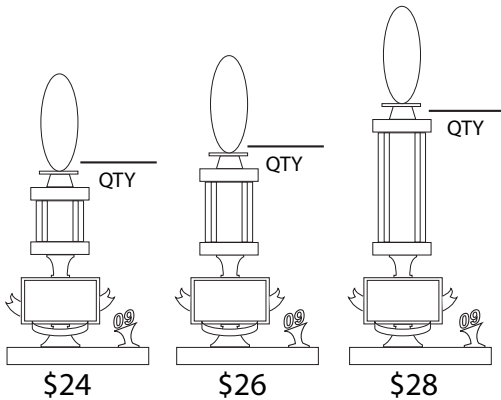

TA1 - 23M0246 (6"/8"/10"/12")

TA2 - 23M246 (10"/12"/14")

TA3 - 25M468 (10"/12"/14")

TA4 - 24M024 (10"/12"/14")

TA5 - 26M579 (12"/14"/16")

TA6 - 26M2/4/6 (12"/14"/16")

TA7 - 26M246 (13"/15"/17")

TA8-26M42/44/46 (14"/16"/18")

TA9 - 37M42/52/62 (20"/21"/22")

TA10- 2 Poster: 28" \$70 (Plastic Marble Base)
\$80 (Walnut Base)

TA11-3 Poster:\$36 38" \$84 (Plastic Marble Base)
\$94 (Walnut Base)

TA12/13- 4 Poster/4X2 Poster
4 Poster: 38": \$110
4X2 Poster: 48": \$150