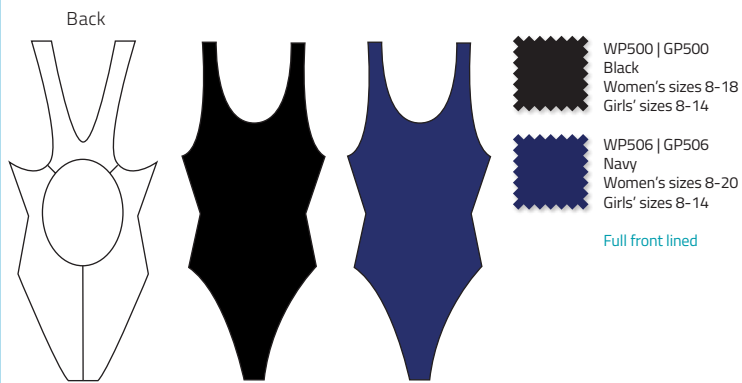

Surge Back I Women's | Girls'