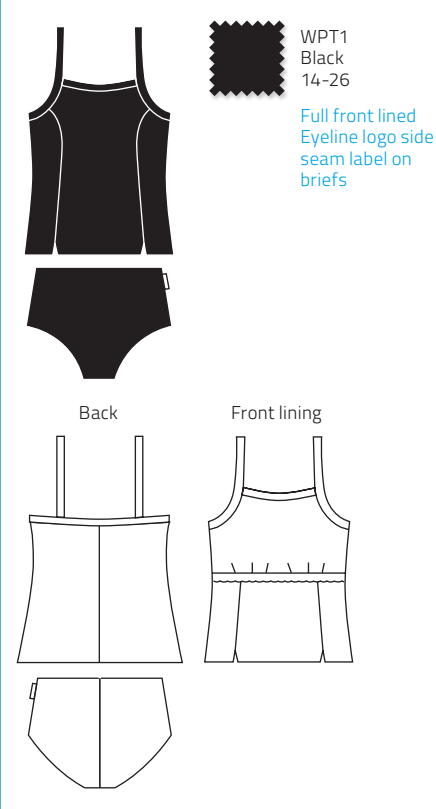

2 Piece Tankini with Shelf Bra Women's