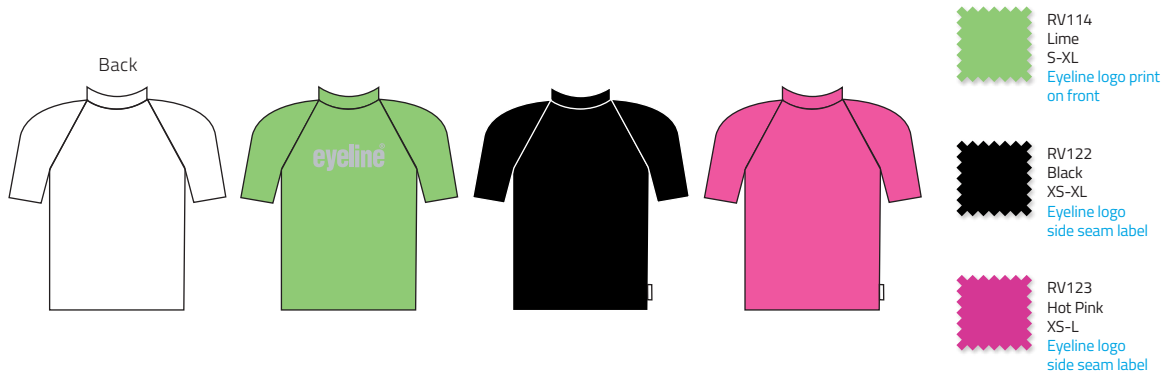

Rash Vest Short Sleeve Adult

Products are correct at time of publishing however there are times were products become no longer available, discontinued or models updated. In this case, Statewide Sports may advise of this at any stage with or without notice