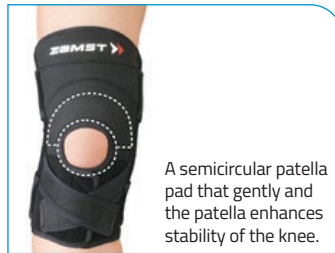

A semicircular patella pad that gently and the patella enhances stability of the knee.