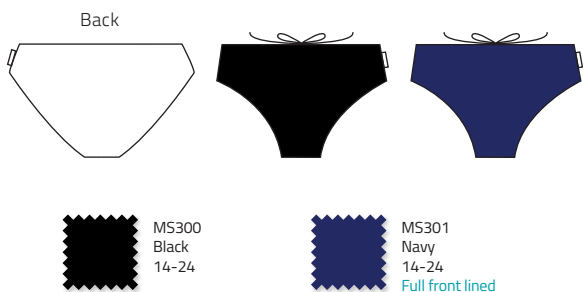

Sport Brief Men's

Sport Brief with Eyeline logo Men's

Coloured Print Designs Available

Call our swim wear team today to see options.

SWIMWEAR

www.statewidesports.com.au

Kids Boys Brief II Boys'

Kids Boys Basic Jammers Boys'