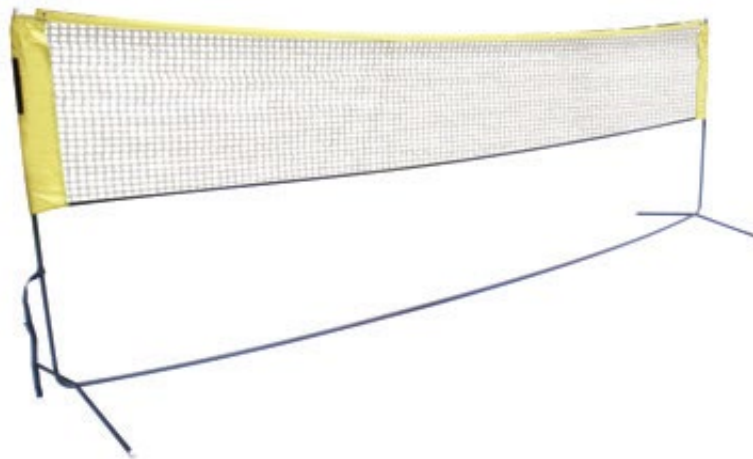

Badminton Mini Net System

Play badminton wherever you are with this mini portable badminton net system. Comes in nylon carry bag with shoulder straps for easy portability and storage. The Mini Net System is held together with 19.1mm diameter steel poles and the net is made from polyester. This net system is a great solution for schools without permanent courts.

- Nylon carry bag with shoulder straps
- Great solution for those without permanent courts

BRAND	WISH	SKU	BDWMNS
COLOUR	White	SIZE	500 x 85cm

Products are correct at time of publishing however there are times were products become no longer available, discontinued or models updated. In this case, Statewide Sports may advise of this at any stage with or without notice