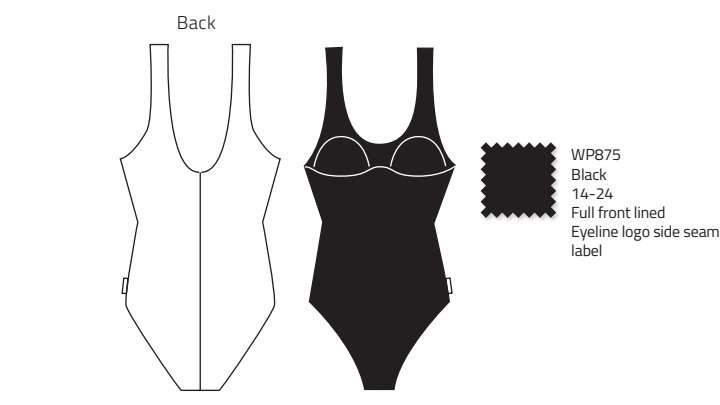

High Back V-Neck Low Leg with Soft Cups Women's