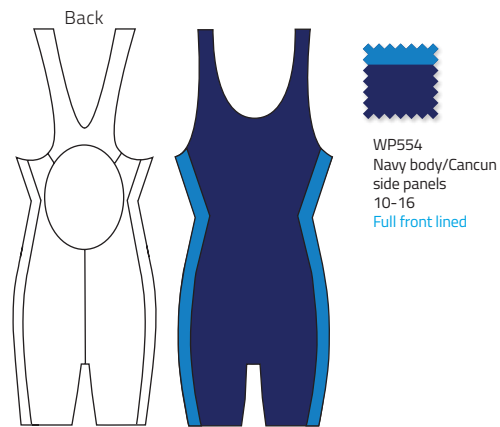

Surge Back Panel Leg Suit Women's