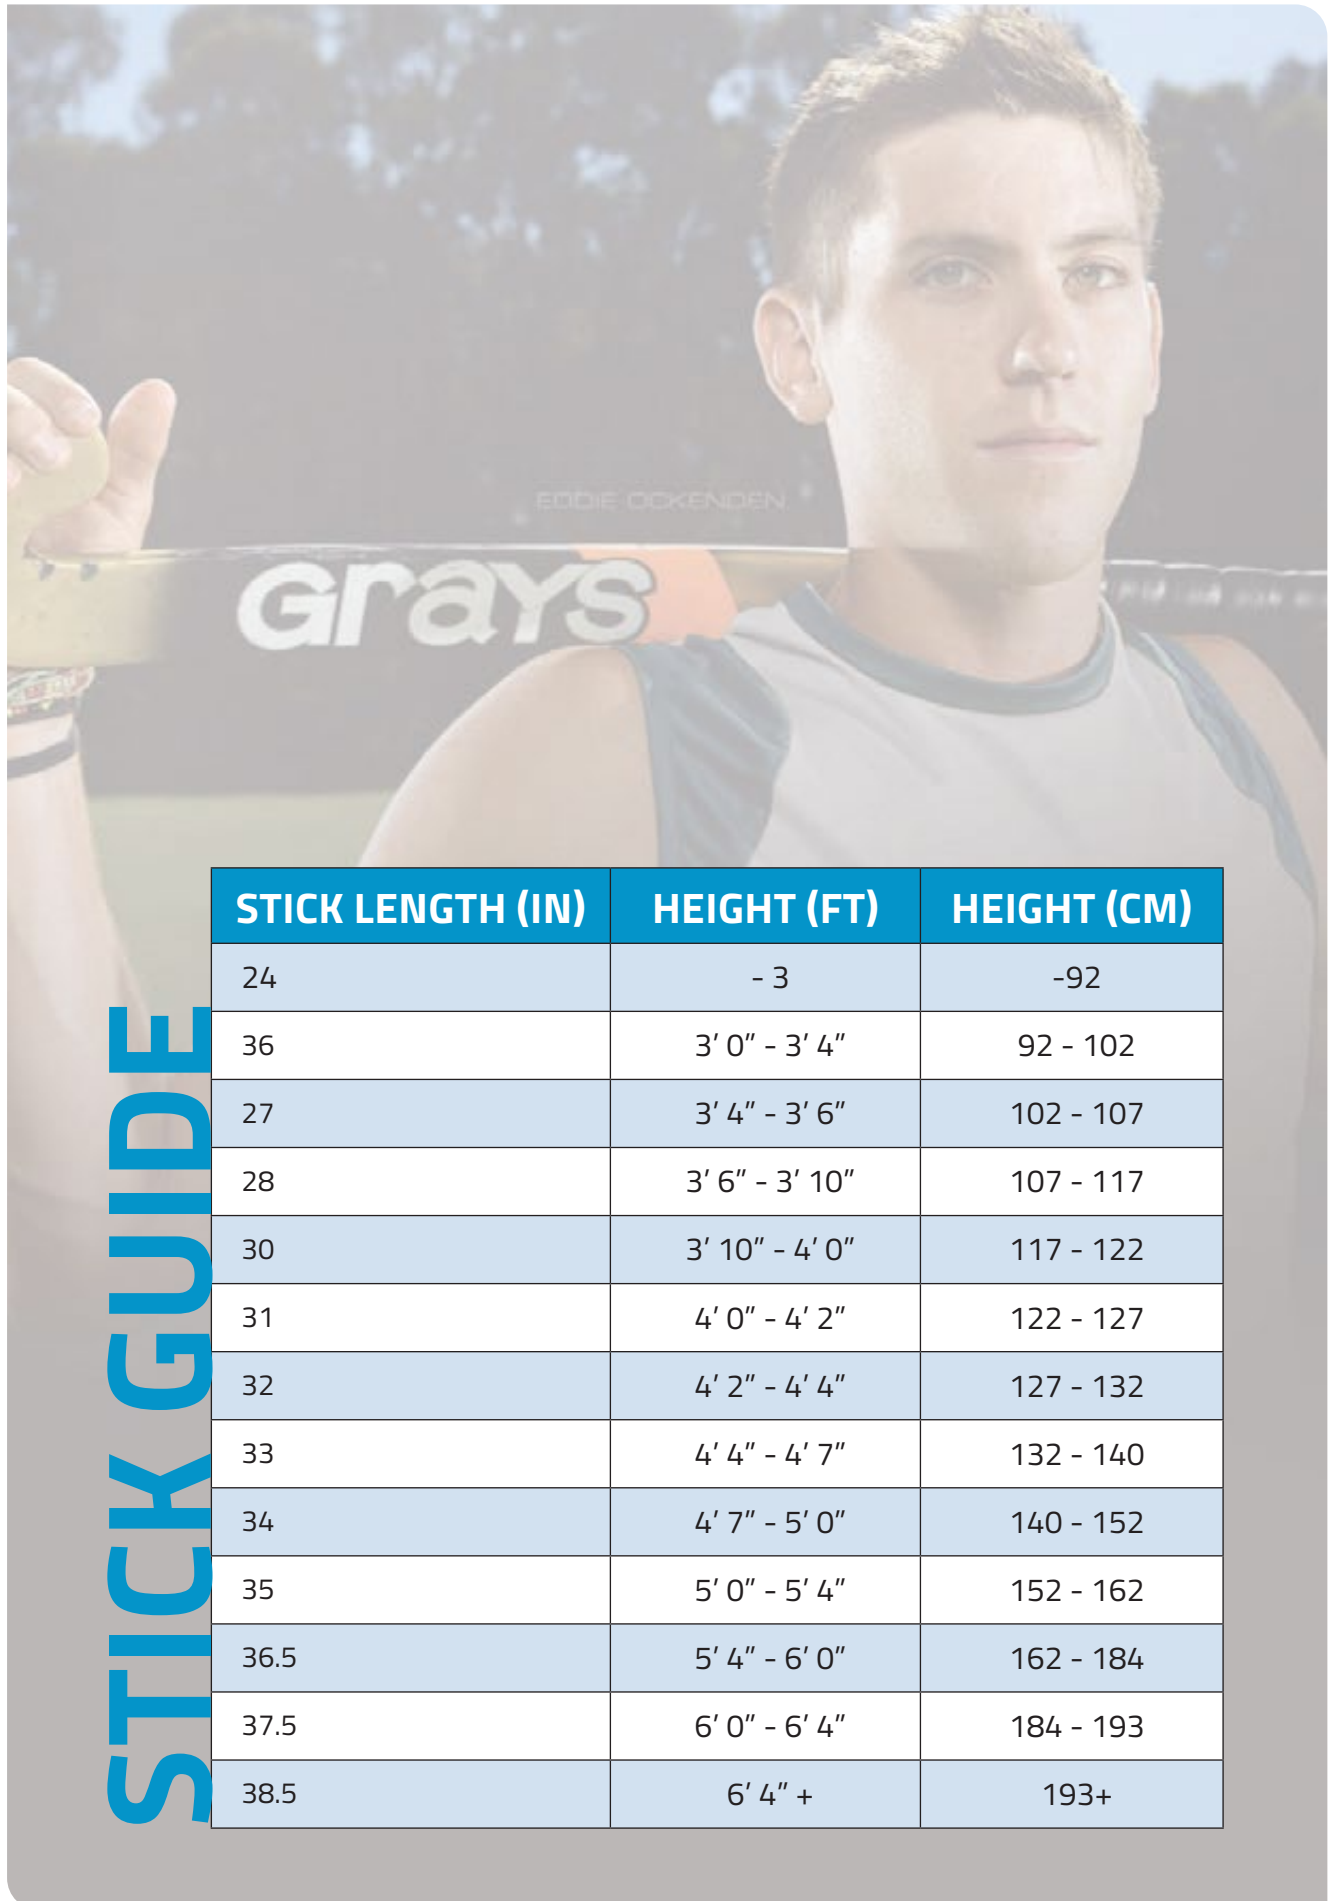

STICK GUIDE

STICK LENGTH (IN)	HEIGHT (FT)	HEIGHT (CM)
24	- 3	-92
36	3' 0" - 3' 4"	92 - 102
27	3' 4" - 3' 6"	102 - 107
28	3' 6" - 3' 10"	107 - 117
30	3' 10" - 4' 0"	117 - 122
31	4' 0" - 4' 2"	122 - 127
32	4' 2" - 4' 4"	127 - 132
33	4' 4" - 4' 7"	132 - 140
34	4' 7" - 5' 0"	140 - 152
35	5' 0" - 5' 4"	152 - 162
36.5	5' 4" - 6' 0"	162 - 184
37.5	6' 0" - 6' 4"	184 - 193
38.5	6' 4" +	193+

Products are correct at time of publishing however there are times where products become no longer available, discontinued or models updated. In this case, Statewide Sports may advise of this at any stage with or without notice