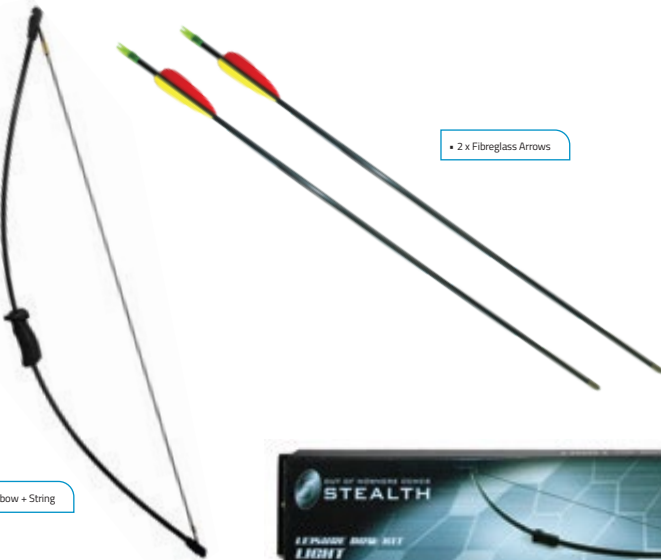

ARCHERY

 alliance

ARCHERY - BOWS

Fiberglass Recurve Bow

- Fiberglass recurve bow draw.
- 50" Draw weight 20lbs, 56" Draw weight 15lbs, 60" Draw weight 10lbs

BRAND	ALLIANCE	COLOUR	Red
SIZE	50"	56"	60"
SKU	51722	51722	51722

Stealth Leisure Bow Kit

- Recurve Bow for kids recommended for Juniors from 6-12 years old (Strong)
- Recurve Bow for kids recommended for Juniors up to 10 years old. (Medium)

BRAND	ALLIANCE	COLOUR	Yellow
SIZE	Medium (112 cm)	Strong (130cm)	
SKU	ARSBKM	ARSBKS	

Stealth Leisure Bow Kit Light

- Kit includes:
- 1 x 3 piece bow + string
 - 2 x Fiberglass Arrows
 - 1 x Arm Guard
 - 1 x Finger Tab

BRAND	ALLIANCE	SKU	ARSBKL
COLOUR	N/A	SIZE	93cm

Products are correct at time of publishing however there are times were products become no longer available, discontinued or models updated. In this case, Statewide Sports may advise of this at any stage with or without notice