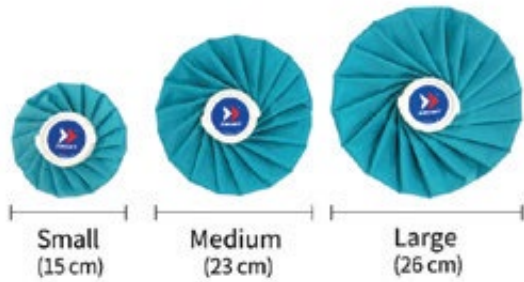

ICING BAGS

www.statewidesports.com.au