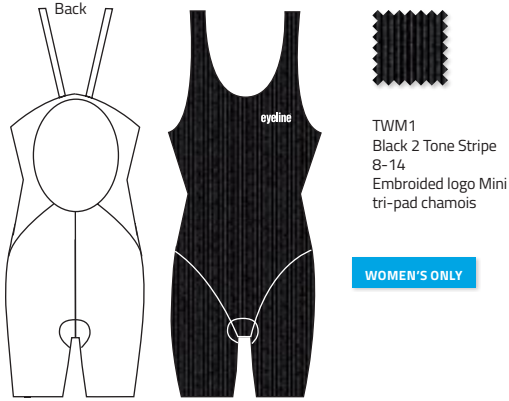

WOMEN'S ONLY