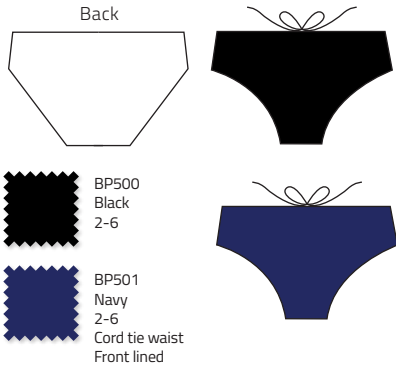

Sport Brief Men's

Sport Brief with Eyeline logo Men's

Coloured Print Designs Available

Call our swim wear team today to see options.

SWIMWEAR

www.statewidesports.com.au

Kids Boys Brief II Boys'

Kids Boys Basic Jammers Boys'