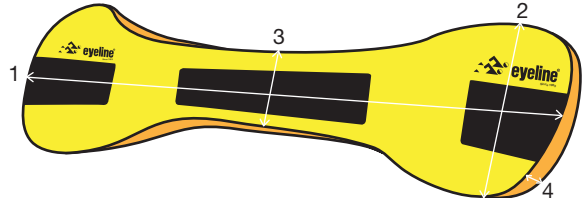

AQUATIC BELT SIZE CHART (cm)

Size	1	2	3	4
X-Small	58	23	7.5	3.7
Small	61	25	9.0	3.7
Medium	64	27	10.3	3.8
Large	79	28	12	3.8

Aquatic Ankle & Wrist Cuffs

EY120
Ankle cuffs
Soft EVA foam
with clip buckles

EYAAC
Ankle cuffs
Nylon covered closed
cell foam with velcro straps