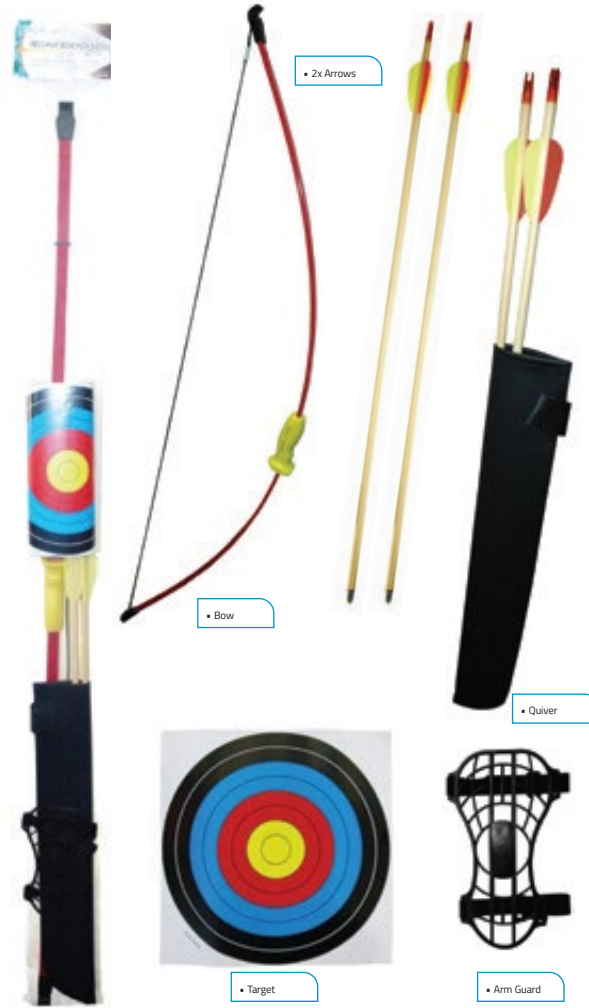

ARCHERY

 alliance

ARCHERY - BOWS

Fiberglass Recurve Bow

- Fiberglass recurve bow draw.
- 50" Draw weight 20lbs, 56" Draw weight 15lbs, 60" Draw weight 10lbs

BRAND	ALLIANCE	COLOUR	Red
SIZE	50"	56"	60"
SKU	51722	51722	51722

Stealth Leisure Bow Kit

- Recurve Bow for kids recommended for Juniors from 6-12 years old (Strong)
- Recurve Bow for kids recommended for Juniors up to 10 years old. (Medium)

BRAND	ALLIANCE	COLOUR	Yellow
SIZE	Medium (112 cm)	Strong (130cm)	
SKU	ARSBKM	ARSBKS	

Stealth Leisure Bow Kit Light

- Kit includes:
- 1 x 3 piece bow + string
 - 2 x Fiberglass Arrows
 - 1 x Arm Guard
 - 1 x Finger Tab

BRAND	ALLIANCE	SKU	ARSBKL
COLOUR	N/A	SIZE	93cm

Products are correct at time of publishing however there are times were products become no longer available, discontinued or models updated. In this case, Statewide Sports may advise of this at any stage with or without notice