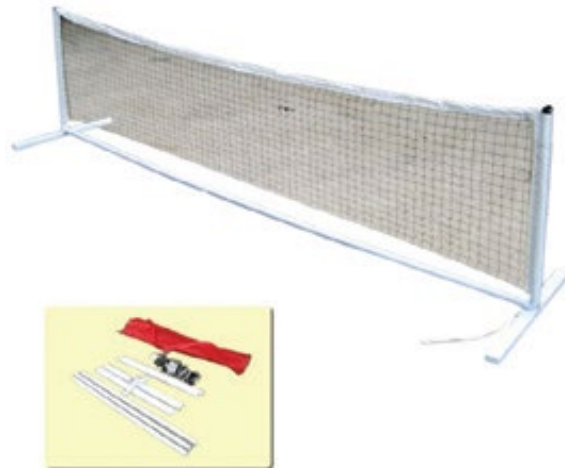

Wish Mini Tennis Net System

- Steel poles – diameter 19.1mm (3/4")
- Polyester net
- Comes in nylon carry bag with shoulder straps for easy portability and storage

BRAND	WISH	SKU	TNWNMS
COLOUR	Yellow, Black	SIZE	5M long x 85cm high
SKU	NET SYSTEM	SPARE NET	
	TNWNMS	TNRMSSN	

Tennis Portable Net System

- A versatile and easy to setup tennis net and posts set that is ideal for schools, clubs or home uses
- Made from powder coated steel tube, the set comes with one 3 meters net, 2 posts, base system, and a free carry bag for easy storage and transport
- The system can be erected in 5 minutes

BRAND	WISH	SKU	TNPNS
COLOUR	Black, White	SIZE	3m x 81cm high