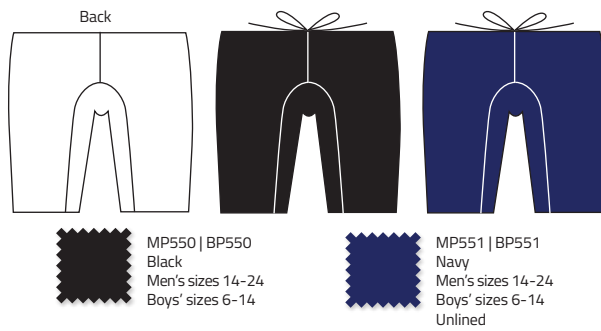

Jammers Men's | Boys'