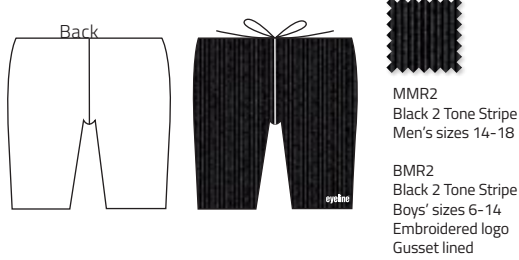

Race Knicks Men's | Boys'