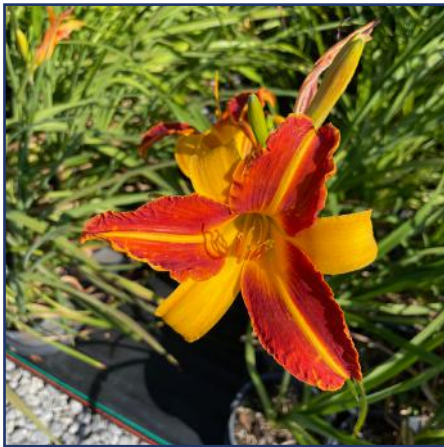

Hemerocallis
'Black Eyed Stella'
(Black Eyed Stella Daylily)

Hemerocallis
'Chicago Apache'
(Chicago Apache Daylily)

Hemerocallis
'Frans Hals'
(Frans Hals Daylily)

Hemerocallis
'Gentle Shepherd'
(Gentle Shepherd Daylily)