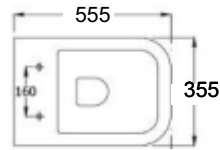

Square BTW Pan
SQBTWPAN/IQ

£215

Square Soft Close Seat
SQBTWSEAT/IQ

£95

£310

Anna Back to Wall Pan
Comfort Height
w 360 d 540 h 450
Raised height pan

Luxury UF Soft Close Seat
Quick release hinges