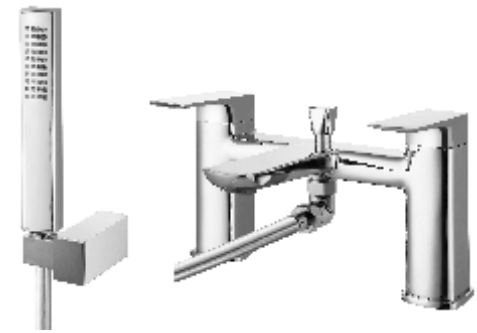

BRIX CHROME BRASSWARE

BI003 BASIN MONO MIXER **£170**
INC CLICKER WASTE
Suitable for all plumbing systems
0.2 bar to 6.0 bar pressure

BI008 TALL BASIN MIXER **£230**
No waste
Suitable for plumbing systems
1.0 bar to 6.0 bar pressure