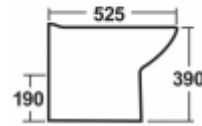

# BACK TO WALL PAN OPTIONS

D Shape Back to Wall Pan  
w 360 d 525 h 390

Luxury UF Soft Close Seat  
Quick release hinges

D Shape BTW Pan  
DBTW05/IQ

£170

Soft Close Seat  
DSCS007/IQ

£75

£245