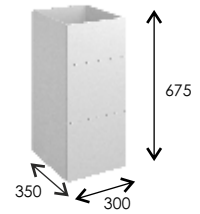

3 DRAWER BASE UNIT

Three Drawers
Soft Close
Metal Drawer Boxes

IQ2/TR30	300 T/R holder unit	£300

IQ2/DU30	300 Base unit	£300

IQ2/DRW30	300 Drawer base unit	£425