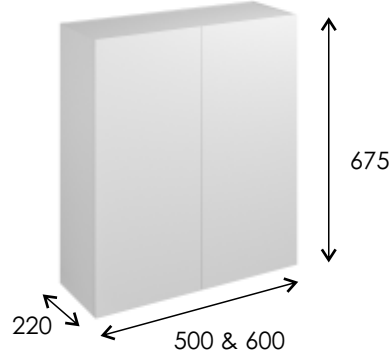

2 DOOR WALL UNITS

Two Door
Soft Close
Two Internal Glass Shelves

IQ2/WU50	500 2 Door wall unit	£275
IQ2/WU60	600 2 Door wall unit	£285

1 DOOR MIRRORED CABINET

Select Left or Right Hand Opening
Blum Cristallo Soft Close Hinge
Double Sided 9mm Mirrored Glass
Two Internal Glass Shelves