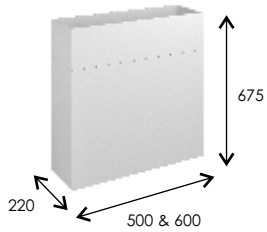

ANNA SLIMLINE FURNITURE 220MM DEEP

TOILET UNITS

Removable Front Panels

IQ10/TU50	500 Toilet unit	£210
IQ10/TU60	600 Toilet unit	£220