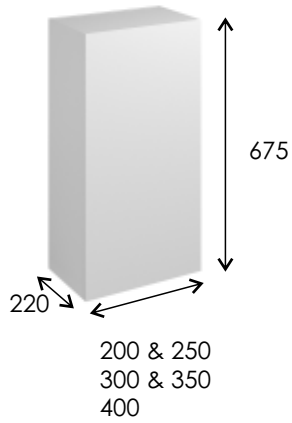

ANNA WALL UNITS 220MM DEEP

1 DOOR WALL UNITS

Single Door (reversible)
Soft Close
Two Internal Glass Shelves

IQ2/WU20	200 Wall unit	£185
IQ2/WU25	250 Wall unit	£190
IQ2/WU30	300 Wall unit	£200
IQ2/WU35	350 Wall unit	£220
IQ2/WU40	400 Wall unit	£225