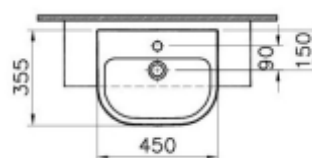

Slimline Semi Recessed Basin
5521/IQ **£185**