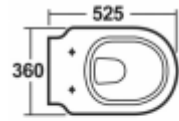

BACK TO WALL PAN OPTIONS

D Shape Back to Wall Pan
w 360 d 525 h 390

Luxury UF Soft Close Seat
Quick release hinges

D Shape BTW Pan
DBTW05/IQ

£170

Soft Close Seat
DSCS007/IQ

£75

£245

Square Back to Wall Pan
w 355 d 555 h 395

Square Soft Close Seat
Quick release hinges