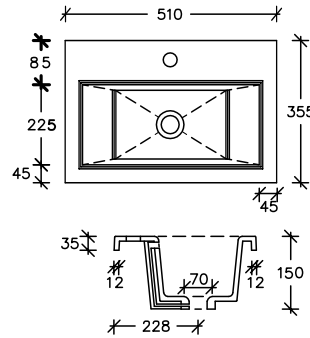

BASIN OPTIONS

Oasis 500mm Inline Basin
For 350mm furniture
w 510 d 355 h 150
(120mm height to overflow)
Stone resin basin
One tap hole

Oasis 500 Basin
OA50-W **£199**

Oasis 800mm Inline Basin
For 350mm furniture
w 803 d 355 h 150
(120mm height to overflow)
Stone resin basin
One tap hole