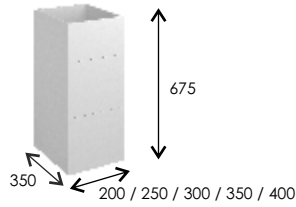

1 DOOR BASE UNITS

Full Height Door (Reversible)
Soft Close
Internal Glass Shelf

IQ2/BU20	200 Base unit	£195
IQ2/BU25	250 Base unit	£200
IQ2/BU30	300 Base unit	£210
IQ2/BU35	350 Base unit	£225
IQ2/BU40	400 Base unit	£230