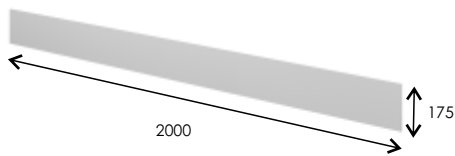

BOTTOM PLINTH

Clip On Plinth
Units Can Also Be Wall Hung

IQ2/PL2000	2000 Bottom Plinth	£69