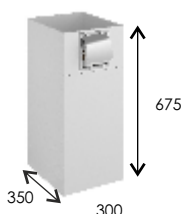

TOILET ROLL HOLDER UNIT

One Bottom Door (Reversible)
Soft Close
Internal Glass Shelf
Toilet Roll Holder