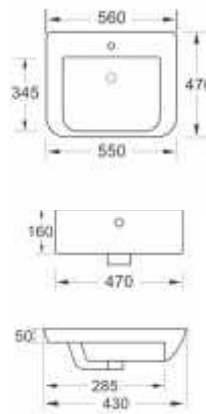

Teknik Semi Recessed Basin
TKSR550 **£175**

Slimline Semi Recessed Basin
Suitable for 220mm furniture
w 450 d 355 h 150
(80mm height to overflow)
Ceramic Basin
One tap hole