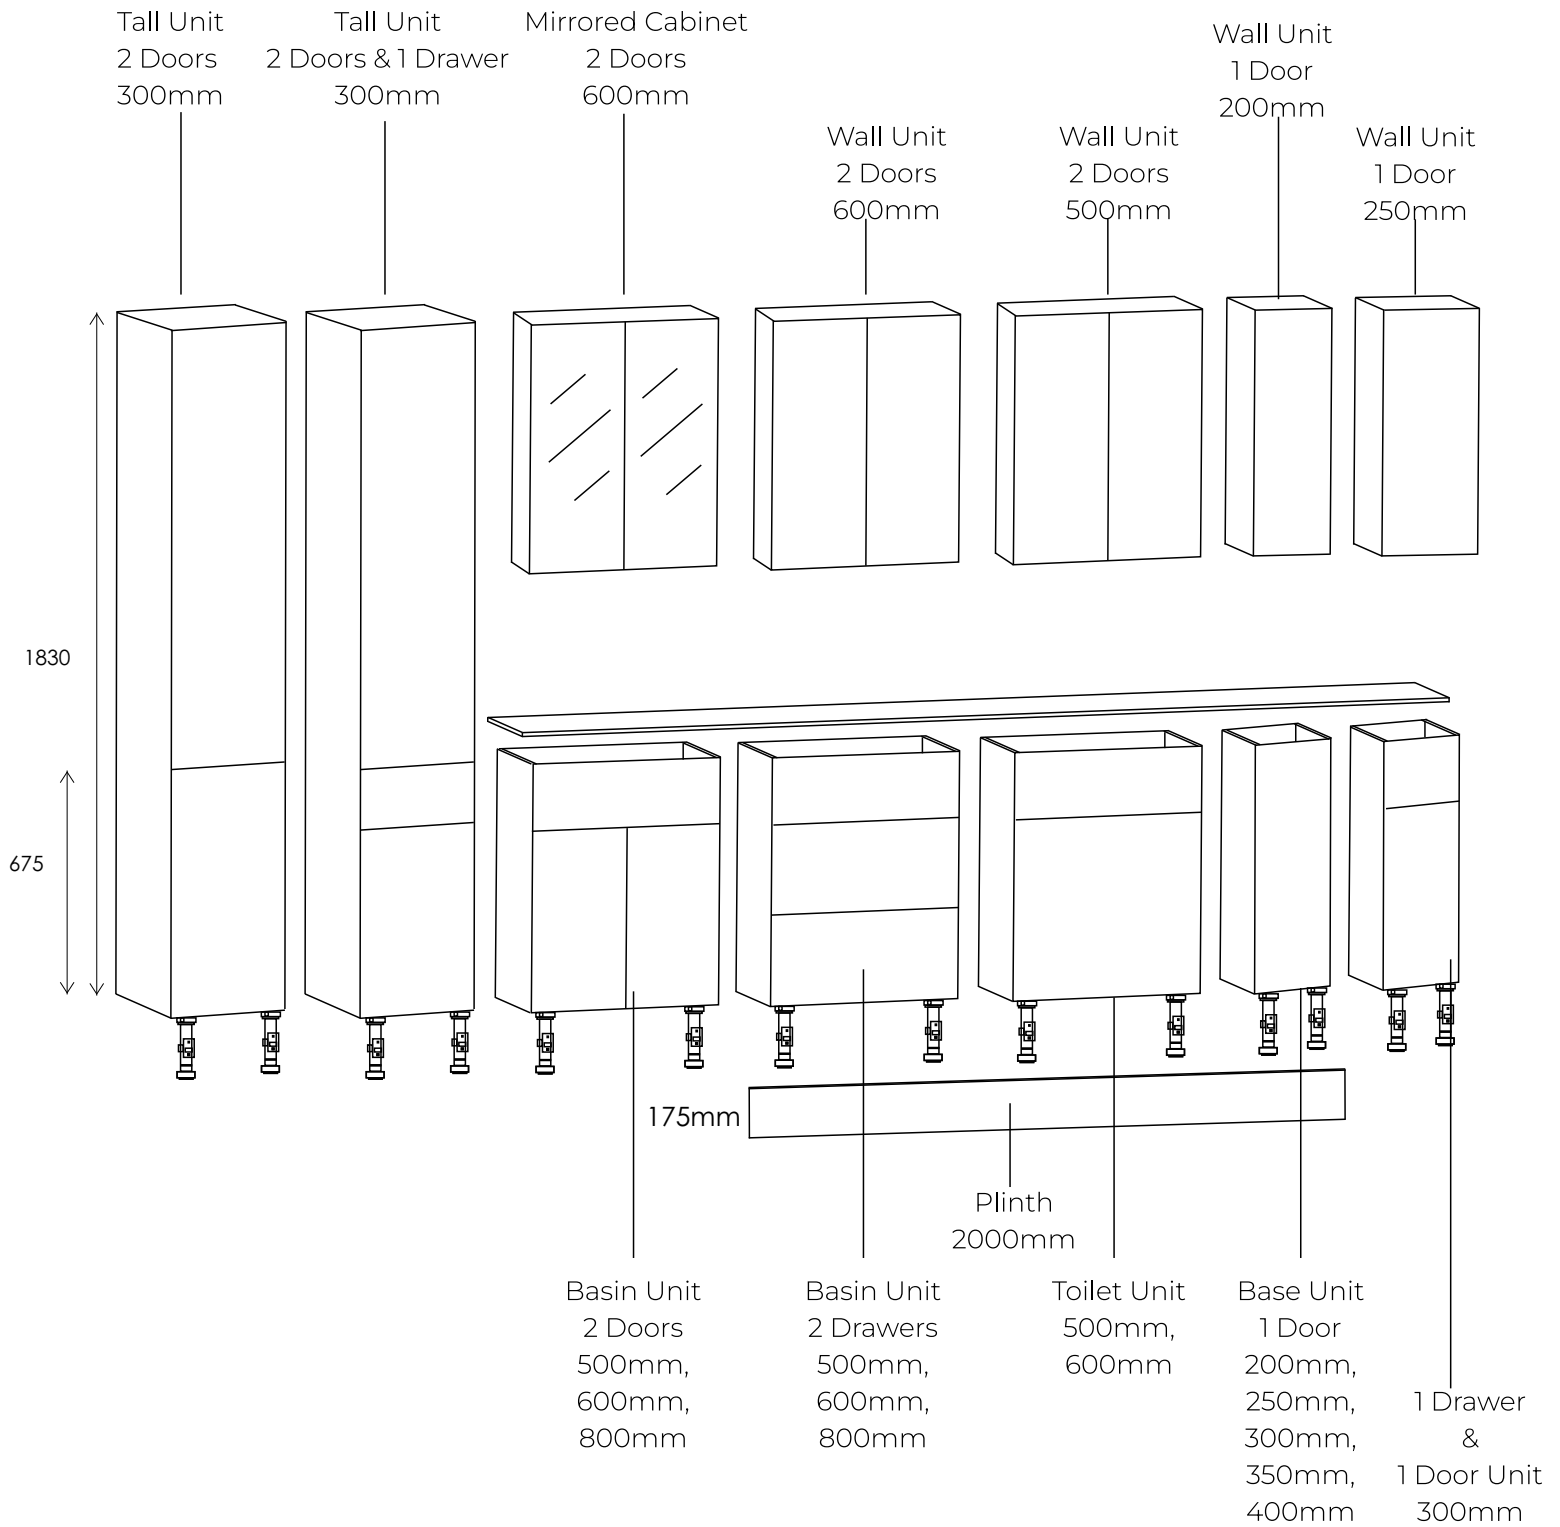

Anna Fitted Furniture Overview

Standard depth 350mm