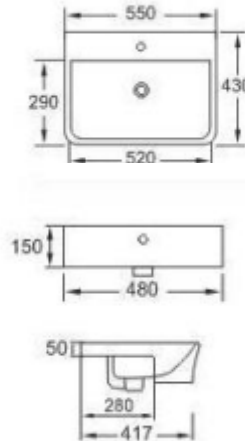

Luka Semi Recessed Basin
LKSR550 **£185**

Como 600mm In Line Basin
For 220mm slimline furniture
w 603 d 225 h 145
Stone resin basin
Undrilled
No overflow