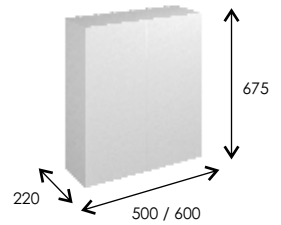

2 DOOR BASE UNITS

Two Full Height Doors
Soft Close
Internal Glass Shelf

IQ10/FDU50	500 Base unit	£255
IQ10/FDU60	600 Base unit	£275