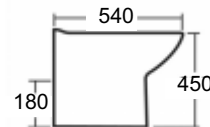

Anna BTW Pan
ANBTWPAN

£255

Anna S/Close Seat
ANBTWSEAT

£110

£365

Luka Back to Wall Pan
Comfort Height
Rimless
w 350 d 480 h 455
Raised height pan

Luxury UF Soft Close Seat
Quick release hinges