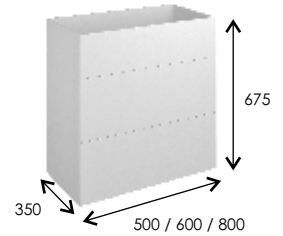

DRAWER BASIN UNITS

Two Drawers
Soft Close
Metal Drawer Box
Cut Out For Basin Waste

IQ2/TU50	500 Toilet unit	£215
IQ2/TU60	600 Toilet unit	£225

IQ2/BU50	500 Basin unit	£275
IQ2/BU60	600 Basin unit	£290
IQ2/BU80	800 Basin unit	£315

IQ2/DBU50	500 Drawer basin unit	£385
IQ2/DBU60	600 Drawer basin unit	£410
IQ2/DBU80	800 Drawer basin unit	£445