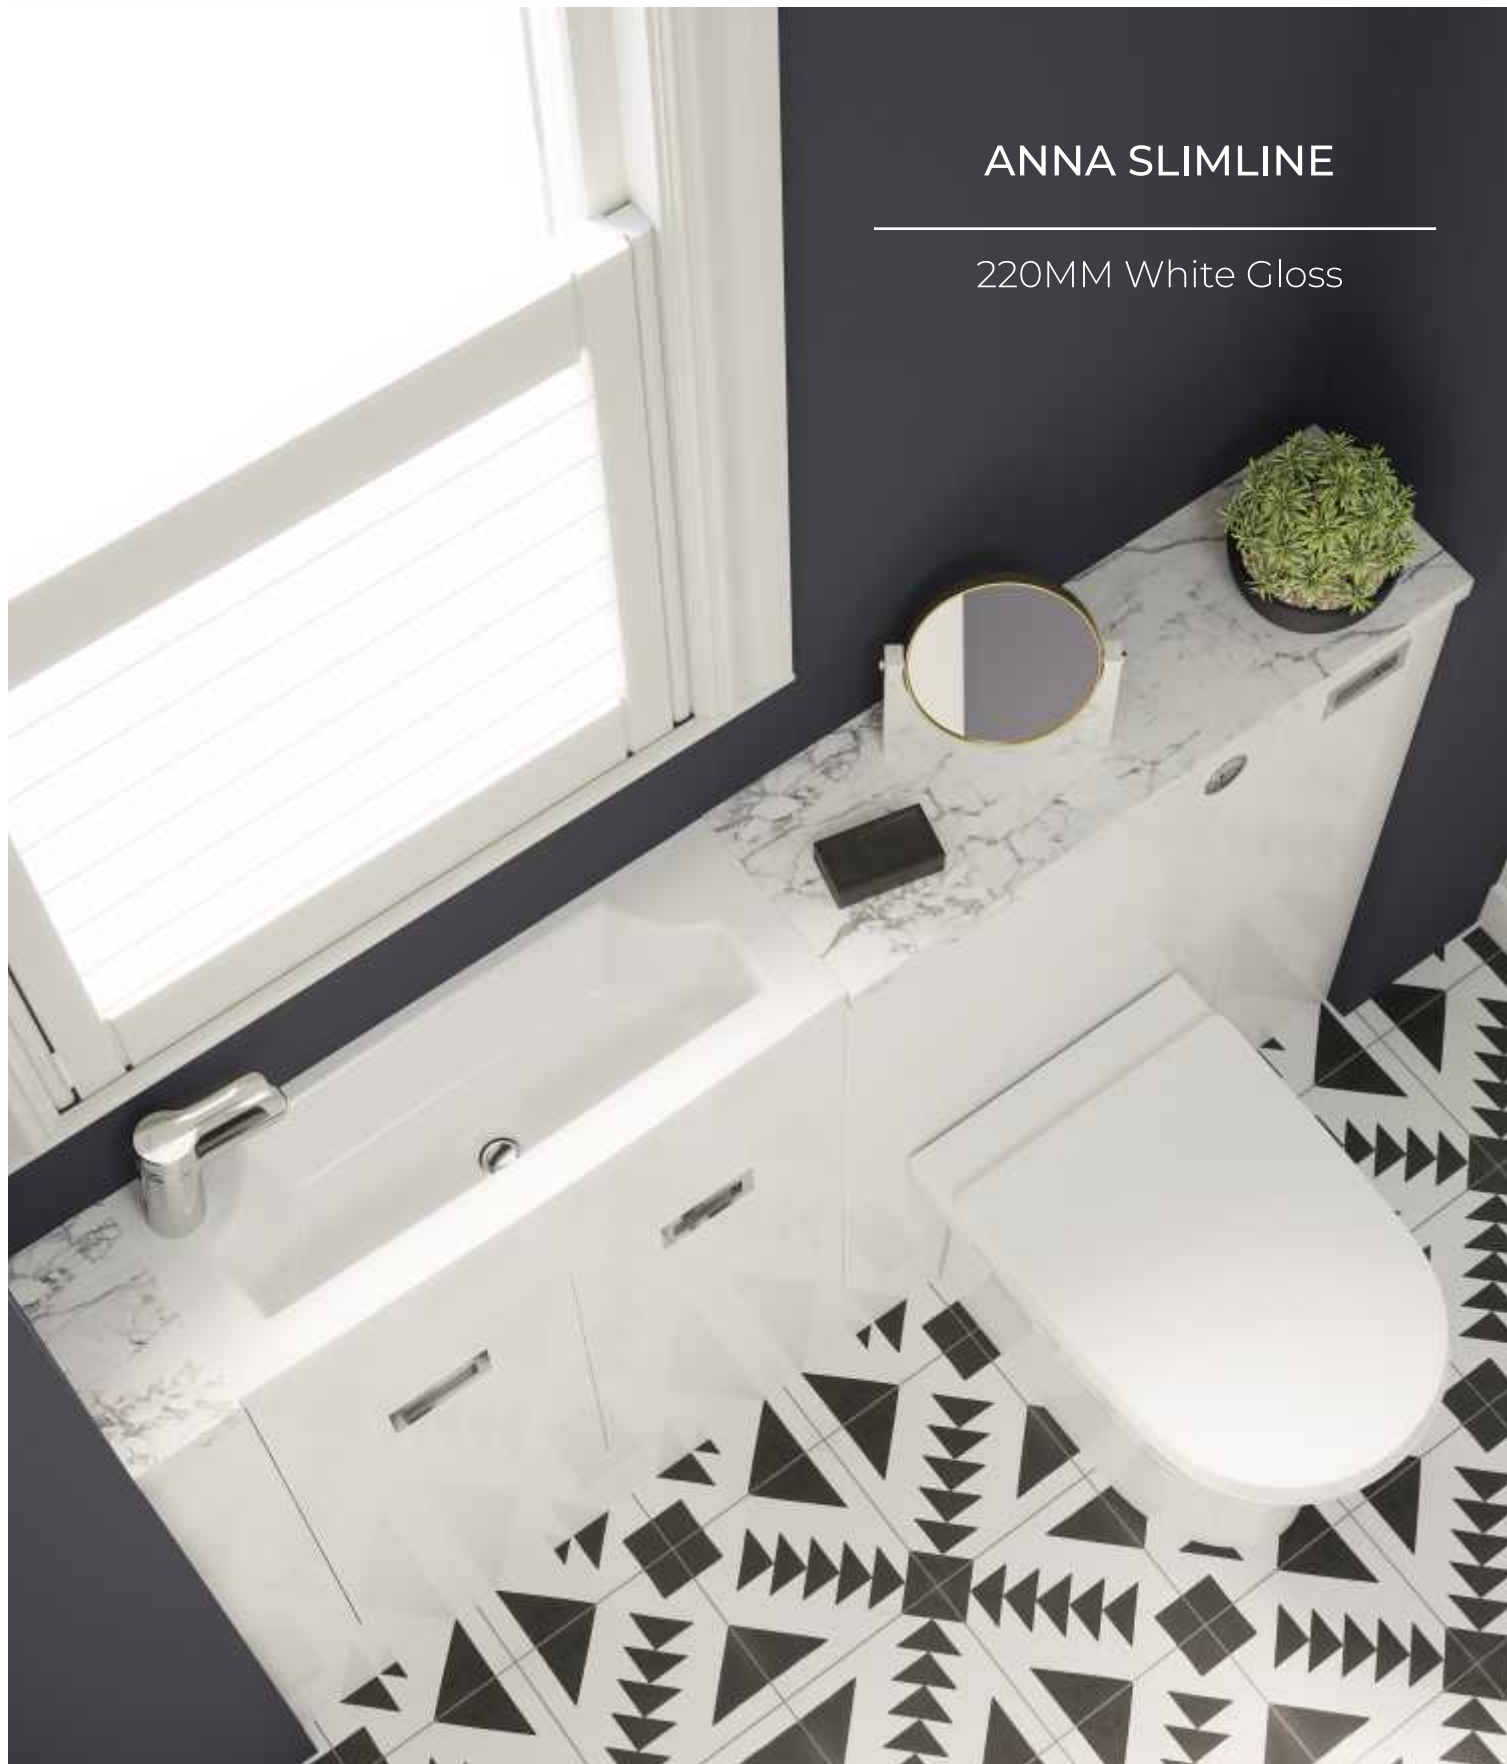

## LOW LEVEL VANITIES

Two Drawers  
Soft Close  
Metal Drawer Boxes  
Colour-match Sides

IQ2/LLDRW60	600 Low level drawers	£485
IQ2/LLDRW80	800 Low level drawers	£540

## ANNA SLIMLINE

220MM White Gloss