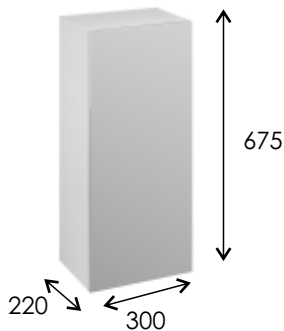

IQ2/WMU30	300 1 Door Mirrored Cabinet	£315

2 DOOR MIRRORED CABINET

Two Door
Blum Cristallo Soft Close Hinges
Double Sided 9mm Mirrored Glass
Two Internal Glass Shelves