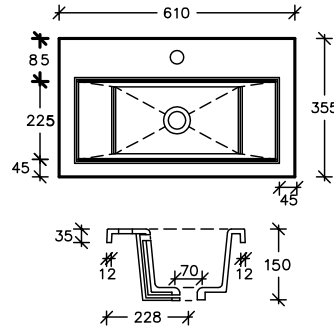

Oasis 600mm In Line Basin
For 350mm furniture
w 610 d 355 h 150
(120mm height to overflow)
Stone resin basin
One tap hole

Oasis 600 Basin In Line
OA60-W **£210**

Plan 500mm In Line Basin/
Plan 600mm In Line Basin
For 350mm furniture
w 503/603 d 355 h 103
(70mm height to overflow)
Stone resin basin
One tap hole