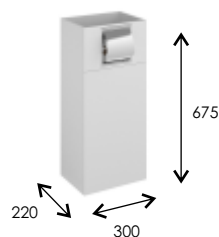

TOILET ROLL HOLDER UNIT

One Bottom Door (Reversible)
Soft Close
Internal Glass Shelf

IQ10/TR30	300 T/R Holder Unit	£220