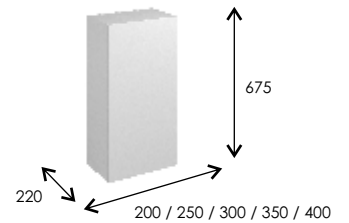

1 DOOR BASE UNITS

Full Height Door (Reversible)
Soft Close
Internal Glass Shelf

IQ10/BU20	200 Base unit	£185
IQ10/BU25	250 Base unit	£190
IQ10/BU30	300 Base unit	£200
IQ10/BU35	350 Base unit	£210
IQ10/BU40	400 Base unit	£220

INFILL PANEL

Cut To Suit On Site
675mm Unit Height

DR198	200 Infill Panel	£45