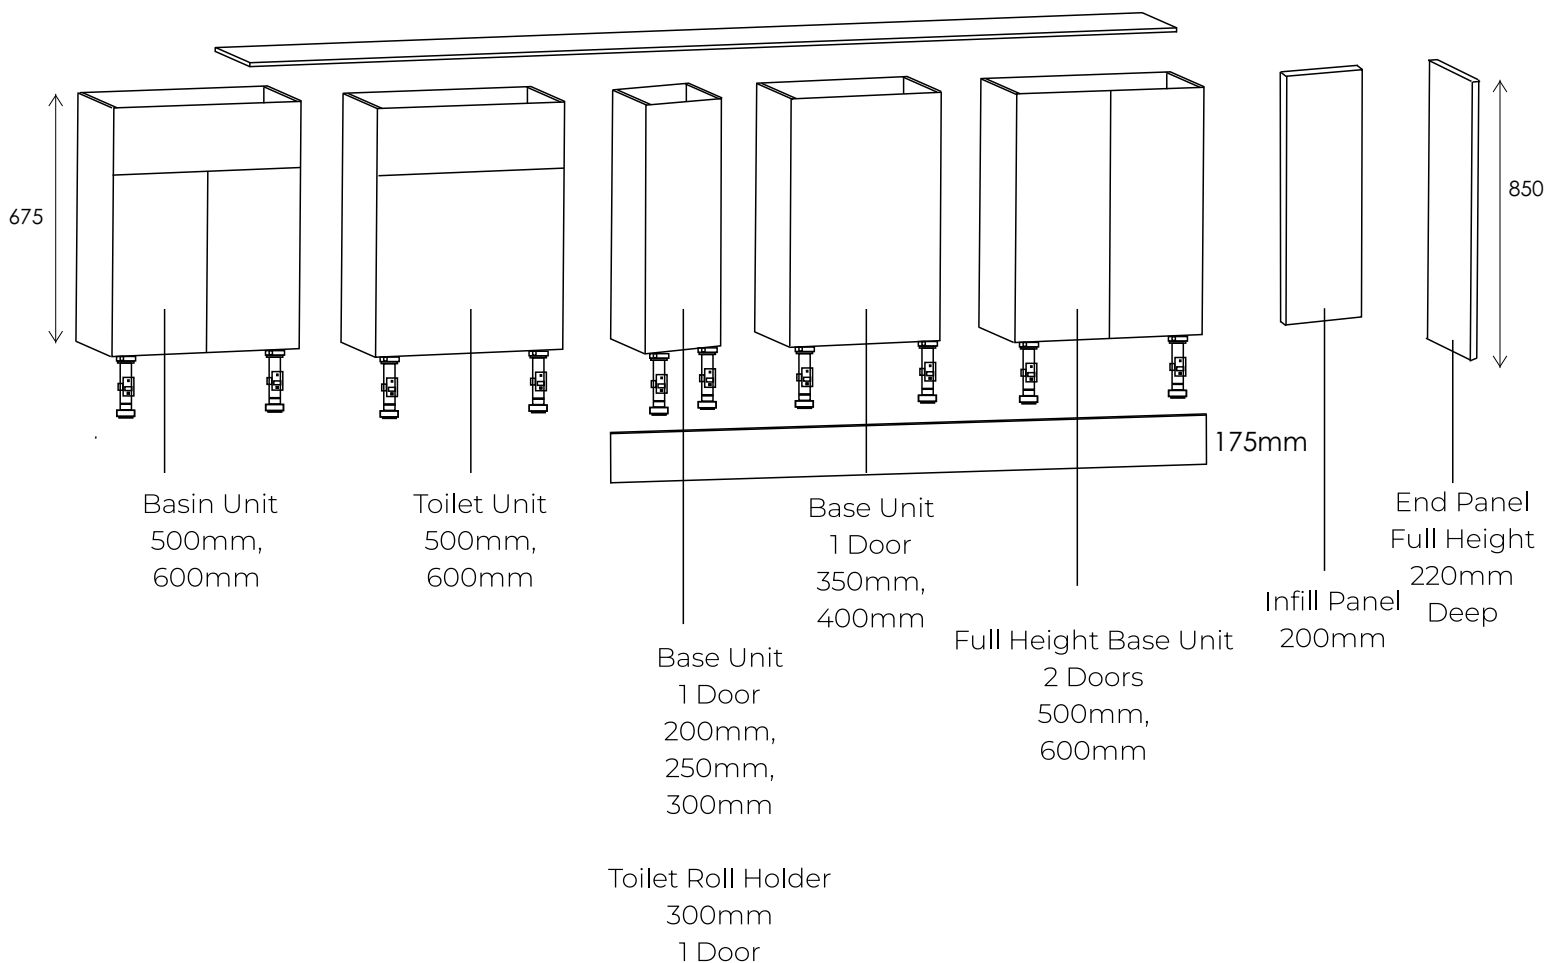

Anna Slimline Fitted Furniture Overview

Slimline depth 220mm

Wall units can be chosen from standard depth range

Carcasses are matt grey as standard apart from White Gloss units which are supplied with matt white carcasses.