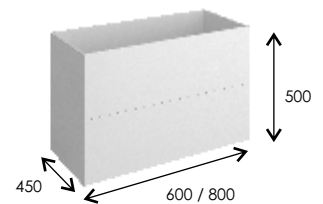

LOW LEVEL VANITIES

Two Drawers
Soft Close
Metal Drawer Boxes
Colour-match Sides

IQ2/LLDRW60	600 Low level drawers	£485
IQ2/LLDRW80	800 Low level drawers	£540