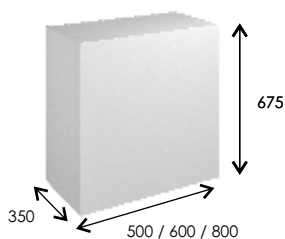

FULL HEIGHT BASE UNITS

Two Full Height Doors
Soft Close
Internal Glass Shelf

IQ2/FDU50	500 Base Unit	£260
IQ2/FDU60	600 Base Unit	£275
IQ2/FDU80	800 Base Unit	£300