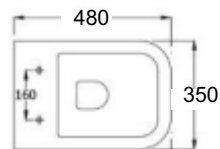

Luka BTW Pan
LKBTWPAN

£325

Luka S/Close Seat
LK5005

£110

£435