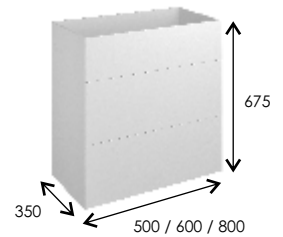

DRAWER BASE UNITS

Three Drawers
Soft Close
Metal Drawer Boxes

IQ8/DRW501	500 Dresser unit	£265
IQ8/DRW601	600 Dresser unit	£285
IQ8/DRW801	800 Dresser unit	£325

IQ2/DU50	500 Base unit	£360
IQ2/DU60	600 Base unit	£375
IQ2/DU80	800 Base unit	£415

IQ2/DRW50	500 Drawer base unit	£450
IQ2/DRW60	600 Drawer base unit	£480
IQ2/DRW80	800 Drawer base unit	£525