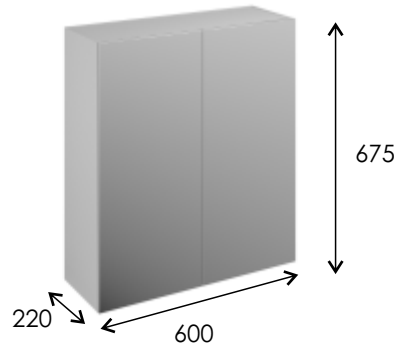

IQ2/WMU60	600 2 Door Mirrored Cabinet	£460