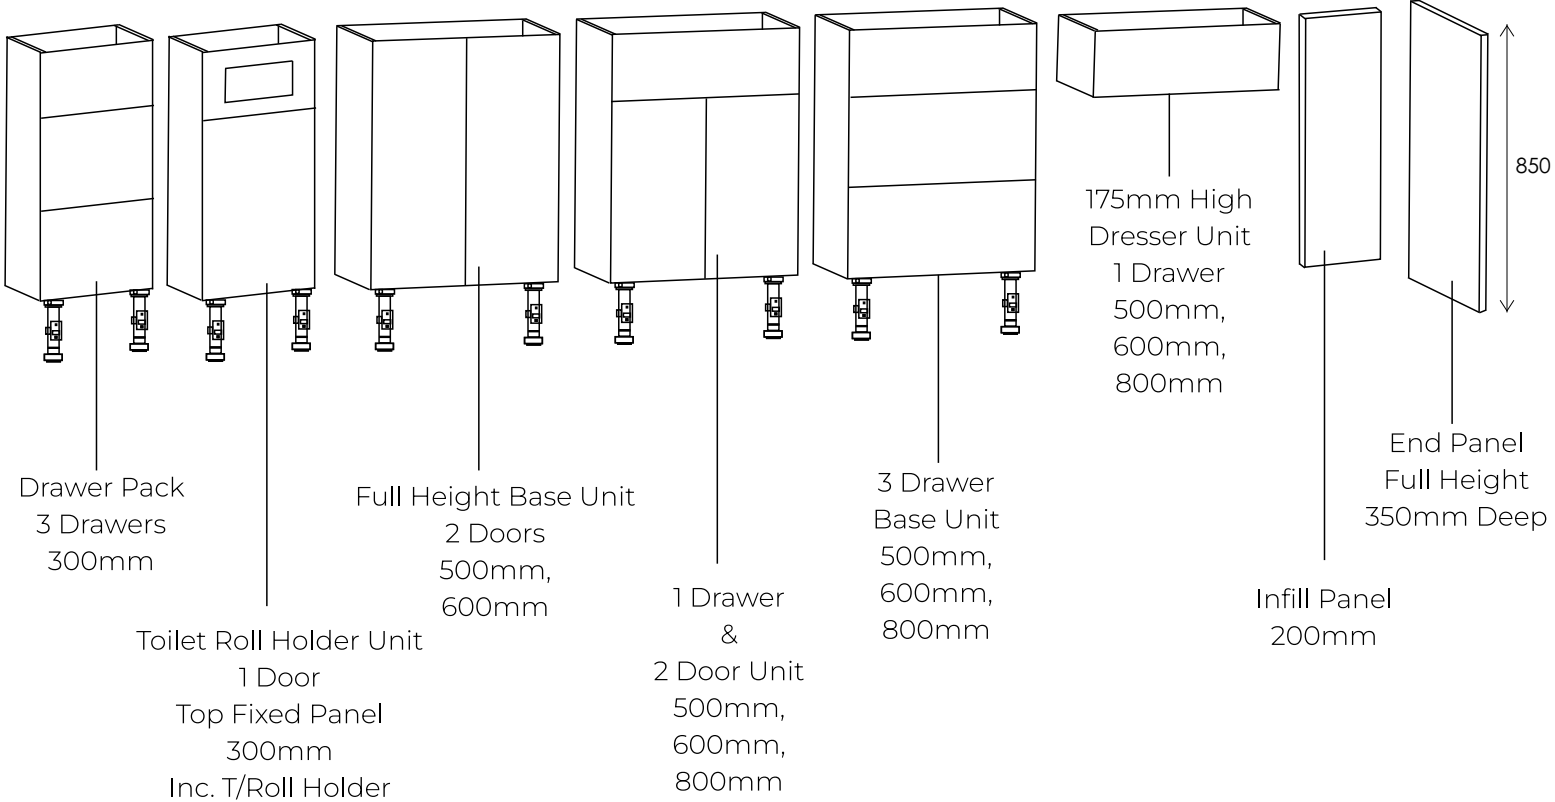

Carcasses are matt grey as standard apart from White Gloss units which are supplied with matt white carcasses.