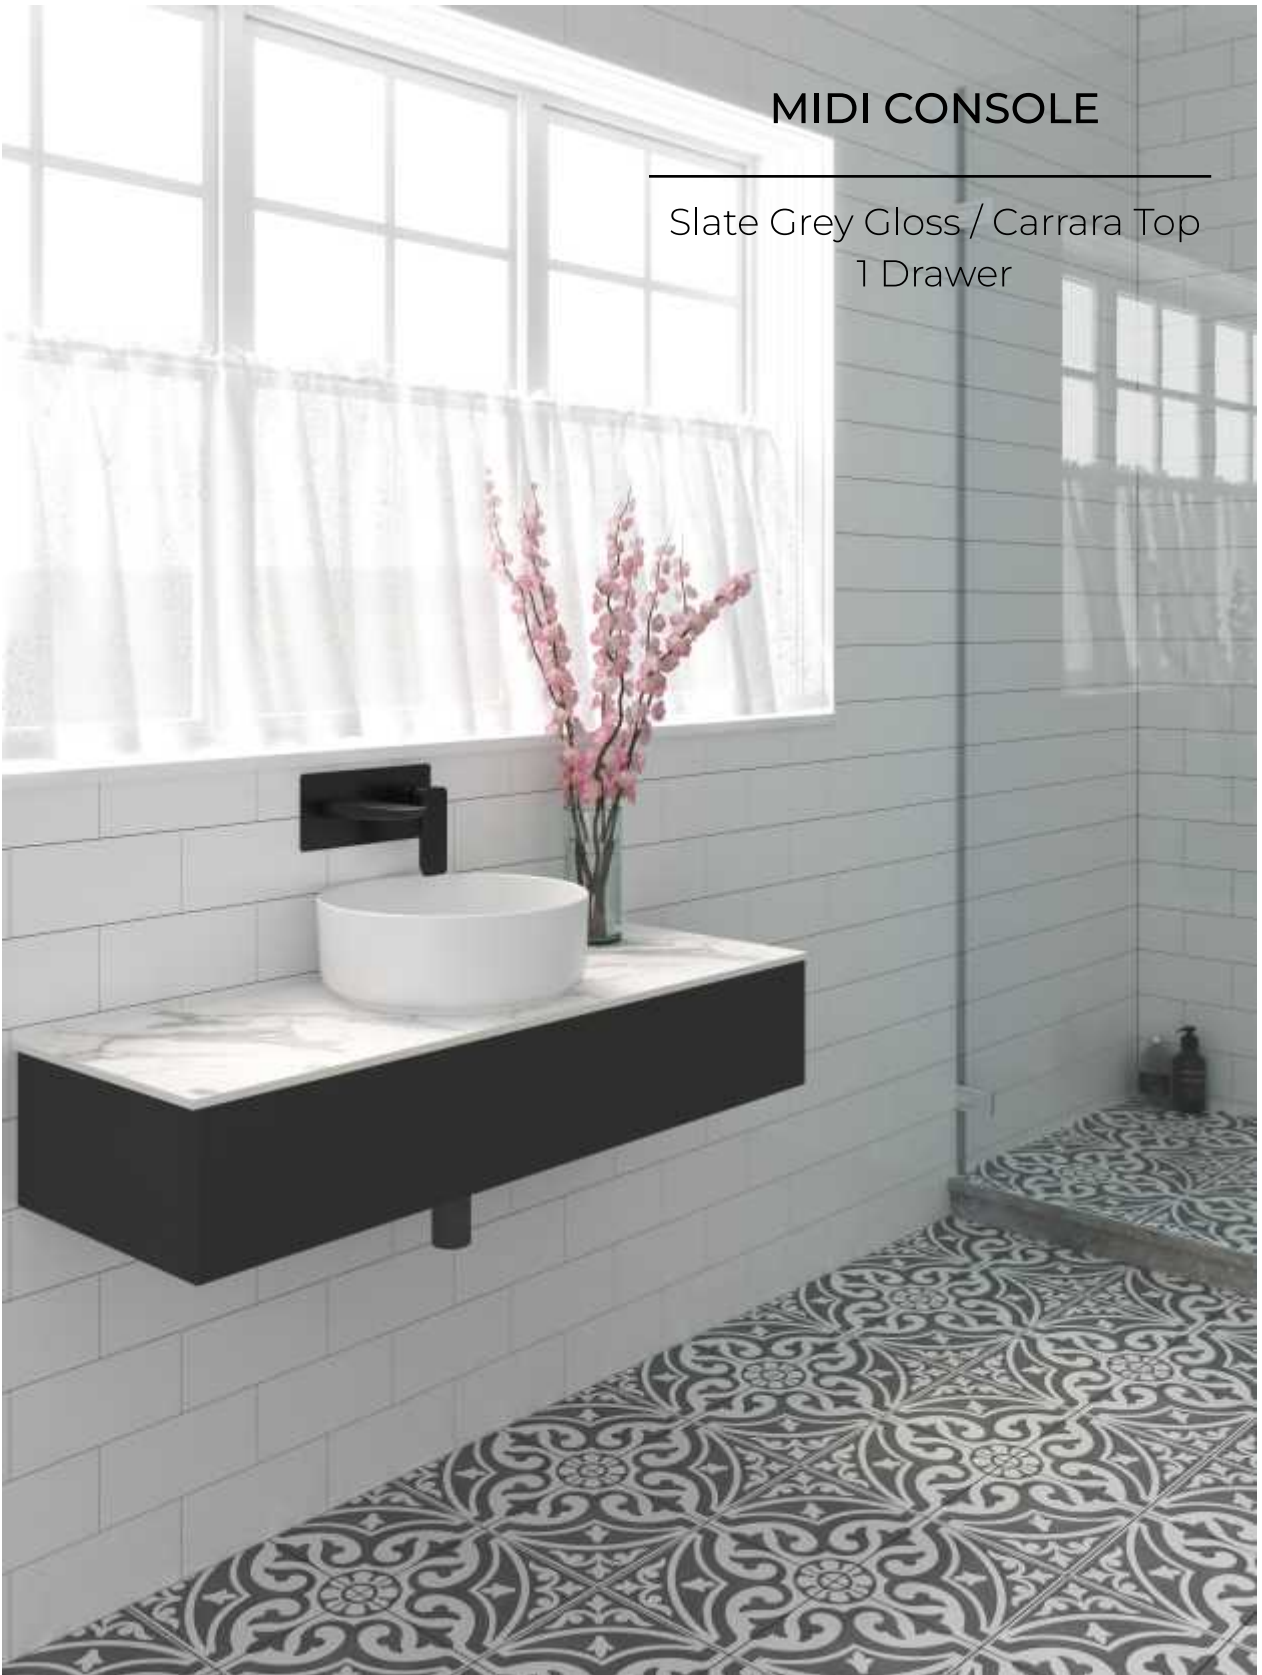

MIDI CONSOLE

Slate Grey Gloss / Carrara Top
1 Drawer