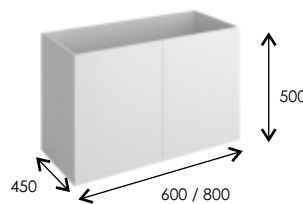

LOW LEVEL VANITIES

Two Doors
Soft Close
Internal Glass Shelf
Colour-match Sides

IQ2/LLBU60	600 Low level door unit	£340
IQ2/LLBU80	800 Low level door unit	£390