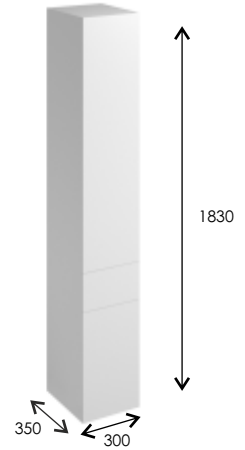

TALL DRAWER UNIT

Two Doors (Reversible) Soft Close
1 Drawer Soft Close
Colour-Match Sides
Three Internal Glass Shelves

IQ2/TDRWU30	300 Tall Unit	£655