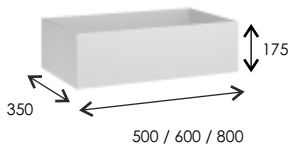

DRESSER UNITS

One Slimline Drawer
Soft Close Metal Drawer Box
Colour-Match Sides