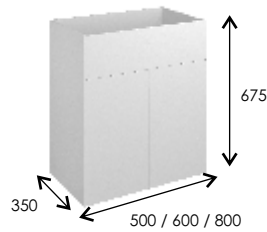

BASIN UNITS

Two Door
Soft Close
Internal Glass Shelf