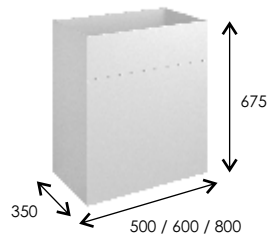

DOOR & DRAWER BASE UNITS

One Drawer & Two Doors
Soft Close Metal Drawer Box
Internal Glass Shelf