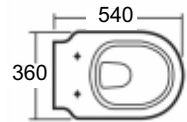

Anna BTW Pan
ANBTWPAN

£255

Anna S/Close Seat
ANBTWSEAT

£110

£365

Luka Back to Wall Pan
Comfort Height
Rimless
w 350 d 480 h 455
Raised height pan

Luxury UF Soft Close Seat
Quick release hinges