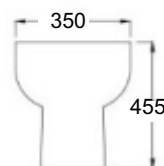

Luka BTW Pan
LKBTWPAN

£325

Luka S/Close Seat
LK5005

£110

£435