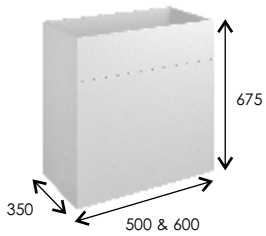

ANNA FITTED FURNITURE 350MM DEEP

TOILET UNITS

Removable Front Panels