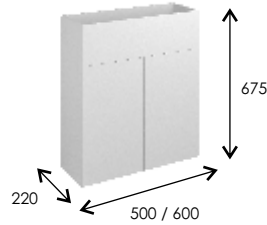

## BASIN UNITS

Two Doors  
Soft Close  
Internal Glass Shelf

IQ10/BU50	500 Basin unit	£260
IQ10/BU60	600 Basin unit	£285