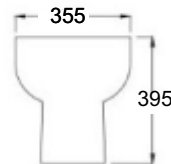

Square BTW Pan
SQBTWPAN/IQ

£215

Square Soft Close Seat
SQBTWSEAT/IQ

£95

£310

Anna Back to Wall Pan
Comfort Height
w 360 d 540 h 450
Raised height pan

Luxury UF Soft Close Seat
Quick release hinges