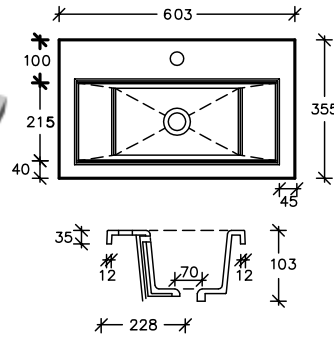

Plan 500 Basin In Line
PLAN50-W **£199**

Plan 600 Basin In Line
PLAN60-W **£210**

Luka Semi Recessed Basin
w 550 d 430 h 150
(75mm height to overflow)
Ceramic basin
One tap hole