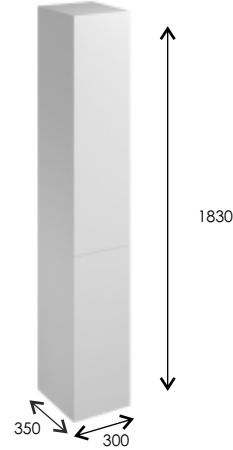

TALL UNIT

Two Doors (Reversible)
Soft Close
Colour-Match Sides
Three Internal Glass Shelves