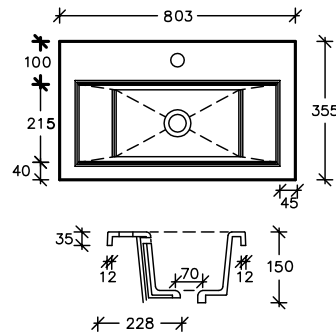

# BASIN OPTIONS

Oasis 500mm Inline Basin  
 For 350mm furniture  
 w 510 d 355 h 150  
 (120mm height to overflow)  
 Stone resin basin  
 One tap hole

Oasis 500 Basin  
 OA50-W **£199**

Oasis 800mm Inline Basin  
 For 350mm furniture  
 w 803 d 355 h 150  
 (120mm height to overflow)  
 Stone resin basin  
 One tap hole