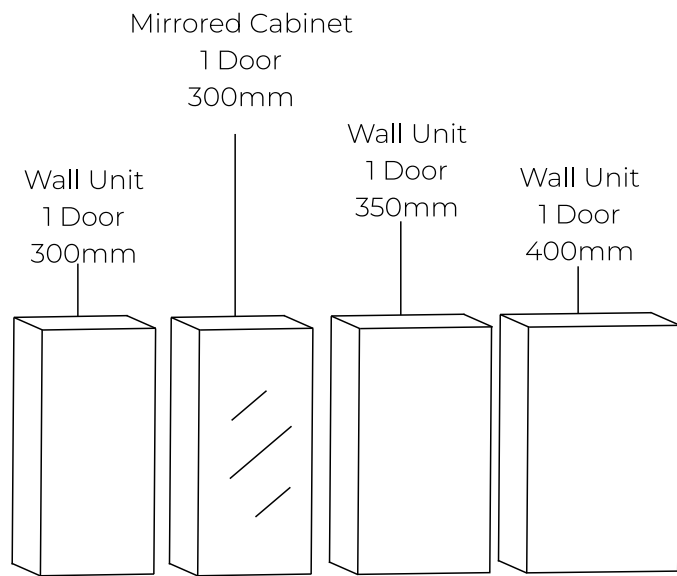

Carcasses are matt grey as standard apart from White Gloss units which are supplied with matt white carcasses.