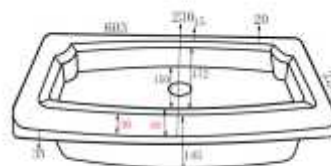

Como 600 In Line Basin
6023-W **£165**