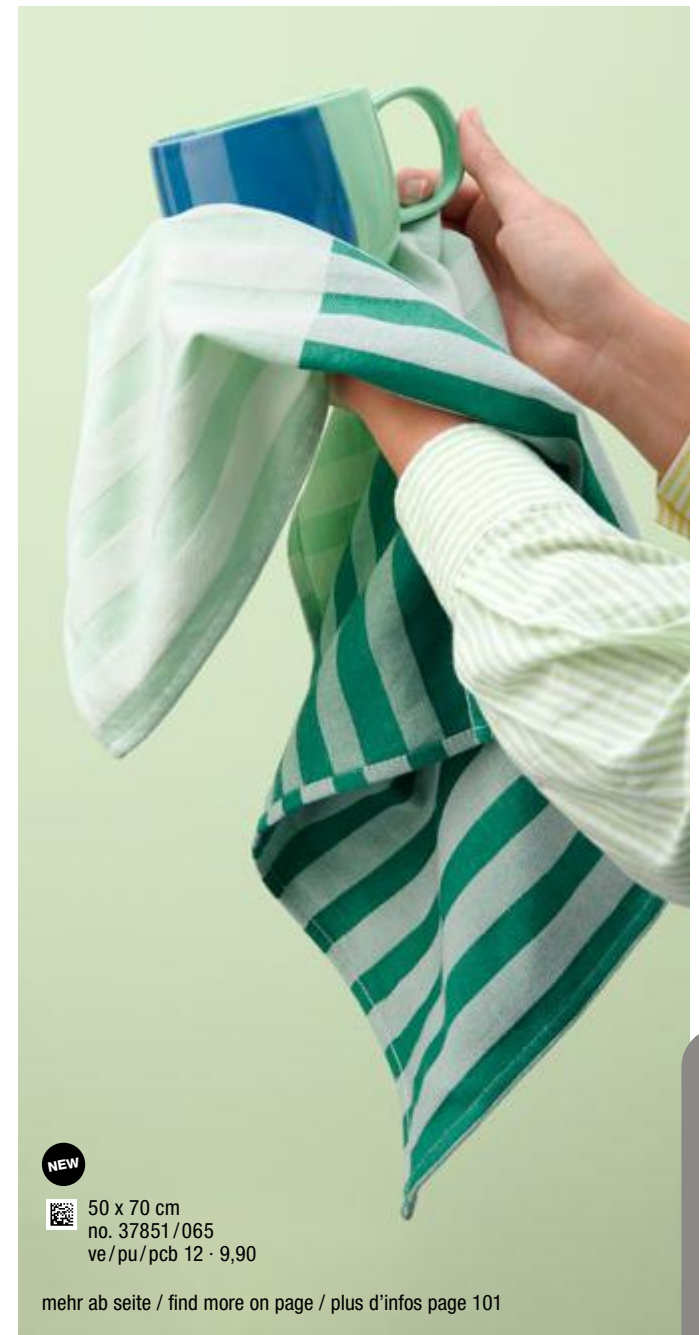

passion fruit smoothie  
no. 16060/286

blueberry  
no. 16092/286

blueberry smoothie  
no. 16062/286

black currant  
no. 16093/286

black currant smoothie  
no. 16063/286

NEW

50 x 70 cm  
no. 37851 / 065  
ve / pu / pcb 12 · 9,90