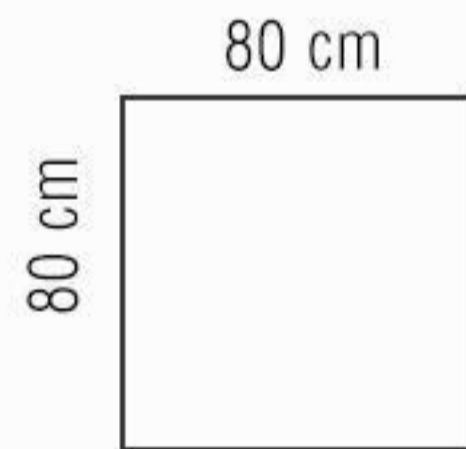

80x80 - 10 Faces

2022

NEW

COLLECTIONS