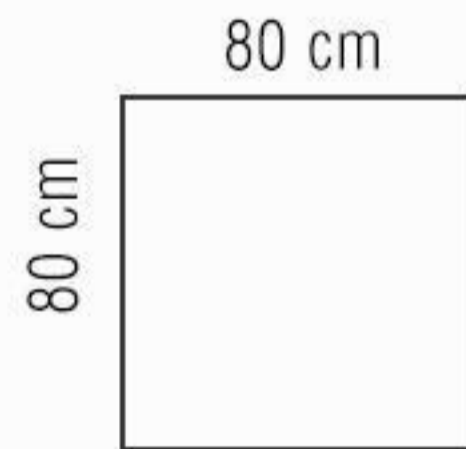

Working with the biggest and best manufacturers of this industry and using architectural designs enable us to produce magnificent products.

80 cm

80 cm

ABADIS TILE

WWW.ABADISTILE.COM

ARN O

Gray

Nano Polished