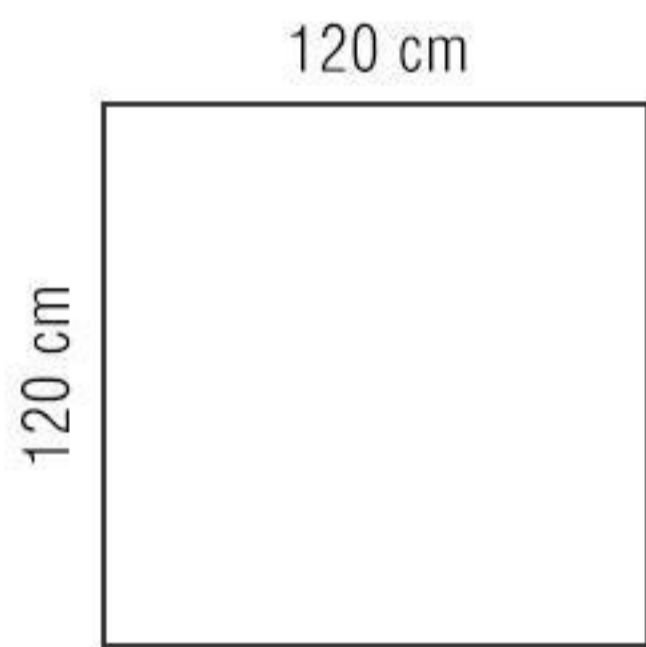

ABADIS TILE
WWW.ABADISTILE.COM

VALGRANDE

Nano Polished