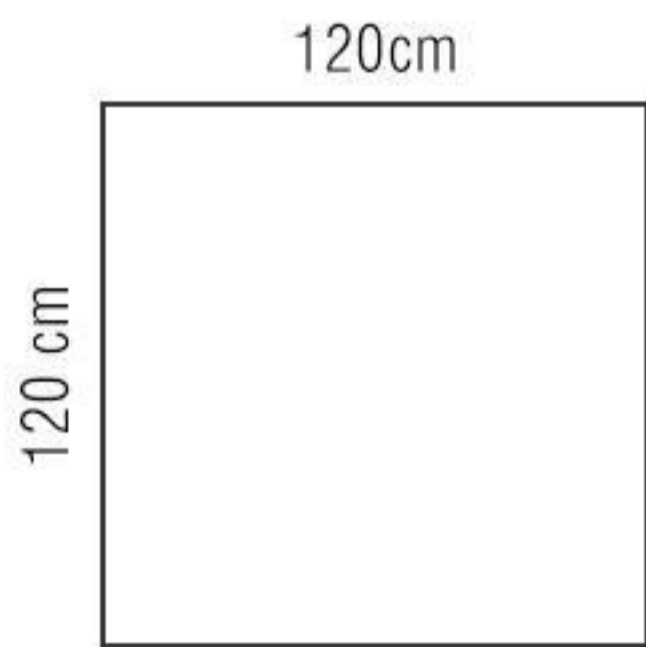

ABADIS TILE

WWW.ABADISTILE.COM

LOCARNO

Light Gray

Silky Matt