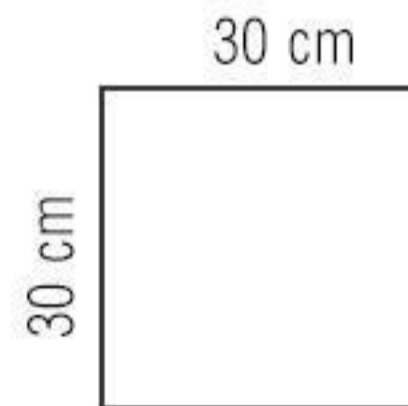

30x30 - 9 Faces

2023

NEW

COLLECTIONS