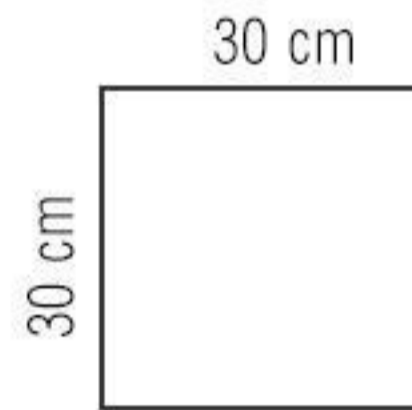

Working with the biggest and best manufacturers of this industry and using architectural designs enable us to produce magnificent products.

30 cm

30 cm

ABADIS TILE

WWW.ABADISTILE.COM

BOSTON

M a t t

30x30 - 9 Faces