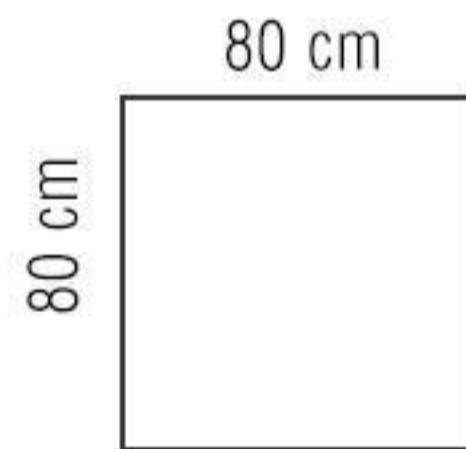

80x80 - 8 Faces

2022

NEW

COLLECTIONS