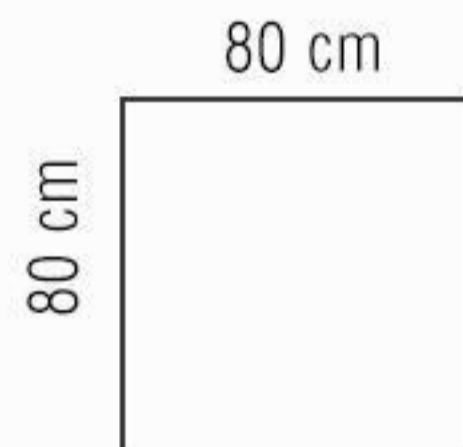

80x80 - 6 Faces
Nano polished

ABADIS TILE

WWW.ABADISTILE.COM

BOSTON

P o l i s h e d

80x80 - 3 Faces

2022

NEW