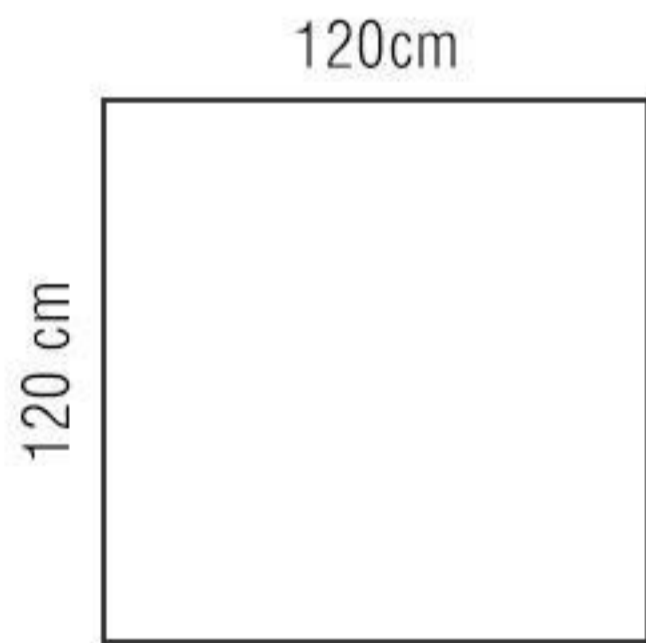

ABADIS TILE
WWW.ABADISTILE.COM

MARION

Nano Polished