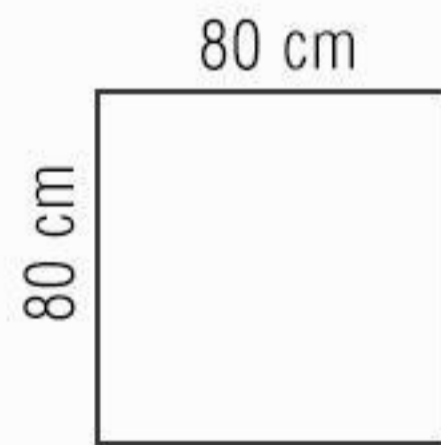

SIYENA
GRAY

80x80 - 6 Faces
Nano polished

ABADIS TILE

WWW.ABADISTILE.COM

HAVANA

Gray

Nano Polished

100x100 - 6 Faces