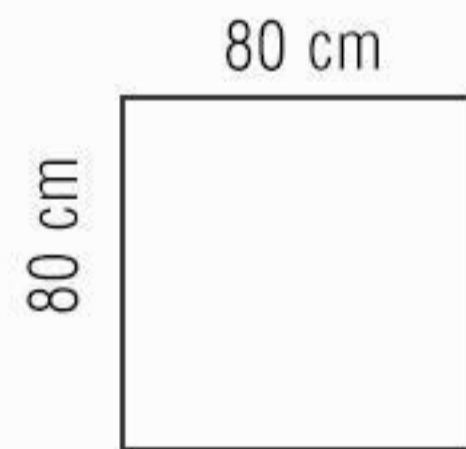

Gray

80x80 - 6 Faces

2022

NEW

COLLECTIONS

SIYENA

**SIYENA
GRAY**

80x80 - 6 Faces
Nano polished