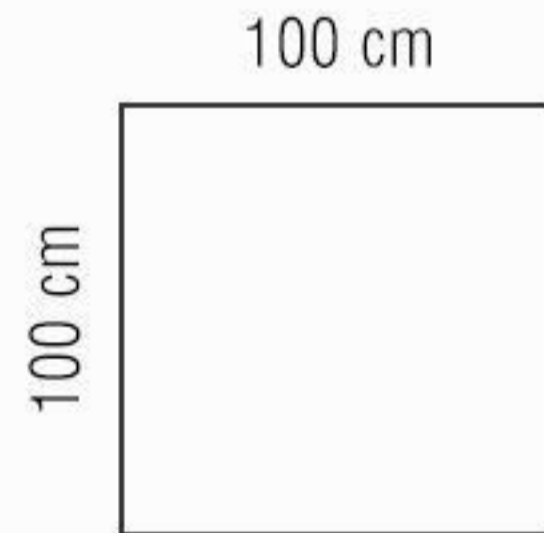

100x100 - 11 Faces

2022

NEW

COLLECTIONS