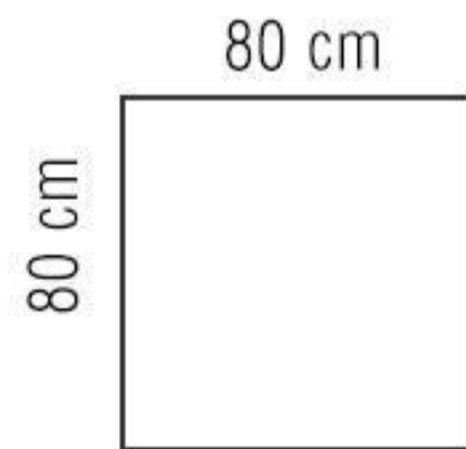

HAVANA GRAY

100x100 - 6 Faces
80x80 - 10 Faces
Nano polished

ABADIS TILE

WWW.ABADISTILE.COM

MARBLE

P o l i s h e d

80x80 - 10 Faces

2022