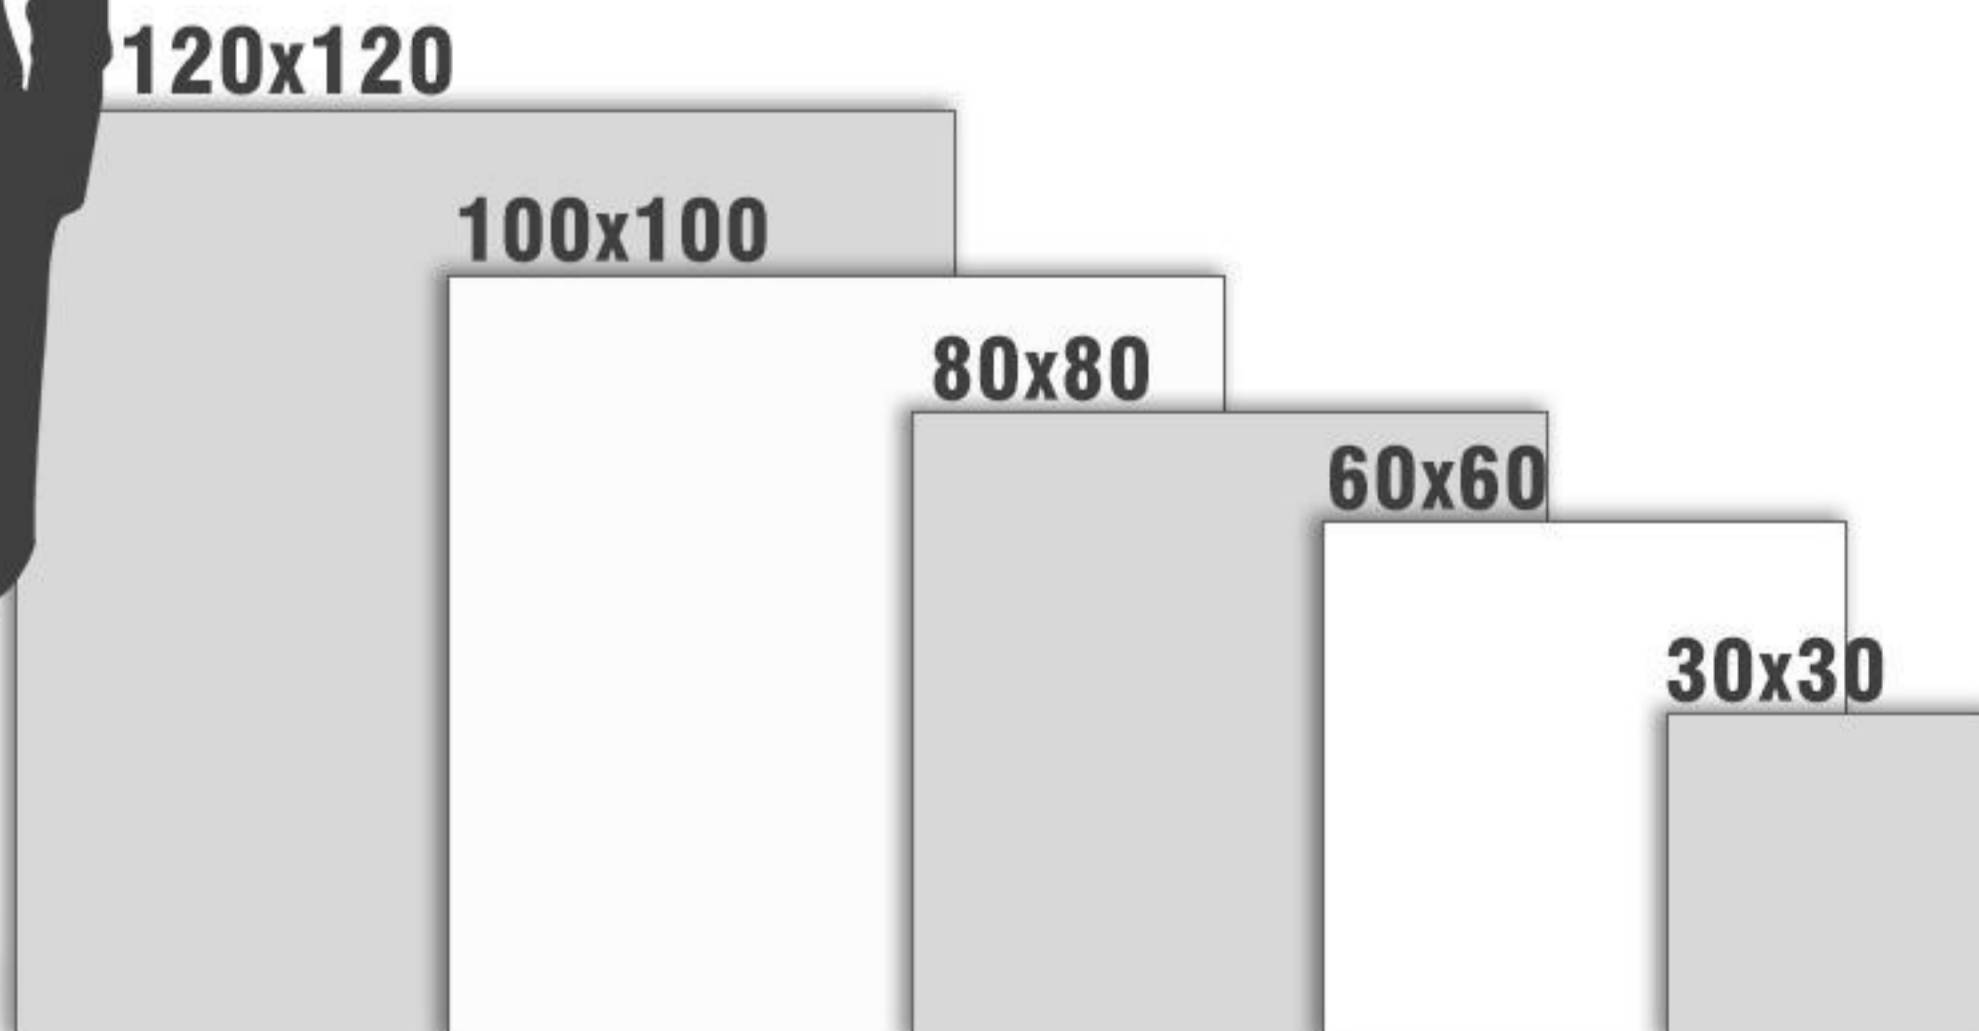

Working with the biggest and best manufacturers of this industry and using architectural designs enable us to produce magnificent products.

نمایش صفحه اصلی

120 cm

120 cm

NEW
COLLECTIONS

FLOOR TILE

♦ لطفا یک سایز را انتخاب کنید.