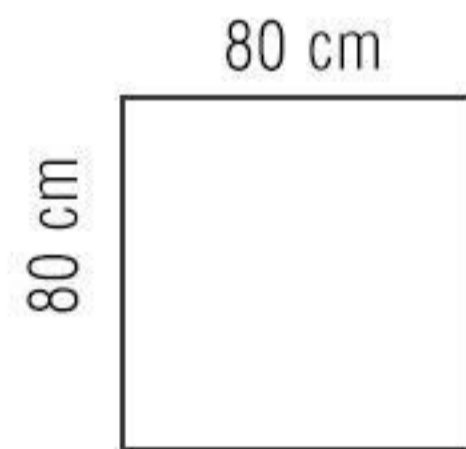

80x80 - 12 Faces

2023

NEW

COLLECTIONS