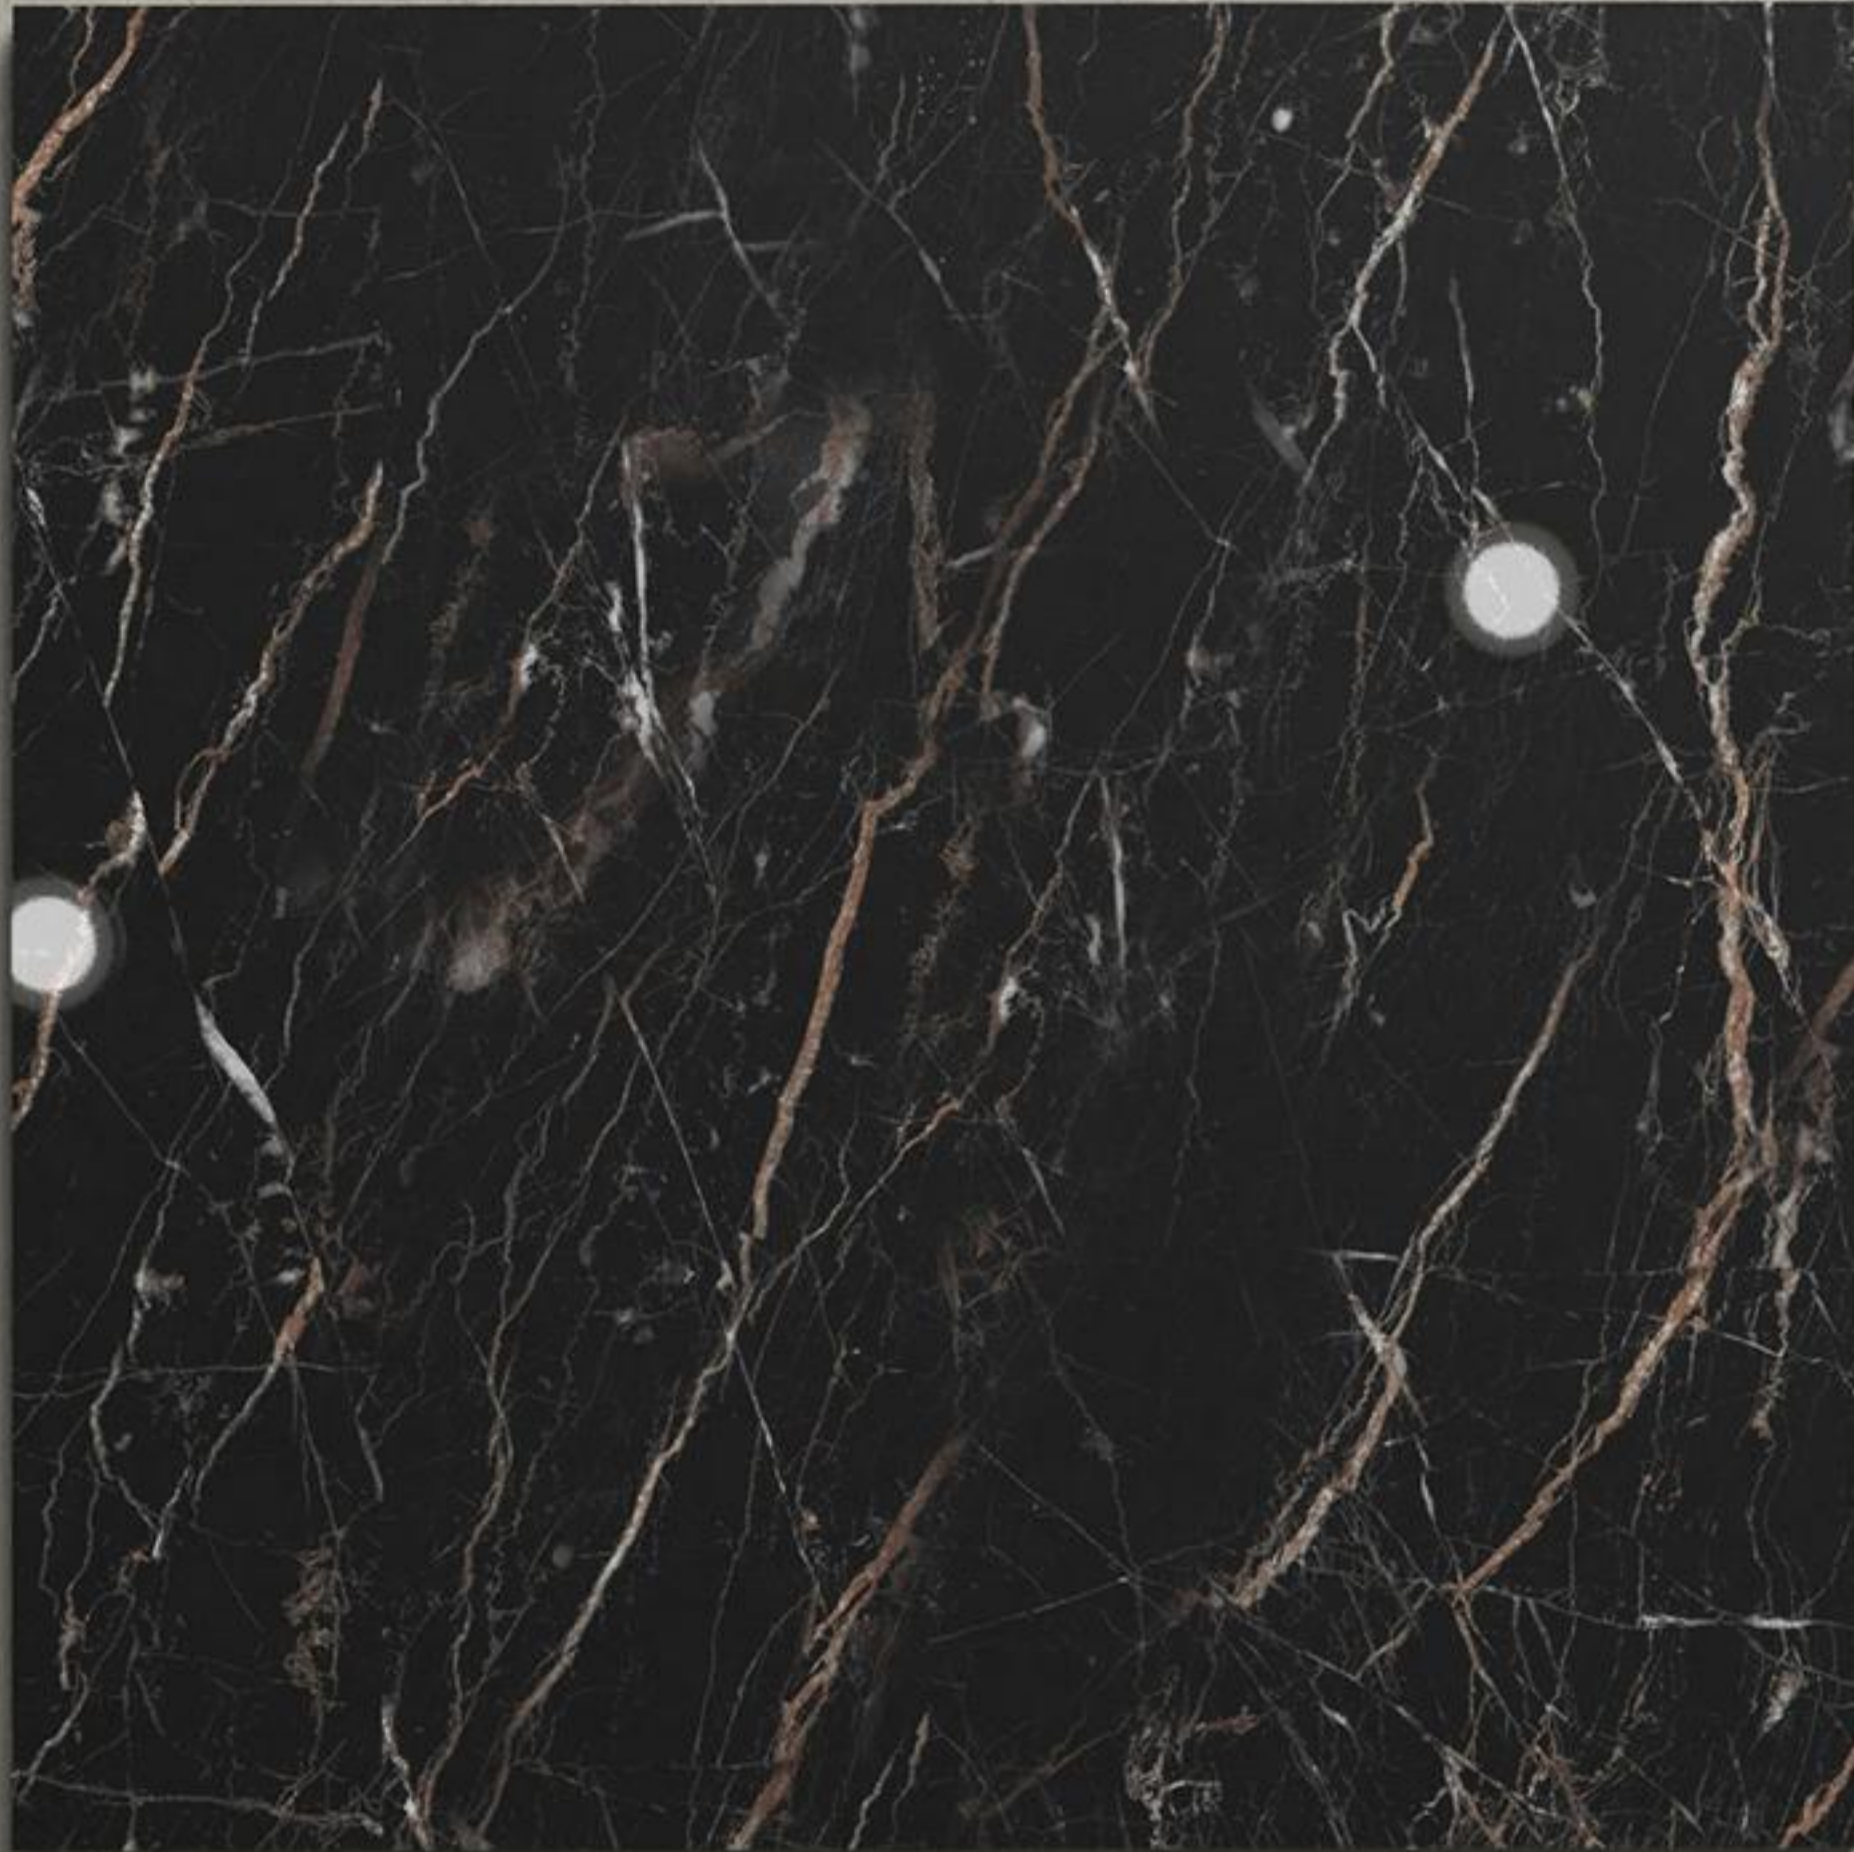

ATLANTA 60X60
CERAMIC WHITE BODY
6 FACES - GLOSSY

ABADIS TILE

ATLANTA 60X60

CERAMIC WHITE BODY - 6 FACES - GLOSSY

ABADIS TILE
WWW.ABADISTILE.COM

BASALT 60X60
CERAMIC WHITE BODY
8 FACES - GLOSSY

ABADIS TILE

BASALT 60X60