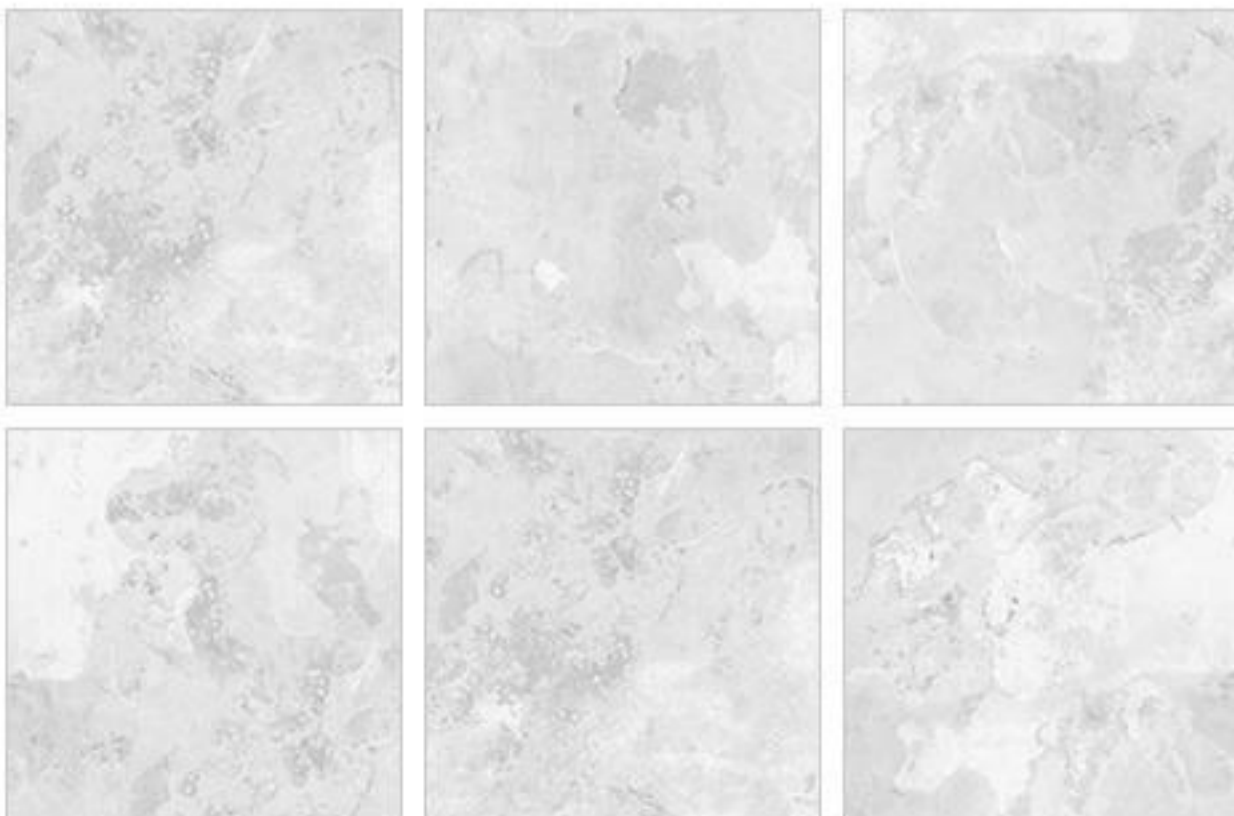

80x80 - 6 Faces

2022

NEW

COLLECTIONS

ARNO

ARNO GRAY

80x80 - 6 Faces
Nano polished

ARNO