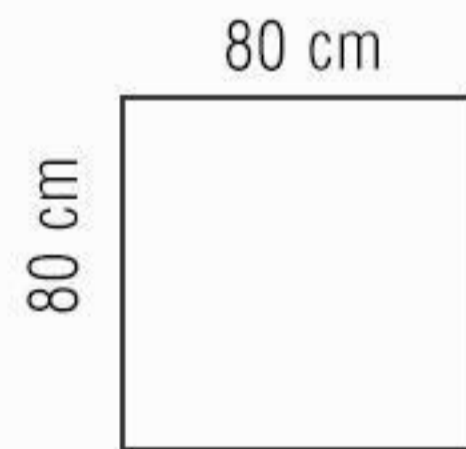

80x80 - 3 Faces

2022

NEW

COLLECTIONS