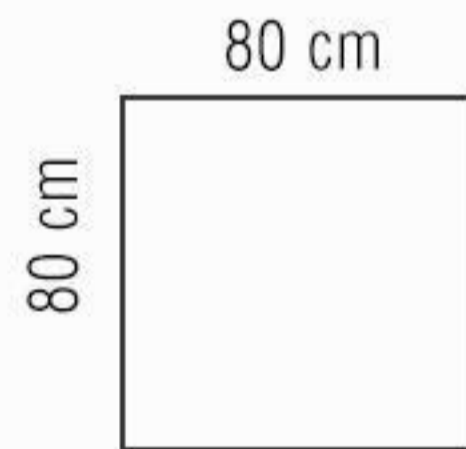

80x80 - 6 Faces

2022

NEW

COLLECTIONS

 ABADIS TILE

PABLO

WWW.ABADISTILE.COM

PABLO LIGHT