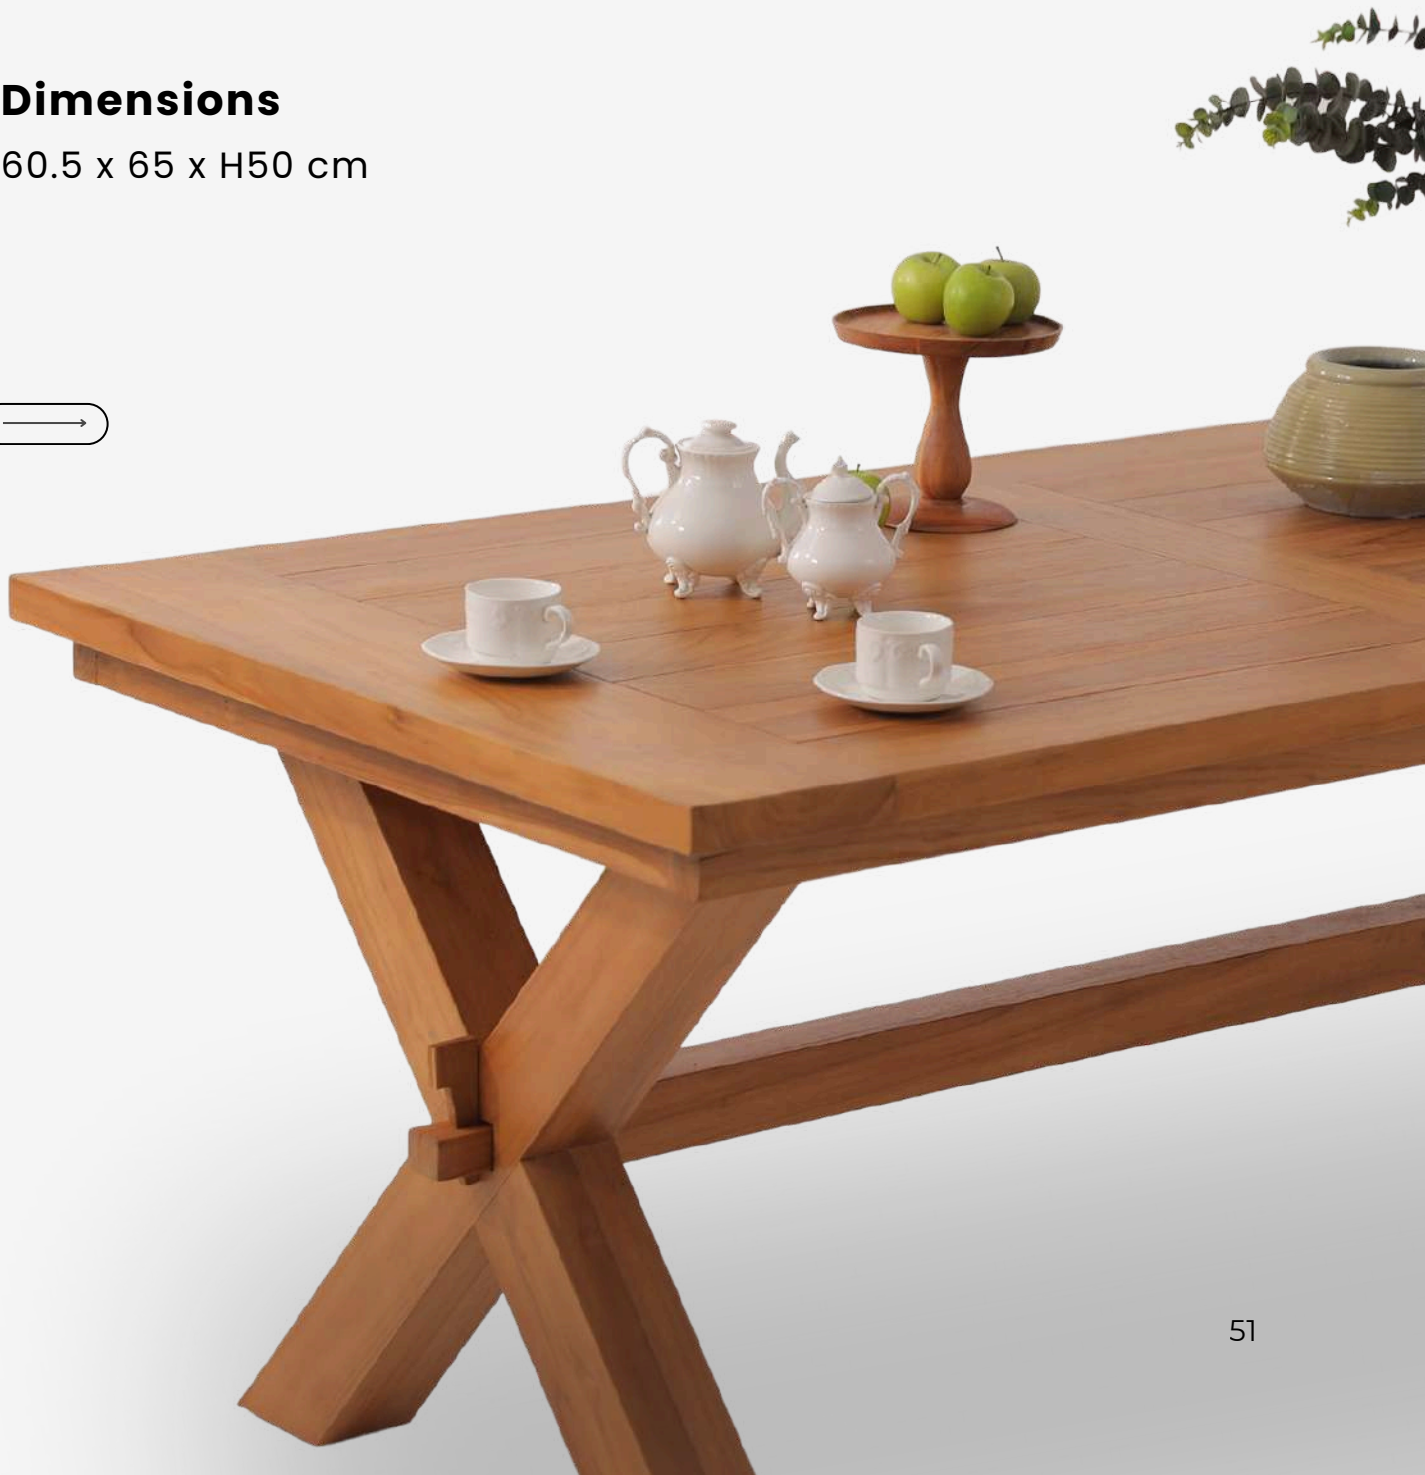

URBAN RATTAN FURNITURE

Outdoor Dining Tables

Teakwood Long Table

Crafted from solid Grade A+ Indonesian teakwood with a rich and smooth finish, refined texture, this long dining table features sturdy cross legs and ***comfortably seats 6–8 guests.***

Dimensions

60.5 x 65 x H50 cm