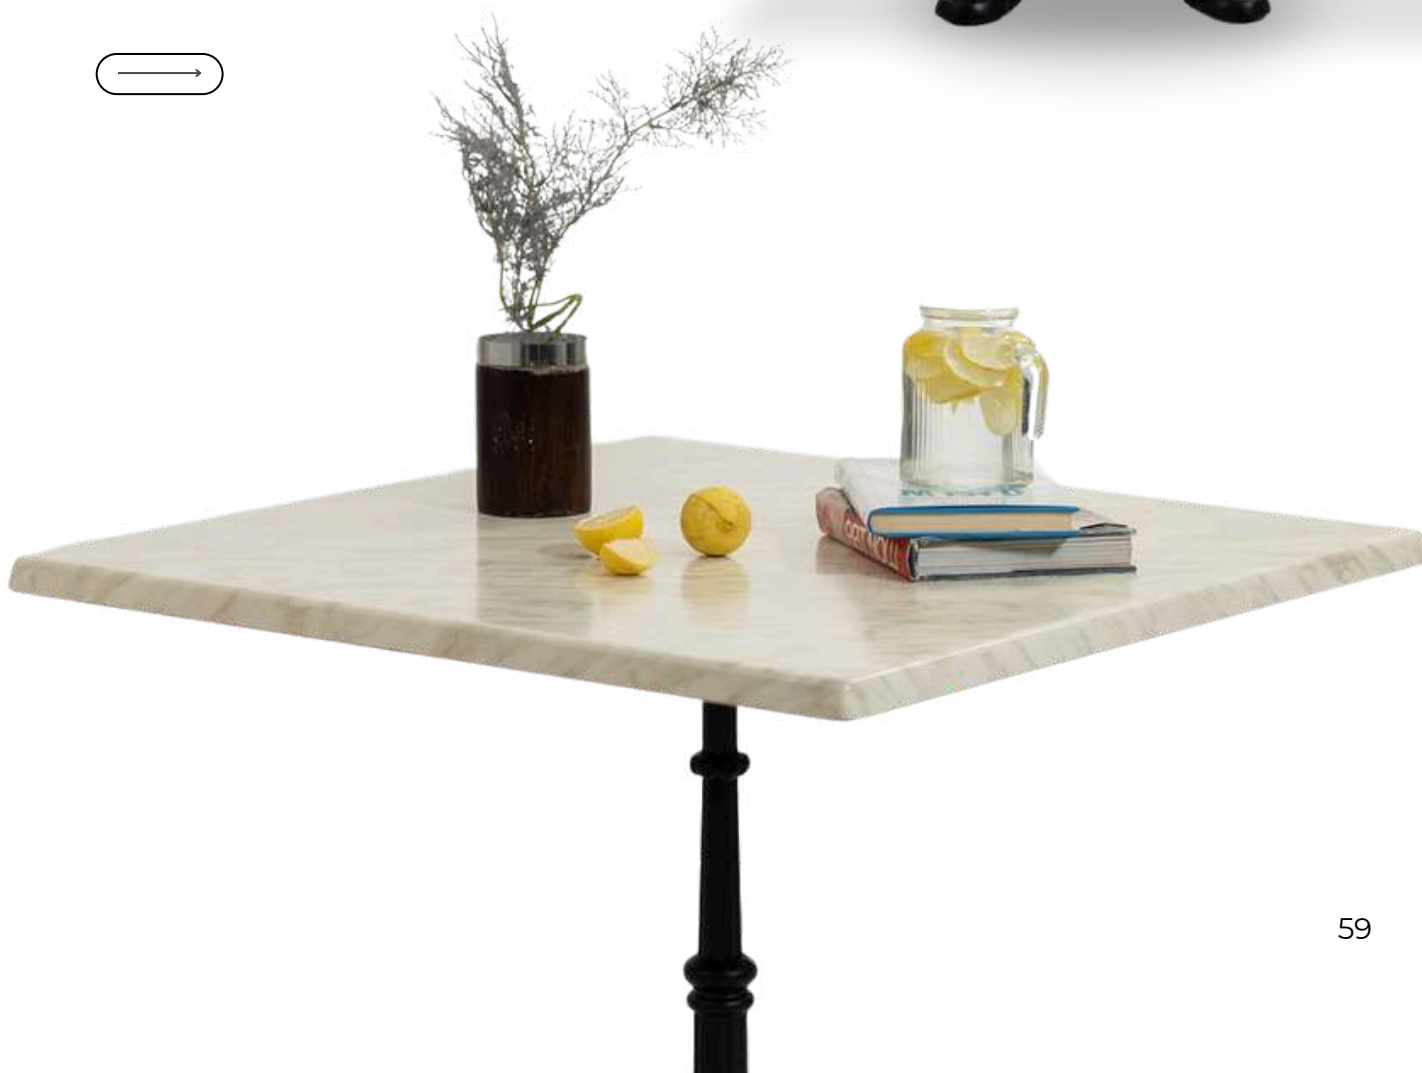

Outdoor Tables

Isotop Table

This table features a square Isotop surface with a customizable pattern—offering flexibility for varied interiors. Beneath, an intricately crafted Victorian-style base adds classic charm and ornamental detail, blending old-world elegance with modern functionality.

Dimensions

60.5 x 65 x H50 cm