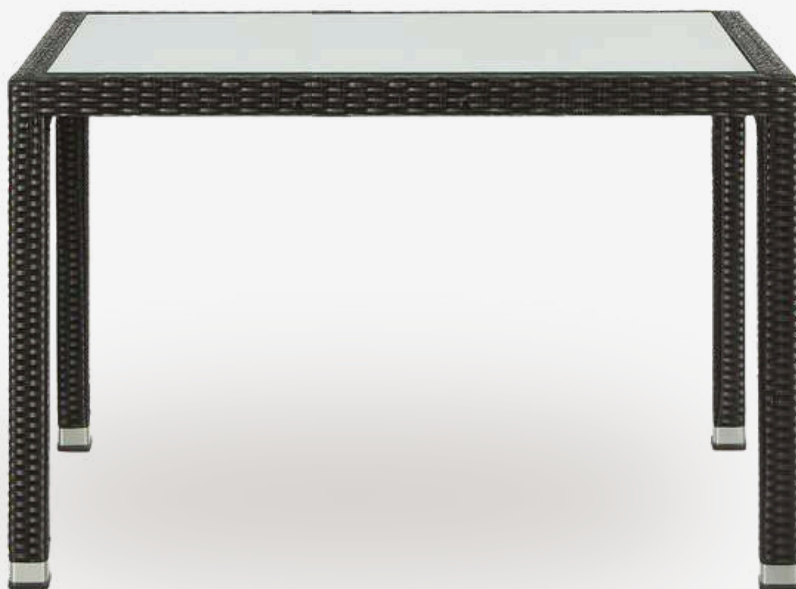

Outdoor Tables

Rectangle Antique Table

Aluminum powder coated frame weaved with synthetic rattan with clear 6mm top tempered glass.

Dimensions

150 x 90 x H 75 cm

200 x 90 x H 75 cm

URBAN RATTAN FURNITURE

Outdoor Tables

Milano

This modern round table features a dark teak top with sleek triangular legs, combining contemporary design with the warmth and durability of teak—a striking centerpiece for any space.

Dimensions

100 Dia x H 77 cm