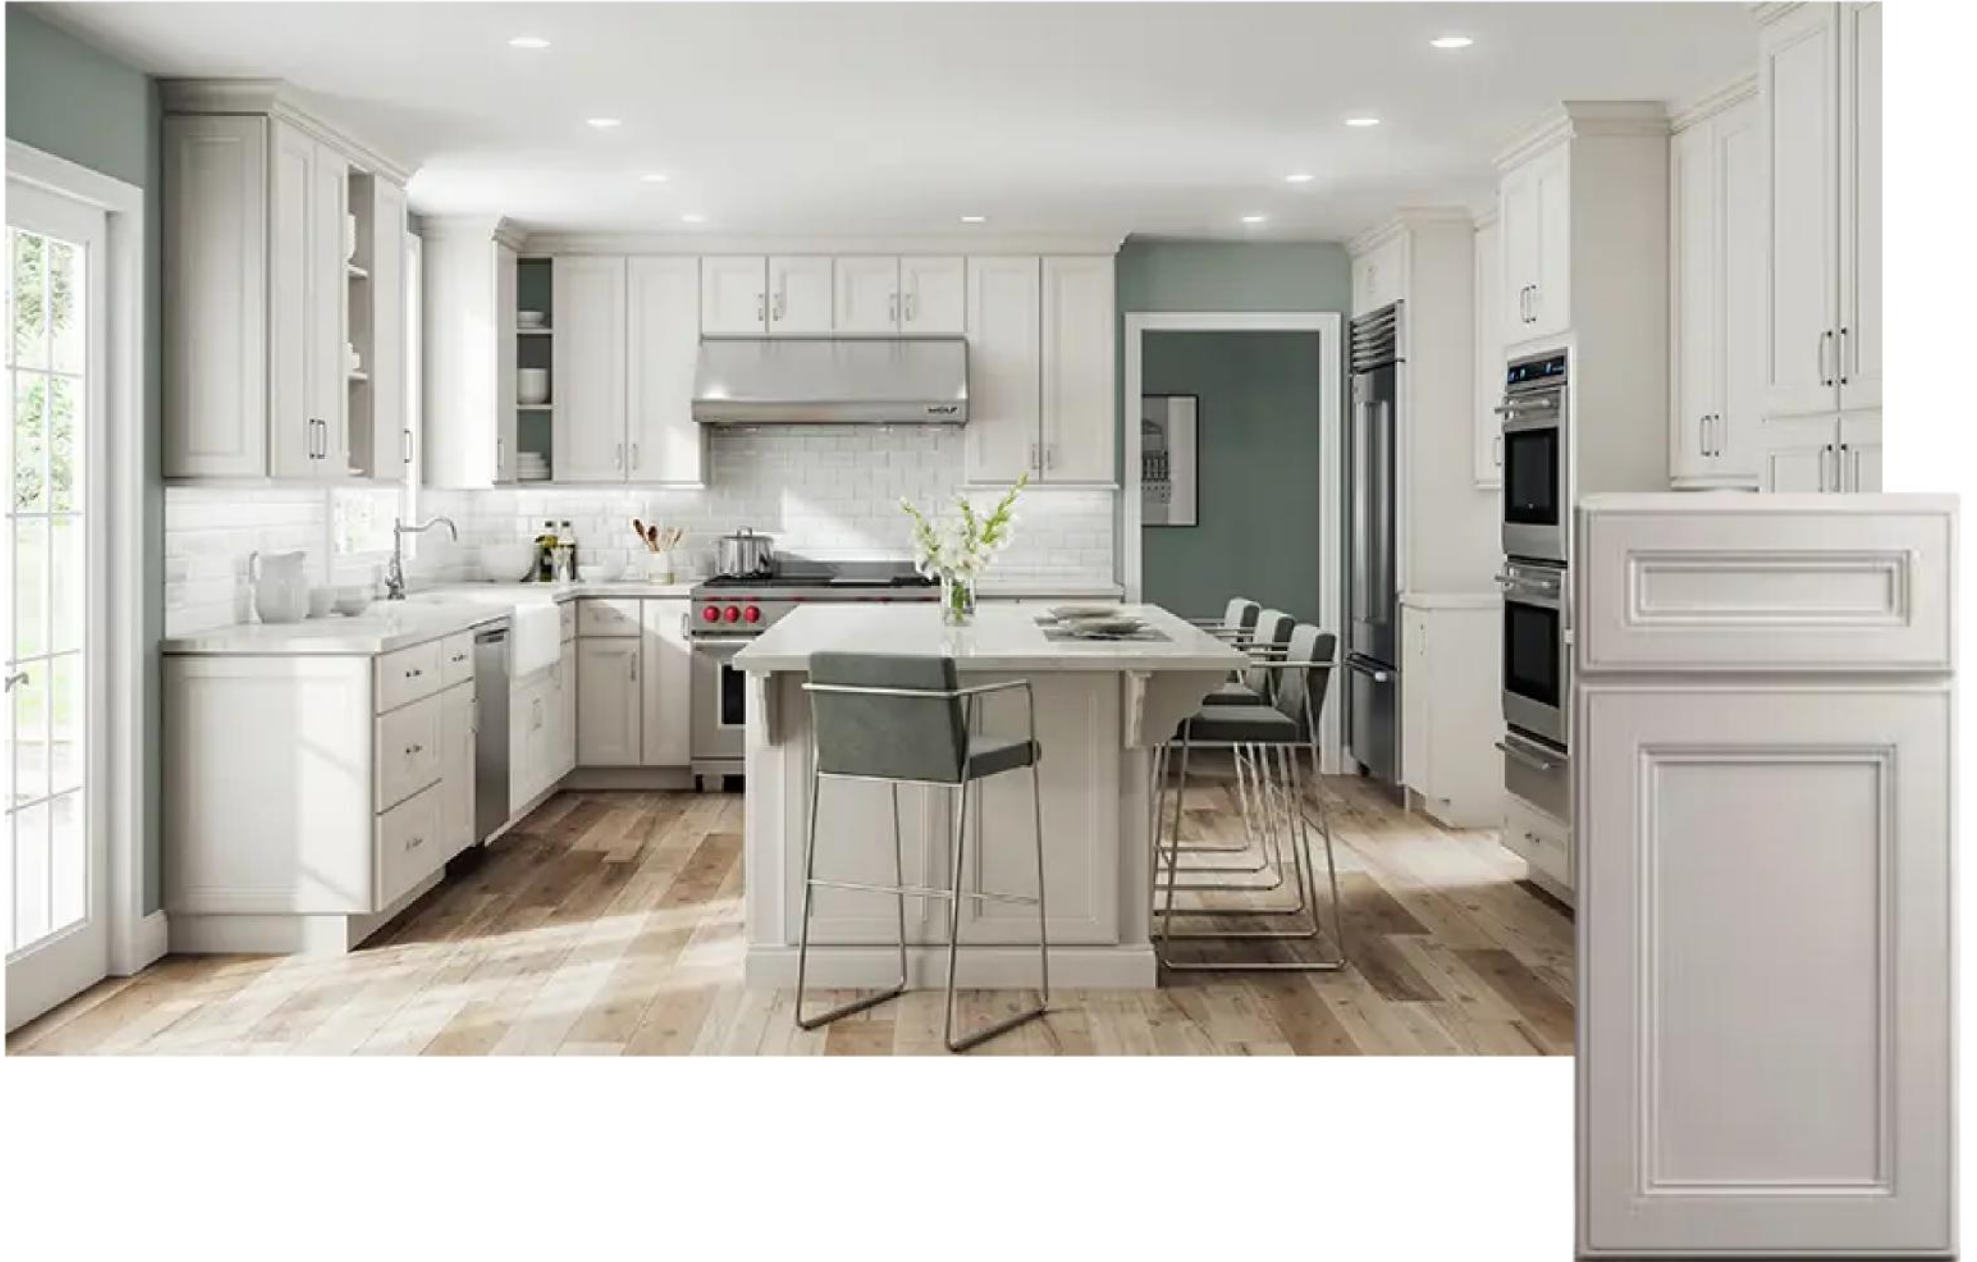

Foundation Series Cabinet line

BLUE FIG

ARTISAN

TM

Teton White Shaker

Yorkshire linen

Weathered Yorkshire Gray

Abyss Blue Shaker

Smoky Gray Shaker

Dark Roast Shaker

Teton White Double Micro Shaker

Frosty Fern Double Micro Shaker

Ink Stained Double Micro Shaker

Natural Birch Double Micro Shaker

Focal Point Furnishings

bluefigartisan.com