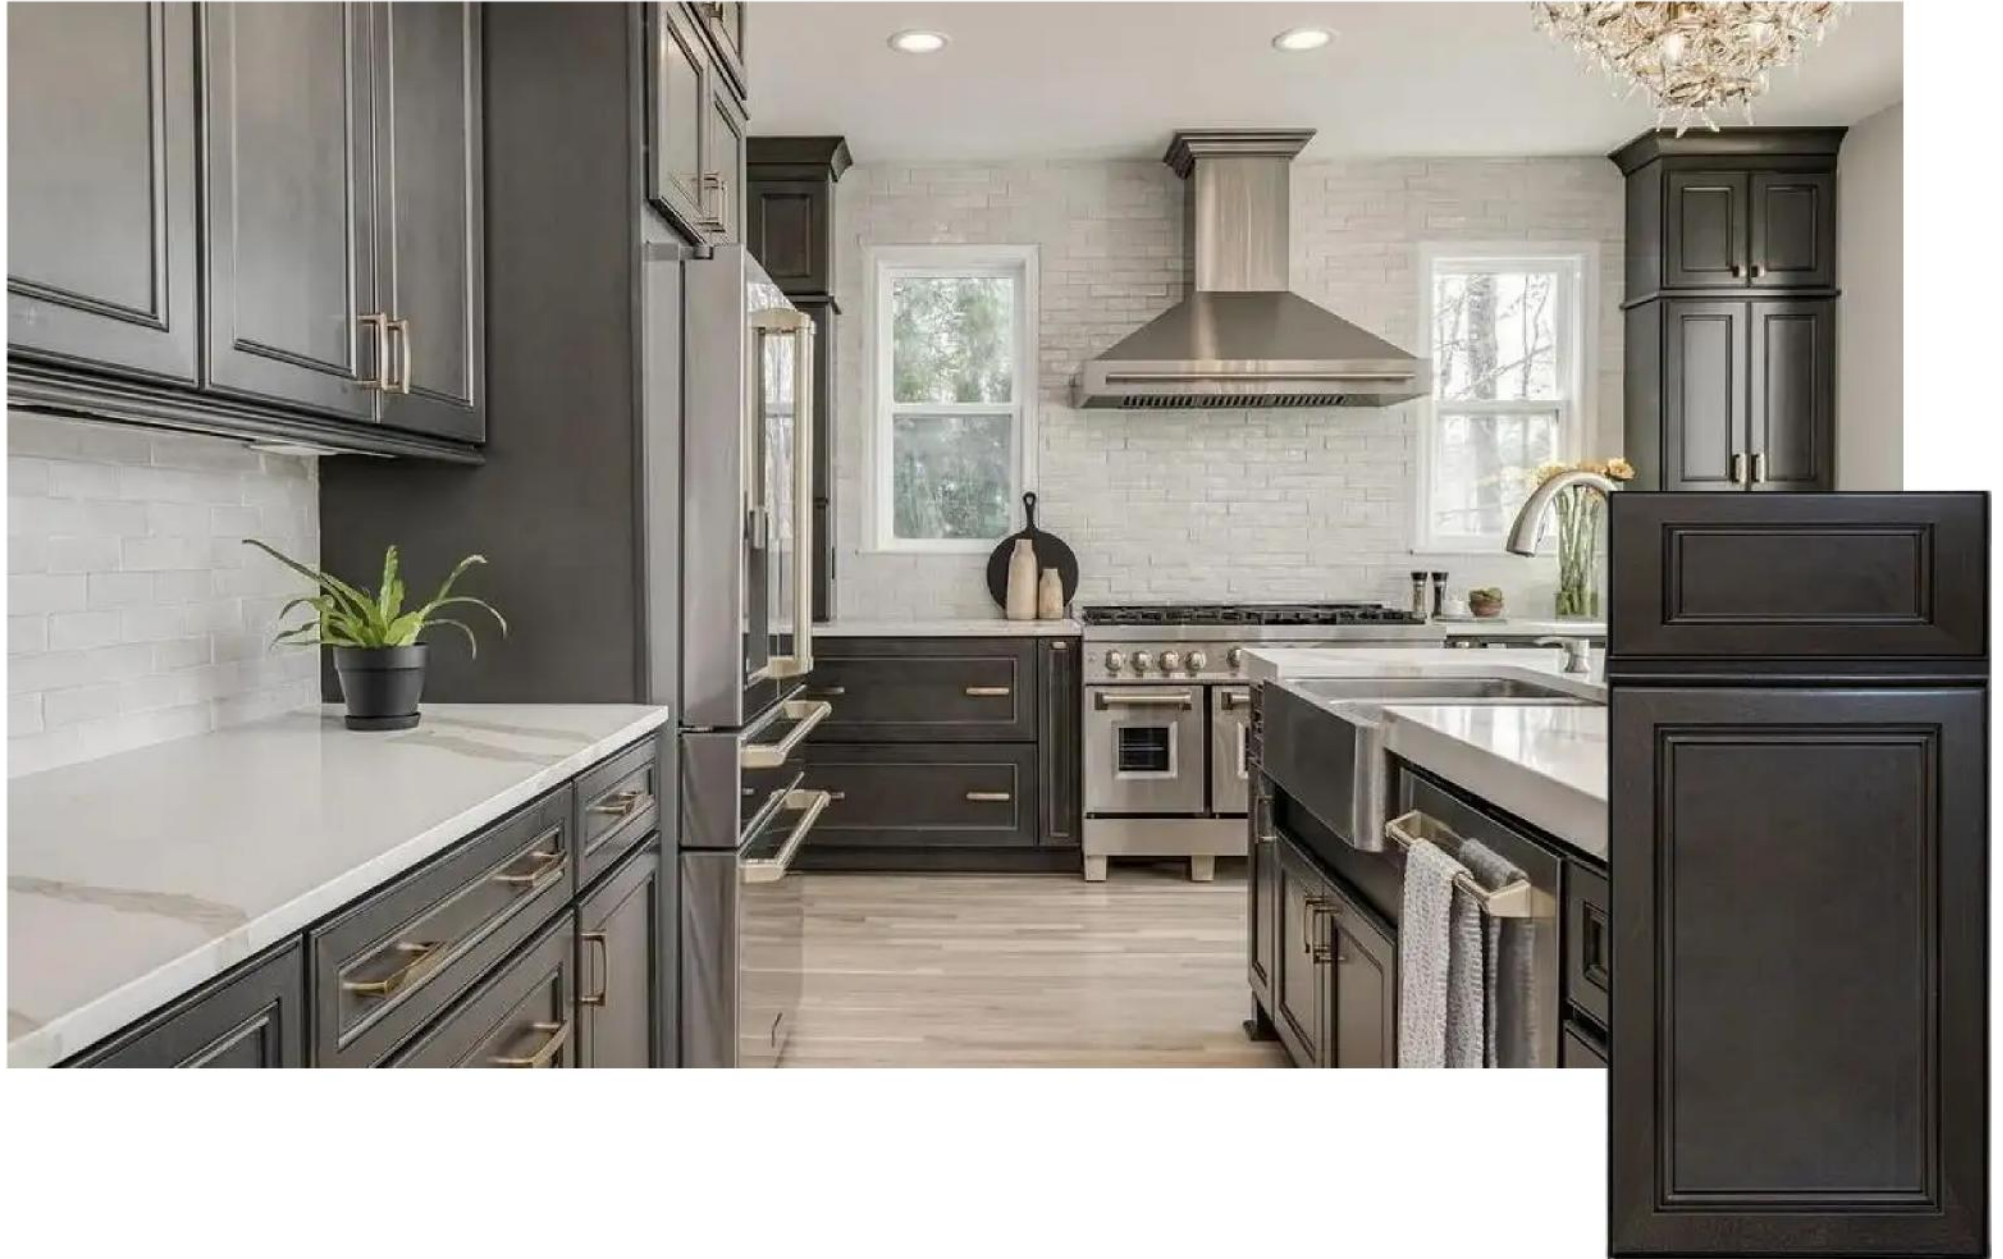

Foundation Series Cabinet line

BLUE FIG

ARTISAN

TM

Teton White Shaker

Yorkshire linen

Weathered Yorkshire Gray

Abyss Blue Shaker

Smoky Gray Shaker

Dark Roast Shaker

Teton White Double Micro Shaker

Frosty Fern Double Micro Shaker

Ink Stained Double Micro Shaker

Natural Birch Double Micro Shaker

Focal Point Furnishings

bluefigartisan.com