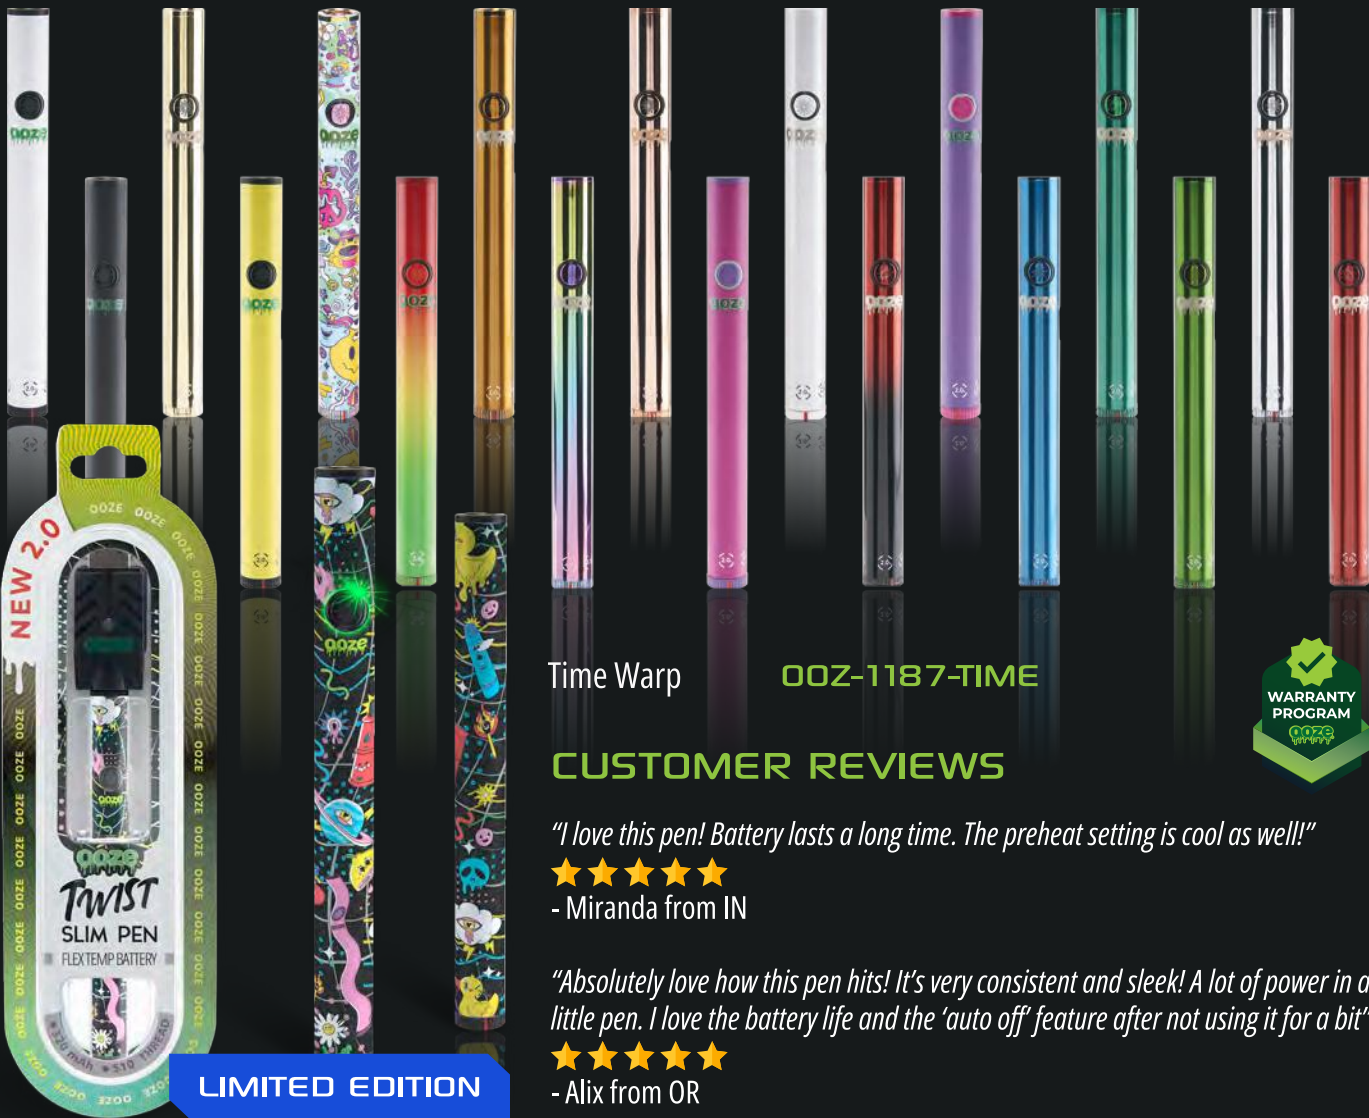

**THE BEST-SELLING VAPE PEN**  
***Keeps Getting Better!***

The Ooze Slim Twist Pen has been the best-selling vape battery since it launched. Ooze took years of customer feedback to understand common pain points to completely revamp this device! The Twist Slim Pen 2.0 is packed with new features, a new look, & it's upgraded performance will blow your customers away.