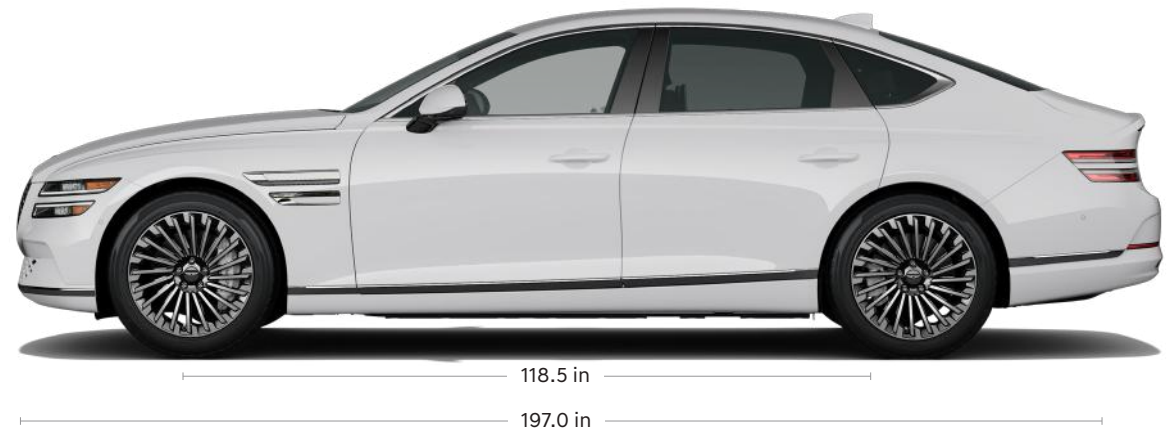

2024 GENESIS ELECTRIFIED G80 SPECIFICATIONS

EXTERIOR

Wheelbase	118.5 in
Length	197.0 in
Width (excluding mirrors)	75.8 in
Height	57.9 in

FUEL ECONOMY

All Wheel Drive (city/highway/combined)¹	105/89/97 MPGe
All Electric Range²	282 miles

INTERIOR

Headroom - Front / Rear	40.3/36.6 in
Shoulder Room – Front / Rear	58.3/57.1 in
Legroom – Front / Rear	42.1/35.9 in

VOLUME

Passenger Compartment	100.7 cu ft
Cargo (Trunk)	10.8 cu ft

GENESIS BRAND WARRANTY

POWERTRAIN LIMITED WARRANTY

10 YEARS / 100,000 MILES³

HIGH-VOLTAGE BATTERY WARRANTY

10 YEARS / 100,000 MILES⁴

NEW VEHICLE LIMITED WARRANTY

5 YEARS / 60,000 MILES⁴

ANTI-PERFORATION WARRANTY

7 YEARS / UNLIMITED MILES⁴

¹MPGe is the EPA-equivalent measure of gasoline fuel efficiency for electric mode operation. Use for comparison purposes only. Mileage may vary depending on driving conditions, driving habits, the vehicle's condition, the age/condition of the lithium ion polymer battery, and other factors. ²Estimated driving range based on a fully charged battery pack and combined MPGe rating. ³Powertrain Limited Warranty available for original retail owner only. ⁴For further details and limitations regarding the Genesis Brand Warranty, contact your Genesis retailer or visit [genesis.com](https://www.genesis.com).