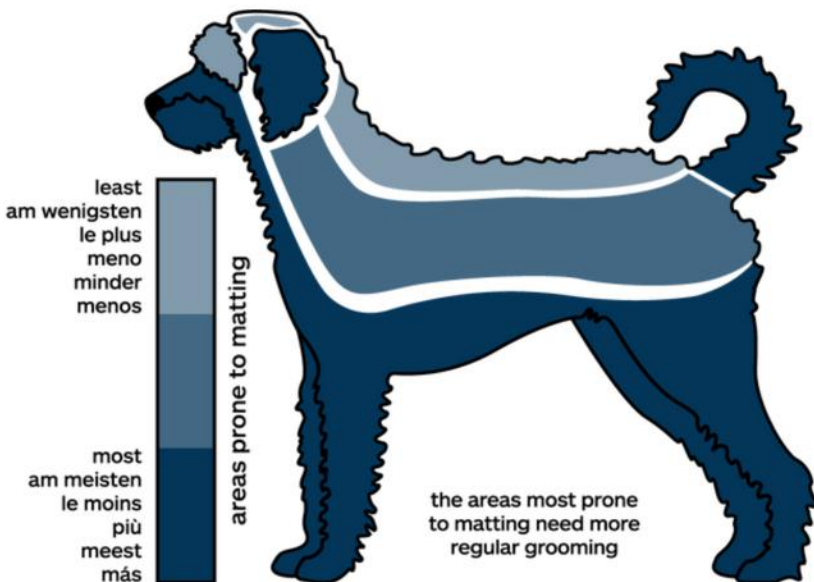

Doodles®

FOR POODLE CROSSBREDS

mikki **Doodles**
FOR POODLE CROSSBREDS

Keep scruffy, fluffy
between salon grooms

STEP 1: SLICKER STEP 2: COMB STEP 3: DE-MATTER