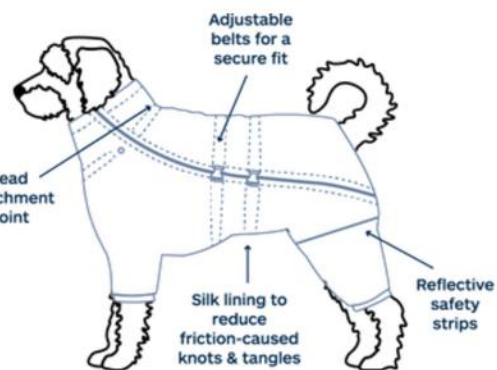

Doodles Coat Black Extra Large

Code: 6100105/Barcode: 755349101054

Doodles Coat Black Extra Extra Large

Code: 6100106/Barcode: 755349101061

Waterproof

Windproof

**Less friction,
fewer tangles**

Classic Puppy Grooming Kit