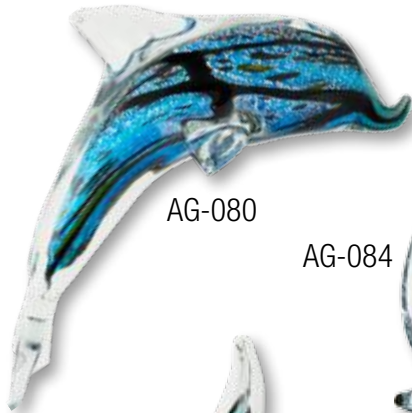

"Lido" Glass Animal Series

AG-080

AG-082