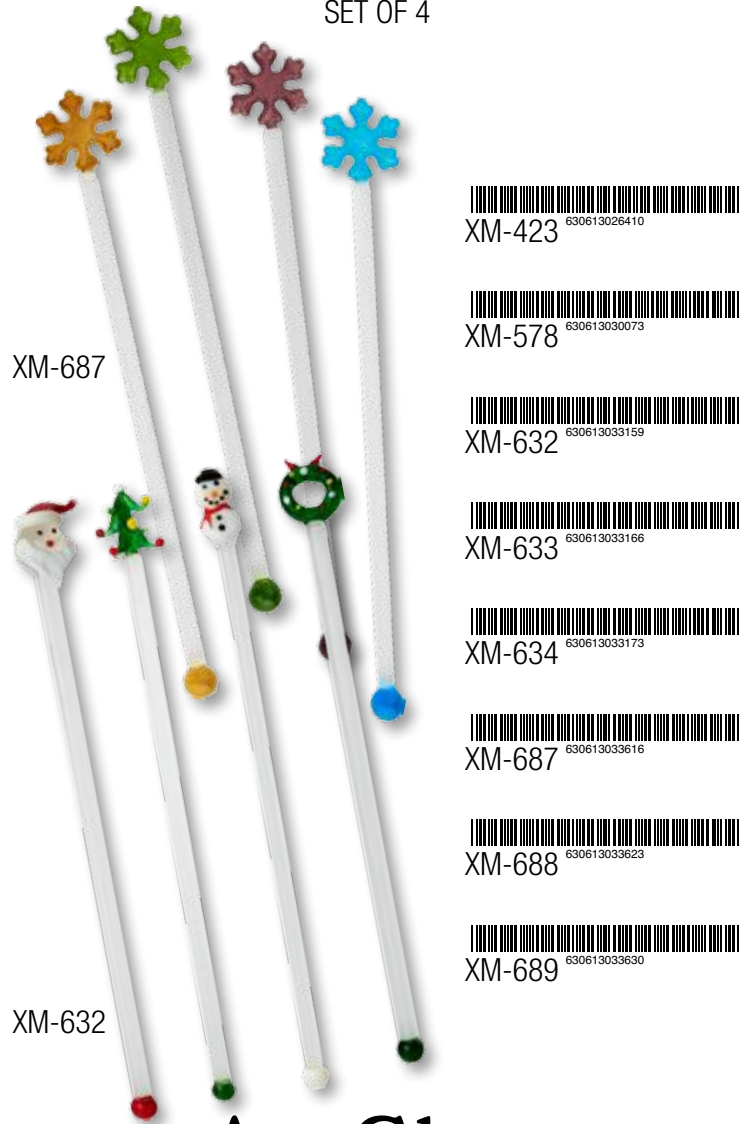

XM-632

XM-689

Art Glass Holiday Swizzle Sticks

SET OF 4

XM-687