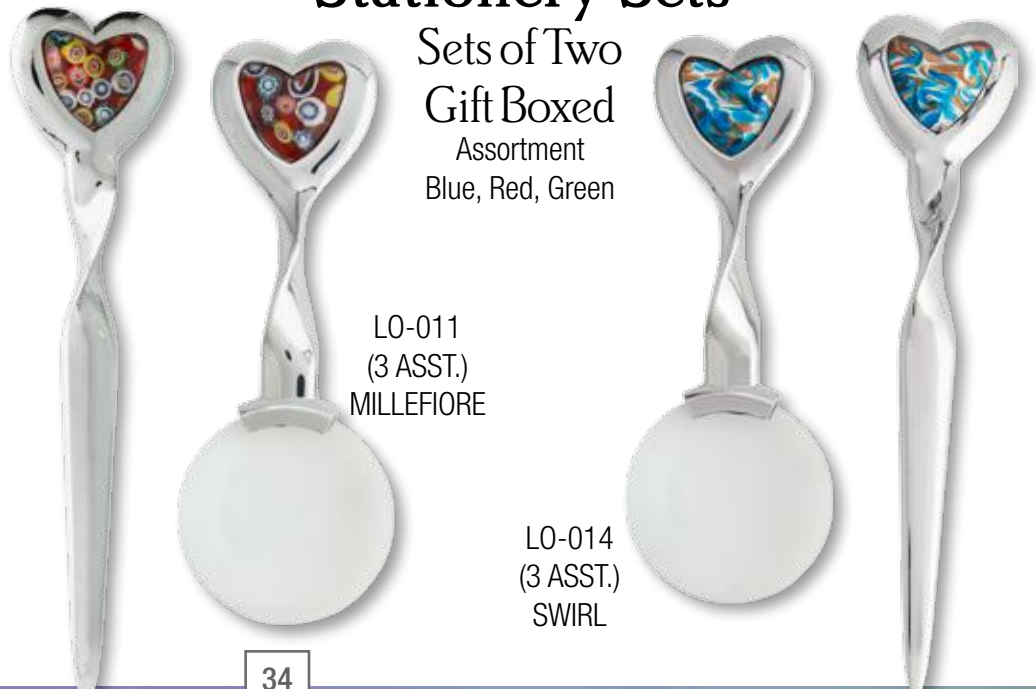

Stationery Sets

Sets of Two
Gift Boxed
Assortment
Blue, Red, Green

LO-011
(3 ASST.)
MILLEFIORE

LO-014
(3 ASST.)
SWIRL

LO-006

630613029244

LO-010

630613030936

LO-011

630613030943

LO-012

630613030950

LO-014

630613030967