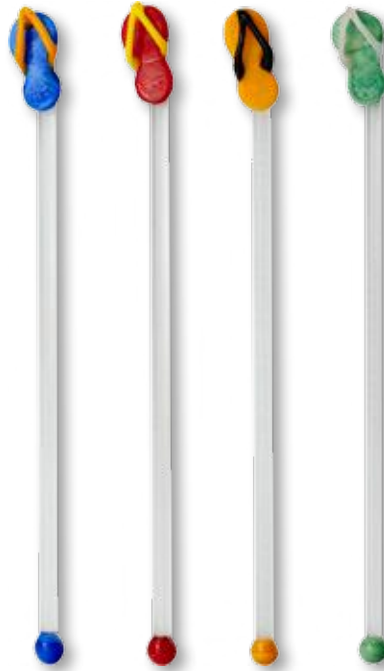

Art Glass Swizzle Sticks

SETS OF 4 - GIFT BOXED

DS-064