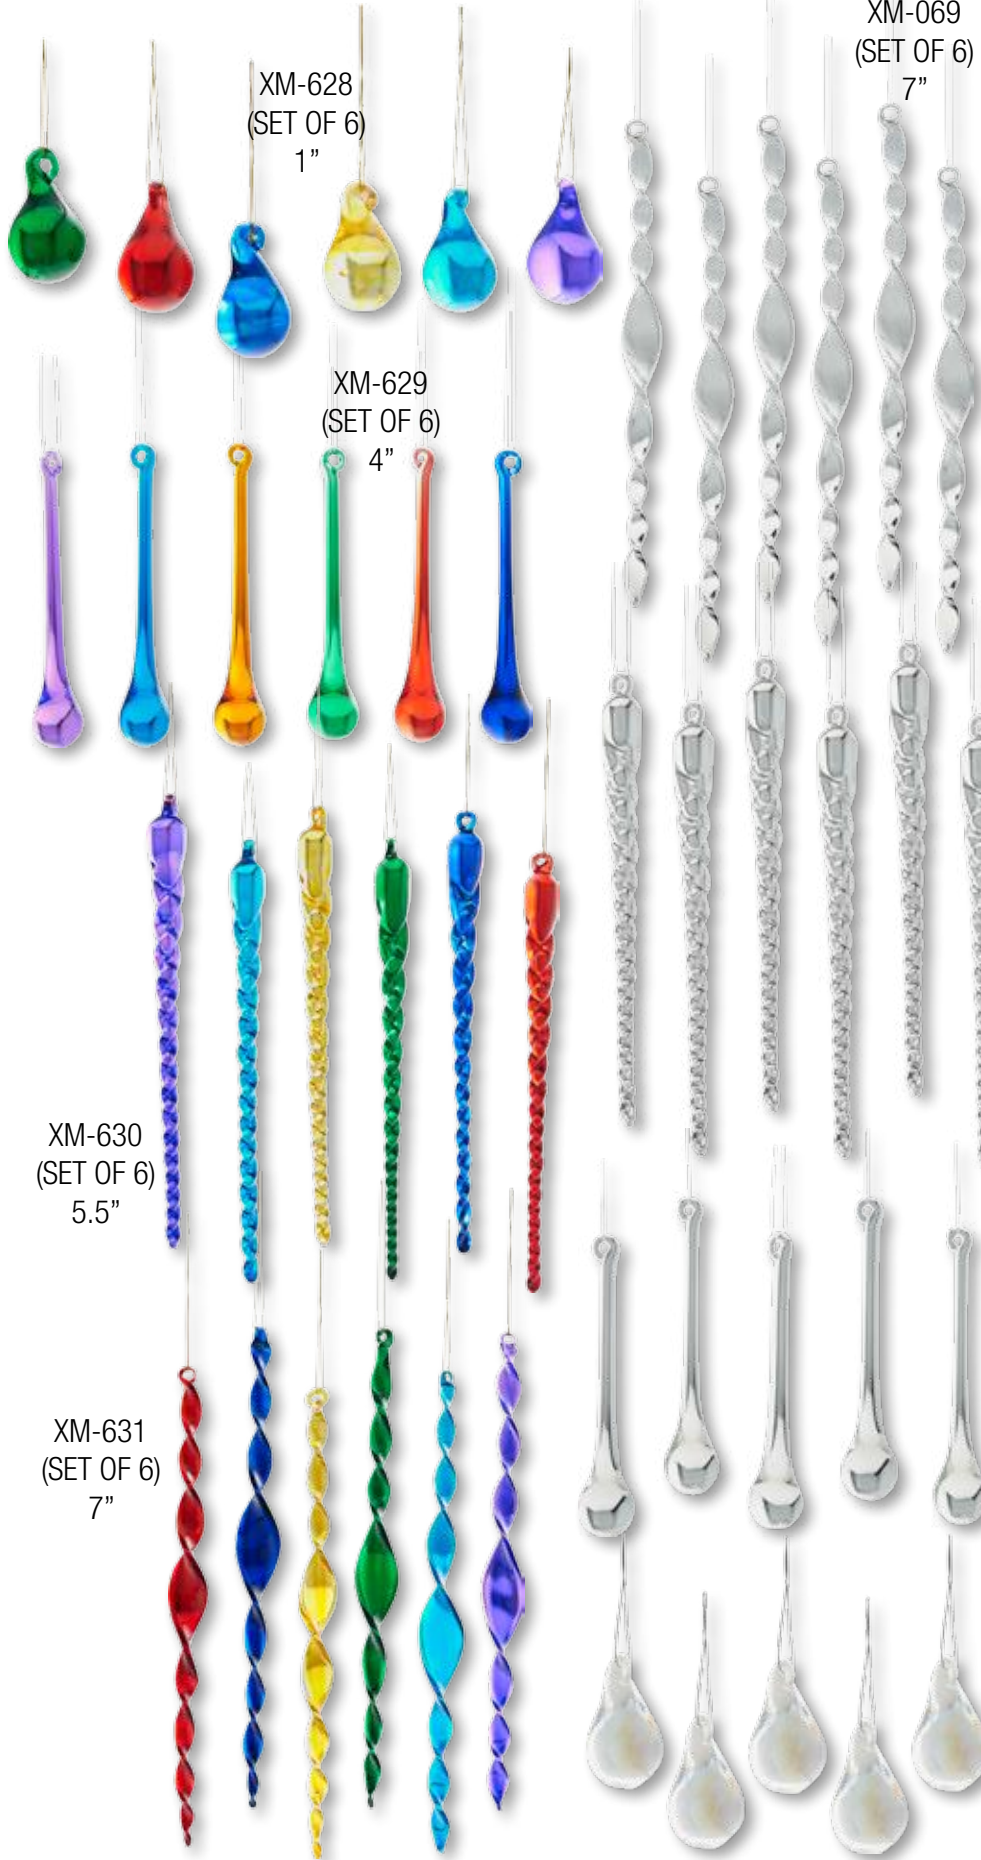

NEW

...And The Tree

XM-628
(SET OF 6)
1"

XM-629
(SET OF 6)
4"

XM-069
(SET OF 6)
7"

XM-630
(SET OF 6)
5.5"

XM-631
(SET OF 6)
7"

XM-068
(SET OF 6)
5.5"

XM-067
(SET OF 6)
4"

XM-066
(SET OF 6)
1"