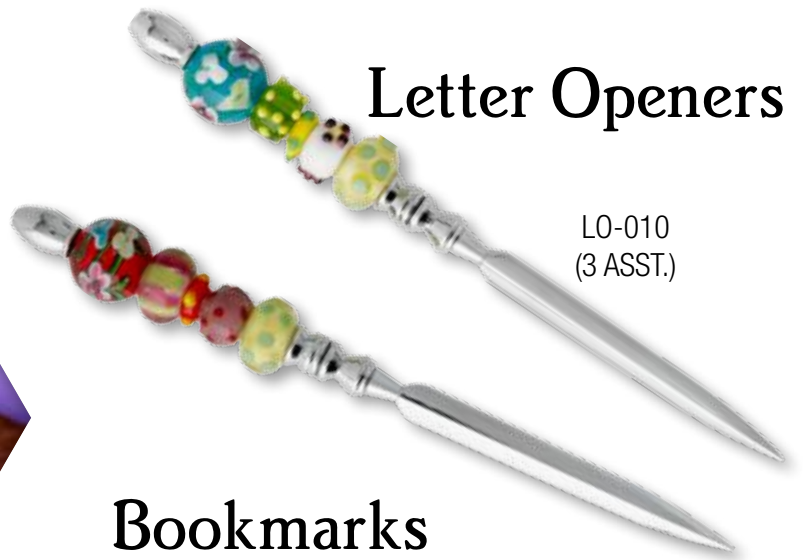

Letter Openers

LO-010
(3 ASST.)

Bookmarks

With Hanging Art Glass Beads

LO-006
(6 ASST.)