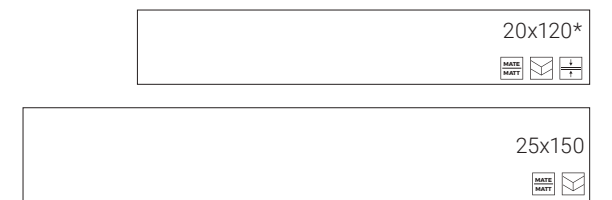

Ess. Tree Roble 20x120

Ess. Tree Blanco

Ess. Tree Perla

Ess. Tree Gris

Ess. Tree Bone

Ess. Tree Haya

Ess. Tree Roble

Ess. Tree Cerezo

Ess. Tree Taupe*

Formatos / Formats

*Ess. Tree Taupe no disponible en 20x120

Piezas complementarias
Complementary Tiles / Pièces Complémentaires

in&out		Formato	Pz/cj	Pz/pl	M ² /cj	M ² /pl	Cj/pl	Kg/cj	Kg/Total
		20x120 (F)	7	308	1,68	73,92	44	32,00	1437
		25x150	4	160	1,50	60	40	35,00	1430
		Porcelain	20x120 / 25x150 7.87"x47.24" / 9.84"x59.05"						