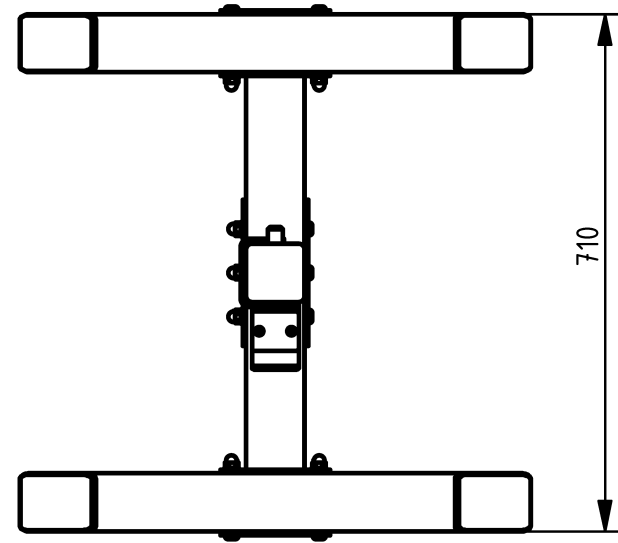

BESTRONG

[bestrongworld](#) [bestrongworld](#) [global.bestrong.com](#) info@bestrong.com