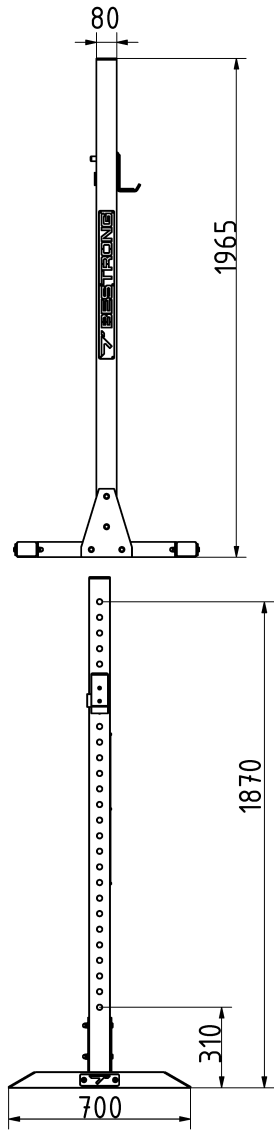

BESTRONG

[bestrongworld](#) [bestrongworld](#) [global.bestrong.com](#) info@bestrong.com