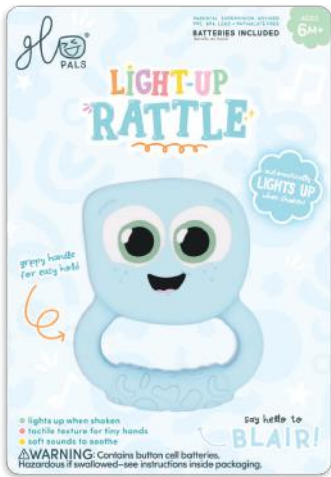

3 PEEL + PLAY CLINGS

LIGHT-UP RATTLE

The Glo Pals Light-Up Rattle combines a gentle glow with soothing sound to engage your baby's senses while encouraging motor skill development. The soft, easy-to-hold handle is perfect for tiny hands, and the light-up feature activates automatically when shaken.

CSP: 5 Packs

H 7.25" x W 5" x D 1.25"

Ages: 6M+

Price: \$10.00 Wholesale

BLAIR RATTLE
GPRATTLEBLAIR
 UPC: 850016823885

LUMI RATTLE
GPRATTLELUMI
 UPC: 850016823953

- lights up when shaken
- tactile texture for tiny hands
- soft sounds to soothe