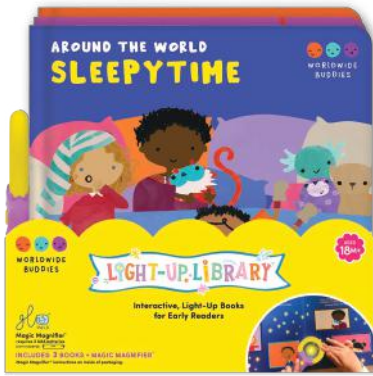

- 1 Insert 2 AAA batteries into back of Magic Magnifier.
- 2 Turn Magic Magnifier "ON" and wave it over the pages of the book.
- 3 Watch the book come to life as it automatically lights up and glows!

NEW