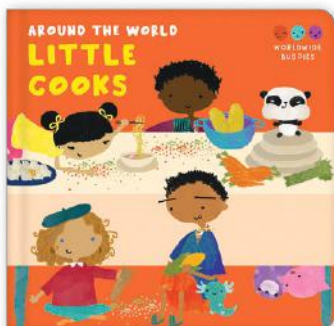

NEW

AROUND THE WORLD BUDDIES

GPBKBUDDIES

UPC: 978-1-966877-07-3

Price: \$11.00 Wholesale

Includes Worldwide Buddies Magic Magnifier™

Meet . . . Adri from Mexico, Mei Ling from China, Marielle from France and Ife from Nigeria! They each live in a different part of the globe, and they each have their own personality and whimsical quirks. Would you like to be their friend?

NEW

AROUND THE WORLD LITTLE COOKS

GPBKCOOKS

UPC: 978-1-966877-08-0

Price: \$11.00 Wholesale

Includes Worldwide Buddies Magic Magnifier™

Did you hear that? It's the sound of four rumbling tummies. Roll up your sleeves. Put on your aprons! DICE, MIX, SIZZLE, SQUEEZE! It's time to whip up some deliciousness.