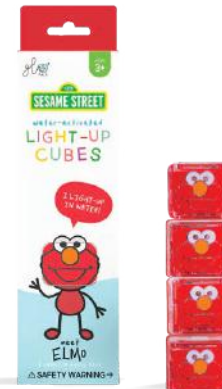

CSP: 4 Packs
 H 7" x W 5.75" x D 2"
 Ages: 3Y+
 Price: \$8.50 Wholesale

CSP: 5 Packs
 H 6.25" x W 1.75" x D 0.75"
 Ages: 3Y+
 Price: \$6.00 Wholesale

GP-FIN-DISP-SS4PK-LCD
 H 14" x W 9.75" x D 5"

ABBY CADABBY
GPCHABBY
UPC: 850016823397

BIG BIRD
GPCHBIGBIRD
UPC: 850016823403

COOKIE MONSTER
GPCHCOOKIE
UPC: 850016823410

ELMO
GPCHELMO
UPC: 850016823298

ABBY CADABBY CUBES
GP4PKABBY
UPC: 850016823427

BIG BIRD CUBES
GP4PKBIGBIRD
UPC: 850016823441

COOKIE MONSTER CUBES
GP4PKCOOKIE
UPC: 850016823434

ELMO CUBES
GP4PKELMO
UPC: 850016823281

Pricing for all products is the same as their individual parent products.

**DANIEL
TIGER'S
NEIGHBOURHOOD®**

Join us in the Neighborhood of Make-Believe and roar into playtime with our new Pal, Daniel Tiger! We've partnered with Daniel Tiger's Neighborhood® and PBS to create a limited-edition line of Glo Pals® products featuring this beloved little tiger.