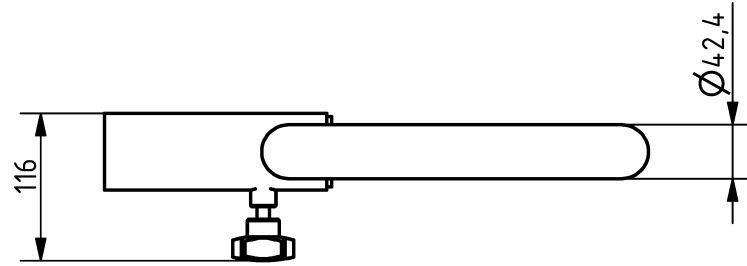

BESTRONG

[bestrongworld](#) [bestrongworld](#) [global.bestrong.com](#) info@bestrong.com