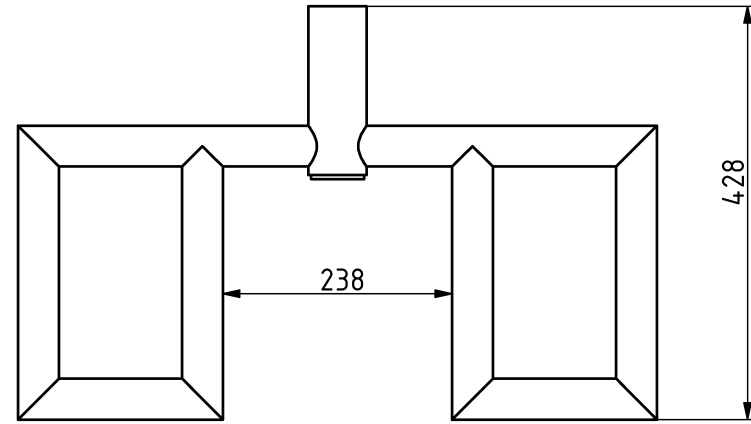

BESTRONG

[bestrongworld](#) [bestrongworld](#) [global.bestrong.com](#) info@bestrong.com