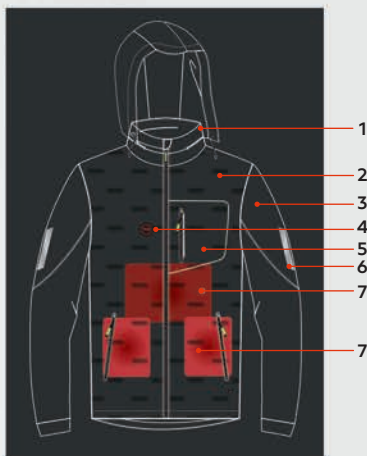

# Thermo JACKET

\*Power bank is not included

- 1 concealed hood inside the collar
- 2 sorona® padding
- 3 flexible sleeves
- 4 controls switch
- 5 external pockets
- 6 reflective print
- 7 heating panels