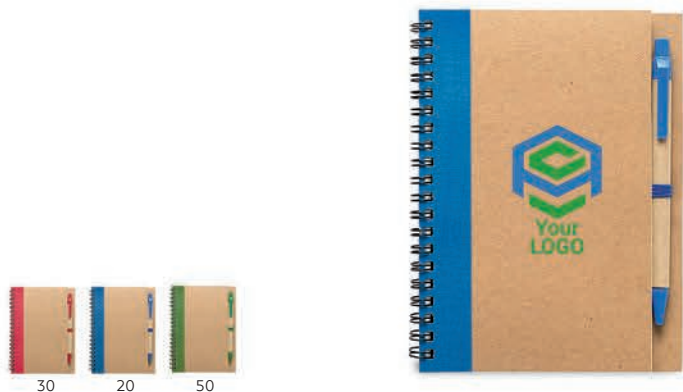

Verde / 34.066

NOTEBOOK WITH PEN

Size: 18 x 13 x 1.3 cm Packing: 50/25/1 Recommended print type: screen printing