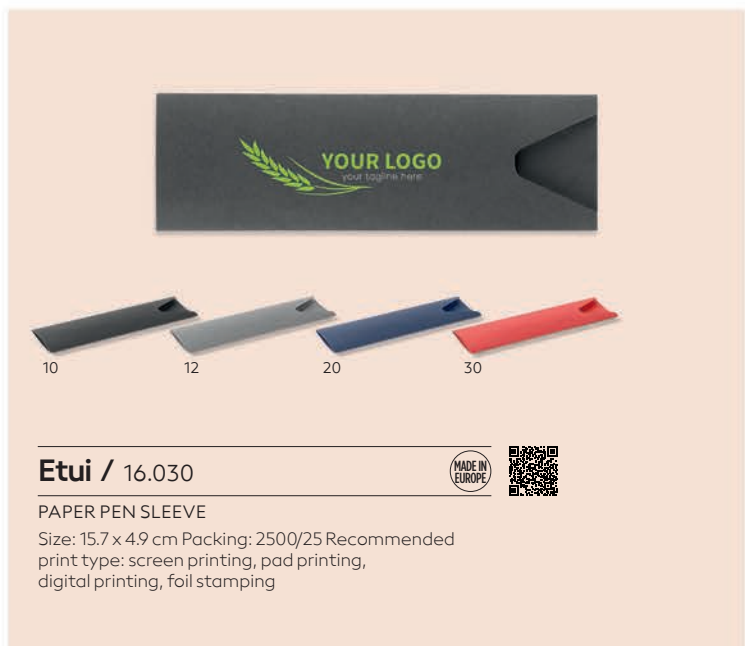

Etui / 16.030

PAPER PEN SLEEVE

Size: 15.7 x 4.9 cm Packing: 2500/25 Recommended print type: screen printing, pad printing, digital printing, foil stamping