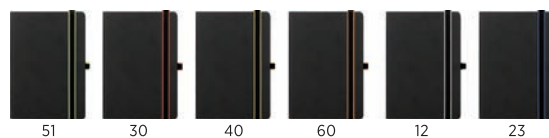

Stanley Black / 991.033

A5 NOTEBOOK

Book block: printed on white offset paper 80 g/m², 192 lined pages Cover material: thermo sensitive PU Size: 14 x 21 cm Packing: 20 Recommended print type: hot stamping, screen printing, foil stamping, digital printing