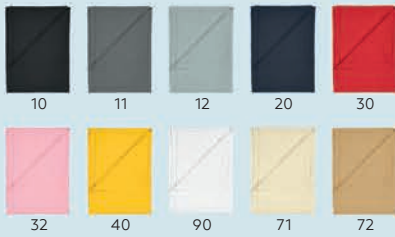

Cocolo / 56.020

N

KITCHEN CLOTH WITH WAFFLE STRUCTURE

Size: 50 x 70 cm Composition: 100% cotton Packing: 200/10/1
Recommended print type: embroidery