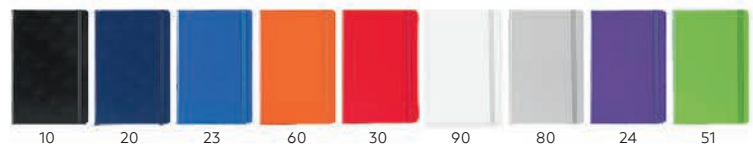

Toto Maxi / 991.021

B5 NOTEBOOK

Book block: printed on ivory offset paper 80 g/m², 192 lined pages
Cover material: vinyl Size: 17 x 24 cm Packing: 20
Recommended print type: screen printing, digital printing, foil stamping