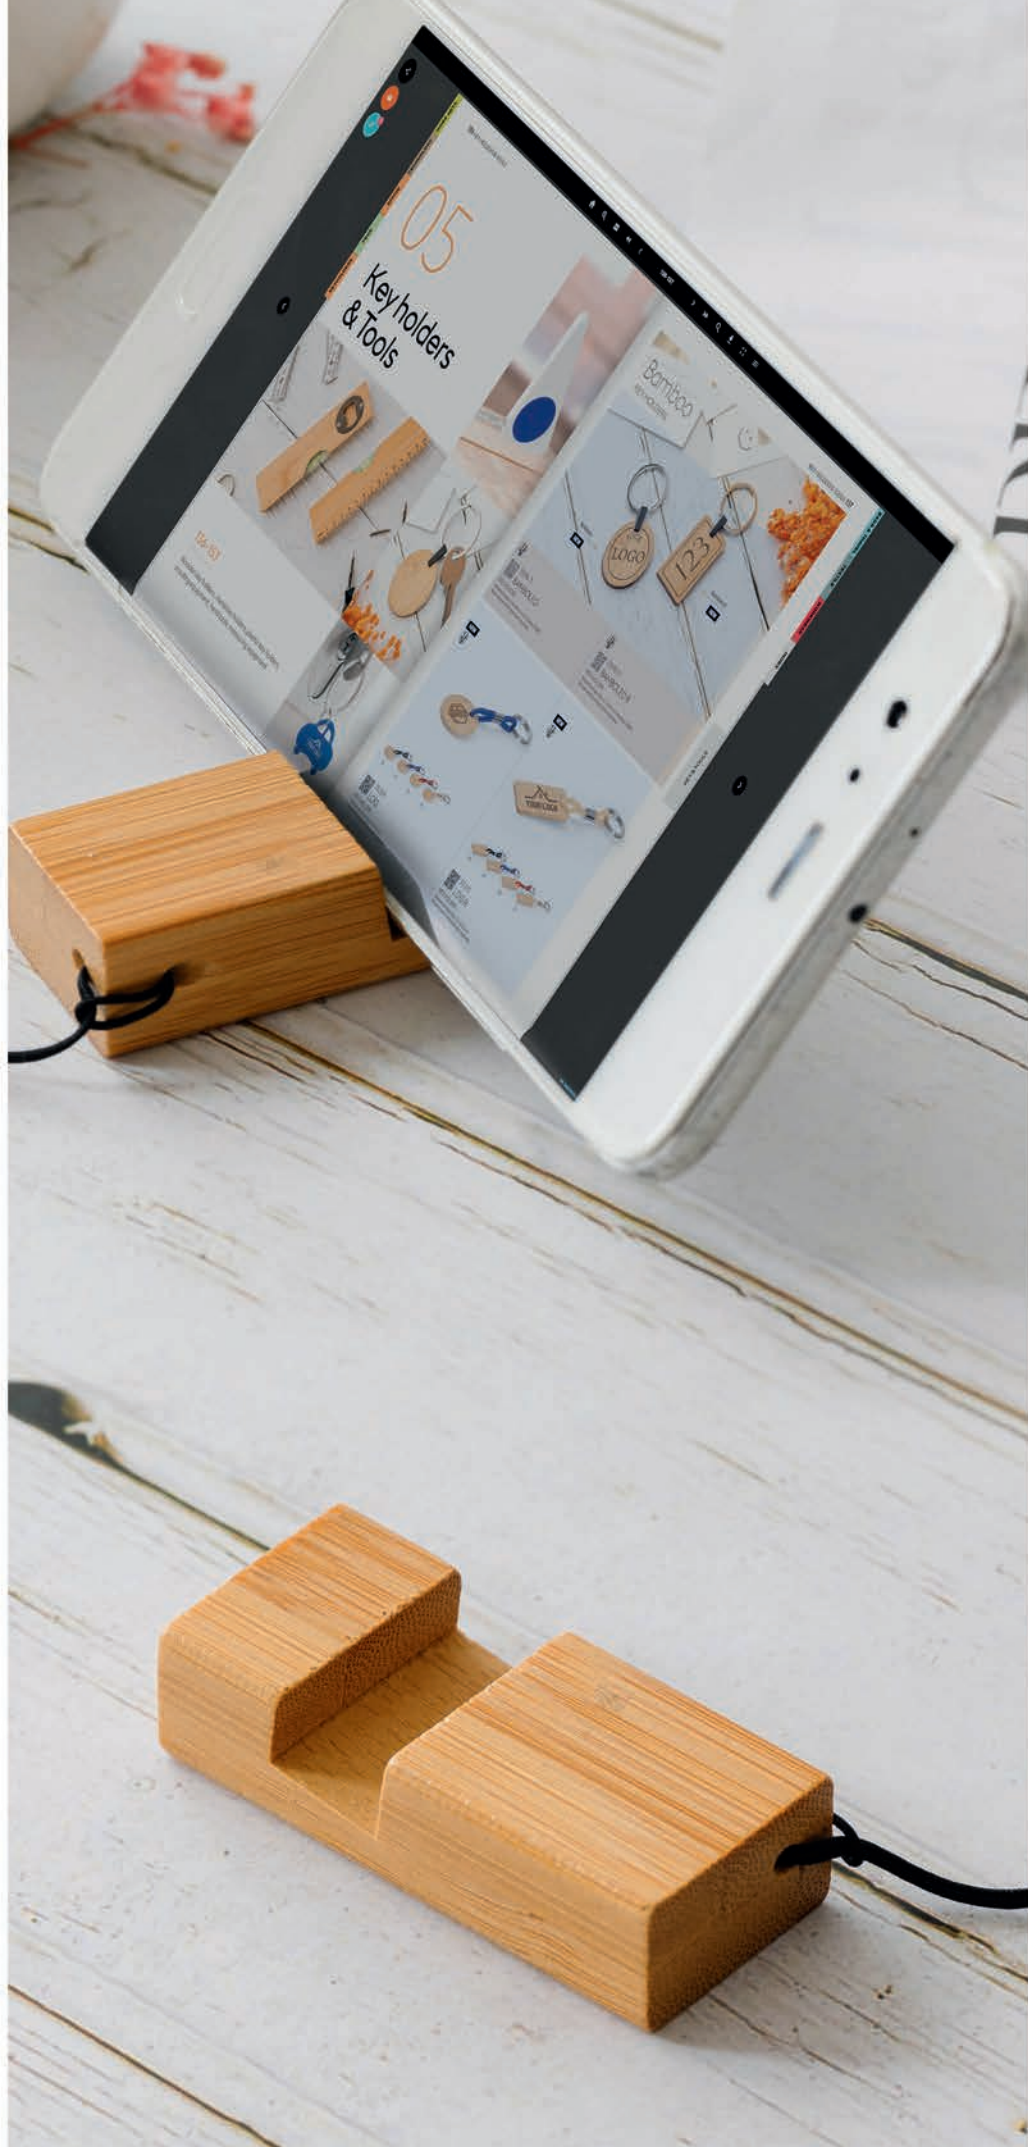

05

KEY HOLDERS & TOOLS

■ Metal key holders, plastic key holders, wooden key holders, measuring equipment, scouting equipment, hand tools