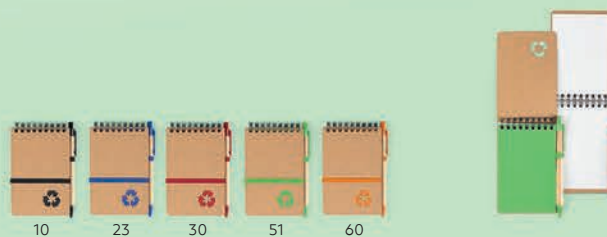

Go Green
NOTEBOOKS WITH PENS

Green / 34.511

NOTEBOOK WITH PEN

Size: 12.5 x 8.5 x 1.3 cm Packing: 100/50/1 Recommended print type: screen printing