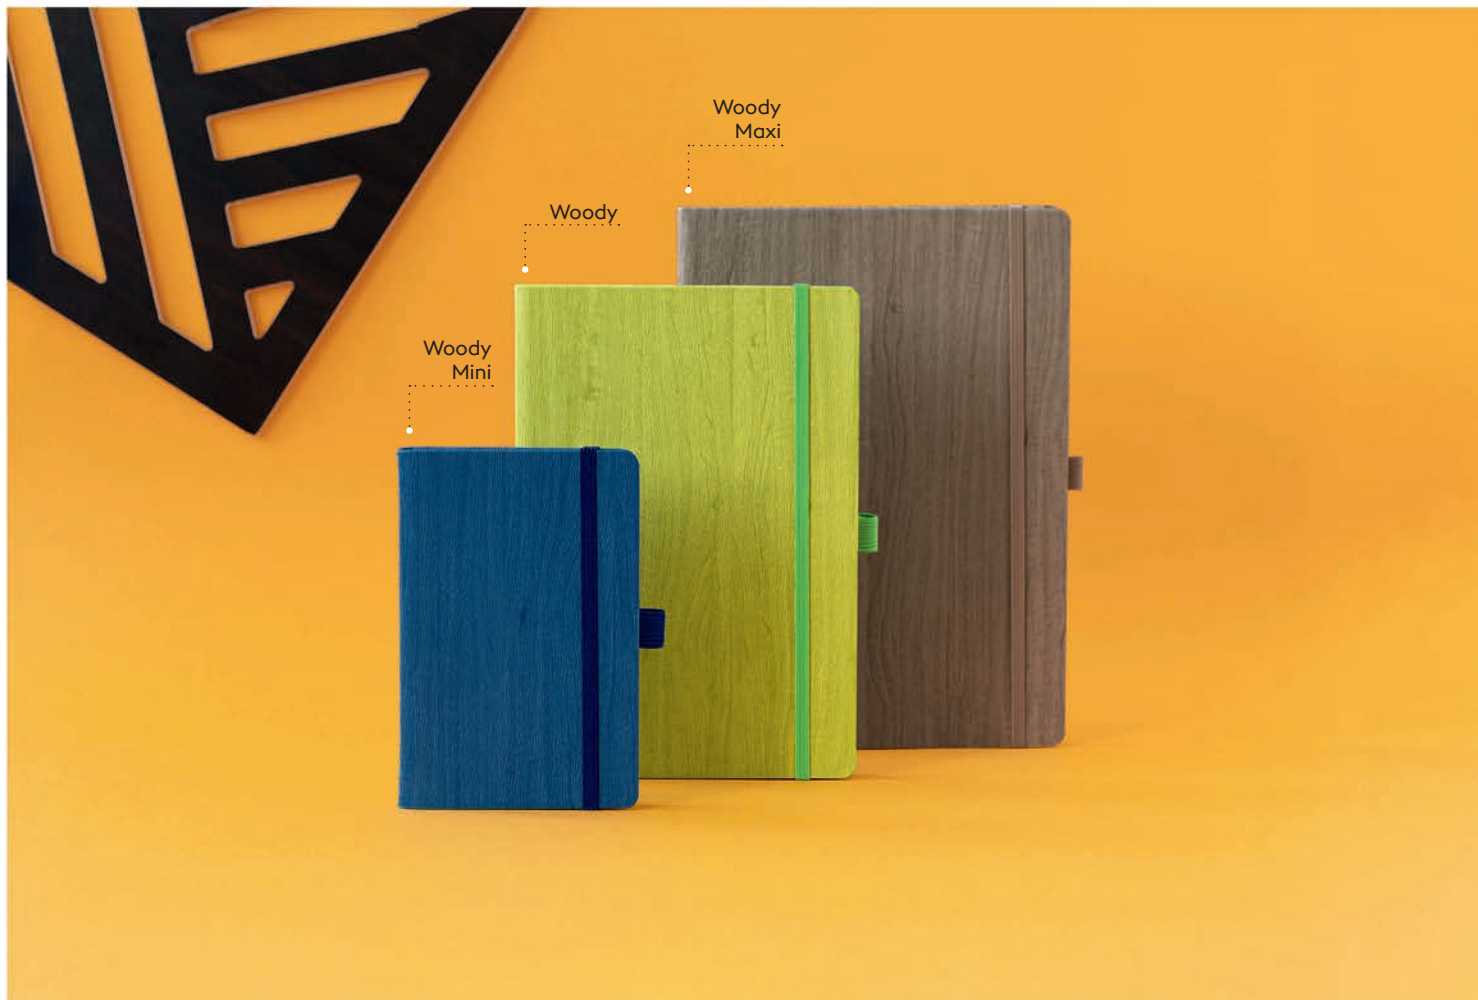

Woody Mini / 991.019

A6 NOTEBOOK

Book block: printed on ivory offset paper 80 g/m², 192 lined pages

Cover material: thermo sensitive PU Size: 9 x 14 cm Packing: 20

Recommended print type: digital printing, hot stamping

Woody / 991.018

A5 NOTEBOOK

Book block: printed on ivory offset paper 80 g/m², 192 lined pages

Cover material: thermo sensitive PU Size: 14 x 21 cm Packing: 20

Recommended print type: digital printing, hot stamping

Woody Maxi / 991.020

B5 NOTEBOOK

Book block: printed on ivory offset paper 80 g/m², 192 lined pages

Cover material: thermo sensitive PU Size: 17 x 24 cm Packing: 20

Recommended print type: digital printing, hot stamping