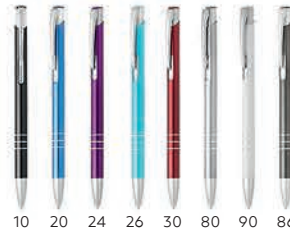

10 20 24 26 30 80 90 86

Oggi Slim / 11.052

METAL BALL PEN

Ink color: blue Size: Ø 0.8 x 13.8 cm Packing: 600/50
Recommended print type: laser engraving, .10, .90 - pad printing