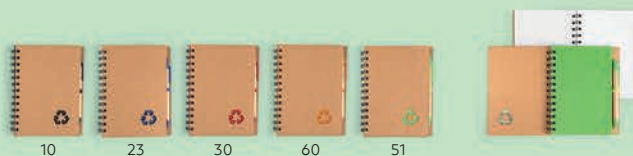

**Go Green**  
NOTEBOOKS WITH PENS

**Green / 34.511**

NOTEBOOK WITH PEN

Size: 12.5 x 8.5 x 1.3 cm Packing: 100/50/1 Recommended print type: screen printing

**Geo / 34.512**

NOTEBOOK WITH PEN

Size: 18 x 13 x 1.3 cm Packing: 50/25/1 Recommended print type: screen printing