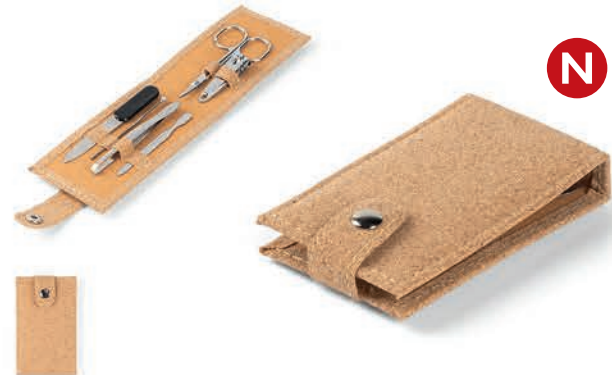

Barn / 32.306.71

MANICURE SET, 6/1

Material: cork Size: 11 x 6 x 5 cm

Packing: 200/50/1 Recommended print type:

laser engraving, screen printing