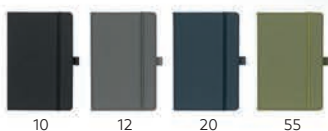

**i** In order to print easily, plate is not attached to the product

**Dublin / 34.270**

**PORTFOLIO CASE WITH A5 NOTEBOOK**

Book block: printed on ivory offset paper 80 g/m<sup>2</sup>, 128 lined pages  
 Cover material: fabric Size: 16.5 x 22.5 x 2.5 cm Packing: 20/1  
 Recommended print type: digital printing, laser engraving