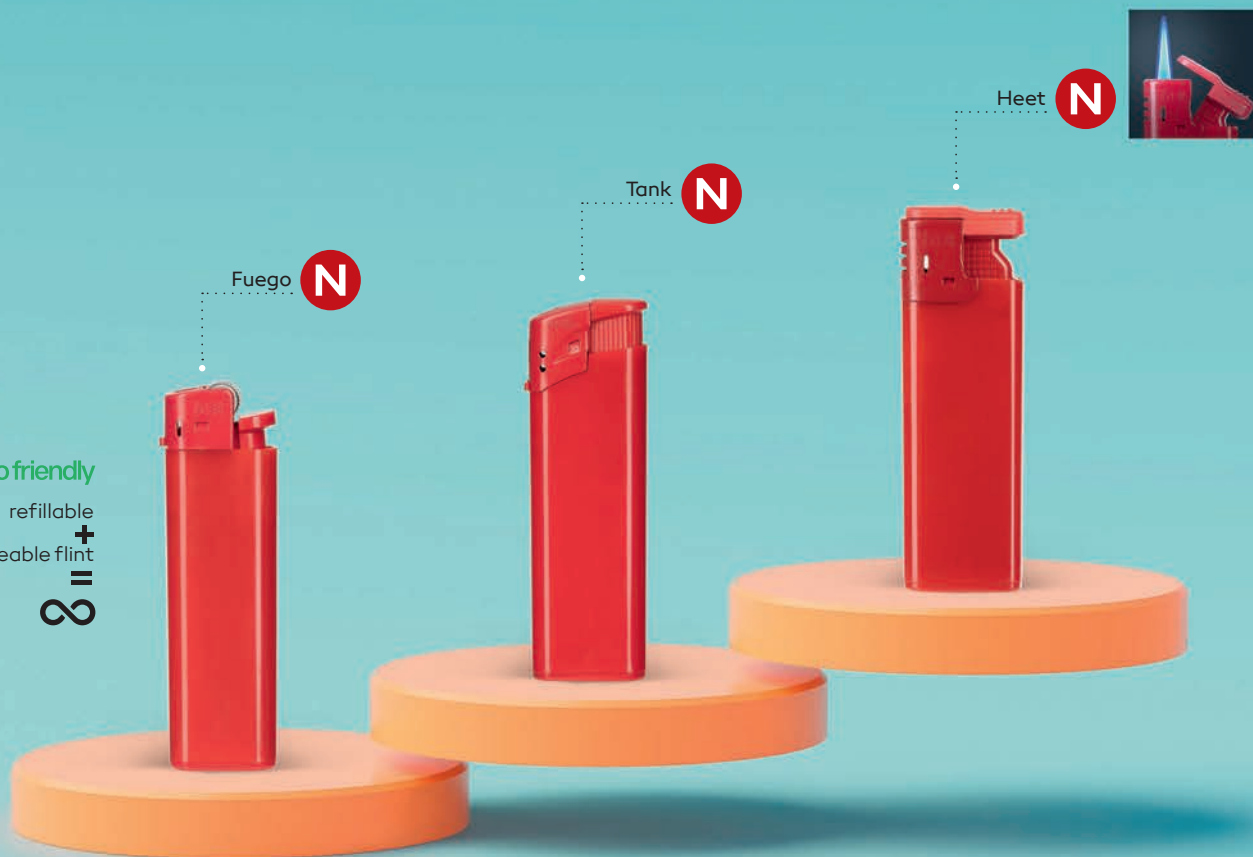

### Iscra / 20.051

PLASTIC ELECTRONIC LIGHTER

Size: 8.2 x 2.6 x 1.2 cm Packing: 1000/50

Recommended print type: screen printing, pad printing, digital printing

refillable  
+  
replaceable flint  
∞

**Fuego / 21.010**