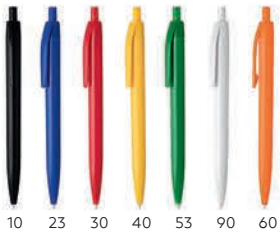

10 23 30 40 53 90 60

Amiga / 10.161

PLASTIC BALL PEN

Ink color: blue Size: Ø 1 x 13.8 cm Packing: 1000/100
Recommended print type: pad printing