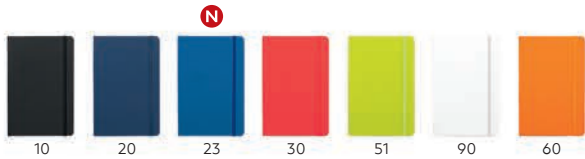

Note / 34.367

A5 NOTEBOOK

Book block: printed on white offset paper 70 g/m², 160 lined pages
Cover material: PU Size: 14 x 21 cm Packing: 50
Recommended print type: screen printing, digital printing, foil stamping, hot stamping, laser engraving