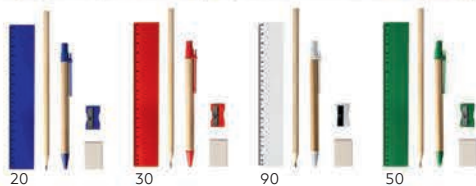

Level20 / 34.435.71

RULER, 20 cm
Size: 23 x 4 x 0.3 cm Packing: 1000/25 Recommended print type: screen printing, pad printing, laser engraving