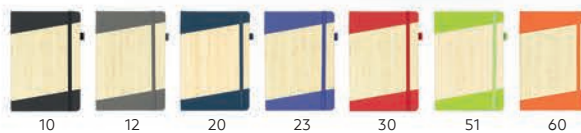

Klimt Cork / 34.585.71

A5 NOTEBOOK

Book block: printed on ivory offset paper 80 g/m², 160 lined pages
Cover material: cork combined with bamboo Size: 14.5 x 21 cm Packing: 20
Recommended print type: digital printing, laser engraving

Klimt / 34.568

A5 NOTEBOOK

Book block: printed on ivory offset paper 80 g/m², 160 lined pages
Cover material: thermo sensitive PU in combination with bamboo Size: 14.5 x 21 cm
Packing: 20 Recommended print type: digital printing, laser engraving