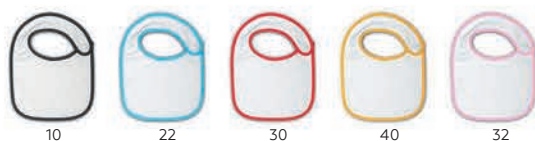

# Baby CORNER

**Toby / 56.019.90**

N KIDS

BABY TOWEL, 350 g/m<sup>2</sup>  
 Size: 70 x 70 cm  
 Composition: 100% cotton  
 Packing: 40/20/1  
 Recommended print type: embroidery

N

10 22 30 40 32

**Baby / 57.039**