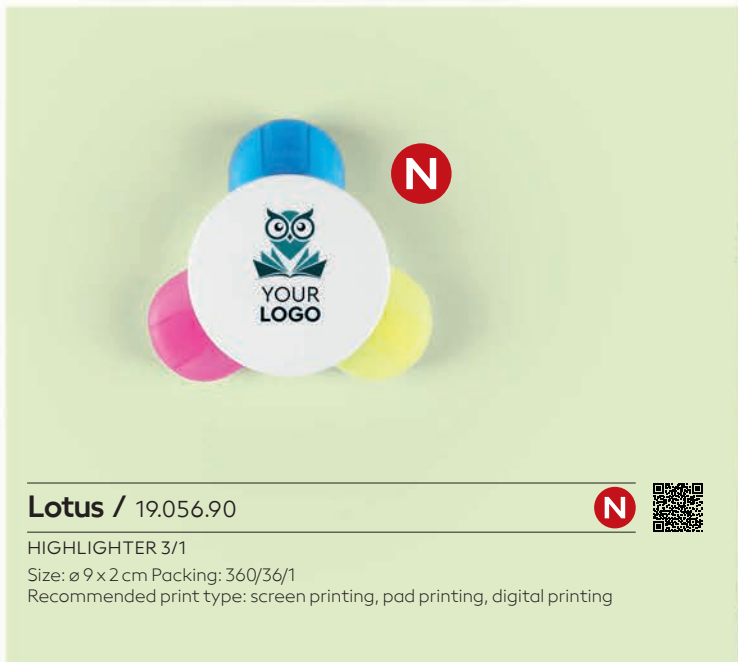

Lotus / 19.056.90

HIGHLIGHTER 3/1

Size: $\varnothing$ 9 x 2 cm Packing: 360/36/1

Recommended print type: screen printing, pad printing, digital printing