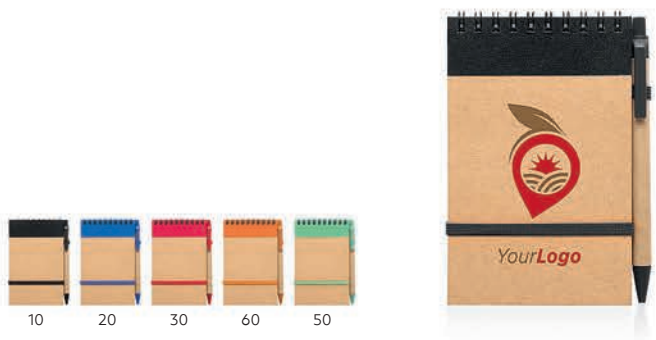

Recommended print type: screen printing, digital printing

**Natura / 34.292.71**

NOTEBOOK WITH PEN

Size: 9.8 x 14 x 0.9 cm Packing: 100/50/1 Recommended print type: screen printing, pad printing, digital printing