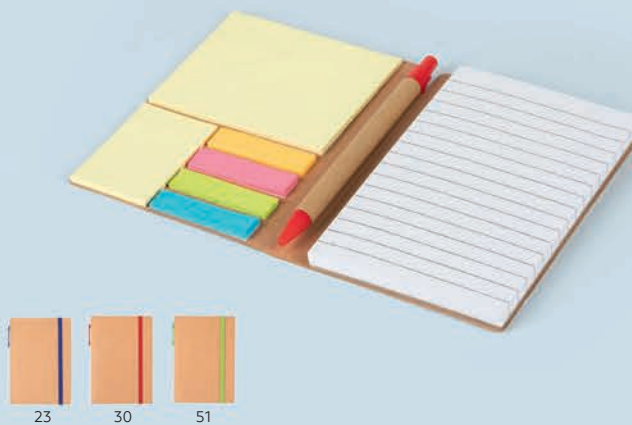

Snap / 34.607

MAGNETIC NOTE SET

Size: 10 x 14 cm Packing: 200/50/1

Recommended print type: screen printing

Ozone / 34.390

NOTE SET

Size: 14.2 x 10 x 1.1 cm Packing: 100/50/1

Recommended print type: screen printing