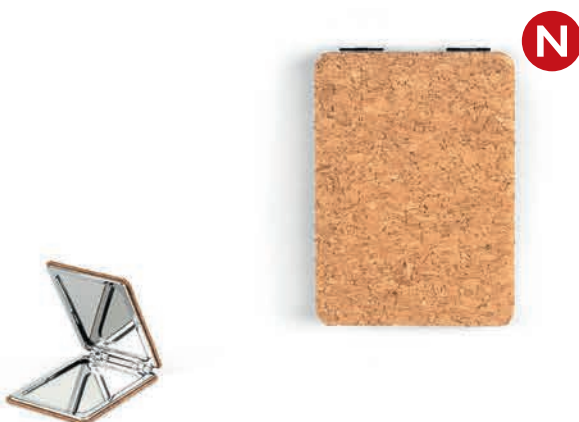

Beauty R / 32.284.71

MIRROR

Material: cork Size: 8.7 x 6.2 x 0.9 cm Packing: 100/50/1
Recommended print type: laser engraving, screen printing