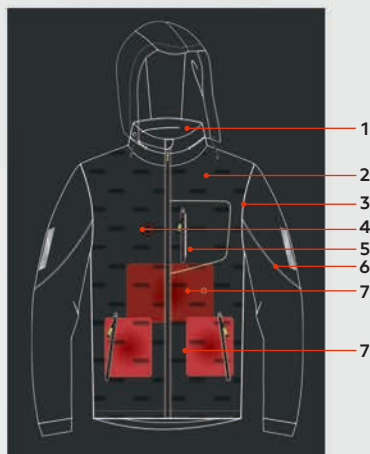

# Thermo JACKET

\*Power bank is not included

- 1 concealed hood inside the collar
- 2 sorona® padding
- 3 flexible sleeves
- 4 controls switch
- 5 external pockets
- 6 reflective print
- 7 heating panels