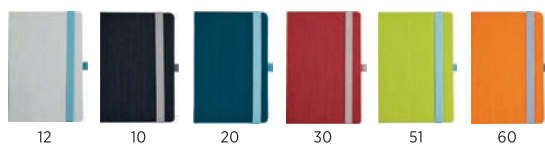

**Eden / 34.641.71**

A5 NOTEBOOK

Book block: printed on stone paper 120 g/m<sup>2</sup>, 160 lined pages  
 Cover material: cork Size: 13 x 21 cm Packing: 30  
 Recommended print type: hot stamping, digital printing