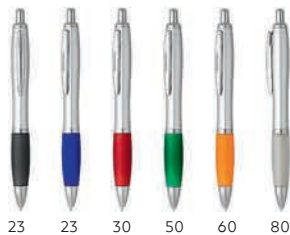

Balzac S / 10.164

PLASTIC BALL PEN

Ink color: blue Size: Ø 1.3 x 14 cm Packing: 1000/50
Recommended print type: pad printing