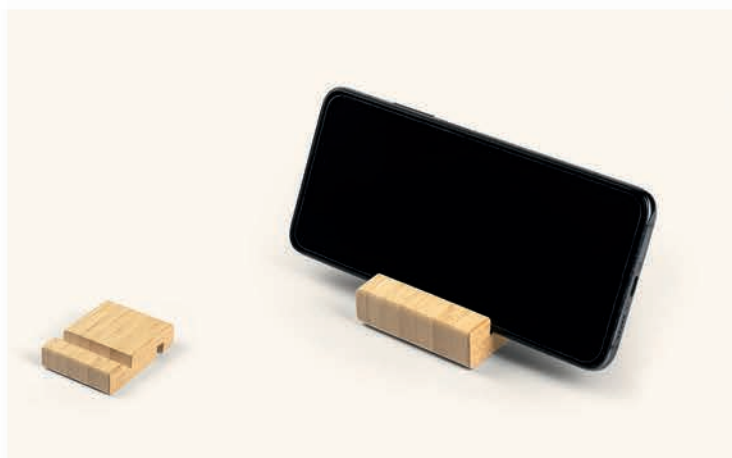

### Base Mini / 34.540.71

MOBILE PHONE HOLDER

Material : bamboo Size: 8 x 6 x 2 cm Packing: 162/81/1  
Recommended print type: laser engraving