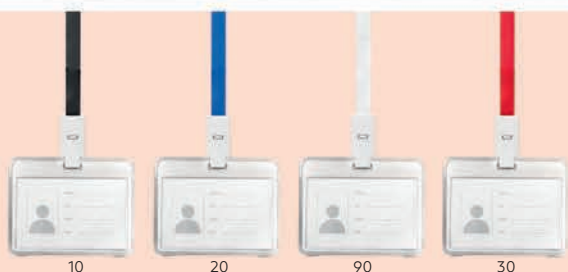

## Fridge magnets collection

**Ego / 35.144**

PLASTIC ID CARD HOLDER WITH LANYARD  
 Size: 9.7 x 7.7 x 0.7 cm Size: 384/48  
 Recommended print type: digital printing

**Holding / 35.138**

PLASTIC ID CARD HOLDER WITH LANYARD  
 Size: 9.7 x 7.7 x 0.7 cm Packing: 384/48  
 Recommended print type: digital printing