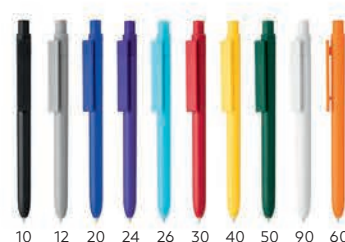

10 12 20 24 26 30 40 50 90 60

Ivy / 10.194

PLASTIC BALL PEN

Ink color: blue Size: Ø 1 x 14.5 cm
Packing: 1000/50 Recommended print type:
pad printing, digital printing

Onyx / 10.178

PLASTIC BALL PEN

Ink color: blue Size: Ø 1.1 x 14.2 cm
Packing: 1000/50 Recommended print type:
pad printing, digital printing

Ava / 10.180

PLASTIC BALL PEN

Ink color: blue Size: Ø 1 x 13.9 cm
Packing: 1000/50 Recommended print type:
pad printing, digital printing