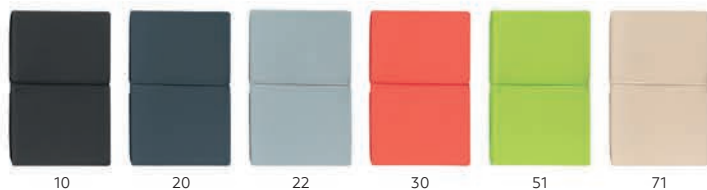

OFFICE

Modimo / 34.595

A5 NOTEBOOK

Book block: printed on ivory offset paper 80 g/m², 2 x 64 lined pages, planner and book block for notes
Cover material: recycled leather Size: 14 x 21.7 cm Packing: 54
Recommended print type: hot stamping, screen printing, foil stamping, laser engraving, digital printing