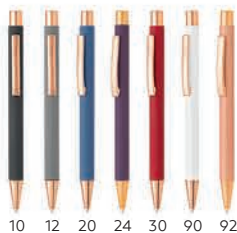

10 12 20 24 30 90 92

Titanium Rose Gold / 11.097

METAL BALL PEN

Ink color: blue Size: Ø 1x 13.5 cm Packing: 500/50
Recommended print type: laser engraving, digital printing