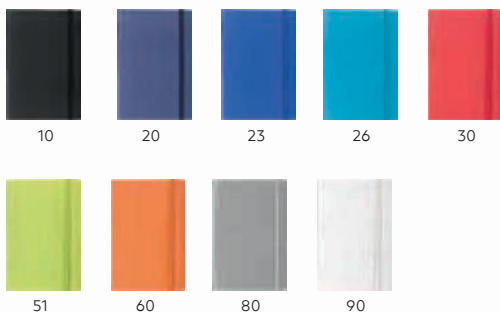

Modest / 991.027

A5 NOTEBOOK

Book block: printed on white offset paper 80 g/m², 192 lined pages

Cover material: thermo sensitive PU Size: 14 x 21 cm Packing: 20

Recommended print type: screen printing, digital printing, foil stamping, hot stamping, laser engraving