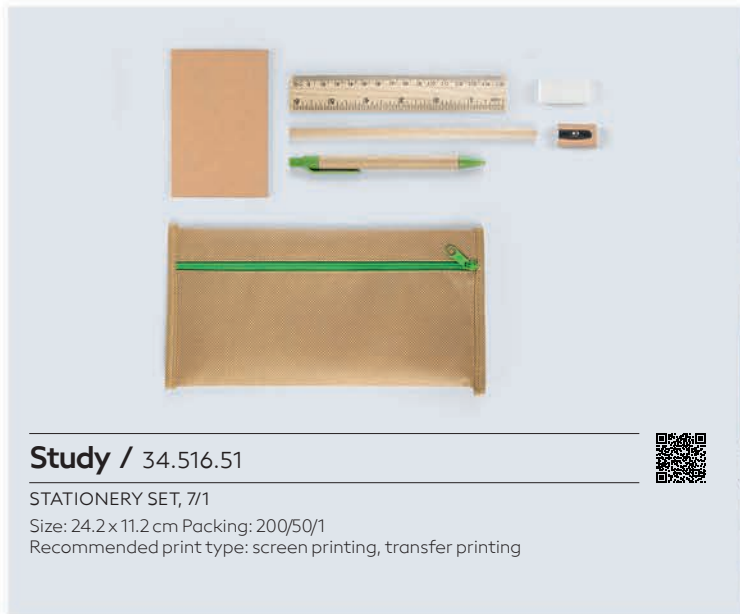

**Michelangelo / 34.458.71**

MINI EASEL AND CANVAS

Size: 8 x 13 x 2 cm Canvas size: 9 x 7 x 1 cm Packing: 480/1  
Recommended print type: digital printing

**Fantasy / 34.518.71**

KIDS

COLORING SET

Size: 20 x 21 x 1.7 cm Packing: 50/25/1  
Recommended print type: digital printing