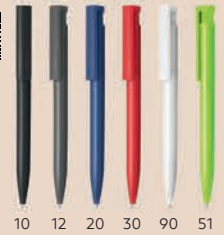

Zigi / 10.169

PLASTIC BALL PEN

Ink color: blue Size: Ø 1.1 x 14 cm Packing: 1000/50 Recommended print type: pad printing, digital printing