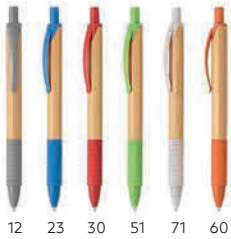

Packing: 200/20

Recommended print type: pad printing

11 80 81 82 83 85

**Halter / 10.136**

PLASTIC TOUCH BALL PEN WITH MOBILE DEVICE HOLDER

Ink color: blue Size: Ø 1.1 x 14.6 cm Packing: 1000/50 Recommended print type: pad printing, screen printing