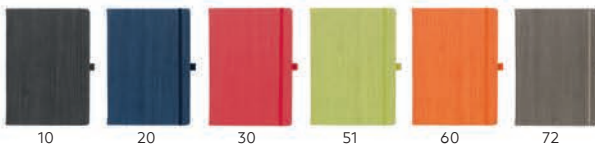

**Woody Maxi / 991.020**

B5 NOTEBOOK

Book block: printed on ivory offset paper 80 g/m<sup>2</sup>, 192 lined pages

Cover material: thermo sensitive PU Size: 17 x 24 cm Packing: 20

Recommended print type: digital printing, hot stamping