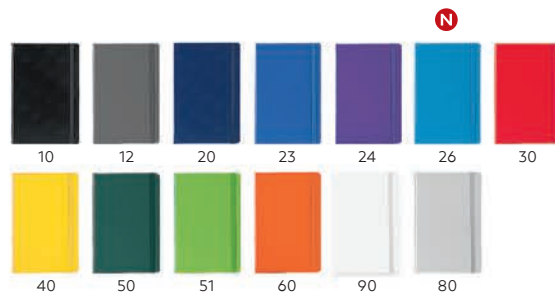

Toto / 991.009

A5 NOTEBOOK

Book block: printed on ivory offset paper 80 g/m², 192 lined pages
Cover material: vinyl Size: 14 x 21 cm Packing: 20
Recommended print type: screen printing, digital printing, foil stamping