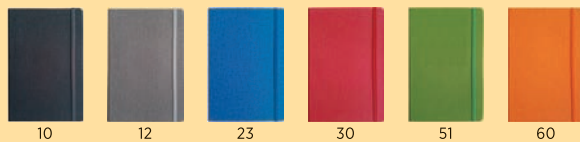

Elegant / 991.028

A5 NOTEBOOK

Book block: printed on white offset paper 80 g/m², 192 lined pages
Cover material: thermo sensitive PU Size: 14 x 21 cm Packing: 20
Recommended print type: hot stamping, digital printing