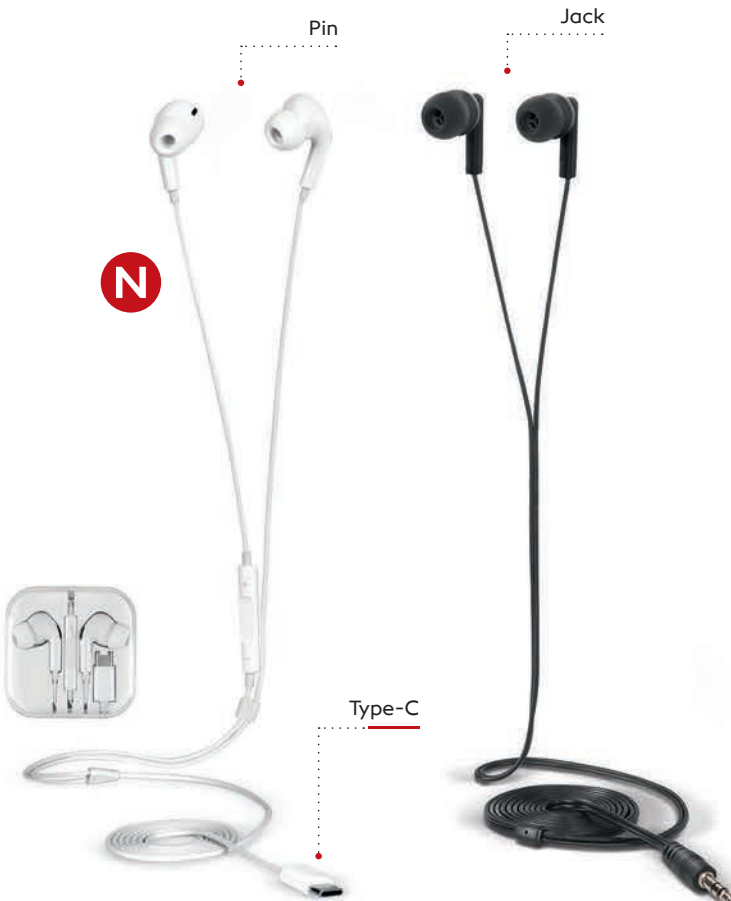

**Eon / 37.946.90**

WIRELESS STEREO EARBUDS  
Size: 6 x 6 x 1.5 cm cm Packing: 100/1/1  
Recommended print type: pad printing,  
screen printing, digital printing

**N**

Pin

Jack

Type-C

**Pin / 37.991.90**

**N**