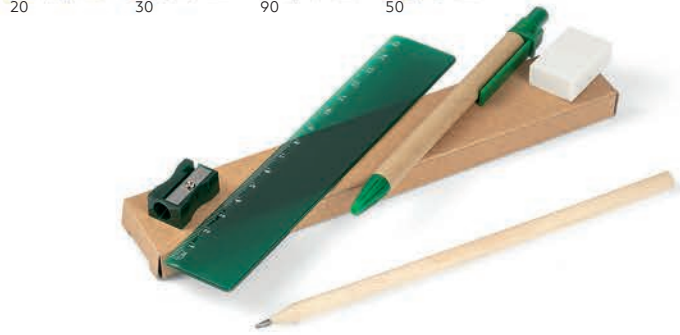

Class / 34.457

STATIONERY SET, 5/1
Size: 19.7 x 3.4 x 1.2 cm Packing: 400/100/1
Recommended print type: digital printing