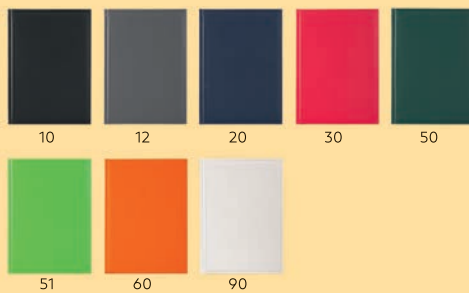

Island / 991.017

B5 NOTEBOOK

Book block: printed on white offset paper 80 g/m², 192 lined pages
Cover material: vinyl Size: 16.5 x 23.5 cm Packing: 20
Recommended print type: screen printing, foil stamping, digital printing