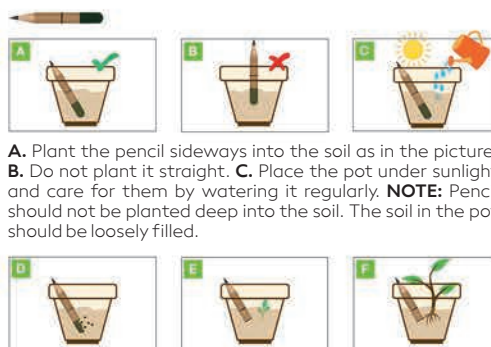

A. Plant the pencil sideways into the soil as in the picture. **B.** Do not plant it straight. **C.** Place the pot under sunlight and care for them by watering it regularly. **NOTE:** Pencil should not be planted deep into the soil. The soil in the pot should be loosely filled.

D. The capsule gets dissolved and begins to expose. **E.** After 5-7 days, the seeds begin to germinate and form a sprout. **F.** After 10-12 days, the sprout grows into a plant.

Life / 12.008

WOODEN PENCIL HB
Size: Ø 0.7 x 18.2 cm Packing: 1000/50
Recommended print type: pad printing, laser engraving

12.008.01	MINT
12.008.03	LAVANDER
12.008.04	BASIL