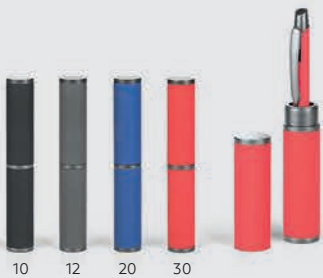

10 11 20 80

**Zeta / 14.141**

METAL BALL PEN WITH PAPER SLEEVE  
 Ink color: blue Sleeve size: 15.7 x 4.9 x 1.5 cm  
 Packing: 250/25  
 Recommended pen print type: laser engraving

PENS

10 12 20 30

**Orion Soft / 14.155**