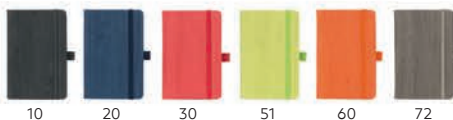

N

**Woody Mini / 991.019**

A6 NOTEBOOK

Book block: printed on ivory offset paper 80 g/m<sup>2</sup>, 192 lined pages

Cover material: thermo sensitive PU Size: 9 x 14 cm Packing: 20

Recommended print type: digital printing, hot stamping