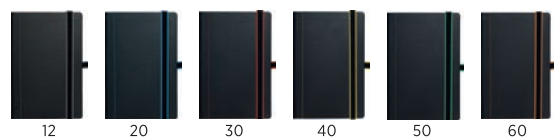

Stanley / 991.003

A5 NOTEBOOK

Book block: printed on white offset paper 80 g/m², 192 lined pages Cover material: thermo sensitive PU Size: 14 x 21 cm Packing: 20 Recommended print type: hot stamping, screen printing, foil stamping, digital printing