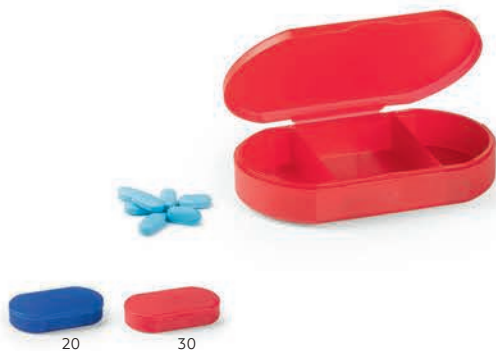

Daily / 32.187

PLASTIC BOX

Size: 6 x 3.3 x 1.1 cm Packing: 1000/100
Recommended print type: screen printing,
pad printing, digital printing

Clean 30F / 32.279.91

BOTTLE WITH CAP, 30 ml

Size: ø 2.8 x 10 cm Packing: 50

Clean 30S / 32.280.91

SPRAY BOTTLE, 30 ml

Size: ø 2.8 x 10.6 cm Packing: 50

Clean 50S / 32.281.91

SPRAY BOTTLE, 50 ml

Size: ø 3.2 x 11.4 cm Packing: 50

Clean 100S / 32.282.90

SPRAY BOTTLE, 100 ml

Size: ø 3.7 x 15 cm Packing: 50