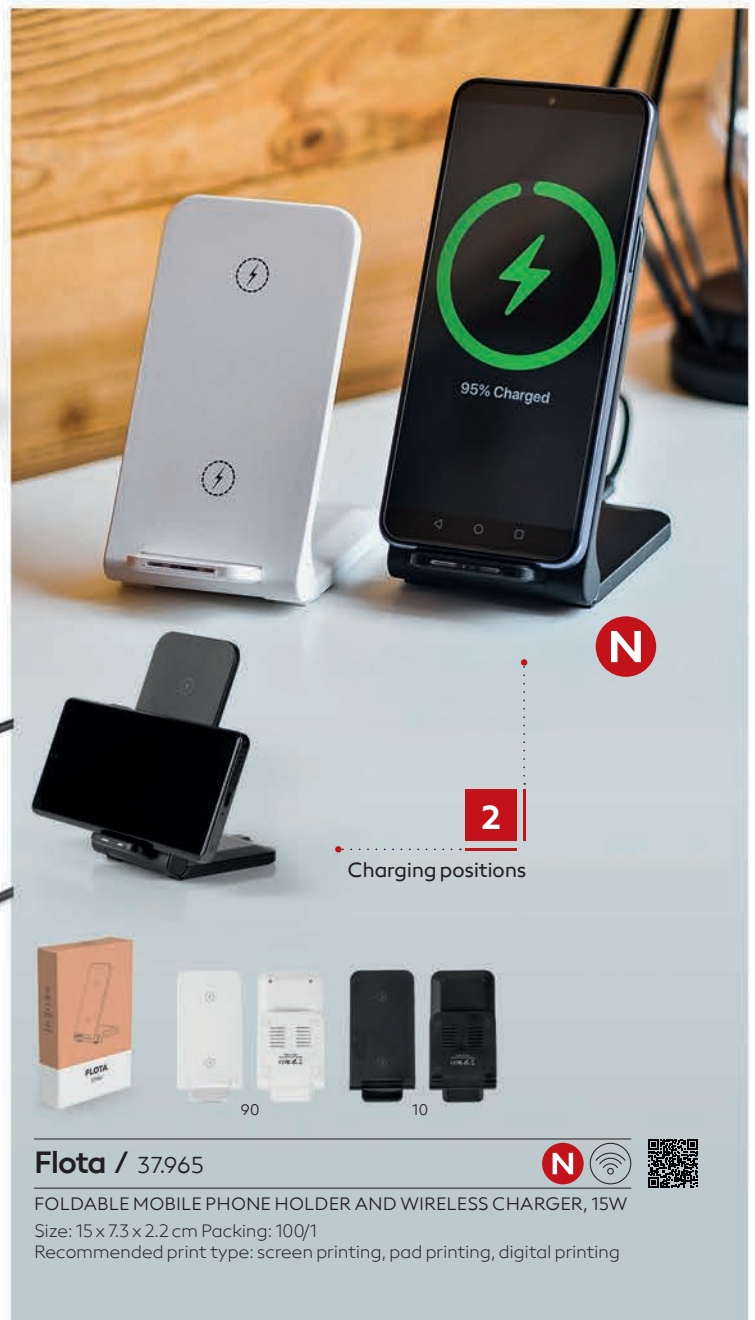

**Host / 37.944.71**

WIRELESS CHARGER, 10W

Material: bamboo Size: 13.5 x 7 x 1 cm Packing: 80/1

Recommended print type: laser engraving

**Flota / 37.965**

FOLDABLE MOBILE PHONE HOLDER AND WIRELESS CHARGER, 15W