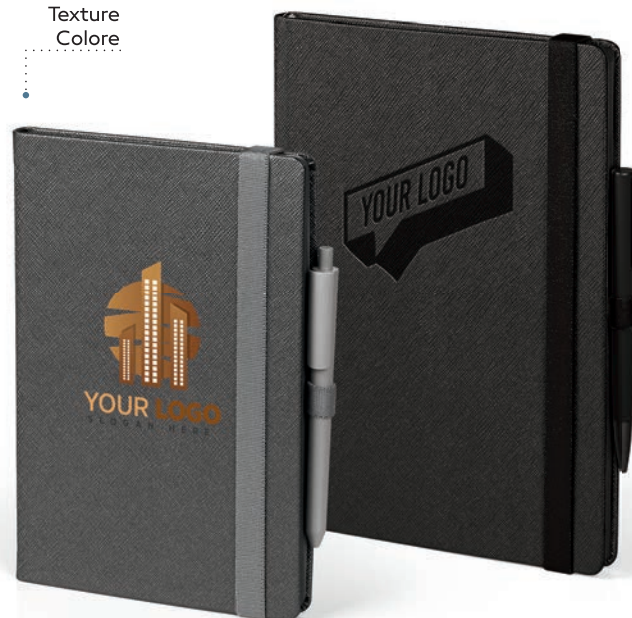

Texture Colore / 991.024

A5 NOTEBOOK

Book block: printed on white offset paper 80 g/m², 192 lined pages

Cover material: thermo sensitive PU Size: 14 x 21 cm Packing: 20

Recommended print type: hot&foil stamping, digital printing

Texture Colore Maxi / 991.025

B5 NOTEBOOK

Book block: printed on white offset paper 80 g/m², 192 lined pages

Cover material: thermo sensitive PU Size: 17 x 24 cm Packing: 20

Recommended print type: hot&foil stamping, digital printing

Texture
Colore Maxi

Texture
Colore