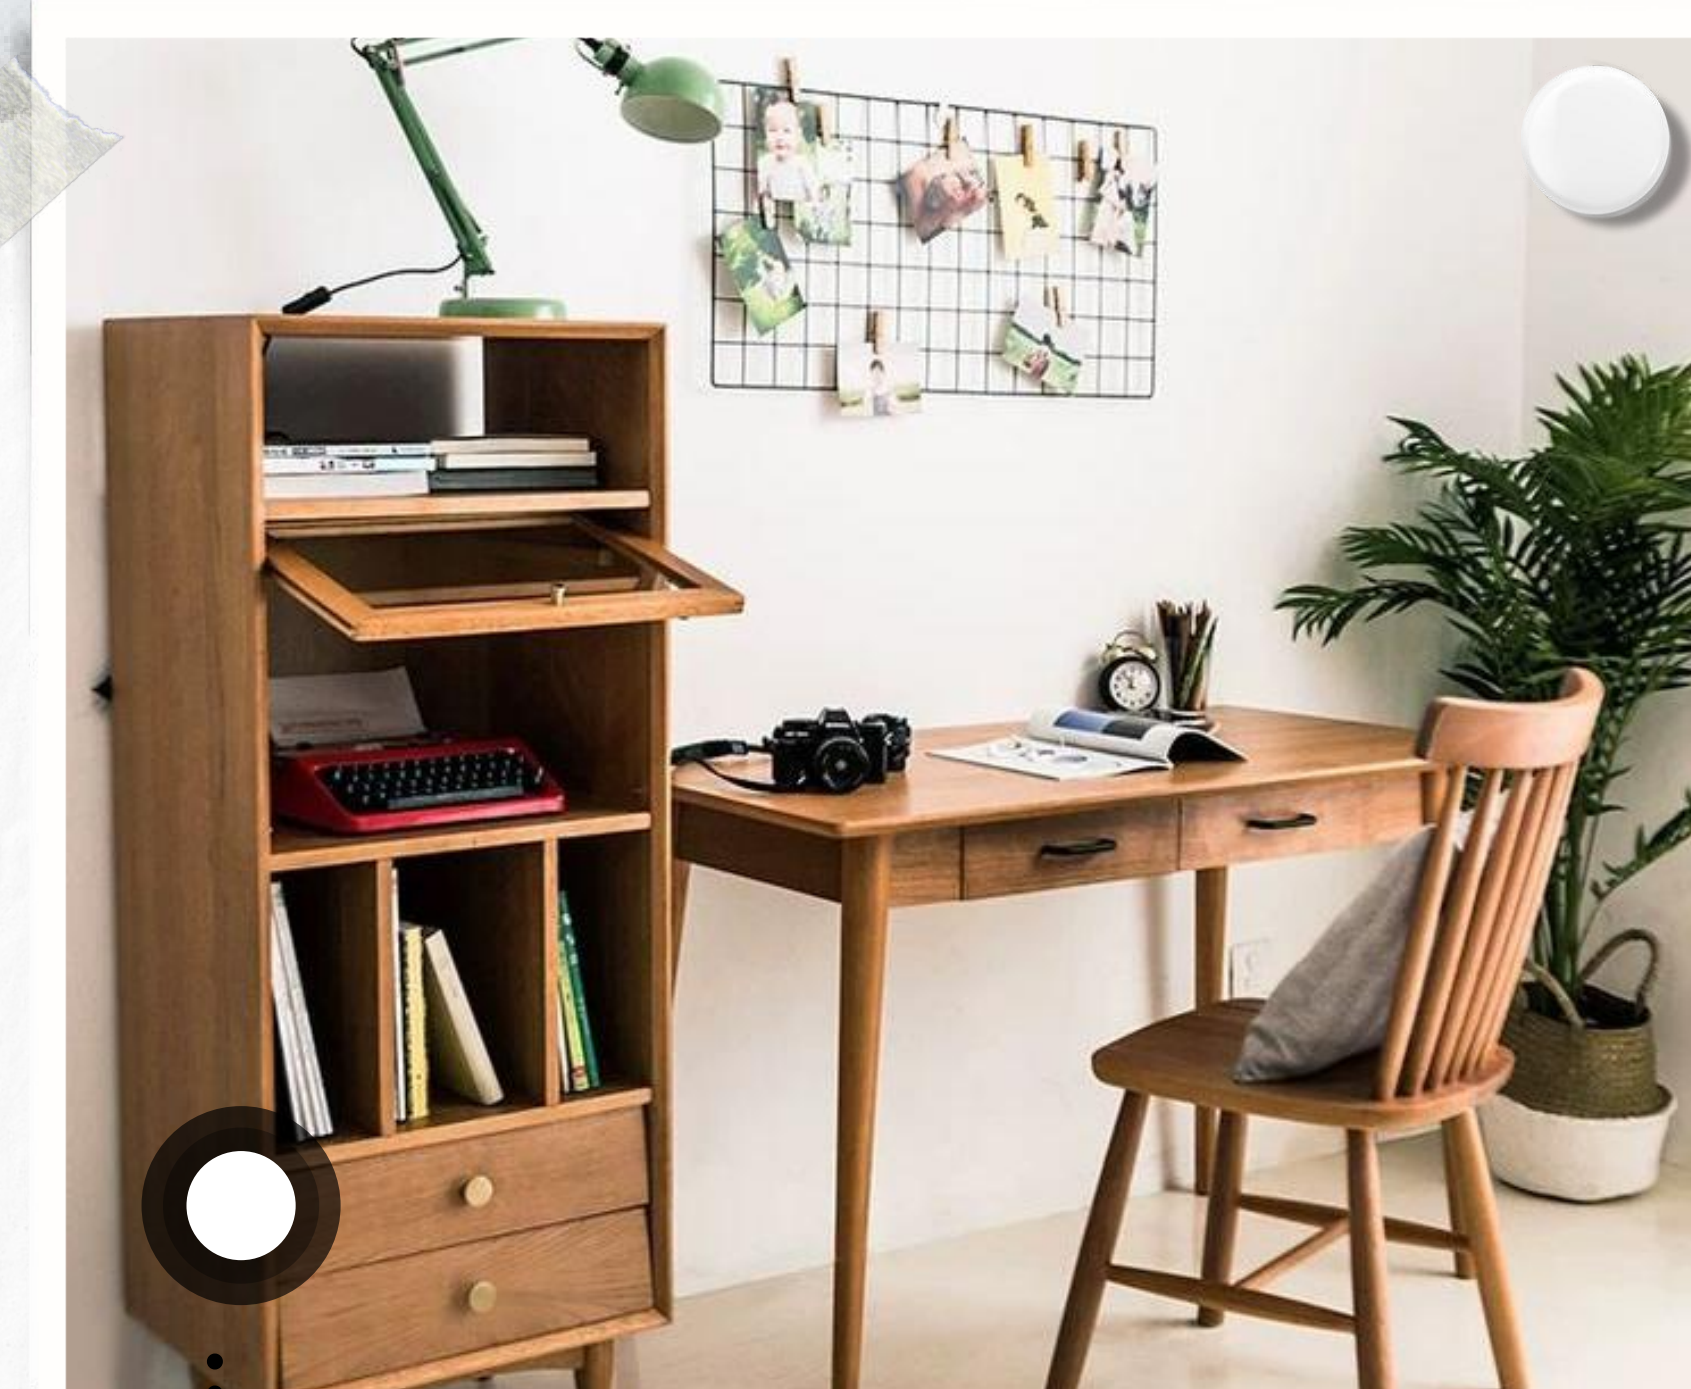

2x10 cm | Black  
2x 15 cm | Natural  
request-

Rp. 55.000

Meja Belajar

PRODUCT CODE: #876545

MEJA BELAJAR

From

Rp.4.000.000

PRODUCT CODE: #876545