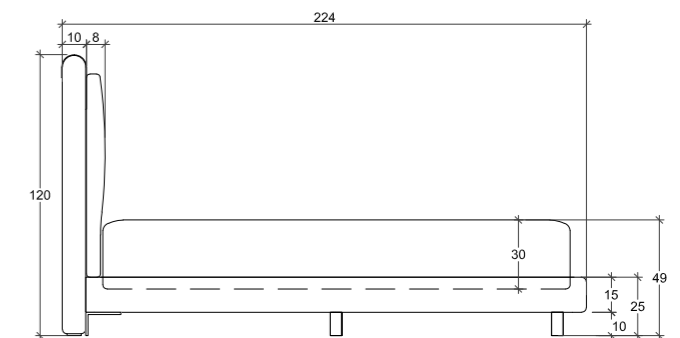

**KING:**  
Mattress: 180cm x 200cm  
Headboard 300cm W x 120cm H  
Base: 29cm H

**SUPERKING:**  
Mattress: 200cm x 200cm  
Headboard 320cm W x 120cm H  
Base: 29cm H

All of our items are made-to-order and subject to slight variations in overall dimensions. A tolerance of 1-5cm is given during the manufacturing process. The drawing shown is only a visual example.

### QUEEN:

Mattress: 160cm x 200cm  
Headboard: 204cm W x 120cm H  
Base: 25cm H

### KING:

Mattress: 180cm x 200cm  
Headboard: 204cm W x 120cm H  
Base: 25cm H

### SUPERKING:

Mattress: 200cm x 200cm  
Headboard: 204cm W x 120cm H  
Base: 25cm H

All of our items are made-to order and subject to slight variations in overall dimensions. A tolerance of 1-5cm is given during the manufacturing process. The drawing shown is only a visual example.