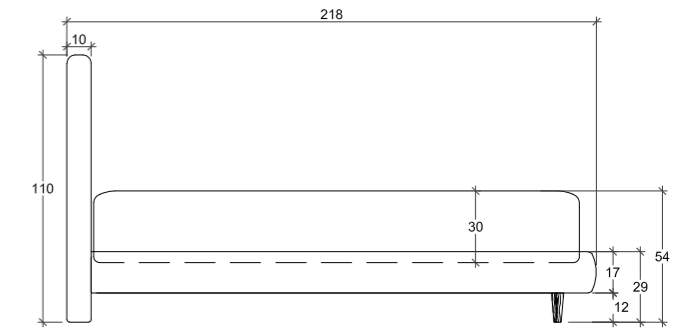

**QUEEN:**  
Mattress: 160cm x 200cm  
Headboard 184cm W x 110cm H  
Base: 29cm H

**KING:**  
Mattress: 180cm x 200cm  
Headboard 204cm W x 110cm H  
Base: 29cm H

**SUPERKING:**  
Mattress: 200cm x 200cm  
Headboard 224cm W x 110cm H  
Base: 29cm H