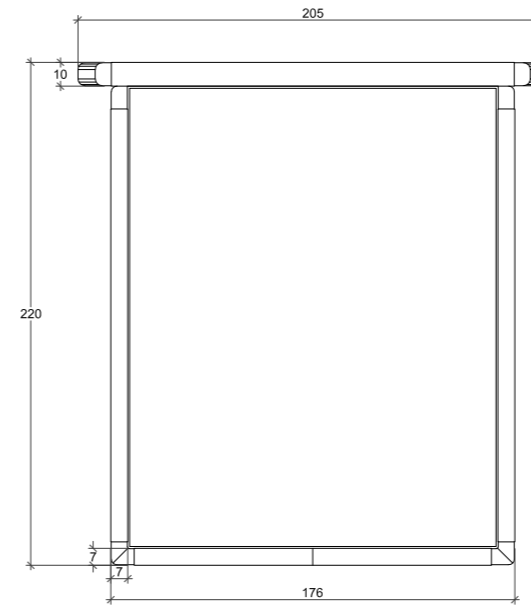

**QUEEN:**  
Mattress: 160cm x 200cm  
Headboard: 182cm W x 120cm H  
Base: 30cm H

**KING:**  
Mattress: 180cm x 200cm  
Headboard: 202cm W x 120cm H  
Base: 30cm H

**SUPERKING:**  
Mattress: 200cm x 200cm  
Headboard: 242cm W x 120cm H  
Base: 30cm H

**QUEEN:**  
Mattress: 160cm x 200cm  
Headboard: 205cm W x 110cm H  
Base: 27cm H

**KING:**  
Mattress: 180cm x 200cm  
Headboard: 225cm W x 110cm H  
Base: 27cm H

**SUPERKING:**  
Mattress: 200cm x 200cm  
Headboard: 245cm W x 110cm H  
Base: 27cm H