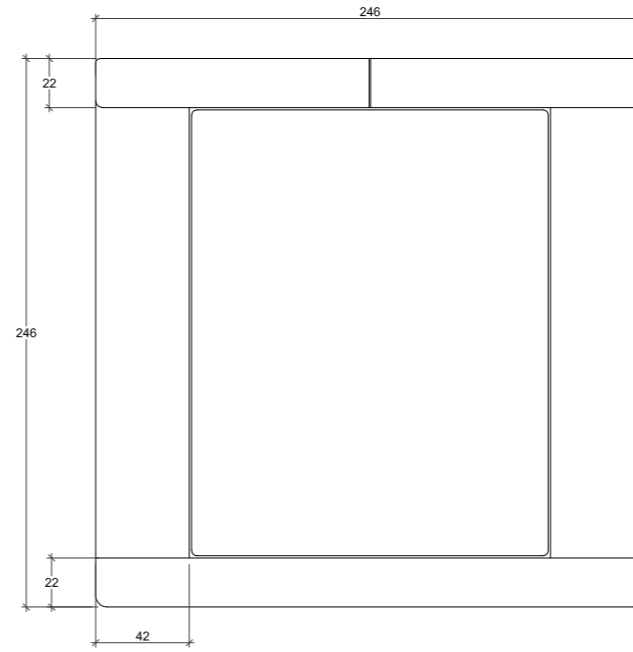

**QUEEN:**  
Mattress: 160cm x 200cm  
Headboard: 246cm W x 90cm H  
Base: 33cm H

**KING:**  
Mattress: 180cm x 200cm  
Headboard: 266cm W x 90cm H  
Base: 33cm H

**SUPERKING:**  
Mattress: 200cm x 200cm  
Headboard: 286cm W x 90cm H  
Base: 33cm H