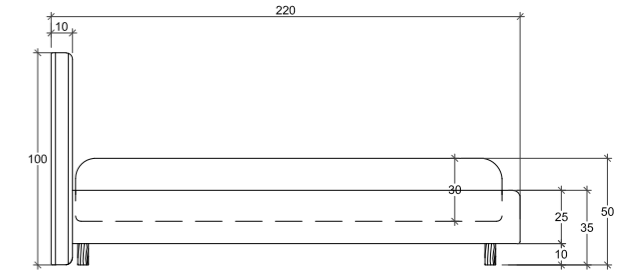

**QUEEN:**  
Mattress: 160cm x 200cm  
Headboard 326cm W x 100cm H  
Base: 35cm H

**KING:**  
Mattress: 180cm x 200cm  
Headboard 346cm W x 100cm H  
Base: 35cm H

**SUPERKING:**  
Mattress: 200cm x 200cm  
Headboard 366cm W x 100cm H  
Base: 35cm H