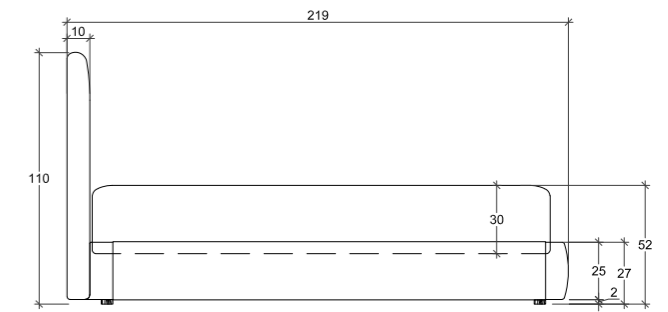

**QUEEN:**  
Mattress: 160cm x 200cm  
Headboard: 205cm W x 110cm H  
Base: 27cm H

**KING:**  
Mattress: 180cm x 200cm  
Headboard: 225cm W x 110cm H  
Base: 27cm H

**SUPERKING:**  
Mattress: 200cm x 200cm  
Headboard: 245cm W x 110cm H  
Base: 27cm H