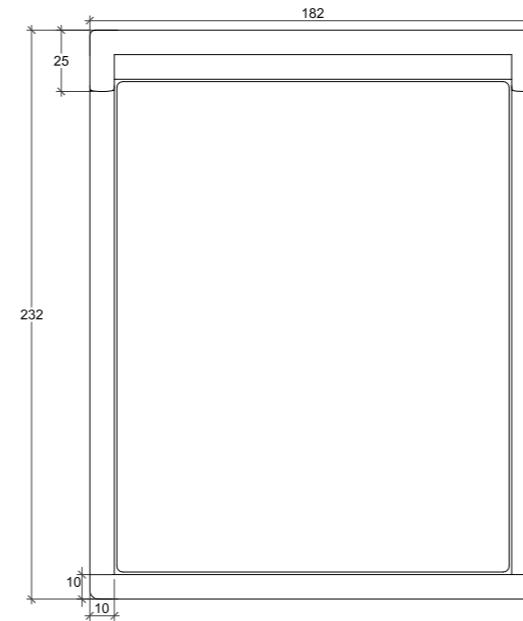

### SUPERKING:

Mattress: 200cm x 200cm  
Headboard: 242cm W x 120cm H  
Base: 30cm H

All of our items are made-to-order and subject to slight variations in overall dimensions. A tolerance of 1-5cm is given during the manufacturing process. The drawing shown is only a visual example.

**QUEEN:**  
Mattress: 160cm x 200cm  
Headboard 184cm W x 110cm H  
Base: 29cm H

**KING:**  
Mattress: 180cm x 200cm  
Headboard 204cm W x 110cm H  
Base: 29cm H

**SUPERKING:**  
Mattress: 200cm x 200cm  
Headboard 224cm W x 110cm H  
Base: 29cm H

**QUEEN:**  
Mattress: 160cm x 200cm  
Headboard: 182cm W x 120cm H  
Base: 30cm H

**KING:**  
Mattress: 180cm x 200cm  
Headboard: 202cm W x 120cm H  
Base: 30cm H

**SUPERKING:**  
Mattress: 200cm x 200cm  
Headboard: 242cm W x 120cm H  
Base: 30cm H