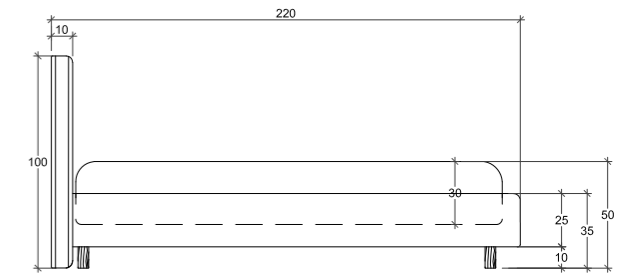

**QUEEN:**  
Mattress: 160cm x 200cm  
Headboard 326cm W x 100cm H  
Base: 35cm H

**KING:**  
Mattress: 180cm x 200cm  
Headboard 346cm W x 100cm H  
Base: 35cm H

**SUPERKING:**  
Mattress: 200cm x 200cm  
Headboard 366cm W x 100cm H  
Base: 35cm H