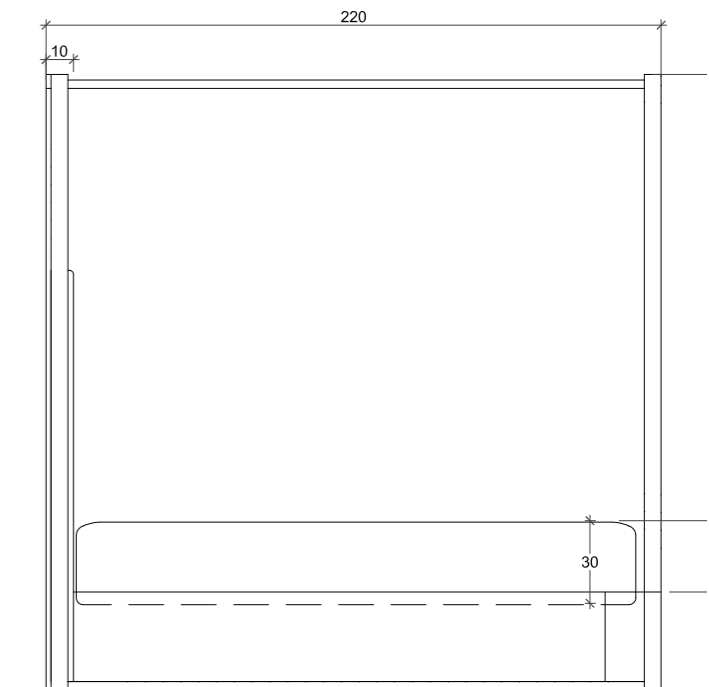

**QUEEN:**  
Mattress: 160cm x 200cm  
Headboard: 205cm W x 110cm H  
Base: 27cm H

**KING:**  
Mattress: 180cm x 200cm  
Headboard: 225cm W x 110cm H  
Base: 27cm H

**SUPERKING:**  
Mattress: 200cm x 200cm  
Headboard: 245cm W x 110cm H  
Base: 27cm H

# SUSSEX BED

Mattress Size (KING): 180cm X 200cm  
Headboard: 198cm W x 150cm H  
Metal Frame: 204cm W x 220cm H

Dhs. 16,980.00

Mattress Size (SUPERKING): 200cm X 200cm  
Headboard: 218cm W x 150cm H  
Metal Frame: 224cm W x 220cm H

### **KING:**

Mattress: 180cm x 200cm  
Headboard: 198cm W x 150cm H  
Metal Frame: 204cm W x 220cm H  
Base: 35cm H

### **SUPERKING:**

Mattress: 200cm x 200cm  
Headboard: 218cm W x 150cm H  
Metal Frame: 224cm W x 220cm H  
Base: 35cm H

All of our items are made-to order and subject to slight variations in overall dimensions. A tolerance of 1-5cm is given during the manufacturing process. The drawing shown is only a visual example.