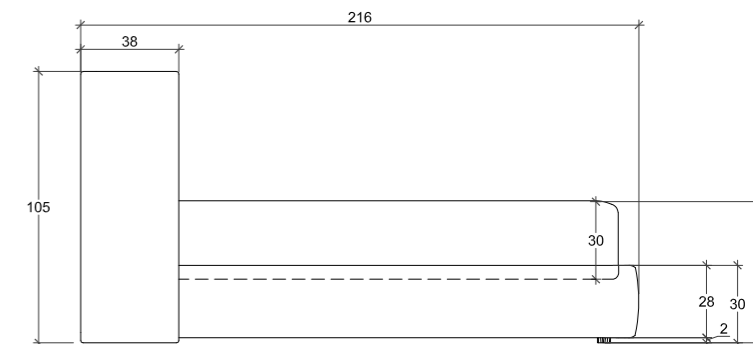

**KING:**  
Mattress: 180cm x 200cm  
Headboard: 273cm W x 105cm H  
Base: 30cm H

**SUPERKING:**  
Mattress: 200cm x 200cm  
Headboard: 293cm W x 105cm H  
Base: 30cm H

All of our items are made-to order and subject to slight variations in overall dimensions. A tolerance of 1-5cm is given during the manufacturing process. The drawing shown is only a visual example.