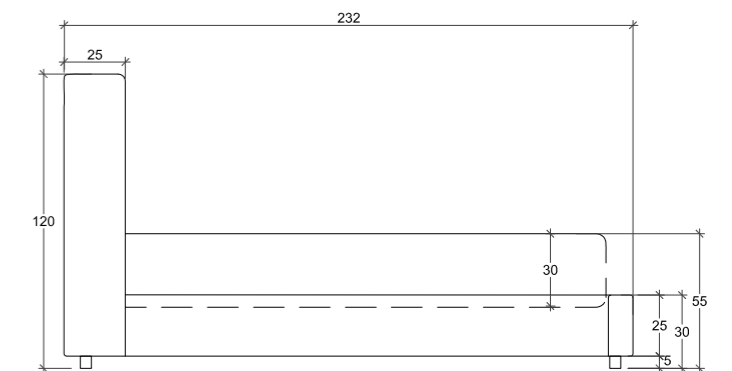

KING:

Mattress: 180cm x 200cm
Headboard: 202cm W x 120cm H
Base: 30cm H