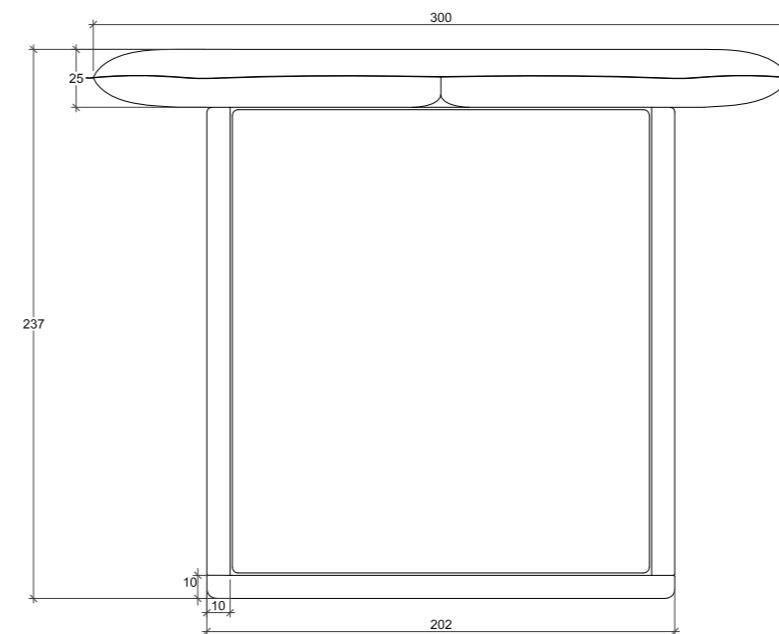

## ANDERSON BED

Indulge in comfort with the Anderson Bed. Featuring a padded headboard with eye-catching minimal design and edge stitching detail, this bed is a showstopper in every sense.

**QUEEN:**  
Mattress: 160cm x 200cm  
Headboard 280cm W x 120cm H  
Base: 29cm H

**KING:**  
Mattress: 180cm x 200cm  
Headboard 300cm W x 120cm H  
Base: 29cm H

**SUPERKING:**  
Mattress: 200cm x 200cm  
Headboard 320cm W x 120cm H  
Base: 29cm H

All of our items are made-to-order and subject to slight variations in overall dimensions. A tolerance of 1-5cm is given during the manufacturing process. The drawing shown is only a visual example.