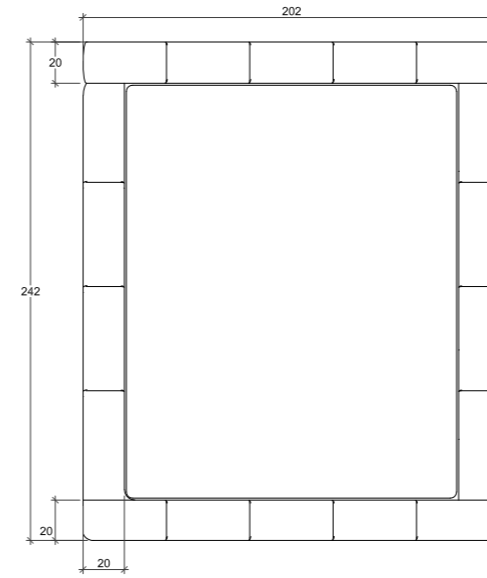

### **KING:**

Mattress: 180cm x 200cm  
Headboard: 198cm W x 150cm H  
Metal Frame: 204cm W x 220cm H  
Base: 35cm H

### **SUPERKING:**

Mattress: 200cm x 200cm  
Headboard: 218cm W x 150cm H  
Metal Frame: 224cm W x 220cm H  
Base: 35cm H

All of our items are made-to order and subject to slight variations in overall dimensions. A tolerance of 1-5cm is given during the manufacturing process. The drawing shown is only a visual example.

# WILLOW BED

Mattress Size (QUEEN): 160cm X 200cm  
Headboard: 202cm W x 120cm H

Dhs. 10,890.00

Mattress Size (KING): 180cm X 200cm  
Headboard: 222cm W x 120cm H

Dhs. 11,490.00

Mattress Size (SUPERKING): 200cm X 200cm  
Headboard: 242cm W x 120cm H

**QUEEN:**  
Mattress: 160cm x 200cm  
Headboard: 202cm W x 120cm H  
Base: 34cm H

**KING:**  
Mattress: 180cm x 200cm  
Headboard: 222cm W x 120cm H  
Base: 34cm H

**SUPERKING:**  
Mattress: 200cm x 200cm  
Headboard: 242cm W x 120cm H cm  
Base: 34cm H