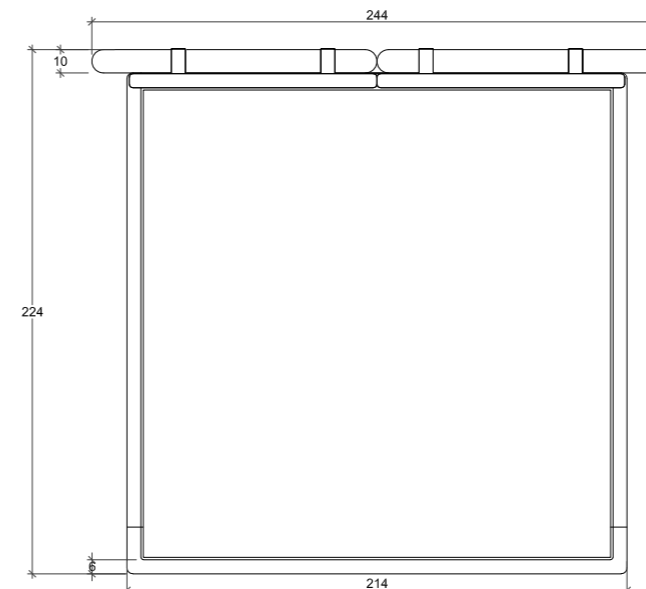

### QUEEN:

Mattress: 160cm x 200cm  
Headboard: 204cm W x 120cm H  
Base: 25cm H

### KING:

Mattress: 180cm x 200cm  
Headboard: 204cm W x 120cm H  
Base: 25cm H

### SUPERKING:

Mattress: 200cm x 200cm  
Headboard: 204cm W x 120cm H  
Base: 25cm H

All of our items are made-to order and subject to slight variations in overall dimensions. A tolerance of 1-5cm is given during the manufacturing process. The drawing shown is only a visual example.