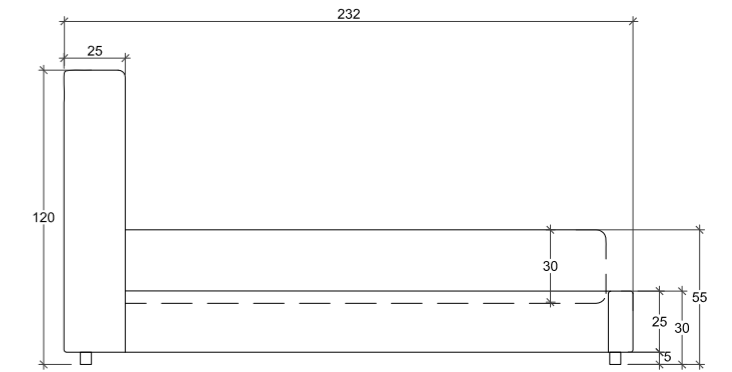

### QUEEN:

Mattress: 160cm x 200cm  
Headboard: 182cm W x 120cm H  
Base: 30cm H