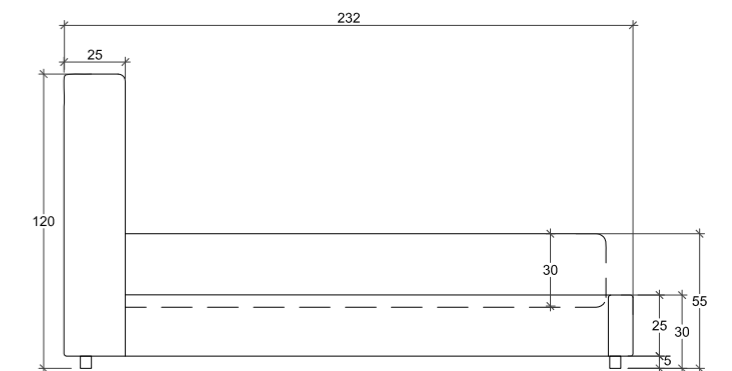

**QUEEN:**  
Mattress: 160cm x 200cm  
Headboard: 182cm W x 120cm H  
Base: 30cm H

**KING:**  
Mattress: 180cm x 200cm  
Headboard: 202cm W x 120cm H  
Base: 30cm H

**SUPERKING:**  
Mattress: 200cm x 200cm  
Headboard: 242cm W x 120cm H  
Base: 30cm H