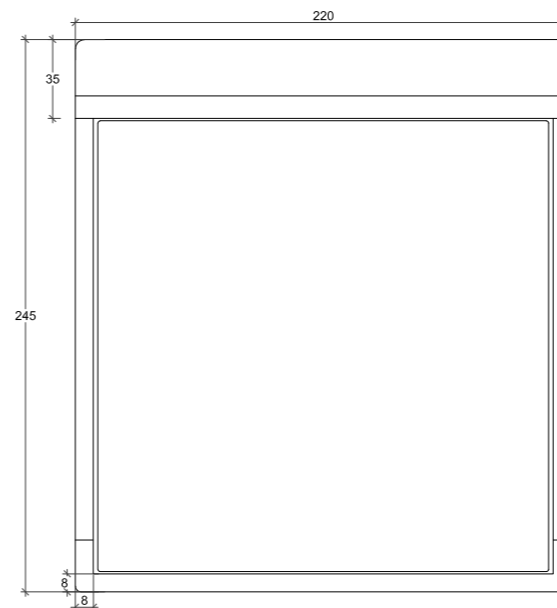

### QUEEN:

Mattress: 160cm x 200cm  
Headboard: 180cm W x 90cm H  
Base: 20cm H

### KING:

Mattress: 180cm x 200cm  
Headboard: 200cm W x 90cm H  
Base: 20cm H

### SUPERKING:

Mattress: 200cm x 200cm  
Headboard: 220cm W x 90cm H  
Base: 20cm H

All of our items are made-to order and subject to slight variations in overall dimensions. A tolerance of 1-5cm is given during the manufacturing process. The drawing shown is only a visual example.