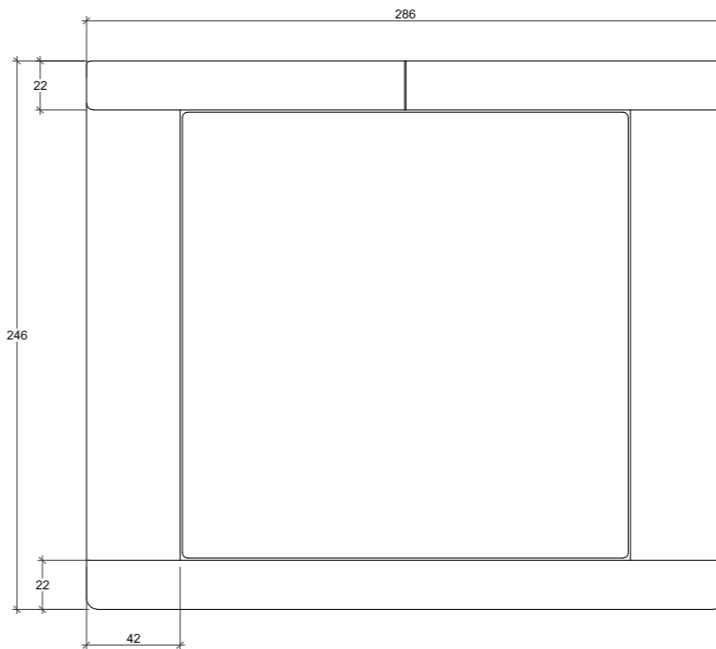

### SUPERKING:

Mattress: 200cm x 200cm  
Headboard: 220cm W x 90cm H  
Base: 20cm H

All of our items are made-to order and subject to slight variations in overall dimensions. A tolerance of 1-5cm is given during the manufacturing process. The drawing shown is only a visual example.

**QUEEN:**  
Mattress: 160cm x 200cm  
Headboard: 246cm W x 90cm H  
Base: 33cm H

**KING:**  
Mattress: 180cm x 200cm  
Headboard: 266cm W x 90cm H  
Base: 33cm H

**SUPERKING:**  
Mattress: 200cm x 200cm  
Headboard: 286cm W x 90cm H  
Base: 33cm H