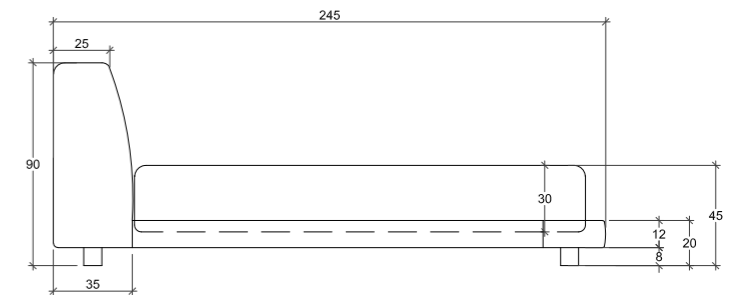

KING:

Mattress: 180cm x 200cm
Headboard: 200cm W x 90cm H
Base: 20cm H