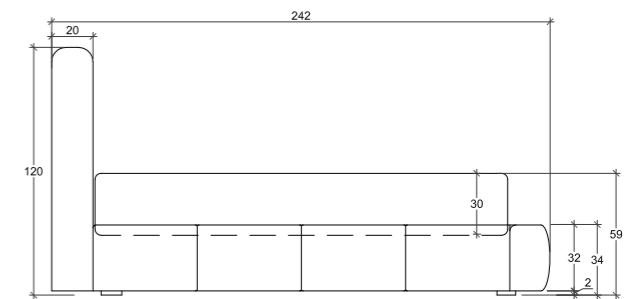

**QUEEN:**  
Mattress: 160cm x 200cm  
Headboard: 202cm W x 120cm H  
Base: 34cm H

**KING:**  
Mattress: 180cm x 200cm  
Headboard: 222cm W x 120cm H  
Base: 34cm H

**SUPERKING:**  
Mattress: 200cm x 200cm  
Headboard: 242cm W x 120cm H cm  
Base: 34cm H