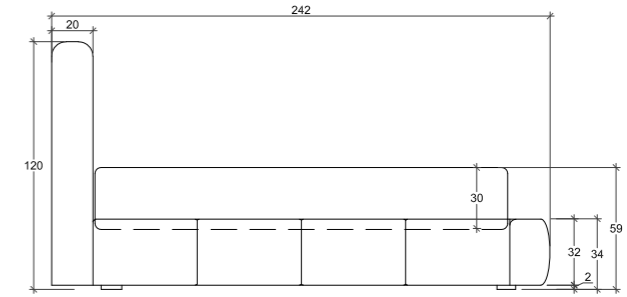

QUEEN:
Mattress: 160cm x 200cm
Headboard: 202cm W x 120cm H
Base: 34cm H