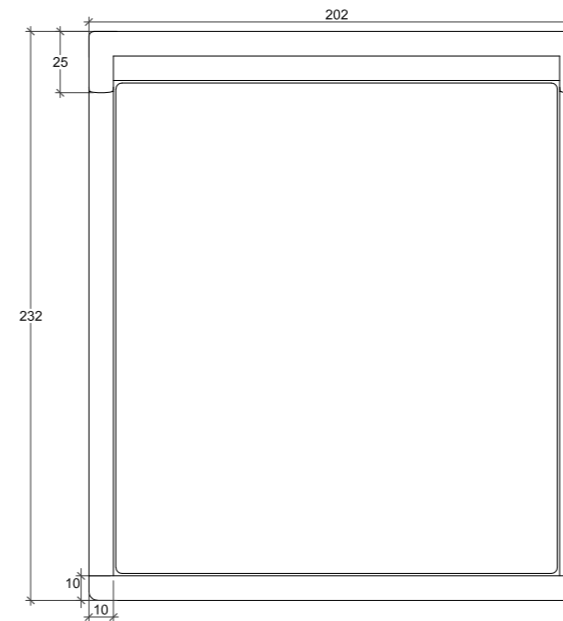

### QUEEN:

Mattress: 160cm x 200cm  
Headboard: 182cm W x 120cm H  
Base: 30cm H

### KING:

Mattress: 180cm x 200cm  
Headboard: 202cm W x 120cm H  
Base: 30cm H

### SUPERKING:

Mattress: 200cm x 200cm  
Headboard: 242cm W x 120cm H  
Base: 30cm H

All of our items are made-to-order and subject to slight variations in overall dimensions. A tolerance of 1-5cm is given during the manufacturing process. The drawing shown is only a visual example.