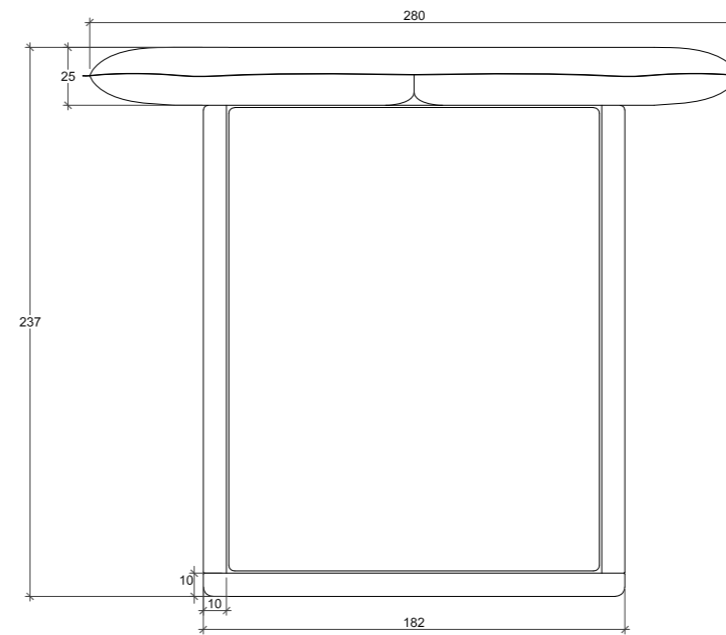

## ANDERSON BED

Indulge in comfort with the Anderson Bed. Featuring a padded headboard with eye-catching minimal design and edge stitching detail, this bed is a showstopper in every sense.

**QUEEN:**  
Mattress: 160cm x 200cm  
Headboard 280cm W x 120cm H  
Base: 29cm H

**KING:**  
Mattress: 180cm x 200cm  
Headboard 300cm W x 120cm H  
Base: 29cm H

**SUPERKING:**  
Mattress: 200cm x 200cm  
Headboard 320cm W x 120cm H  
Base: 29cm H

All of our items are made-to-order and subject to slight variations in overall dimensions. A tolerance of 1-5cm is given during the manufacturing process. The drawing shown is only a visual example.