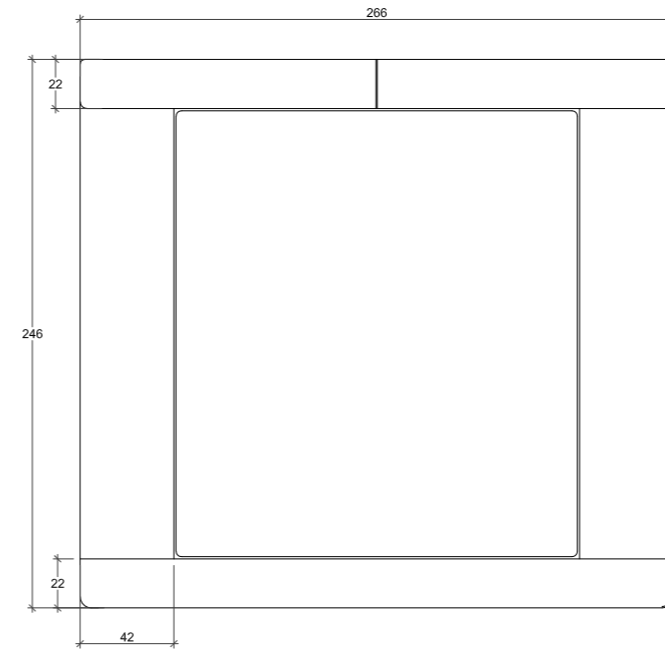

### SUPERKING:

Mattress: 200cm x 200cm  
Headboard: 220cm W x 90cm H  
Base: 20cm H

All of our items are made-to order and subject to slight variations in overall dimensions. A tolerance of 1-5cm is given during the manufacturing process. The drawing shown is only a visual example.

**QUEEN:**  
Mattress: 160cm x 200cm  
Headboard: 246cm W x 90cm H  
Base: 33cm H

**KING:**  
Mattress: 180cm x 200cm  
Headboard: 266cm W x 90cm H  
Base: 33cm H

**SUPERKING:**  
Mattress: 200cm x 200cm  
Headboard: 286cm W x 90cm H  
Base: 33cm H