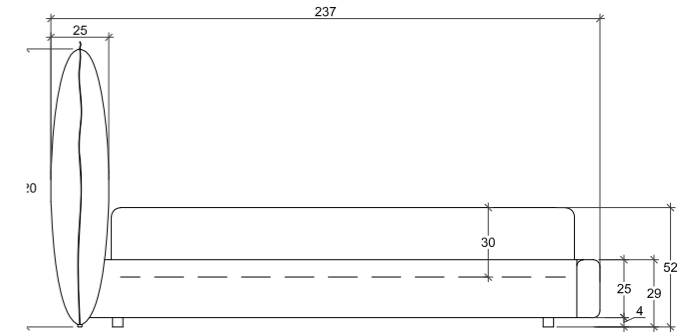

# ANDERSON BED

Mattress Size (QUEEN): 160cm X 200cm  
Headboard: 280cm W x 120cm H

Dhs. 9,490.00

Mattress Size (KING): 180cm X 200cm  
Headboard: 300cm W x 120cm H

Dhs. 9,790.00

Mattress Size (SUPERKING): 200cm X 200cm  
Headboard: 320cm W x 120cm H

**KING:**  
Mattress: 180cm x 200cm  
Headboard 300cm W x 120cm H  
Base: 29cm H

**SUPERKING:**  
Mattress: 200cm x 200cm  
Headboard 320cm W x 120cm H  
Base: 29cm H

All of our items are made-to-order and subject to slight variations in overall dimensions. A tolerance of 1-5cm is given during the manufacturing process. The drawing shown is only a visual example.