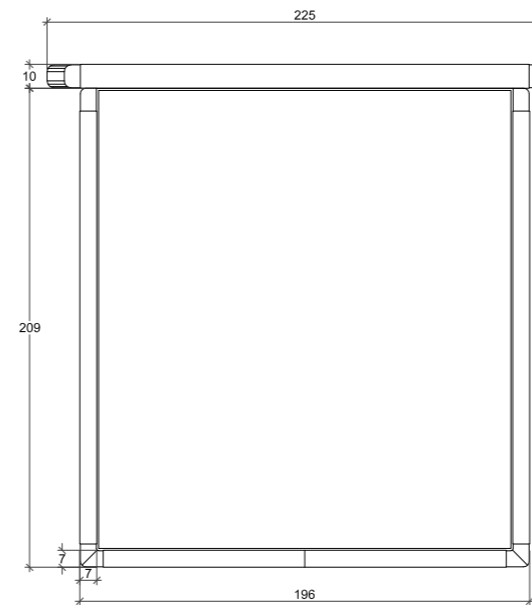

**QUEEN:**  
Mattress: 160cm x 200cm  
Headboard: 205cm W x 110cm H  
Base: 27cm H

**KING:**  
Mattress: 180cm x 200cm  
Headboard: 225cm W x 110cm H  
Base: 27cm H

**SUPERKING:**  
Mattress: 200cm x 200cm  
Headboard: 245cm W x 110cm H  
Base: 27cm H