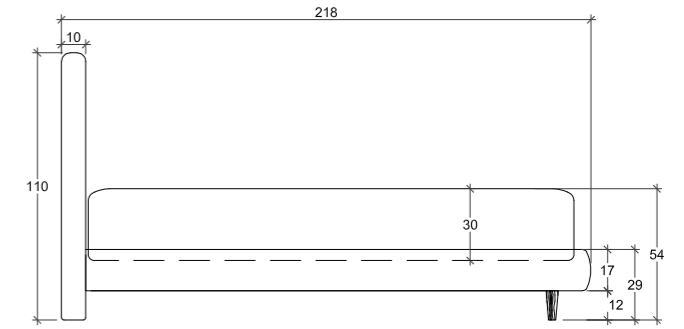

**QUEEN:**  
Mattress: 160cm x 200cm  
Headboard 184cm W x 110cm H  
Base: 29cm H

**KING:**  
Mattress: 180cm x 200cm  
Headboard 204cm W x 110cm H  
Base: 29cm H

**SUPERKING:**  
Mattress: 200cm x 200cm  
Headboard 224cm W x 110cm H  
Base: 29cm H