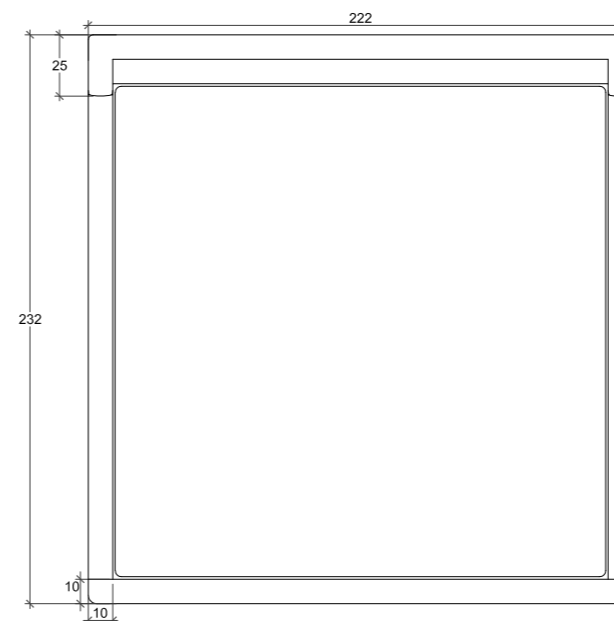

### QUEEN:

Mattress: 160cm x 200cm  
Headboard: 182cm W x 120cm H  
Base: 30cm H

### KING:

Mattress: 180cm x 200cm  
Headboard: 202cm W x 120cm H  
Base: 30cm H

### SUPERKING:

Mattress: 200cm x 200cm  
Headboard: 242cm W x 120cm H  
Base: 30cm H

All of our items are made-to-order and subject to slight variations in overall dimensions. A tolerance of 1-5cm is given during the manufacturing process. The drawing shown is only a visual example.