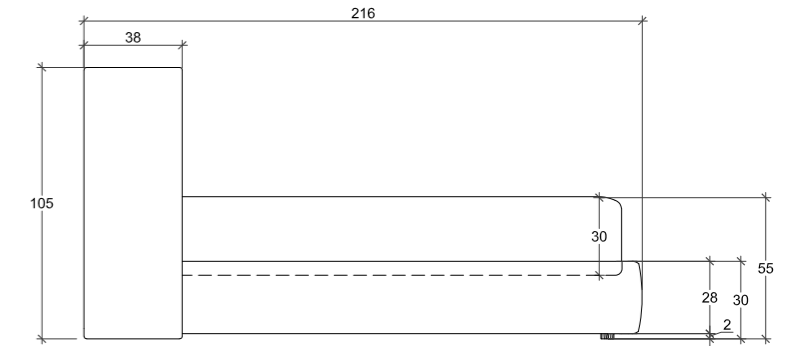

### SUPERKING:

Mattress: 200cm x 200cm  
Headboard: 204cm W x 120cm H  
Base: 25cm H

All of our items are made-to order and subject to slight variations in overall dimensions. A tolerance of 1-5cm is given during the manufacturing process. The drawing shown is only a visual example.

**KING:**  
Mattress: 180cm x 200cm  
Headboard: 273cm W x 105cm H  
Base: 30cm H

**SUPERKING:**  
Mattress: 200cm x 200cm  
Headboard: 293cm W x 105cm H  
Base: 30cm H

All of our items are made-to order and subject to slight variations in overall dimensions. A tolerance of 1-5cm is given during the manufacturing process. The drawing shown is only a visual example.