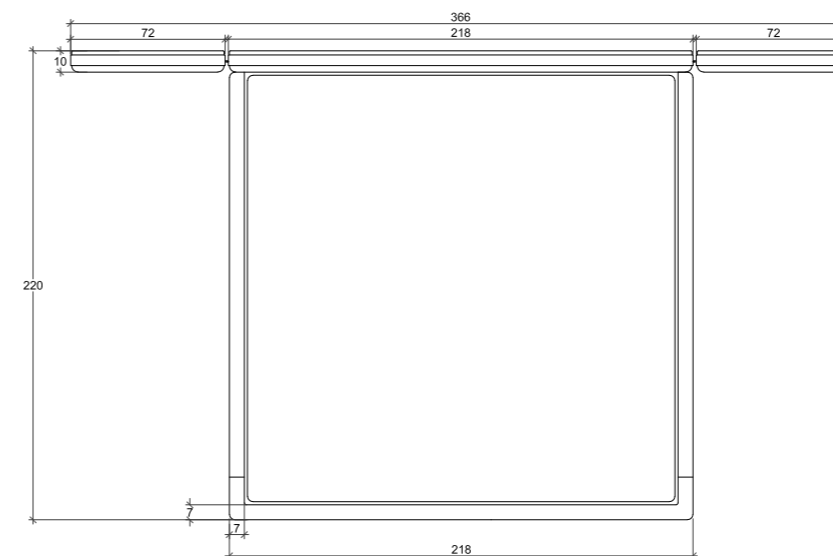

**QUEEN:**  
Mattress: 160cm x 200cm  
Headboard 326cm W x 100cm H  
Base: 35cm H

**KING:**  
Mattress: 180cm x 200cm  
Headboard 346cm W x 100cm H  
Base: 35cm H

**SUPERKING:**  
Mattress: 200cm x 200cm  
Headboard 366cm W x 100cm H  
Base: 35cm H