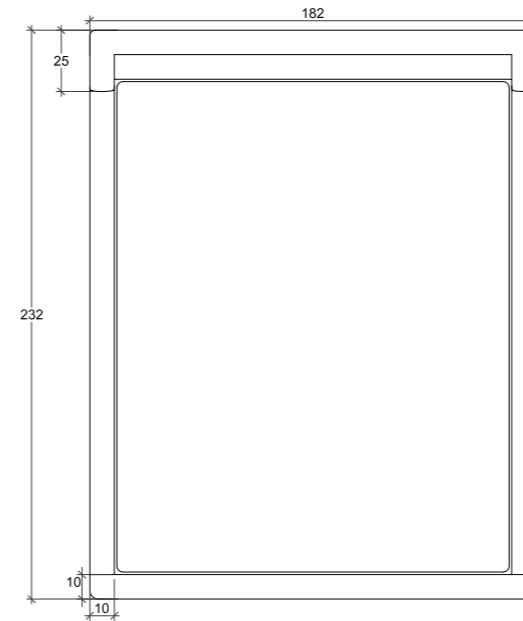

**QUEEN:**  
Mattress: 160cm x 200cm  
Headboard: 196cm W x 120cm H  
Base: 35cm H

**KING:**  
Mattress: 180cm x 200cm  
Headboard: 216cm W x 120cm H  
Base: 35cm H

**SUPERKING:**  
Mattress: 200cm x 200cm  
Headboard: 236cm W x 120cm H  
Base: 35cm H

### QUEEN:

Mattress: 160cm x 200cm  
Headboard: 182cm W x 120cm H  
Base: 30cm H

### KING:

Mattress: 180cm x 200cm  
Headboard: 202cm W x 120cm H  
Base: 30cm H

### SUPERKING:

Mattress: 200cm x 200cm  
Headboard: 242cm W x 120cm H  
Base: 30cm H

All of our items are made-to-order and subject to slight variations in overall dimensions. A tolerance of 1-5cm is given during the manufacturing process. The drawing shown is only a visual example.