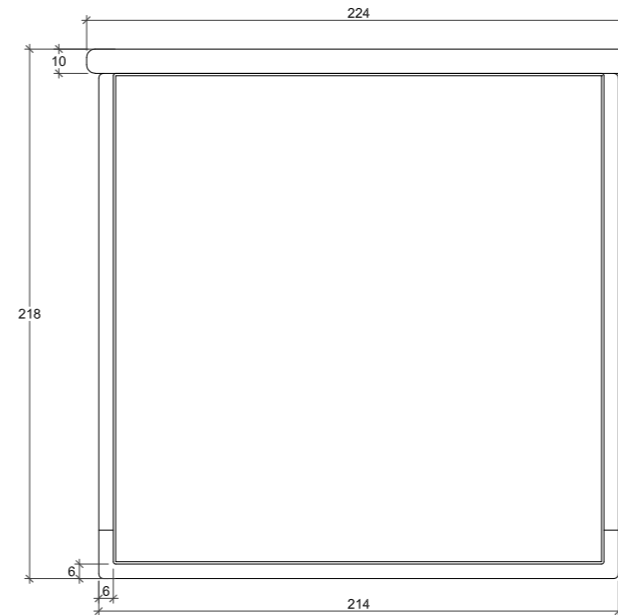

### SUPERKING:

Mattress: 200cm x 200cm  
Headboard: 242cm W x 120cm H  
Base: 30cm H

All of our items are made-to-order and subject to slight variations in overall dimensions. A tolerance of 1-5cm is given during the manufacturing process. The drawing shown is only a visual example.

**QUEEN:**  
Mattress: 160cm x 200cm  
Headboard 184cm W x 110cm H  
Base: 29cm H

**KING:**  
Mattress: 180cm x 200cm  
Headboard 204cm W x 110cm H  
Base: 29cm H

**SUPERKING:**  
Mattress: 200cm x 200cm  
Headboard 224cm W x 110cm H  
Base: 29cm H