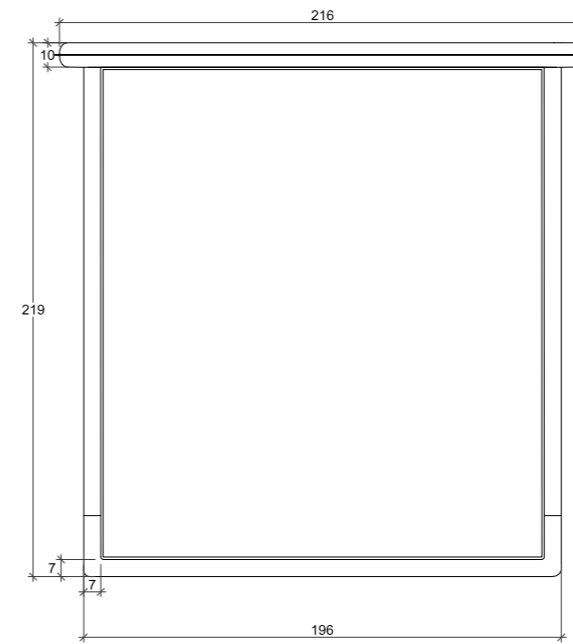

### SUPERKING:

Mattress: 200cm x 200cm  
Headboard: 220cm W x 90cm H  
Base: 20cm H

All of our items are made-to order and subject to slight variations in overall dimensions. A tolerance of 1-5cm is given during the manufacturing process. The drawing shown is only a visual example.

**QUEEN:**  
Mattress: 160cm x 200cm  
Headboard: 246cm W x 90cm H  
Base: 33cm H

**KING:**  
Mattress: 180cm x 200cm  
Headboard: 266cm W x 90cm H  
Base: 33cm H

**SUPERKING:**  
Mattress: 200cm x 200cm  
Headboard: 286cm W x 90cm H  
Base: 33cm H

**QUEEN:**  
Mattress: 160cm x 200cm  
Headboard: 196cm W x 120cm H  
Base: 35cm H

**KING:**  
Mattress: 180cm x 200cm  
Headboard: 216cm W x 120cm H  
Base: 35cm H

**SUPERKING:**  
Mattress: 200cm x 200cm  
Headboard: 236cm W x 120cm H  
Base: 35cm H