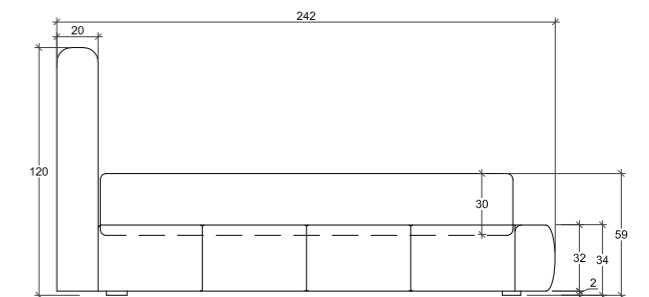

**QUEEN:**  
Mattress: 160cm x 200cm  
Headboard: 202cm W x 120cm H  
Base: 34cm H

**KING:**  
Mattress: 180cm x 200cm  
Headboard: 222cm W x 120cm H  
Base: 34cm H

**SUPERKING:**  
Mattress: 200cm x 200cm  
Headboard: 242cm W x 120cm H cm  
Base: 34cm H