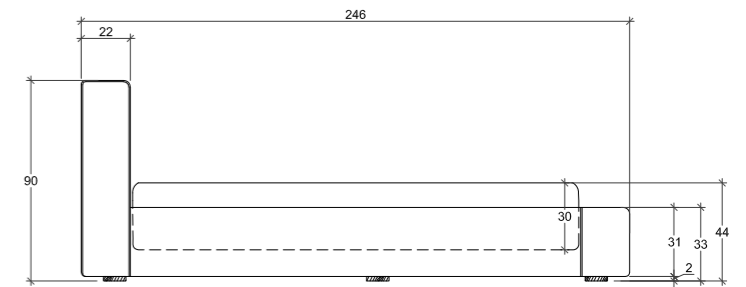

**QUEEN:**  
Mattress: 160cm x 200cm  
Headboard: 246cm W x 90cm H  
Base: 33cm H

**KING:**  
Mattress: 180cm x 200cm  
Headboard: 266cm W x 90cm H  
Base: 33cm H

**SUPERKING:**  
Mattress: 200cm x 200cm  
Headboard: 286cm W x 90cm H  
Base: 33cm H