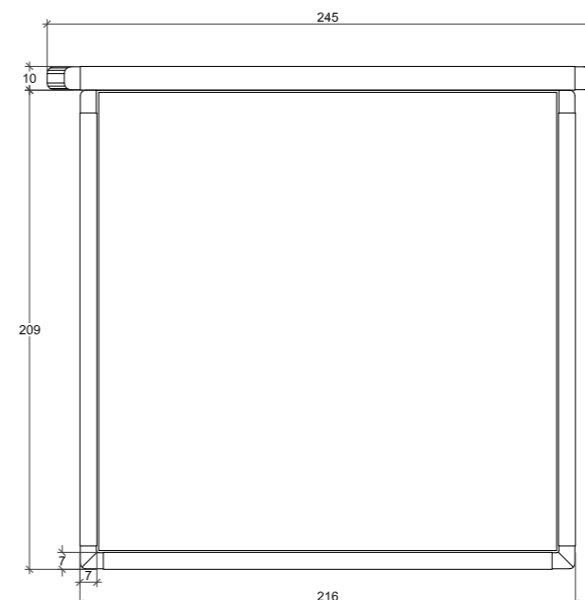

**QUEEN:**  
Mattress: 160cm x 200cm  
Headboard: 205cm W x 110cm H  
Base: 27cm H

**KING:**  
Mattress: 180cm x 200cm  
Headboard: 225cm W x 110cm H  
Base: 27cm H

**SUPERKING:**  
Mattress: 200cm x 200cm  
Headboard: 245cm W x 110cm H  
Base: 27cm H