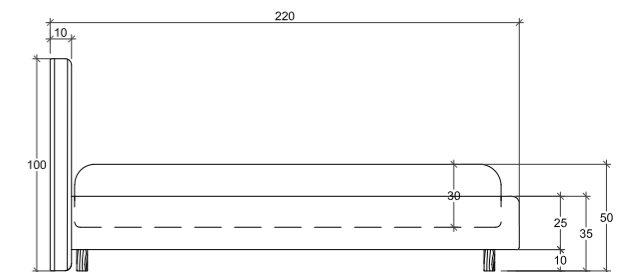

**QUEEN:**  
Mattress: 160cm x 200cm  
Headboard 326cm W x 100cm H  
Base: 35cm H

**KING:**  
Mattress: 180cm x 200cm  
Headboard 346cm W x 100cm H  
Base: 35cm H

**SUPERKING:**  
Mattress: 200cm x 200cm  
Headboard 366cm W x 100cm H  
Base: 35cm H