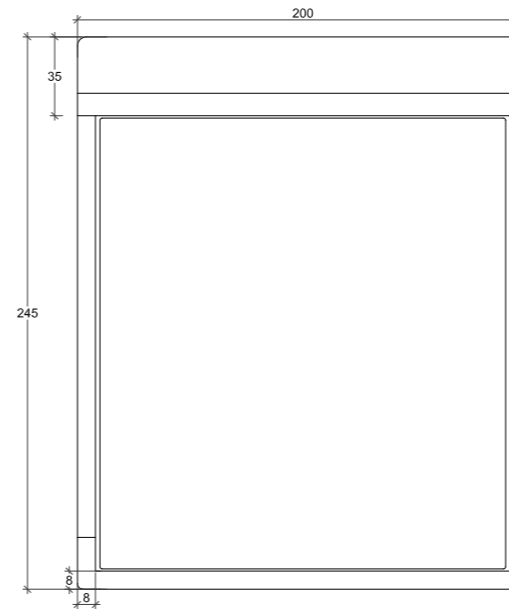

**KING:**  
Mattress: 180cm x 200cm  
Headboard: 273cm W x 105cm H  
Base: 30cm H

**SUPERKING:**  
Mattress: 200cm x 200cm  
Headboard: 293cm W x 105cm H  
Base: 30cm H

All of our items are made-to order and subject to slight variations in overall dimensions. A tolerance of 1-5cm is given during the manufacturing process. The drawing shown is only a visual example.

### QUEEN:

Mattress: 160cm x 200cm  
Headboard: 180cm W x 90cm H  
Base: 20cm H

### KING:

Mattress: 180cm x 200cm  
Headboard: 200cm W x 90cm H  
Base: 20cm H

### SUPERKING:

Mattress: 200cm x 200cm  
Headboard: 220cm W x 90cm H  
Base: 20cm H

All of our items are made-to order and subject to slight variations in overall dimensions. A tolerance of 1-5cm is given during the manufacturing process. The drawing shown is only a visual example.