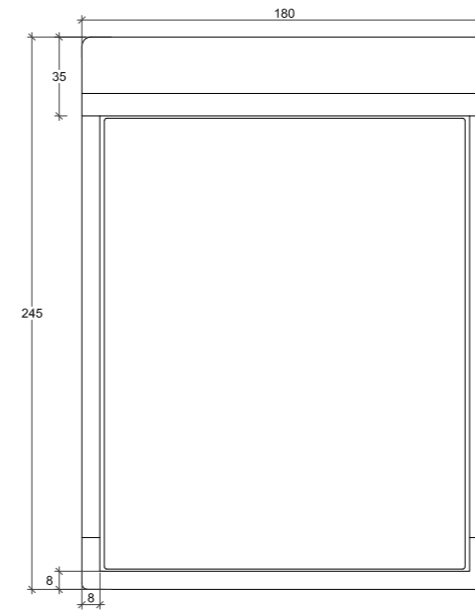

### SUPERKING:

Mattress: 200cm x 200cm  
Headboard: 204cm W x 120cm H  
Base: 25cm H

All of our items are made-to order and subject to slight variations in overall dimensions. A tolerance of 1-5cm is given during the manufacturing process. The drawing shown is only a visual example.

**KING:**  
Mattress: 180cm x 200cm  
Headboard: 273cm W x 105cm H  
Base: 30cm H

**SUPERKING:**  
Mattress: 200cm x 200cm  
Headboard: 293cm W x 105cm H  
Base: 30cm H

All of our items are made-to order and subject to slight variations in overall dimensions. A tolerance of 1-5cm is given during the manufacturing process. The drawing shown is only a visual example.

### QUEEN:

Mattress: 160cm x 200cm  
Headboard: 180cm W x 90cm H  
Base: 20cm H

### SUPERKING:

Mattress: 200cm x 200cm  
Headboard: 220cm W x 90cm H  
Base: 20cm H

All of our items are made-to order and subject to slight variations in overall dimensions. A tolerance of 1-5cm is given during the manufacturing process. The drawing shown is only a visual example.