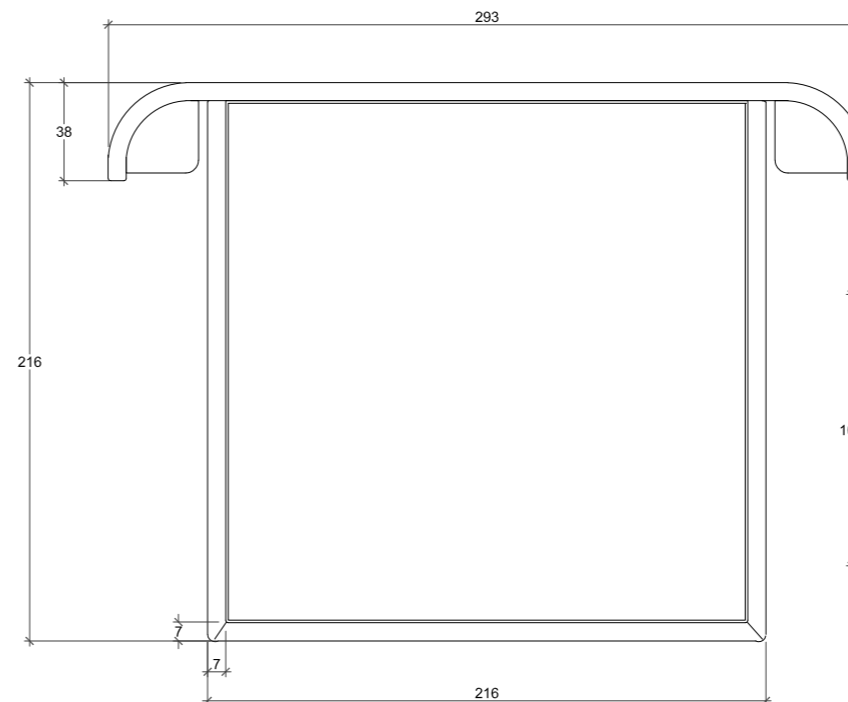

**KING:**  
Mattress: 180cm x 200cm  
Headboard: 273cm W x 105cm H  
Base: 30cm H

**SUPERKING:**  
Mattress: 200cm x 200cm  
Headboard: 293cm W x 105cm H  
Base: 30cm H

All of our items are made-to order and subject to slight variations in overall dimensions. A tolerance of 1-5cm is given during the manufacturing process. The drawing shown is only a visual example.