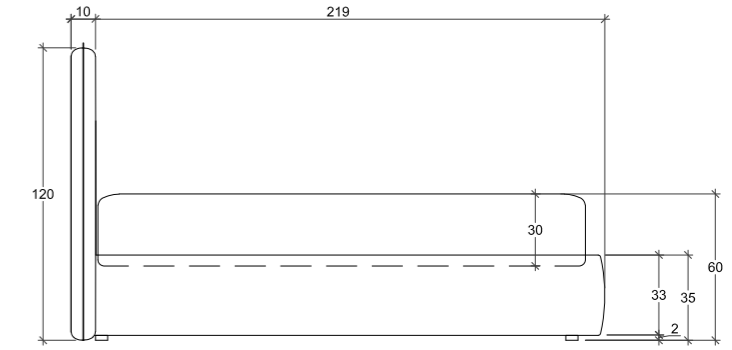

QUEEN:
Mattress: 160cm x 200cm
Headboard: 196cm W x 120cm H
Base: 35cm H