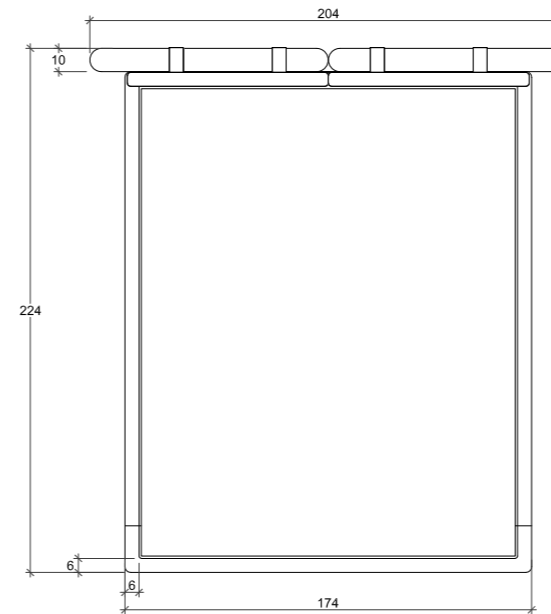

**KING:**  
Mattress: 180cm x 200cm  
Headboard 300cm W x 120cm H  
Base: 29cm H

**SUPERKING:**  
Mattress: 200cm x 200cm  
Headboard 320cm W x 120cm H  
Base: 29cm H

All of our items are made-to-order and subject to slight variations in overall dimensions. A tolerance of 1-5cm is given during the manufacturing process. The drawing shown is only a visual example.

### QUEEN:

Mattress: 160cm x 200cm  
Headboard: 204cm W x 120cm H  
Base: 25cm H

### SUPERKING:

Mattress: 200cm x 200cm  
Headboard: 204cm W x 120cm H  
Base: 25cm H

All of our items are made-to order and subject to slight variations in overall dimensions. A tolerance of 1-5cm is given during the manufacturing process. The drawing shown is only a visual example.