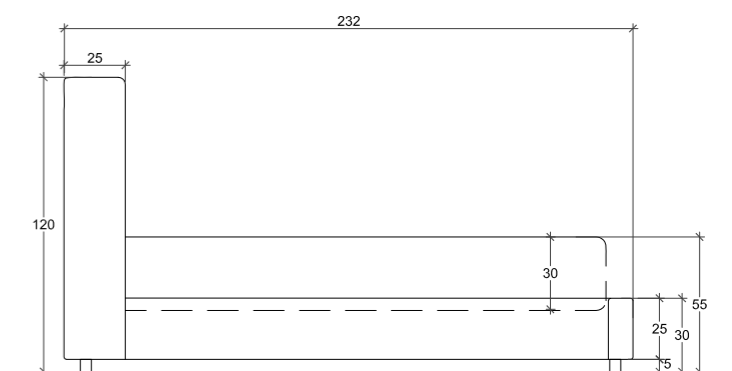

**QUEEN:**  
Mattress: 160cm x 200cm  
Headboard: 182cm W x 120cm H  
Base: 30cm H

**KING:**  
Mattress: 180cm x 200cm  
Headboard: 202cm W x 120cm H  
Base: 30cm H

**SUPERKING:**  
Mattress: 200cm x 200cm  
Headboard: 242cm W x 120cm H  
Base: 30cm H