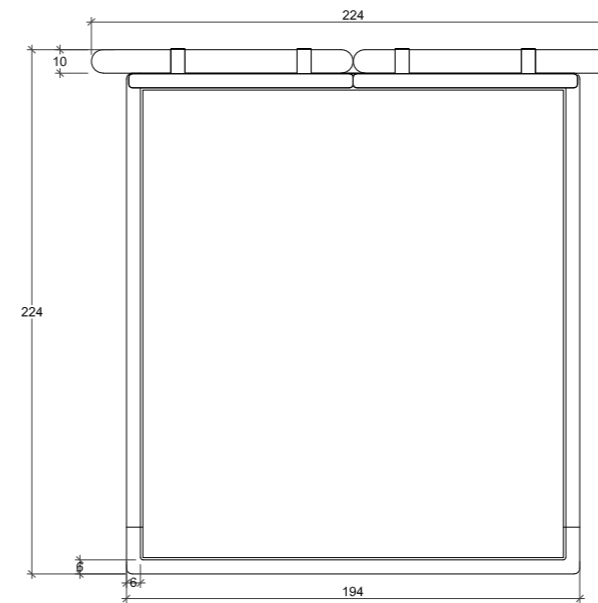

**KING:**  
Mattress: 180cm x 200cm  
Headboard 300cm W x 120cm H  
Base: 29cm H

**SUPERKING:**  
Mattress: 200cm x 200cm  
Headboard 320cm W x 120cm H  
Base: 29cm H

All of our items are made-to-order and subject to slight variations in overall dimensions. A tolerance of 1-5cm is given during the manufacturing process. The drawing shown is only a visual example.

### QUEEN:

Mattress: 160cm x 200cm  
Headboard: 204cm W x 120cm H  
Base: 25cm H

### KING:

Mattress: 180cm x 200cm  
Headboard: 204cm W x 120cm H  
Base: 25cm H

### SUPERKING:

Mattress: 200cm x 200cm  
Headboard: 204cm W x 120cm H  
Base: 25cm H

All of our items are made-to order and subject to slight variations in overall dimensions. A tolerance of 1-5cm is given during the manufacturing process. The drawing shown is only a visual example.