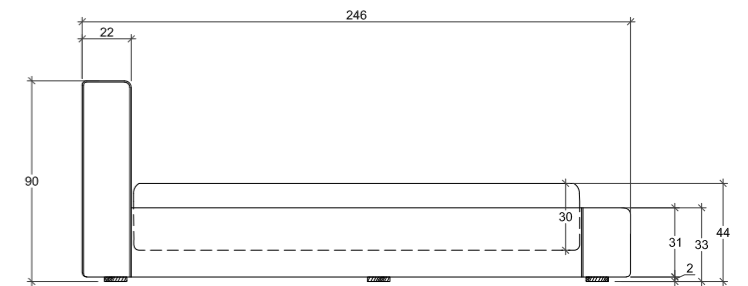

**QUEEN:**  
Mattress: 160cm x 200cm  
Headboard: 246cm W x 90cm H  
Base: 33cm H

**KING:**  
Mattress: 180cm x 200cm  
Headboard: 266cm W x 90cm H  
Base: 33cm H

**SUPERKING:**  
Mattress: 200cm x 200cm  
Headboard: 286cm W x 90cm H  
Base: 33cm H