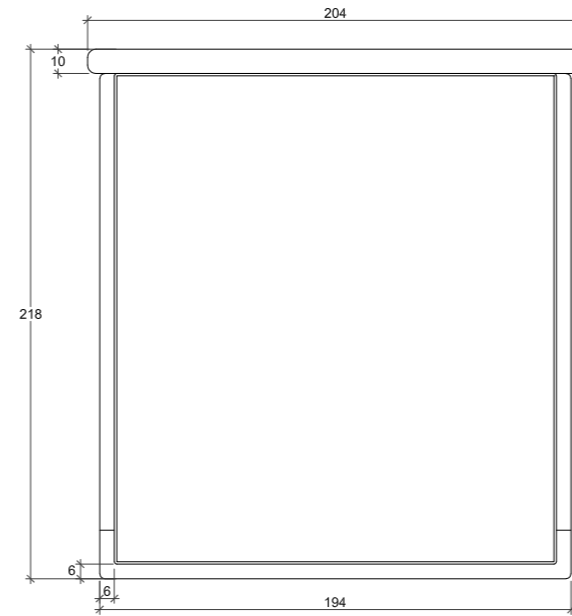

**QUEEN:**  
Mattress: 160cm x 200cm  
Headboard 184cm W x 110cm H  
Base: 29cm H

**KING:**  
Mattress: 180cm x 200cm  
Headboard 204cm W x 110cm H  
Base: 29cm H

**SUPERKING:**  
Mattress: 200cm x 200cm  
Headboard 224cm W x 110cm H  
Base: 29cm H