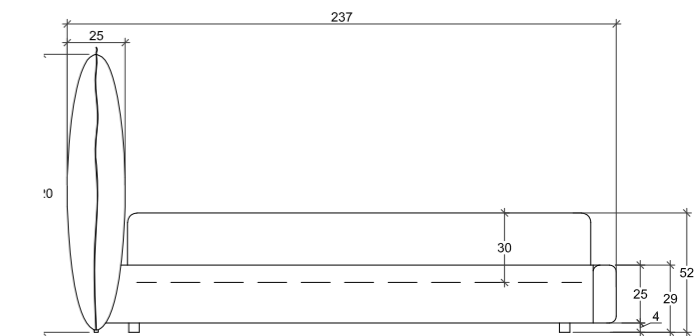

## ANDERSON BED

Indulge in comfort with the Anderson Bed. Featuring a padded headboard with eye-catching minimal design and edge stitching detail, this bed is a showstopper in every sense.

**QUEEN:**  
Mattress: 160cm x 200cm  
Headboard 280cm W x 120cm H  
Base: 29cm H

**KING:**  
Mattress: 180cm x 200cm  
Headboard 300cm W x 120cm H  
Base: 29cm H

**SUPERKING:**  
Mattress: 200cm x 200cm  
Headboard 320cm W x 120cm H  
Base: 29cm H

All of our items are made-to-order and subject to slight variations in overall dimensions. A tolerance of 1-5cm is given during the manufacturing process. The drawing shown is only a visual example.