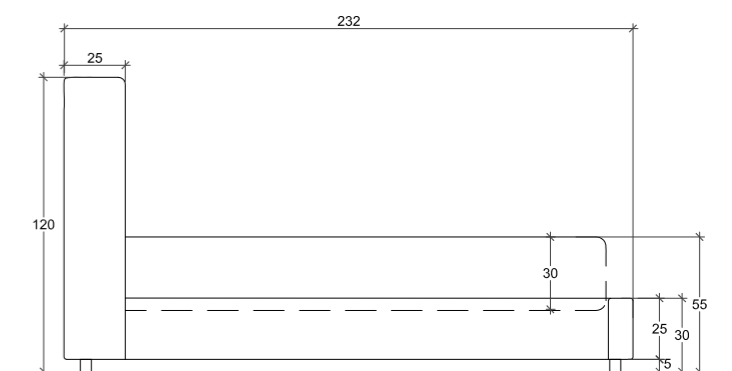

### QUEEN:

Mattress: 160cm x 200cm  
Headboard: 182cm W x 120cm H  
Base: 30cm H

### KING:

Mattress: 180cm x 200cm  
Headboard: 202cm W x 120cm H  
Base: 30cm H

### SUPERKING:

Mattress: 200cm x 200cm  
Headboard: 242cm W x 120cm H  
Base: 30cm H

All of our items are made-to-order and subject to slight variations in overall dimensions. A tolerance of 1-5cm is given during the manufacturing process. The drawing shown is only a visual example.