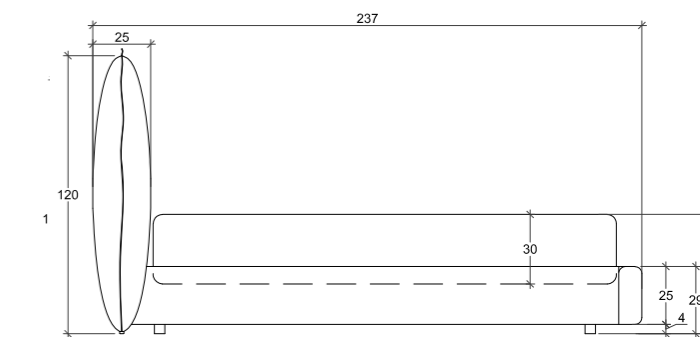

## ANDERSON BED

Indulge in comfort with the Anderson Bed. Featuring a padded headboard with eye-catching minimal design and edge stitching detail, this bed is a showstopper in every sense.

**QUEEN:**  
Mattress: 160cm x 200cm  
Headboard 280cm W x 120cm H  
Base: 29cm H

**KING:**  
Mattress: 180cm x 200cm  
Headboard 300cm W x 120cm H  
Base: 29cm H

**SUPERKING:**  
Mattress: 200cm x 200cm  
Headboard 320cm W x 120cm H  
Base: 29cm H

All of our items are made-to-order and subject to slight variations in overall dimensions. A tolerance of 1-5cm is given during the manufacturing process. The drawing shown is only a visual example.