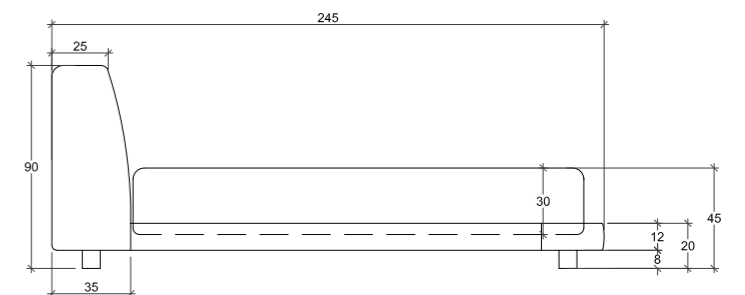

### QUEEN:

Mattress: 160cm x 200cm  
Headboard: 180cm W x 90cm H  
Base: 20cm H

### SUPERKING:

Mattress: 200cm x 200cm  
Headboard: 220cm W x 90cm H  
Base: 20cm H

All of our items are made-to order and subject to slight variations in overall dimensions. A tolerance of 1-5cm is given during the manufacturing process. The drawing shown is only a visual example.