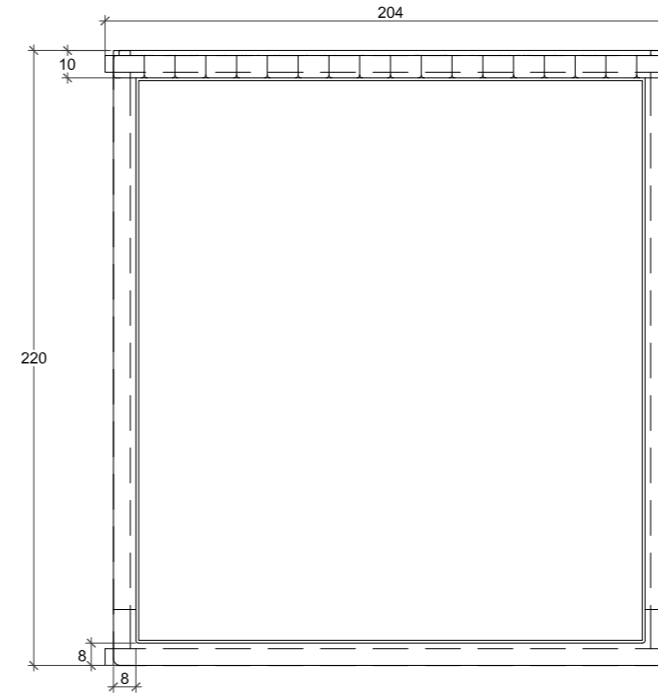

**QUEEN:**  
Mattress: 160cm x 200cm  
Headboard: 205cm W x 110cm H  
Base: 27cm H

**KING:**  
Mattress: 180cm x 200cm  
Headboard: 225cm W x 110cm H  
Base: 27cm H

**SUPERKING:**  
Mattress: 200cm x 200cm  
Headboard: 245cm W x 110cm H  
Base: 27cm H

### **KING:**

Mattress: 180cm x 200cm  
Headboard: 198cm W x 150cm H  
Metal Frame: 204cm W x 220cm H  
Base: 35cm H

### **SUPERKING:**

Mattress: 200cm x 200cm  
Headboard: 218cm W x 150cm H  
Metal Frame: 224cm W x 220cm H  
Base: 35cm H

All of our items are made-to order and subject to slight variations in overall dimensions. A tolerance of 1-5cm is given during the manufacturing process. The drawing shown is only a visual example.