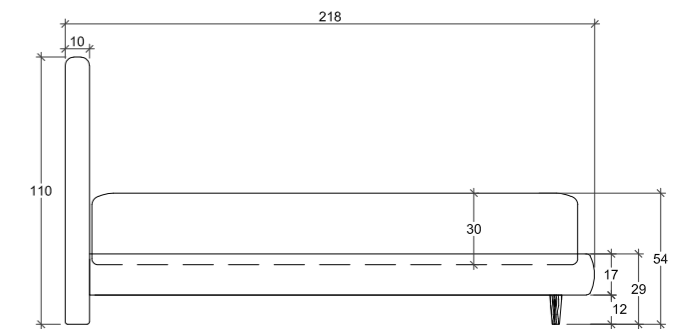

**QUEEN:**  
Mattress: 160cm x 200cm  
Headboard 184cm W x 110cm H  
Base: 29cm H

**KING:**  
Mattress: 180cm x 200cm  
Headboard 204cm W x 110cm H  
Base: 29cm H

**SUPERKING:**  
Mattress: 200cm x 200cm  
Headboard 224cm W x 110cm H  
Base: 29cm H