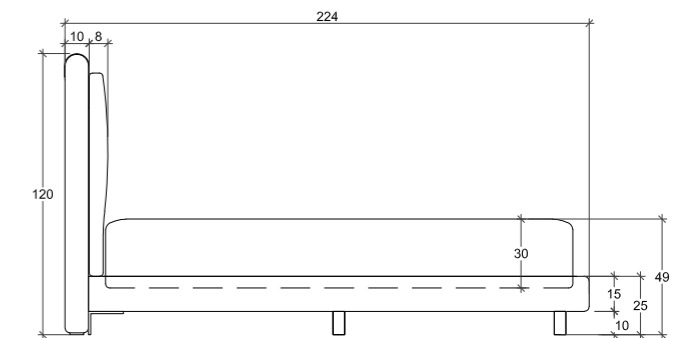

**KING:**  
Mattress: 180cm x 200cm  
Headboard 300cm W x 120cm H  
Base: 29cm H

**SUPERKING:**  
Mattress: 200cm x 200cm  
Headboard 320cm W x 120cm H  
Base: 29cm H

All of our items are made-to-order and subject to slight variations in overall dimensions. A tolerance of 1-5cm is given during the manufacturing process. The drawing shown is only a visual example.

### QUEEN:

Mattress: 160cm x 200cm  
Headboard: 204cm W x 120cm H  
Base: 25cm H

### KING:

Mattress: 180cm x 200cm  
Headboard: 204cm W x 120cm H  
Base: 25cm H

### SUPERKING:

Mattress: 200cm x 200cm  
Headboard: 204cm W x 120cm H  
Base: 25cm H

All of our items are made-to order and subject to slight variations in overall dimensions. A tolerance of 1-5cm is given during the manufacturing process. The drawing shown is only a visual example.