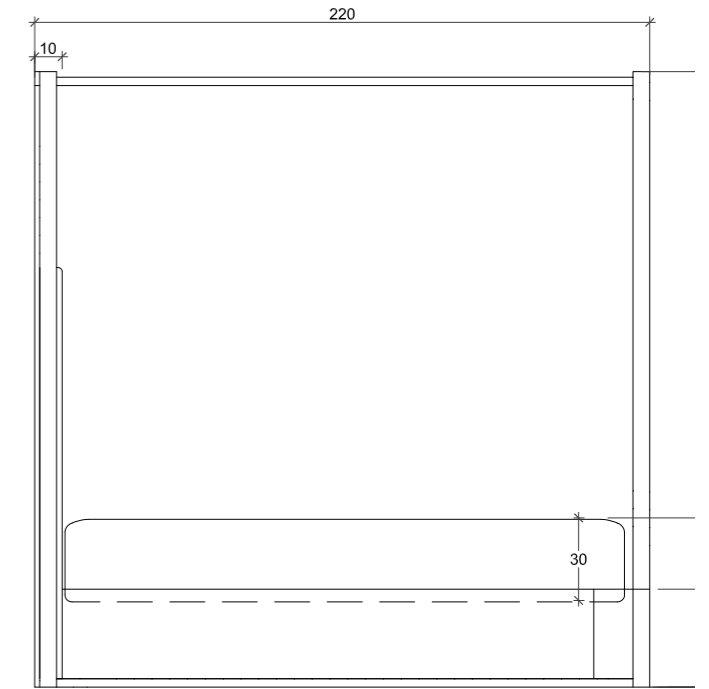

**QUEEN:**  
Mattress: 160cm x 200cm  
Headboard: 205cm W x 110cm H  
Base: 27cm H

**KING:**  
Mattress: 180cm x 200cm  
Headboard: 225cm W x 110cm H  
Base: 27cm H

**SUPERKING:**  
Mattress: 200cm x 200cm  
Headboard: 245cm W x 110cm H  
Base: 27cm H

# SUSSEX BED

Mattress Size (KING): 180cm X 200cm  
Headboard: 198cm W x 150cm H  
Metal Frame: 204cm W x 220cm H

Dhs. 16,980.00

Mattress Size (SUPERKING): 200cm X 200cm  
Headboard: 218cm W x 150cm H  
Metal Frame: 224cm W x 220cm H

### **KING:**

Mattress: 180cm x 200cm  
Headboard: 198cm W x 150cm H  
Metal Frame: 204cm W x 220cm H  
Base: 35cm H

### **SUPERKING:**

Mattress: 200cm x 200cm  
Headboard: 218cm W x 150cm H  
Metal Frame: 224cm W x 220cm H  
Base: 35cm H

All of our items are made-to order and subject to slight variations in overall dimensions. A tolerance of 1-5cm is given during the manufacturing process. The drawing shown is only a visual example.