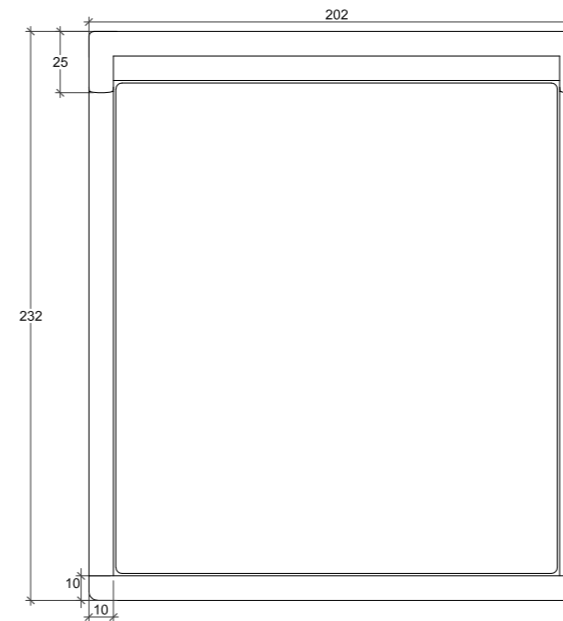

### SUPERKING:

Mattress: 200cm x 200cm  
Headboard: 242cm W x 120cm H  
Base: 30cm H

All of our items are made-to-order and subject to slight variations in overall dimensions. A tolerance of 1-5cm is given during the manufacturing process. The drawing shown is only a visual example.

**QUEEN:**  
Mattress: 160cm x 200cm  
Headboard 184cm W x 110cm H  
Base: 29cm H

**KING:**  
Mattress: 180cm x 200cm  
Headboard 204cm W x 110cm H  
Base: 29cm H

**SUPERKING:**  
Mattress: 200cm x 200cm  
Headboard 224cm W x 110cm H  
Base: 29cm H

**QUEEN:**  
Mattress: 160cm x 200cm  
Headboard: 182cm W x 120cm H  
Base: 30cm H

**KING:**  
Mattress: 180cm x 200cm  
Headboard: 202cm W x 120cm H  
Base: 30cm H

**SUPERKING:**  
Mattress: 200cm x 200cm  
Headboard: 242cm W x 120cm H  
Base: 30cm H