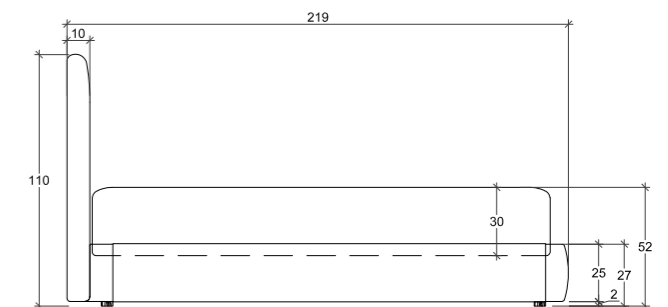

**QUEEN:**  
Mattress: 160cm x 200cm  
Headboard: 205cm W x 110cm H  
Base: 27cm H

**KING:**  
Mattress: 180cm x 200cm  
Headboard: 225cm W x 110cm H  
Base: 27cm H

**SUPERKING:**  
Mattress: 200cm x 200cm  
Headboard: 245cm W x 110cm H  
Base: 27cm H