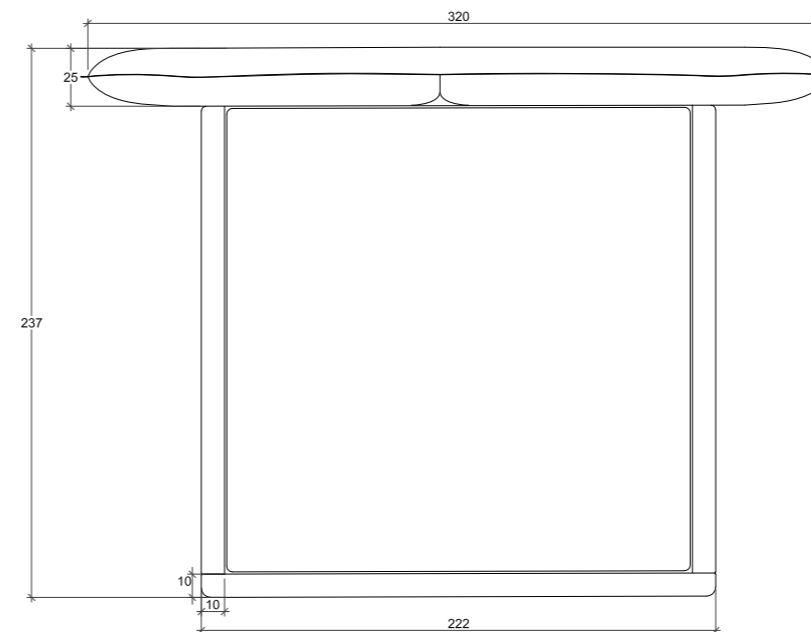

## ANDERSON BED

Indulge in comfort with the Anderson Bed. Featuring a padded headboard with eye-catching minimal design and edge stitching detail, this bed is a showstopper in every sense.

**QUEEN:**  
Mattress: 160cm x 200cm  
Headboard 280cm W x 120cm H  
Base: 29cm H

**KING:**  
Mattress: 180cm x 200cm  
Headboard 300cm W x 120cm H  
Base: 29cm H

**SUPERKING:**  
Mattress: 200cm x 200cm  
Headboard 320cm W x 120cm H  
Base: 29cm H

All of our items are made-to-order and subject to slight variations in overall dimensions. A tolerance of 1-5cm is given during the manufacturing process. The drawing shown is only a visual example.