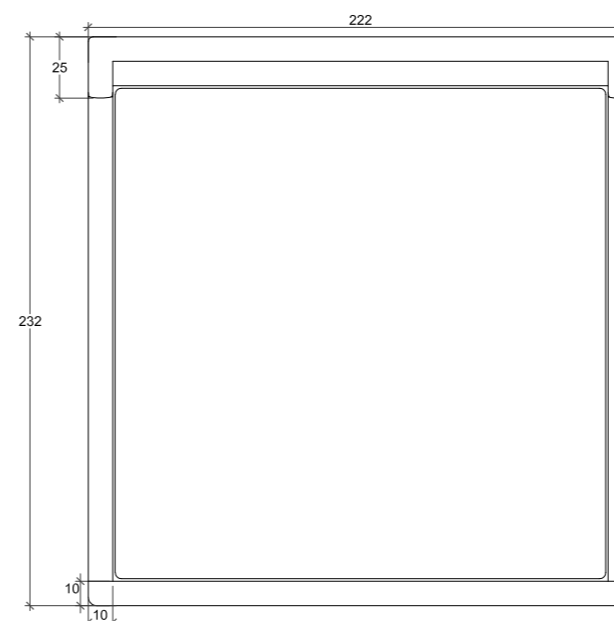

**QUEEN:**  
Mattress: 160cm x 200cm  
Headboard 184cm W x 110cm H  
Base: 29cm H

**KING:**  
Mattress: 180cm x 200cm  
Headboard 204cm W x 110cm H  
Base: 29cm H

**SUPERKING:**  
Mattress: 200cm x 200cm  
Headboard 224cm W x 110cm H  
Base: 29cm H

**QUEEN:**  
Mattress: 160cm x 200cm  
Headboard: 182cm W x 120cm H  
Base: 30cm H

**KING:**  
Mattress: 180cm x 200cm  
Headboard: 202cm W x 120cm H  
Base: 30cm H

**SUPERKING:**  
Mattress: 200cm x 200cm  
Headboard: 242cm W x 120cm H  
Base: 30cm H