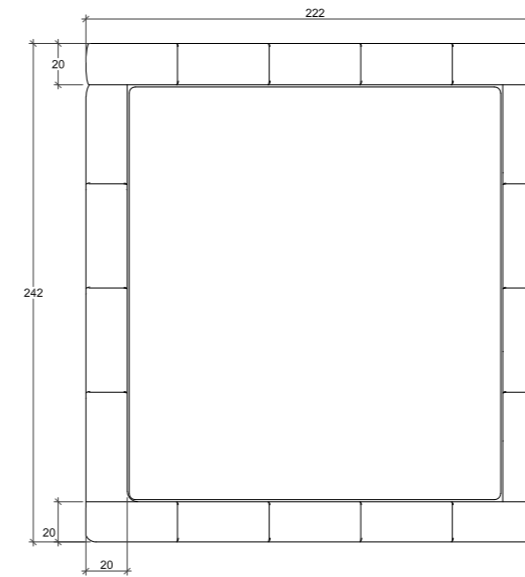

**QUEEN:**  
Mattress: 160cm x 200cm  
Headboard: 202cm W x 120cm H  
Base: 34cm H

**KING:**  
Mattress: 180cm x 200cm  
Headboard: 222cm W x 120cm H  
Base: 34cm H

**SUPERKING:**  
Mattress: 200cm x 200cm  
Headboard: 242cm W x 120cm H cm  
Base: 34cm H