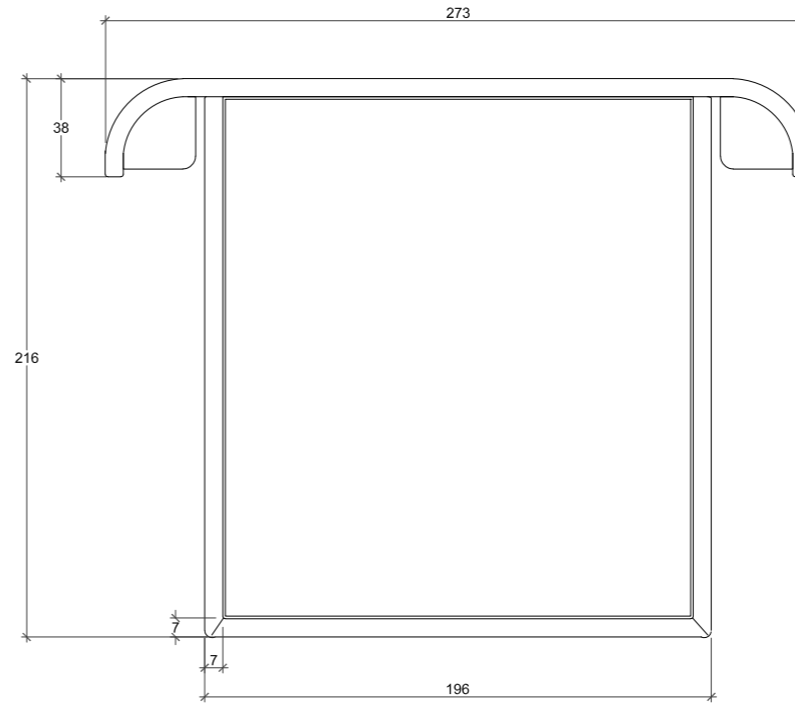

**KING:**  
Mattress: 180cm x 200cm  
Headboard: 273cm W x 105cm H  
Base: 30cm H

**SUPERKING:**  
Mattress: 200cm x 200cm  
Headboard: 293cm W x 105cm H  
Base: 30cm H

All of our items are made-to order and subject to slight variations in overall dimensions. A tolerance of 1-5cm is given during the manufacturing process. The drawing shown is only a visual example.