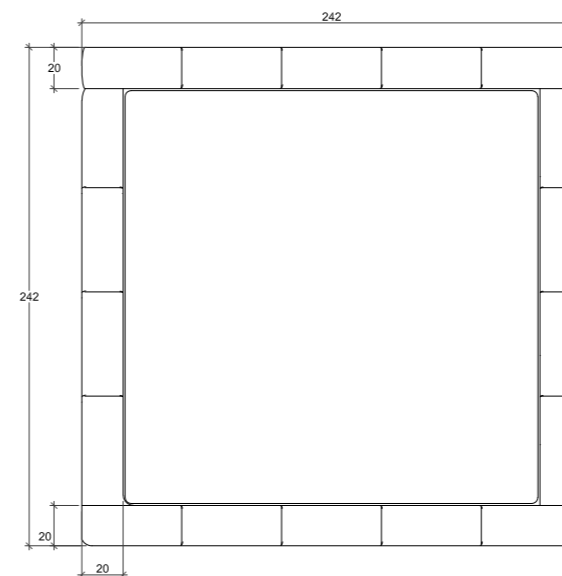

### **SUPERKING:**

Mattress: 200cm x 200cm  
Headboard: 218cm W x 150cm H  
Metal Frame: 224cm W x 220cm H  
Base: 35cm H

All of our items are made-to order and subject to slight variations in overall dimensions. A tolerance of 1-5cm is given during the manufacturing process. The drawing shown is only a visual example.

**QUEEN:**  
Mattress: 160cm x 200cm  
Headboard: 202cm W x 120cm H  
Base: 34cm H

**KING:**  
Mattress: 180cm x 200cm  
Headboard: 222cm W x 120cm H  
Base: 34cm H

**SUPERKING:**  
Mattress: 200cm x 200cm  
Headboard: 242cm W x 120cm H cm  
Base: 34cm H