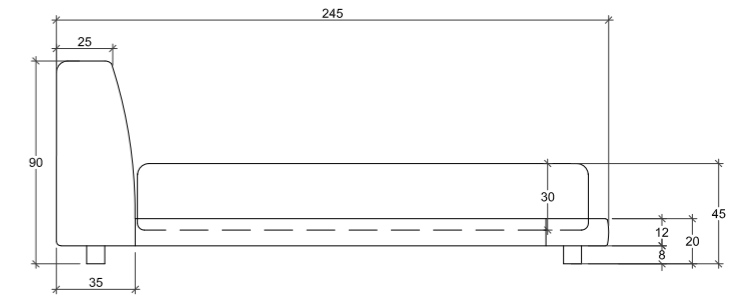

QUEEN:

Mattress: 160cm x 200cm
Headboard: 180cm W x 90cm H
Base: 20cm H