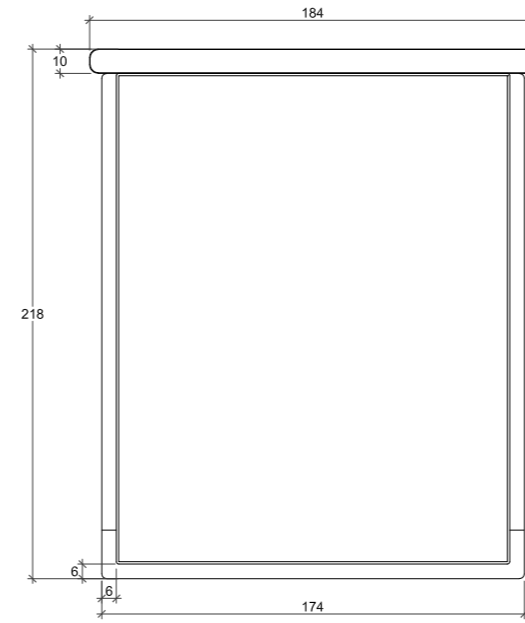

### KING:

Mattress: 180cm x 200cm  
Headboard: 202cm W x 120cm H  
Base: 30cm H

### SUPERKING:

Mattress: 200cm x 200cm  
Headboard: 242cm W x 120cm H  
Base: 30cm H

All of our items are made-to-order and subject to slight variations in overall dimensions. A tolerance of 1-5cm is given during the manufacturing process. The drawing shown is only a visual example.

Mattress Size (KING): 180cm X 200cm  
 Headboard: 204cm W x 110cm H  
 Leg Option: Solid Ash  
 Leg Option: Solid Oak  
 Leg Option: Solid Walnut

Dhs. 9,360.00  
 Dhs. 9,460.00  
 Dhs. 9,490.00

Mattress Size (SUPERKING): 200cm X 200cm  
 Headboard: 224cm W x 110cm H  
 Leg Option: Solid Ash  
 Leg Option: Solid Oak  
 Leg Option: Solid Walnut

**QUEEN:**  
Mattress: 160cm x 200cm  
Headboard 184cm W x 110cm H  
Base: 29cm H

**KING:**  
Mattress: 180cm x 200cm  
Headboard 204cm W x 110cm H  
Base: 29cm H

**SUPERKING:**  
Mattress: 200cm x 200cm  
Headboard 224cm W x 110cm H  
Base: 29cm H