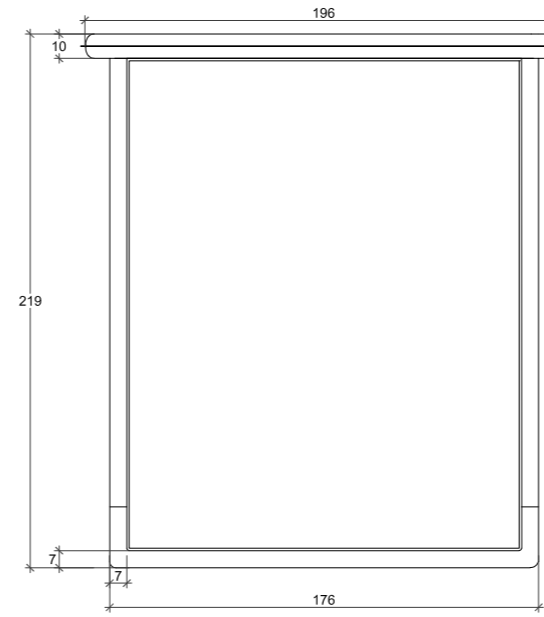

### SUPERKING:

Mattress: 200cm x 200cm  
Headboard: 220cm W x 90cm H  
Base: 20cm H

All of our items are made-to order and subject to slight variations in overall dimensions. A tolerance of 1-5cm is given during the manufacturing process. The drawing shown is only a visual example.

**QUEEN:**  
Mattress: 160cm x 200cm  
Headboard: 246cm W x 90cm H  
Base: 33cm H

**KING:**  
Mattress: 180cm x 200cm  
Headboard: 266cm W x 90cm H  
Base: 33cm H

**SUPERKING:**  
Mattress: 200cm x 200cm  
Headboard: 286cm W x 90cm H  
Base: 33cm H

**QUEEN:**  
Mattress: 160cm x 200cm  
Headboard: 196cm W x 120cm H  
Base: 35cm H

**KING:**  
Mattress: 180cm x 200cm  
Headboard: 216cm W x 120cm H  
Base: 35cm H

**SUPERKING:**  
Mattress: 200cm x 200cm  
Headboard: 236cm W x 120cm H  
Base: 35cm H