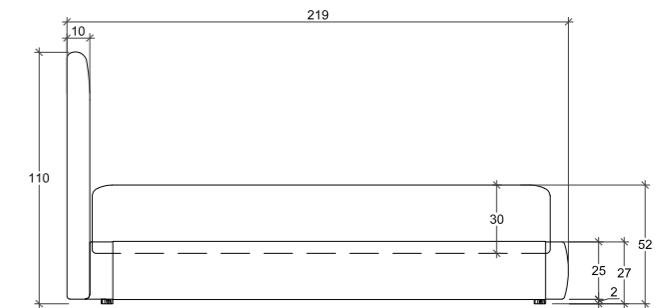

**QUEEN:**  
Mattress: 160cm x 200cm  
Headboard: 205cm W x 110cm H  
Base: 27cm H

**KING:**  
Mattress: 180cm x 200cm  
Headboard: 225cm W x 110cm H  
Base: 27cm H

**SUPERKING:**  
Mattress: 200cm x 200cm  
Headboard: 245cm W x 110cm H  
Base: 27cm H