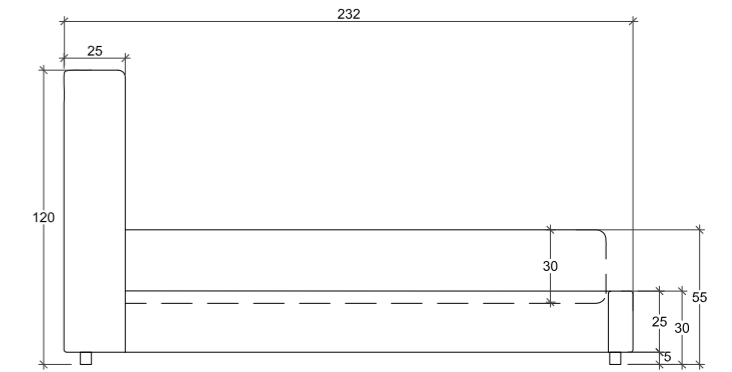

QUEEN:
Mattress: 160cm x 200cm
Headboard: 182cm W x 120cm H
Base: 30cm H