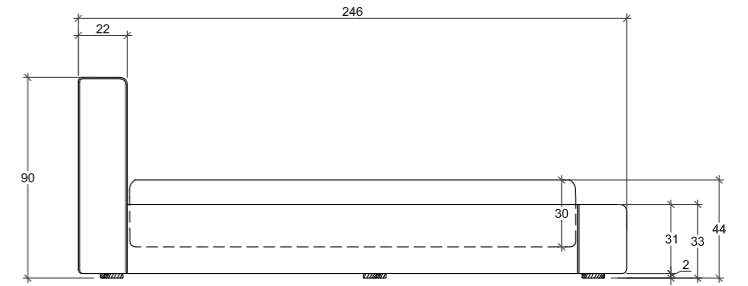

**QUEEN:**  
Mattress: 160cm x 200cm  
Headboard: 246cm W x 90cm H  
Base: 33cm H

**KING:**  
Mattress: 180cm x 200cm  
Headboard: 266cm W x 90cm H  
Base: 33cm H

**SUPERKING:**  
Mattress: 200cm x 200cm  
Headboard: 286cm W x 90cm H  
Base: 33cm H