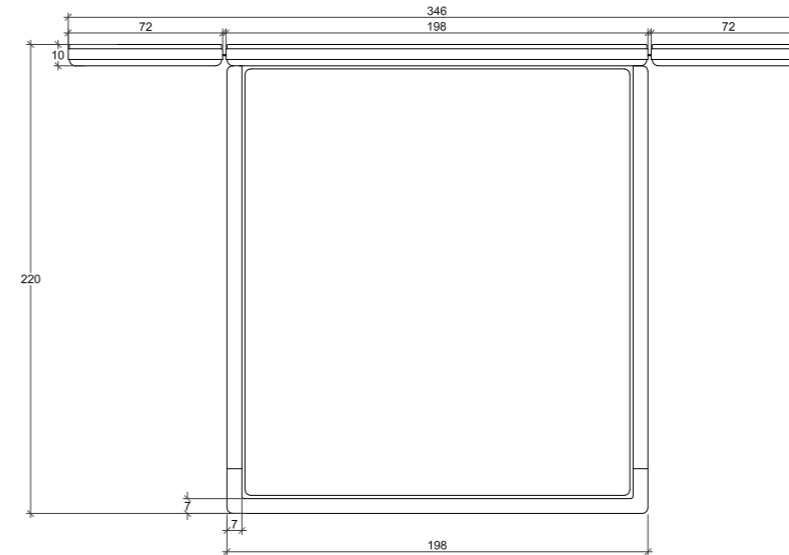

**QUEEN:**  
Mattress: 160cm x 200cm  
Headboard 326cm W x 100cm H  
Base: 35cm H

**KING:**  
Mattress: 180cm x 200cm  
Headboard 346cm W x 100cm H  
Base: 35cm H

**SUPERKING:**  
Mattress: 200cm x 200cm  
Headboard 366cm W x 100cm H  
Base: 35cm H