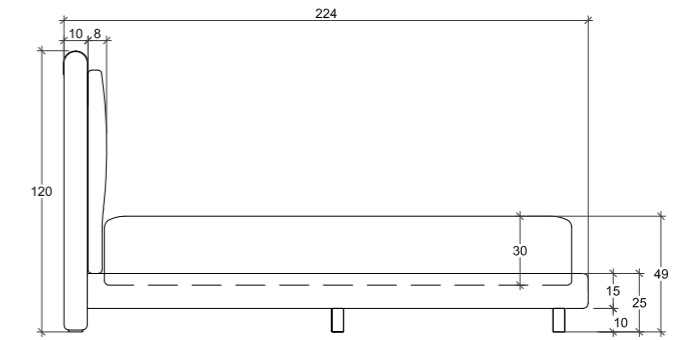

**KING:**  
Mattress: 180cm x 200cm  
Headboard 300cm W x 120cm H  
Base: 29cm H

**SUPERKING:**  
Mattress: 200cm x 200cm  
Headboard 320cm W x 120cm H  
Base: 29cm H

All of our items are made-to-order and subject to slight variations in overall dimensions. A tolerance of 1-5cm is given during the manufacturing process. The drawing shown is only a visual example.

# ASPEN BED

Mattress Size (QUEEN): 160cm X 200cm  
Headboard: 204cm W x 120cm H

Dhs. 10,990.00

Mattress Size (KING): 180cm X 200cm  
Headboard: 224cm W x 120cm H

Dhs. 11,490.00

Mattress Size (SUPERKING): 200cm X 200cm  
Headboard: 244cm W x 120cm H

### QUEEN:

Mattress: 160cm x 200cm  
Headboard: 204cm W x 120cm H  
Base: 25cm H

### SUPERKING:

Mattress: 200cm x 200cm  
Headboard: 204cm W x 120cm H  
Base: 25cm H

All of our items are made-to order and subject to slight variations in overall dimensions. A tolerance of 1-5cm is given during the manufacturing process. The drawing shown is only a visual example.