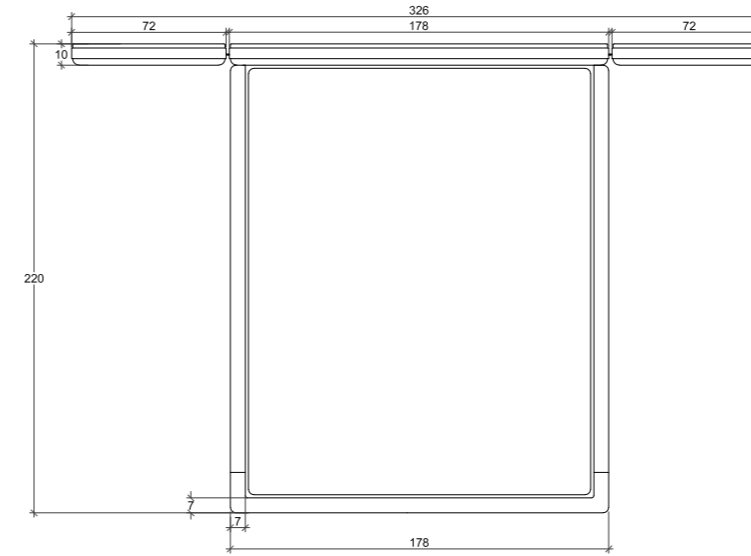

# ADDISON BED

Mattress Size (KING): 180cm X 200cm  
Headboard: 346cm W x 100cm H  
Headboard Flatbar: Veneer

Dhs. 14,980.00

Mattress Size (KING): 180cm X 200cm  
Headboard: 346cm W x 100cm H  
Headboard Flatbar: Painted Metal

**QUEEN:**  
Mattress: 160cm x 200cm  
Headboard 326cm W x 100cm H  
Base: 35cm H

**KING:**  
Mattress: 180cm x 200cm  
Headboard 346cm W x 100cm H  
Base: 35cm H

**SUPERKING:**  
Mattress: 200cm x 200cm  
Headboard 366cm W x 100cm H  
Base: 35cm H