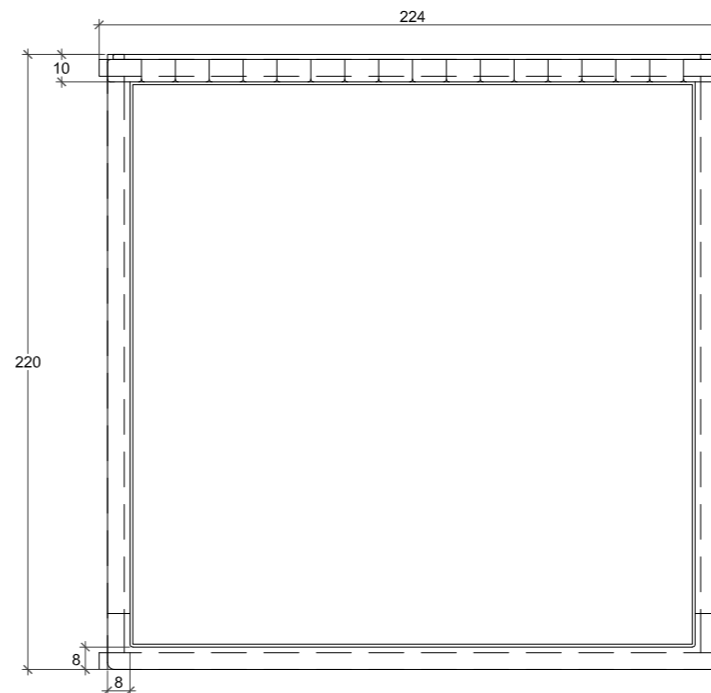

**QUEEN:**  
Mattress: 160cm x 200cm  
Headboard: 205cm W x 110cm H  
Base: 27cm H

**KING:**  
Mattress: 180cm x 200cm  
Headboard: 225cm W x 110cm H  
Base: 27cm H

**SUPERKING:**  
Mattress: 200cm x 200cm  
Headboard: 245cm W x 110cm H  
Base: 27cm H

### **KING:**

Mattress: 180cm x 200cm  
Headboard: 198cm W x 150cm H  
Metal Frame: 204cm W x 220cm H  
Base: 35cm H

### **SUPERKING:**

Mattress: 200cm x 200cm  
Headboard: 218cm W x 150cm H  
Metal Frame: 224cm W x 220cm H  
Base: 35cm H

All of our items are made-to order and subject to slight variations in overall dimensions. A tolerance of 1-5cm is given during the manufacturing process. The drawing shown is only a visual example.