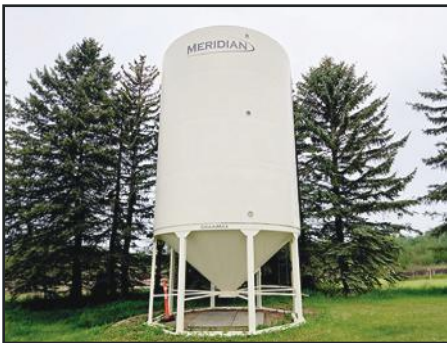

Bidding Opens: **9AM - Jul 18 (MDT)**

Bidding Starts Closing: **9AM - Jul 21 (MDT)**

2011 Case IH 8120
Combine

2017 MacDon D65 30 ft Rigid
Draper Header

2004 Case IH AFX8010A
Combine

2007 MacDon Premier 2952C 25
Ft Swather