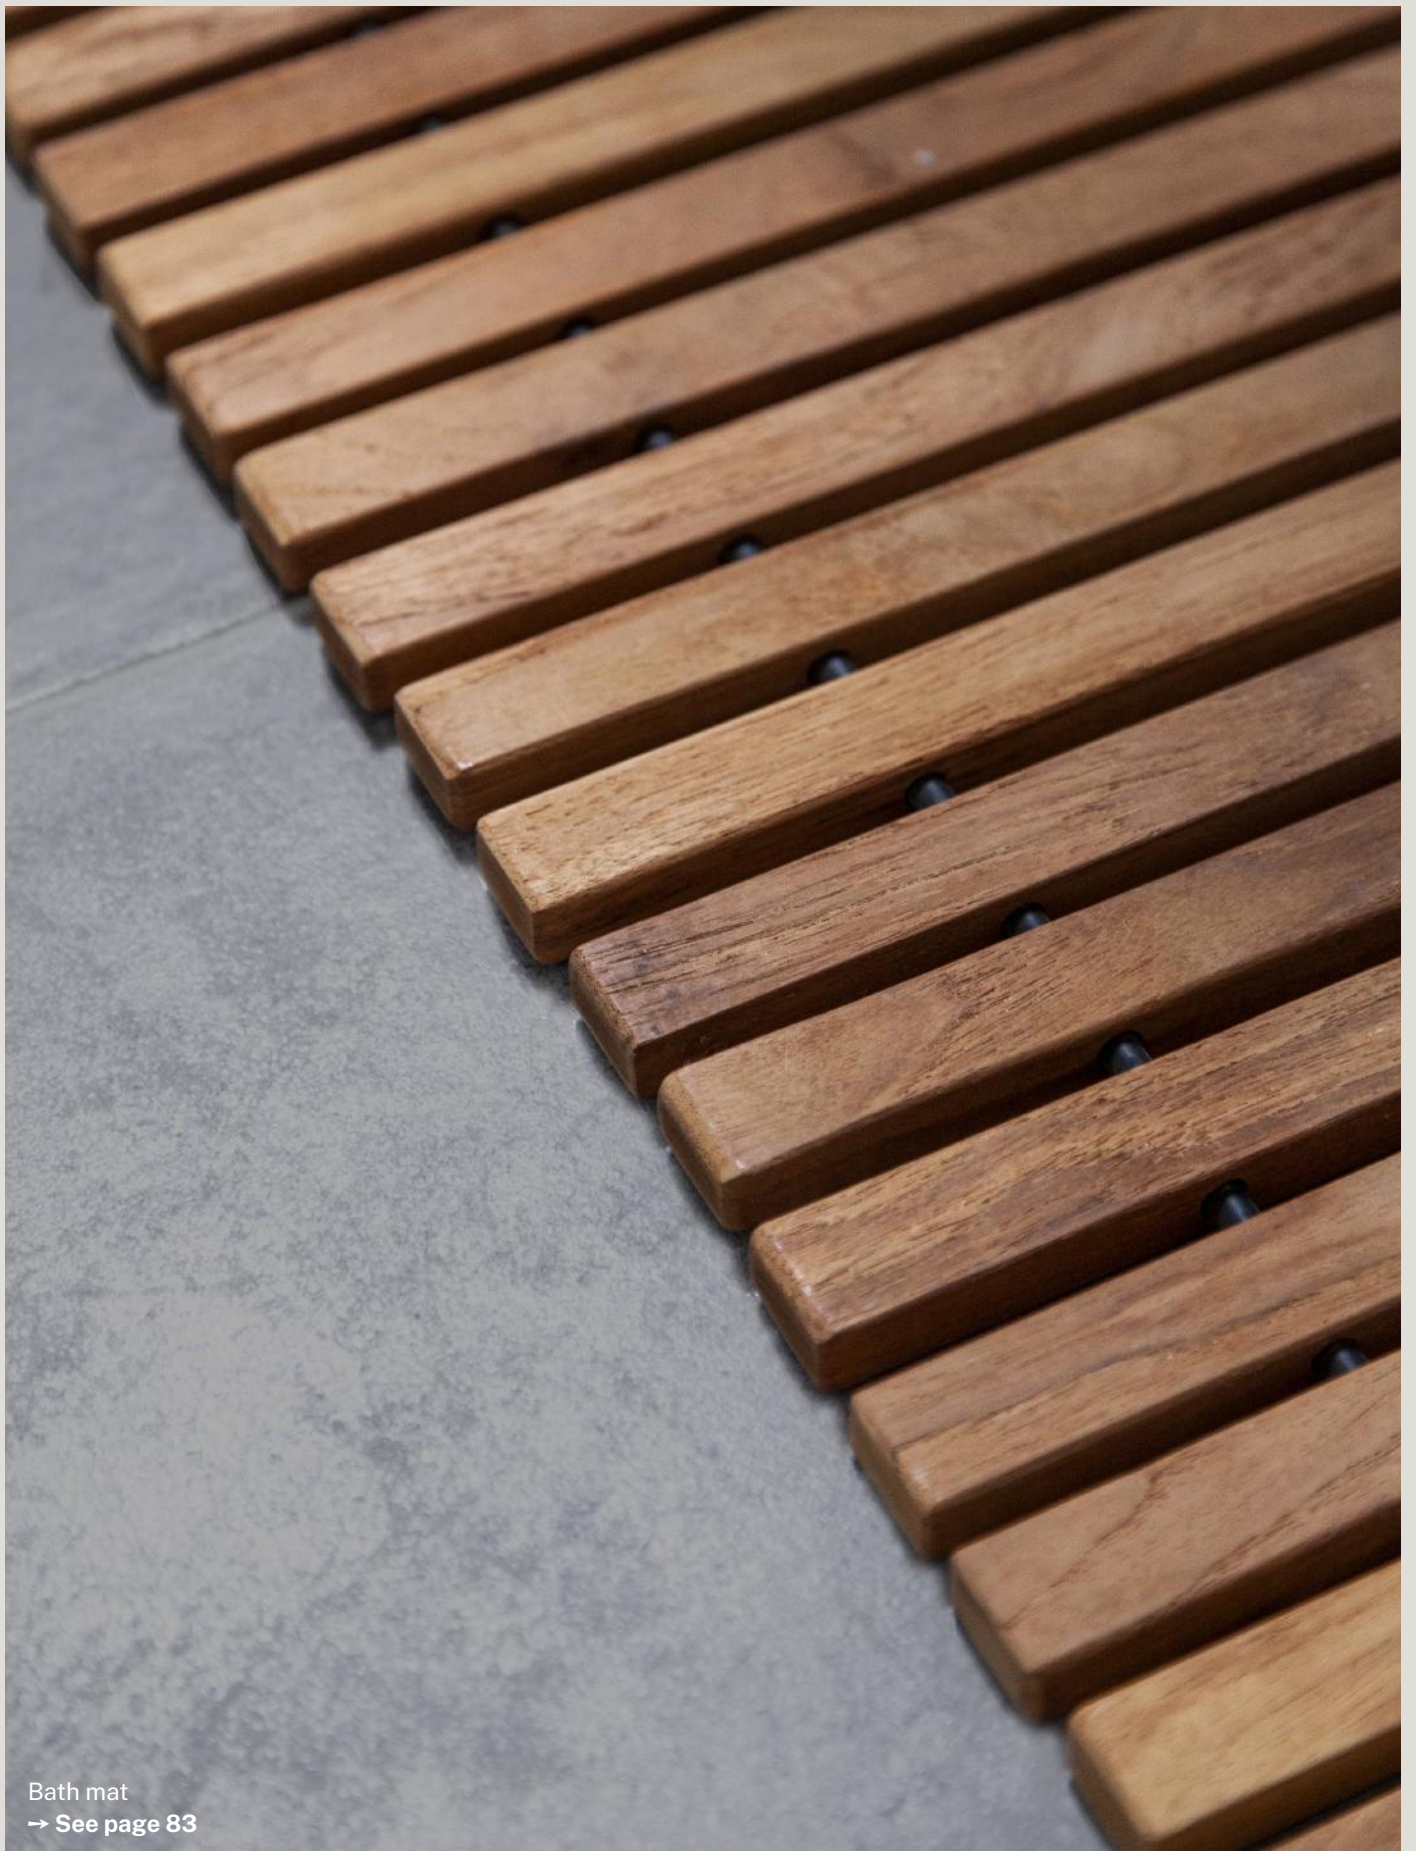

Bath mat
→ See page 83