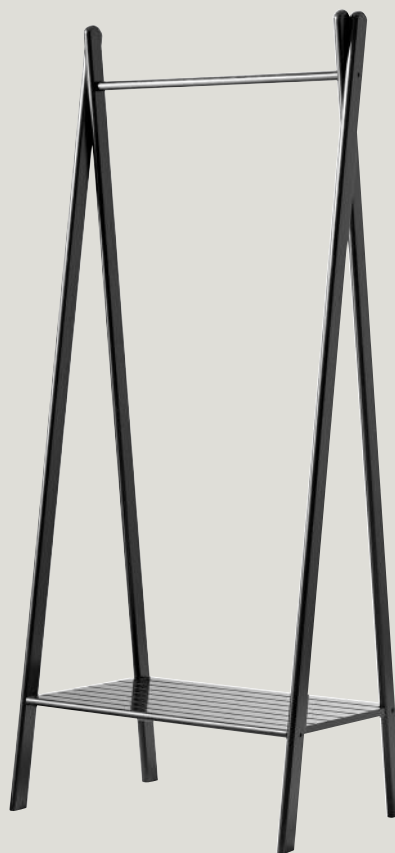

W90 x D35 x H45 cm

Hall table

Item no. 2165002

Vertical carbonized bamboo

W90 x D35 x H80 cm

Stepladder

Item no. 5169002

Vertical carbonized bamboo

W40,5 x D37,5 x H53,5 cm

Noble black bench
→ See page 57

Noble hall table
→ See page 57

Noble wall rack w/drawer
→ See page 57

Noble

Wall rack w/drawer

Item no. 5166020

Black vertical carbonized bamboo
W70 x D35 x H180 cm