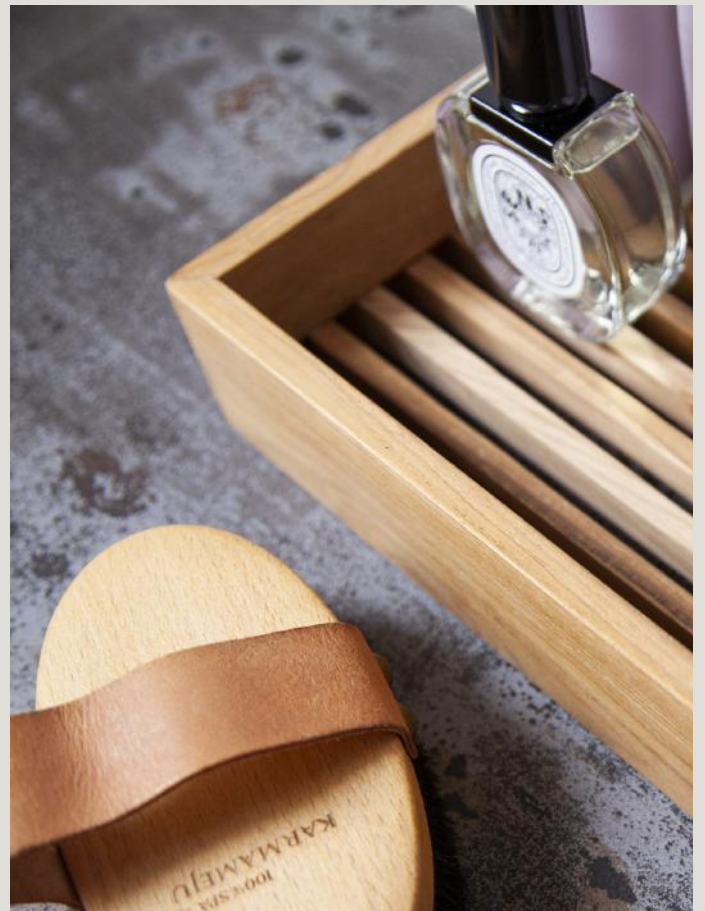

Soap block
→ See page 83

Home & bath

Storage tray

Item no. 5060000

Teakwood

W30 x D16 x H6 cm

Bathtub tray

Item no. 5061000