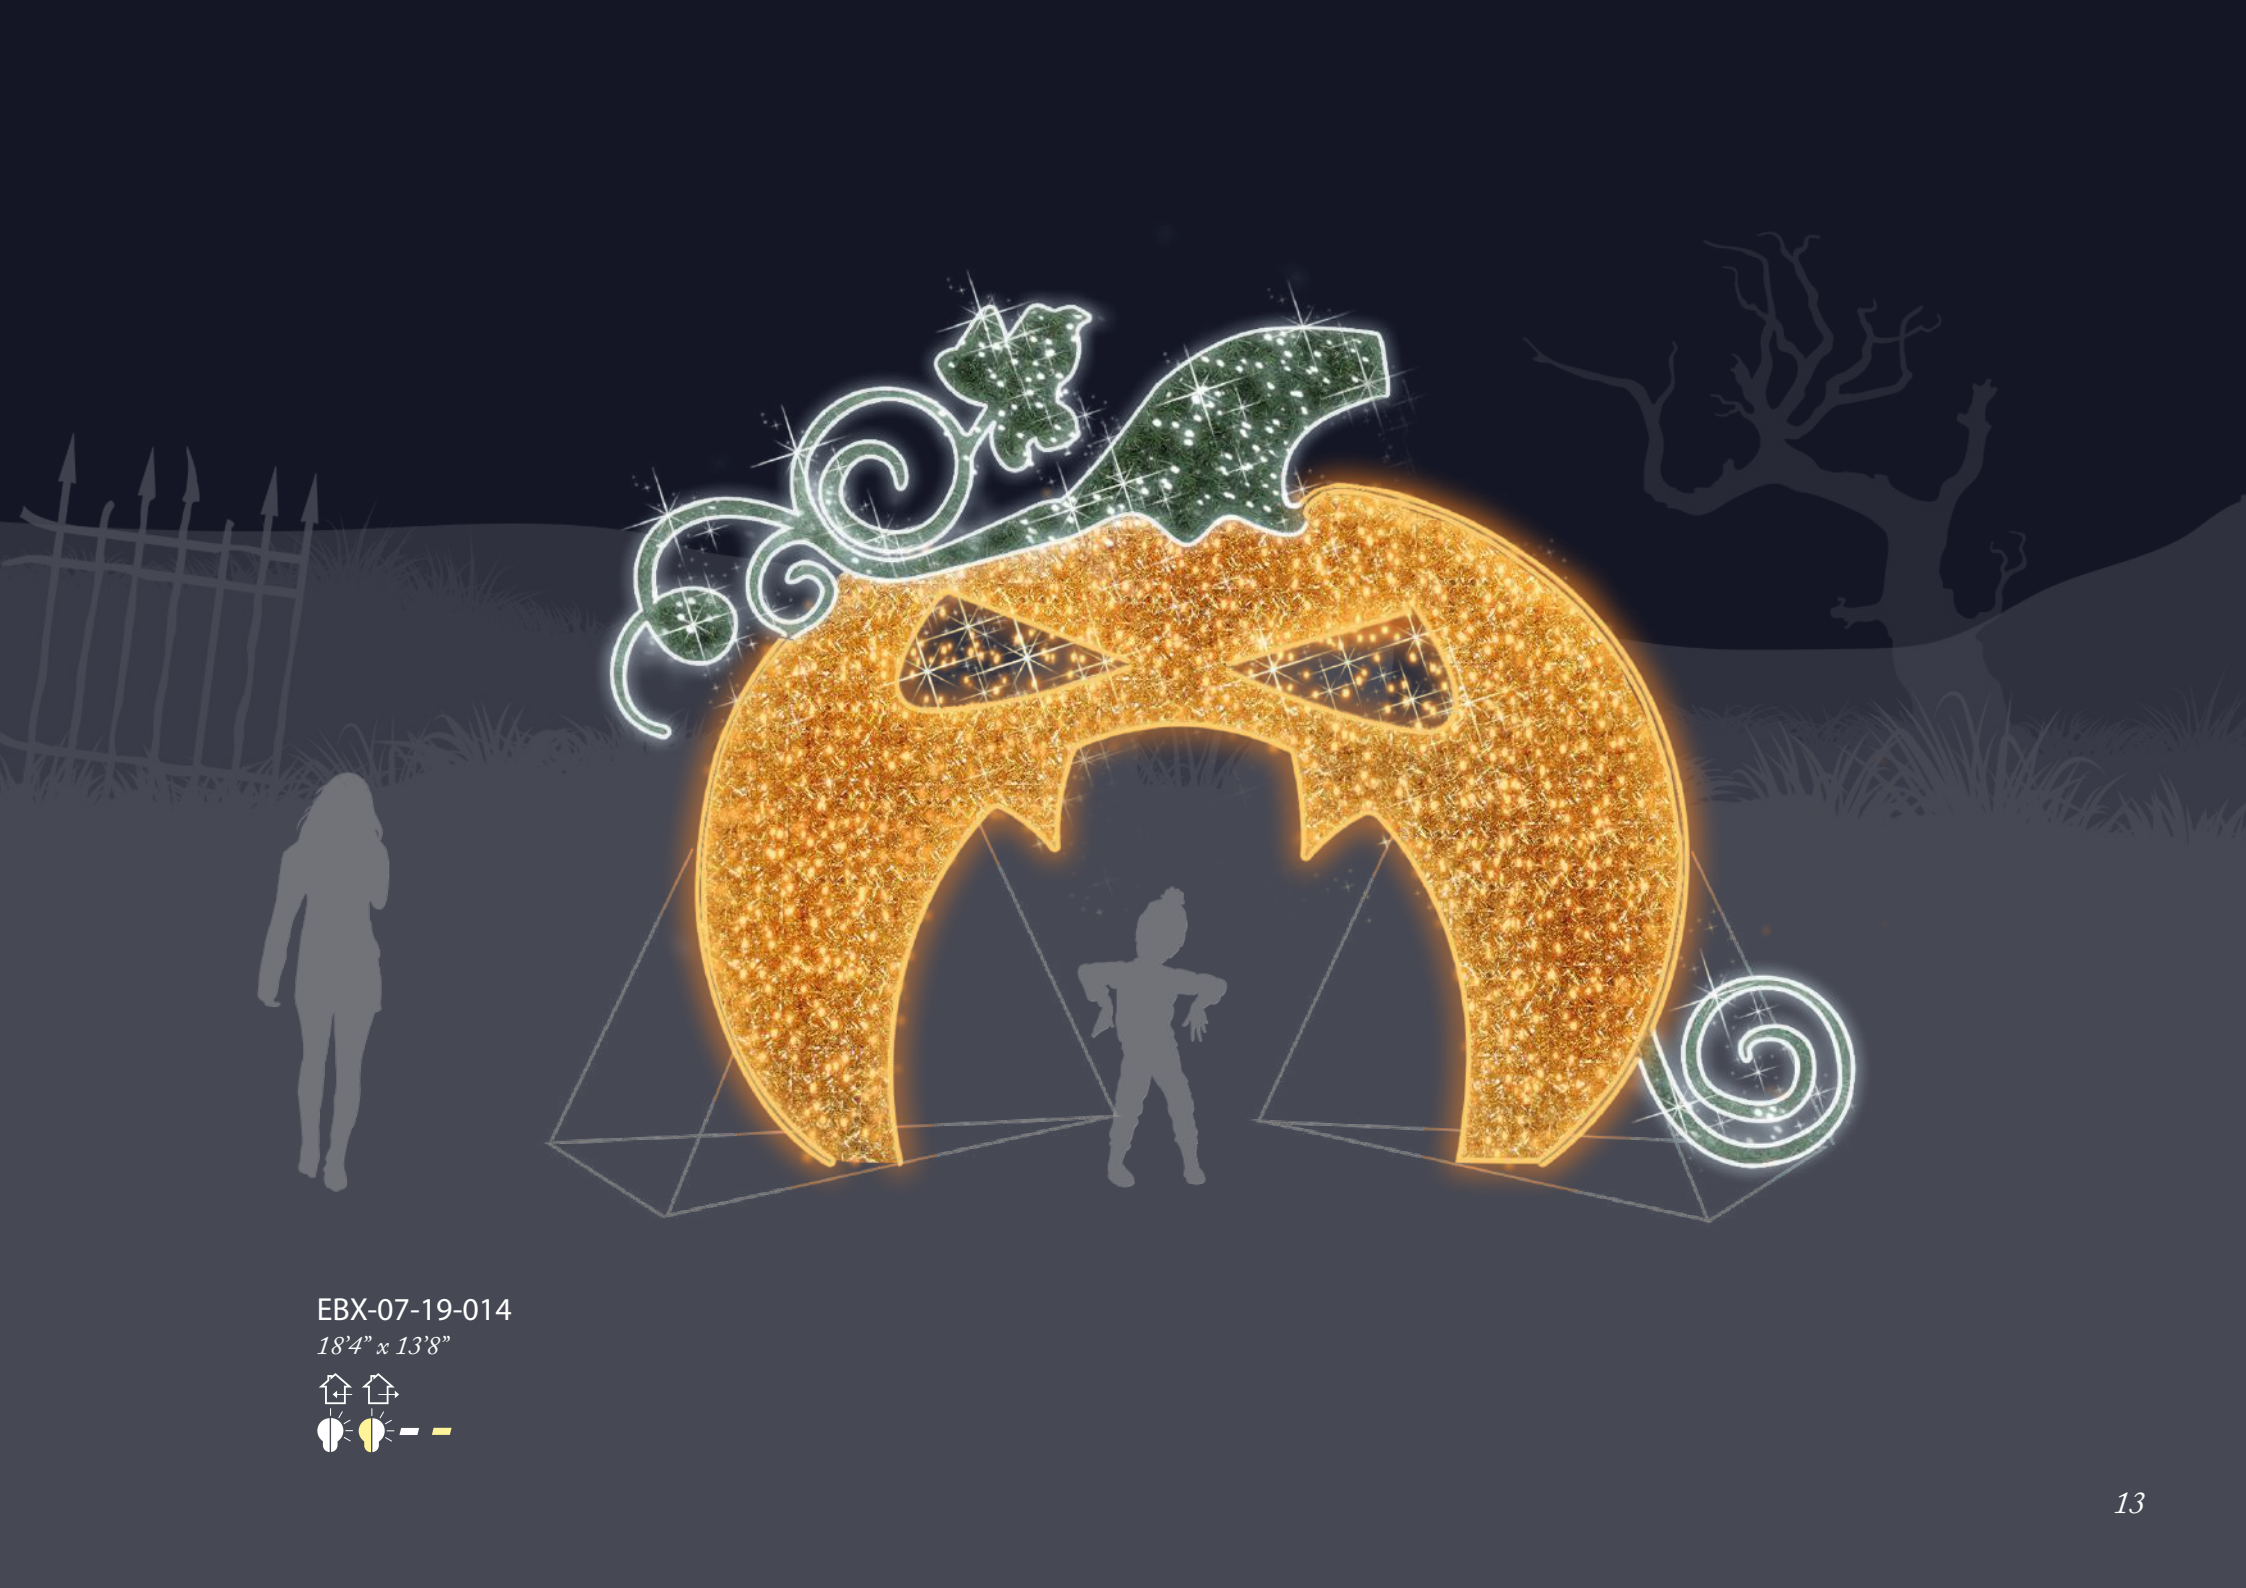

EBX-07-19-014

18'4" x 13'8"