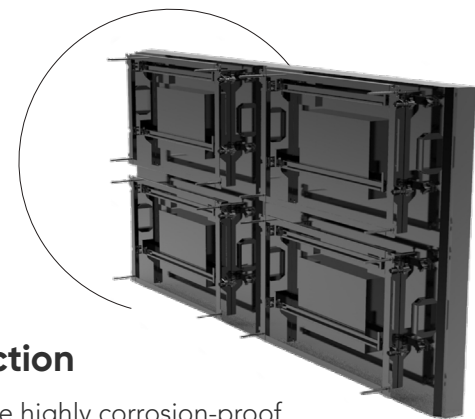

Durable protection

Hikvision LCDs feature highly corrosion-proof brackets and quality construction for enhanced durability & protection. Moreover, clear wiring on the back side brings more convenience to installation and maintenance.