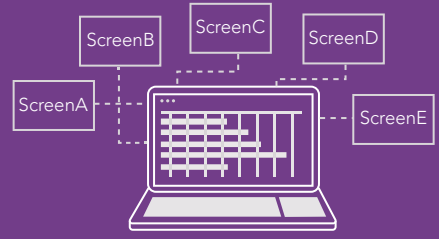

APPLICATION SCENARIOS

Command Centers / Monitoring Center

Commercial Displays

Conference Rooms

SUPERIOR FEATURES

Centralized Advertising Management

The multifunctional platform, HikCentral FocSign, enhances efficiency in ad making, enabling central management and remote maintenance functions that greatly improve operational efficiency and reduce labor costs.