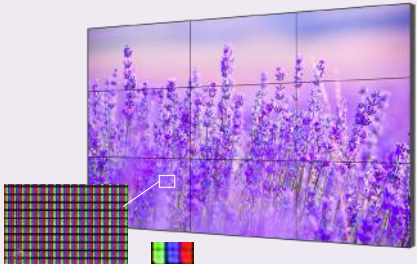

◀ 3 Display Modes ▶

Monitoring Mode

Enhanced image restoration, frame rates, and gray scale.

Presentation Mode

Better display consistency, text clarity, and smooth text edges.

Movie Mode

Improved color saturation and image contrast.

- 1 Take test picture
- 2 Analyze pixel color
- 3 Generate calibration parameters
- 4 Write data to chip
- 5 Color well calibrated

◀ Precise Color Calibration ▶

True-to-life display

Precise color calibration brings you true-to-life colors and just the right brightness using pixel-by-pixel analysis. Flawless uniformity of color and brightness guarantees Hikvision's LCDs outstanding display performance.