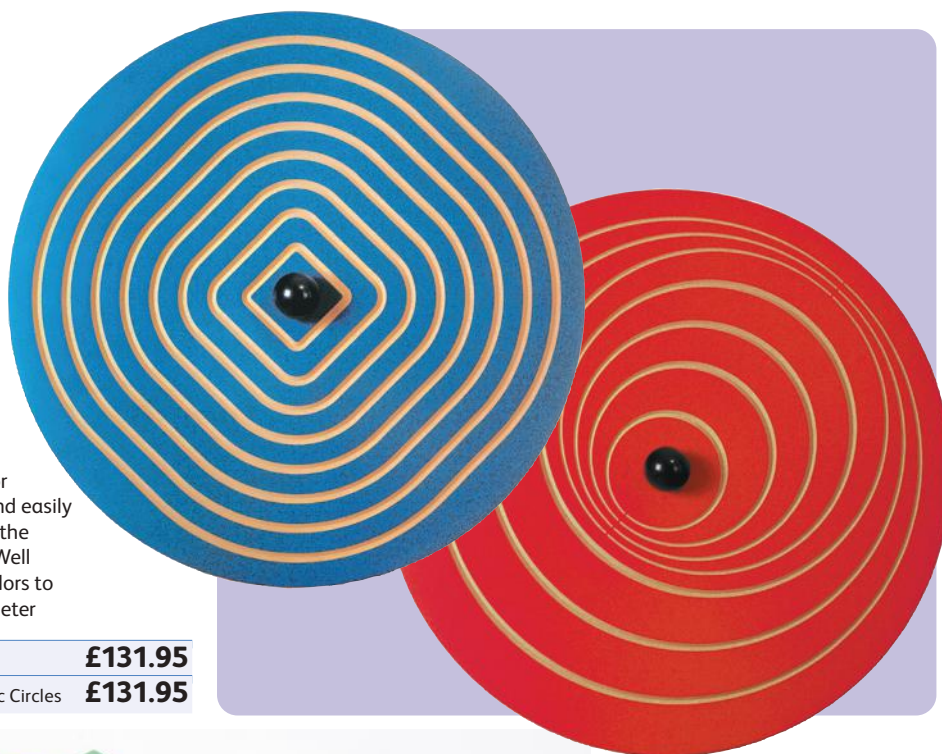

Spin 'n' Stare

Double-sided, boldly-coloured circular panel for optical illusions and visual marvels! Quickly and easily reversed. Minimal strength required to rotate the panel. For wall-mounting - fixtures included. Well made from 12mm thick MDF. Perfect for corridors to amuse passers-by of all ages. Size: 63cm diameter

R618297	Blue Spiral/Red Flower	£131.95
R623050	Blue Rounded Squares/Red Concentric Circles	£131.95

Wooden Shapes Stacker

A beautiful beechwood 7-layer stacking puzzle, with 12 surprise shapes hidden inside. The smooth natural solid wooden shapes must be fitted correctly into their matching holes in each rainbow colour panel, then the panels can be layered to complete the stack. Size: 92mm x 123mm x 123mm. 19 piece set. 12+ months

R623559	£24.95

Pyramid Activity Box

This wooden pyramid activity box toy from Classic World will bring your child endless fun. Designed in a much more interesting tetrahedron (there you go - your new word for the day) structure, the discovery box can be rolled like a ball in whichever direction they like. There's fun on every side - musical instruments, shape sorting, casual relationships and animals to learn and discover. 33x35x29cm.

R624033	£41.95