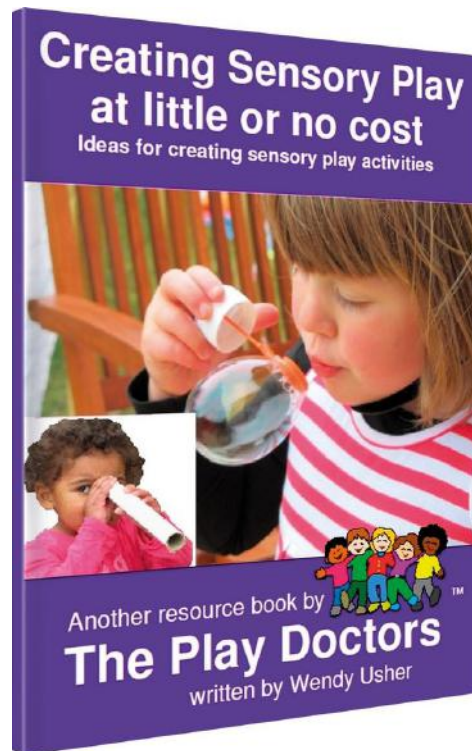

Creating Sensory Play

Creating Sensory Play contains hundreds of ideas using everyday items to create sensory play at home, at school or in play settings. This book considers how activities can be adapted to reflect individual needs. Perhaps a person who does not like touching messy play would do so by wearing latex gloves or a person who has a visual impairment can feel and smell bubbles if the bubble solution contains a little perfume or essential oil.

R657314

£18.95