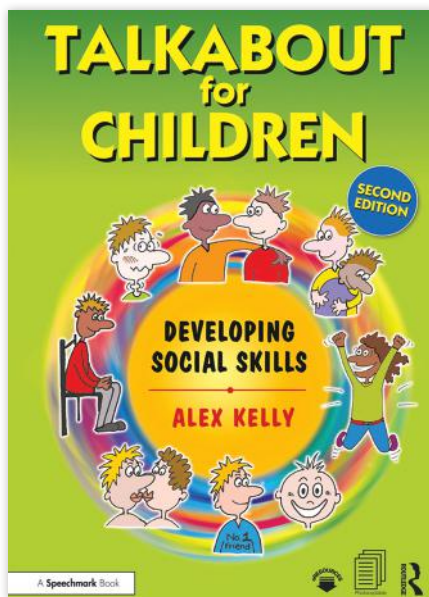

Talkabout for Children Series - 2nd Edition - Book

Talkabout for Children 1 (Developing Self Awareness and Self Esteem): Designed for primary school aged children or older children with special needs. Provides the foundation of the Talkabout hierarchy. Includes 40+ self-awareness/self-esteem activities that are key to developing effective social skills. Includes: a year's teaching plan to incorporate sessions into a school curriculum, a short assessment, forms and evaluation sheets. For 4yrs+.

Talkabout for Children 2 (Developing Social Skills): Designed specifically for young children or children with special needs to develop social competence and skills using body language, conversations and assertiveness. A practical resource with 60+ social skill activities and games. Includes a two year teaching plan to incorporate these groups into a school curriculum, an assessment of social skills and intervention planning sheet. Piloted across the UK and abroad and popular with teachers, therapists and children. For 4yrs+.

Talkabout for Children 3 (Developing Friendship Skills): The final level of the Talkabout hierarchy with 25+ structured activity sessions focused on developing assertiveness and developing friendship skills. With a three-term intervention plan for schools. This product does not incur VAT.

R656763	Talkabout 1	£39.95
R656764	Talkabout 2	£39.95
R656765	Talkabout 3	£39.95

Talkabout Card Games