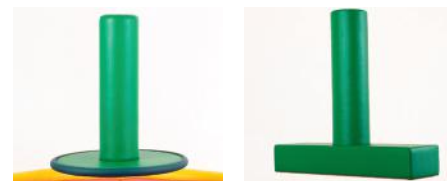

A Frame

Large free standing suspension system for up to 2 swings at once. Tubular steel with foam padding on the legs. Can be installed indoors or out. Eliminates the need for permanent structural fixings. Designed to handle a weight capacity of 300 kg. Simple assembly required by up to 3 people. To be fixed to a suitable floor. Latex- and phthalate-free. Colour as available. Size: 518.1L x 190.6W x 232.5cmH