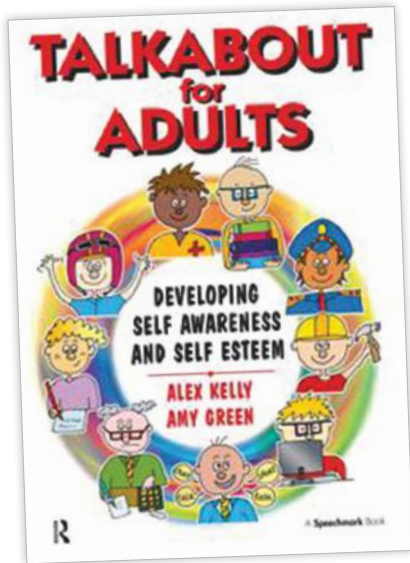

Talkabout for Adults - Book

50+ activities to improve self-awareness and self-esteem. Aimed at adults with an intellectual disability (LD) or older children with special needs. Adapted from the Talkabout for Children series with some similar activities, but many are adapted to be age-appropriate. Includes a short assessment, worksheets and practical suggestions to make groups work successfully including 15 group cohesion activities, an intervention plan and monitoring/evaluation forms. Most are group activities, some are for 1-1 sessions. This product does not incur VAT.

R656792

£39.95

Talkabout Relationships - Book

An illustrated, practical resource designed for teachers or therapists to develop self-esteem and relationship skills in group settings in a structured way. Suitable for young adults and adults with LD or those presenting with social skills difficulties. Uses current literature and research. This product does not incur VAT.

R652828

£38.95