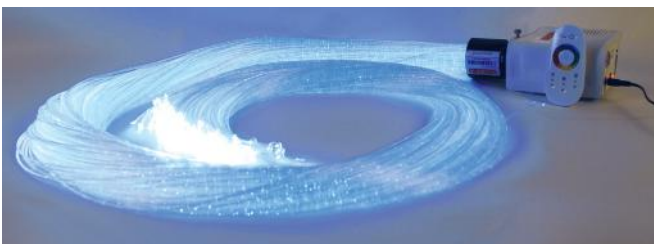

Light Source (Colour) + Fibre Optics

A bundled product, ready to go. Our remote control colour light source (24103) packaged with 2 meter, 200 strand fibre optics (17908).

R624105 2m x 200 strands with light source **£498.95**