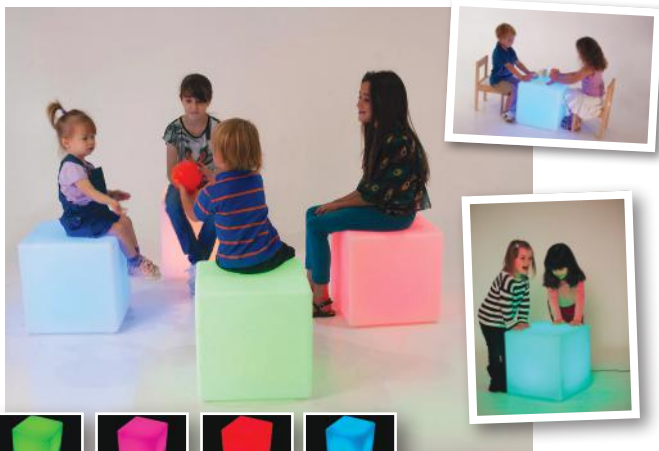

Benefits

- Large and bright visual display visible from a distance, for visually impaired users, multiple users.
- A set so looks more realistic than a single panel.
- Simple to install standard ceiling panel sizes.
- Suitable for all ages and abilities.
- Can be enjoyed regardless of ability, and does not require any intellectual reasoning or prediction.
- Realistic artwork.
- Static so won't cause dizziness motionless unlike projectors and effect wheels.
- Colourful and clever optical illusion implies access to the outside in rooms that have no natural light.
- Great for individuals who are bed-bound, who spend hours looking at a ceiling and who are otherwise unable to access outside spaces.
- Cheerful and bright could help lift mood. Soothing, universally-liked motifs.
- Distracting in medical treatment areas and dentists.