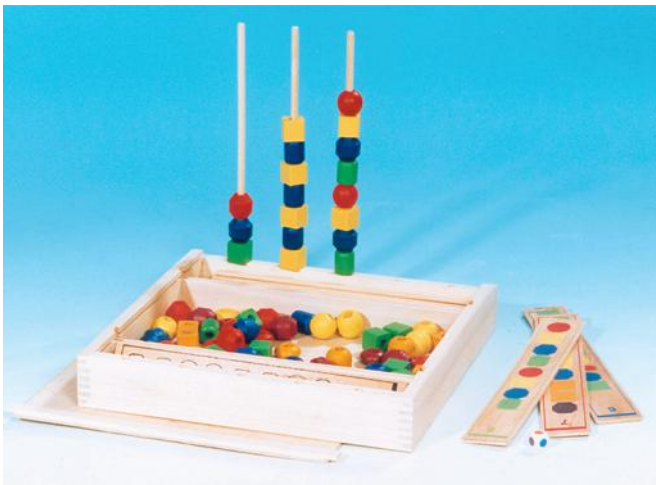

Sequencing Game

Test concentration, fine motor skills and hand-eye co-ordination as well as memory and communication skills. Try to put the beads in a particular order, or match colours and shapes. Includes storage box, 10 wooden playing cards, threading string and rods, 72 beads, die and instructions. Made from natural wood with non-toxic varnish. For 1-6 players, 3 years and over.

R617541   33 x 33cm   **£60.95**