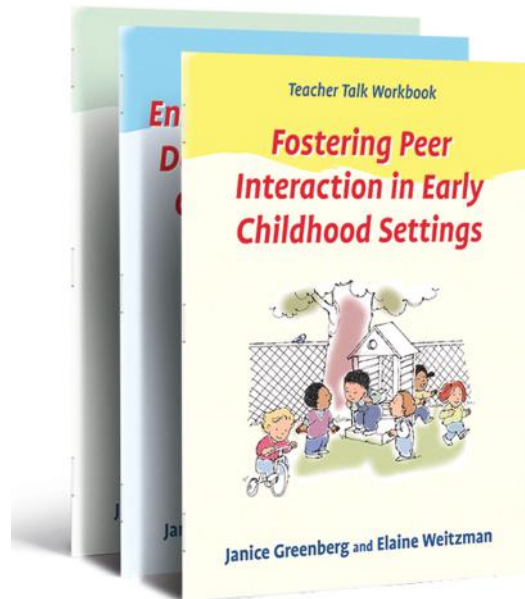

R652735		£16.95
---------	--	---------------

The Teacher Talk™ Series

Full set of three English workbooks: Fostering Peer Interaction in Early Childhood Settings, Let Language Lead the Way to Literacy and Encouraging Language Development in Early Childhood Settings. French available too, please enquire! This product does not incur VAT.