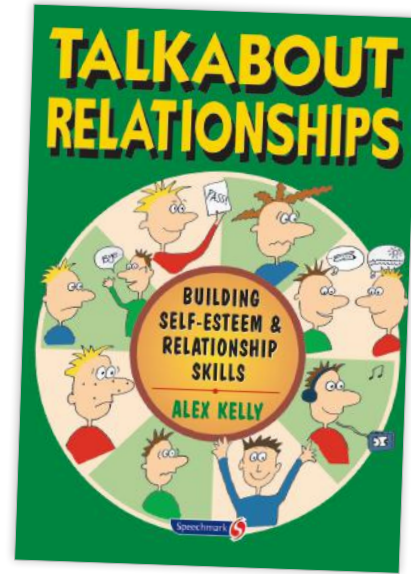

Talkabout for Adults - Book

50+ activities to improve self-awareness and self-esteem. Aimed at adults with an intellectual disability (LD) or older children with special needs. Adapted from the Talkabout for Children series with some similar activities, but many are adapted to be age-appropriate. Includes a short assessment, worksheets and practical suggestions to make groups work successfully including 15 group cohesion activities, an intervention plan and monitoring/evaluation forms. Most are group activities, some are for 1-1 sessions. This product does not incur VAT.

R656792

£39.95

Talkabout Relationships - Book

An illustrated, practical resource designed for teachers or therapists to develop self-esteem and relationship skills in group settings in a structured way. Suitable for young adults and adults with LD or those presenting with social skills difficulties. Uses current literature and research. This product does not incur VAT.

R652828

£38.95