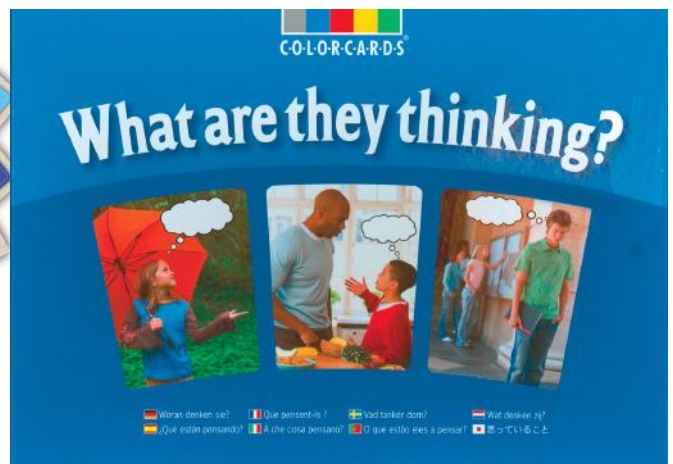

ColorCards®: What Are They Thinking? - 30 Cards & CD

Inspiring resource to help teach or explain the concepts of empathy, understanding feelings and recognising emotions. Can be used to begin discussions in groups, initiate conversations or for creative writing with all ages.

R654492

£39.95