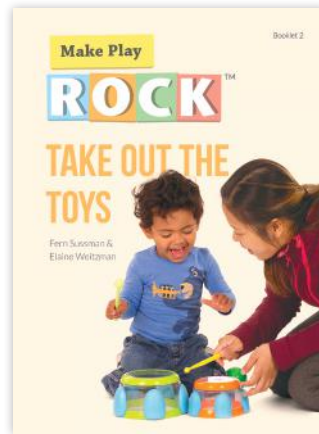

Take Out the Toys - Book

Book 2 focuses on "functional play" ability (early play involving conventional or expected actions using toys). These skills provide a foundation for the formulation of later skills so it is important to optimise these as early as possible. Play for children who have Autism or other developmental challenges may not be as advanced as other children their age, but if these specific research-based techniques are used during everyday play activity, much can be done to build skill levels. This product does not incur VAT.

R655712 **£14.95**

Put Pretending into your Child's Play

Book 3 focuses on expanding pretend play skills during fun, everyday activities. Children with additional needs often find it difficult to pretend, a stage of development that lays the foundation for key social and learning skills. This resource provides a context of how pretend play fosters language, social and emotional skills using research-based strategies. This product does not incur VAT.