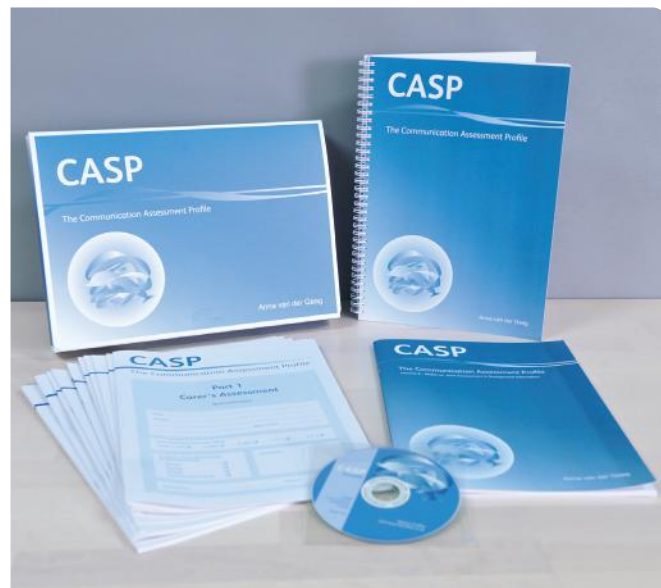

Communication Assessment Profile (CASP) - 3rd Edition

This is the only UK standardised tool to assess the communication abilities of adults with severe to mild learning disabilities. It can also be used with children and young people with ASD and those with neurological disabilities as an outcome measure, to ascertain if communication skills have improved over time or as a research tool. It is comprehensive, using photos of functional and adult-orientated objects and was designed as a three part multi-disciplinary assessment:

- The environment questionnaire ascertains the opportunities available for daily communication (complete with carer/keyworker)
- A photographic manual has subsections on hearing/auditory skills, understanding and using communication (complete with SLT)
- A record of strengths, percentile rank chart, communication environment rating scale all outline priorities for change (agreed by individual, SLT & carer/keyworker)

The National Institute for Adult Continuing Education (UK) recommends CASP as an appropriate assessment for adults with LD. Although not designed for people with Dementia, numerous SLTs report sections 3 and 7 are very useful for assessing vocabulary and communicative function and a small number of individuals participating in clinical trials had age-associated cognitive impairment. Revised 2017.

R651230	CASP	£261.95
R656350	30 CASP Record Forms	£83.95
R652119	30 CASP Record forms (Part 2 only)	£95.95