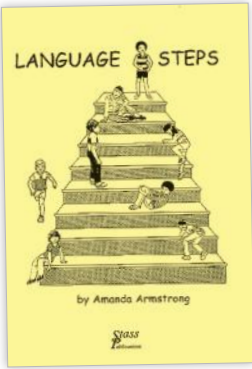

Language Steps - Book

This resource helps develop comprehension and expression in spoken language from a one- to a four-word level. It can be used as a complete programme or to complement current input, aiming to increase the number of information-carrying words in an utterance. 7 sections, each with therapy and homework activities for individual or group use. Score sheets provide an accurate record of progress. Photocopiable. For educational or therapeutic professionals and parents. Based on Derbyshire Language Scheme. This product does not incur VAT.

R651622

£51.95