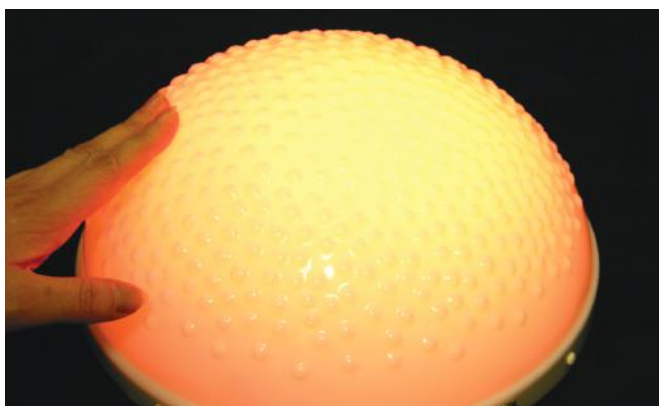

Cosmic Effect Net

Decorative lighting to enhance your Snoezelen® room. To be used on a ceiling or out of reach on a wall. Includes controller for choice of eight different light sequences. With LED bulbs. Colours may vary (lights and net), as may size subject to availability.

R616217   440 x 150cmW   **£73.95**

Voice Responsive Dome by Rompa®

With coloured lights and LEDs! Make a sound and the dome responds with the attractive glow of light. Ideal for encouraging sounds and one to one or group interaction or turn taking. Includes a sensitivity control. Electrical Specification: Low voltage 12v dc operation with separate external mains power supply. Size: 17cmH x 30cm diameter

R616351   VAT Relief   **£198.95**