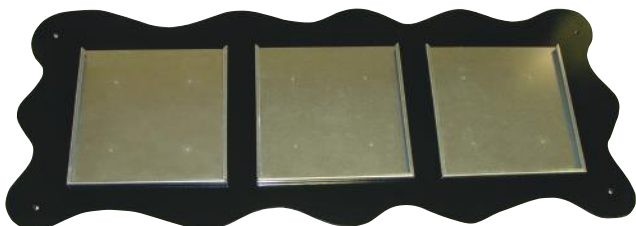

R622513	Grooves and Stripes	£65.95
R622514	Surf and Turf	£60.95
R620825	Linelite	£73.95

R621798	Spin, Ring, Boing	£125.95
R620831	Bells	£66.95
R622516	Dips and Domes	£58.95

Wooden Frame

Cloud-shaped rectangle frame to hold three of the Tactile Squares on a wall. The Tactile Squares are interchangeable and give the option to be used on a table, lap, or wall-mounted. Our Tactile Squares are wonderful for sensory exploration as well as for encouraging interaction and motor skills. These squares are equally tactile and visual, as well as offering shared and individual activities with a memory and nostalgia focus. Designed by an Occupational Therapist, they are meaningful, with each one having its own age-appropriate theme. They provide an opportunity for discussion, reminiscence and for carers to learn more about their residents/family members. Tactile Squares are to be purchased separately.