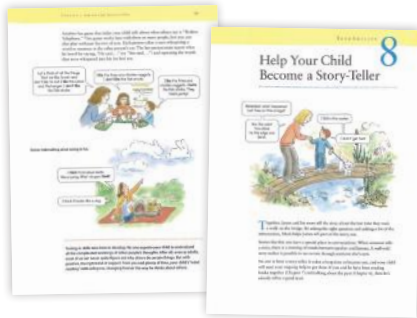

TalkAbility™

A hugely valuable resource for parents and professionals supporting verbal children on the Autism spectrum. This book contains a wealth of practical strategies that can be built into daily conversations and activities. By applying these strategies, parents and professionals help children learn to take appropriate turns in a conversation, wait for others to take theirs, tune into what people say without words in a conversation, understand how others feel, respond appropriately, learn how to play with other children and make friends. This product does not incur VAT.

R653495 **£48.95**