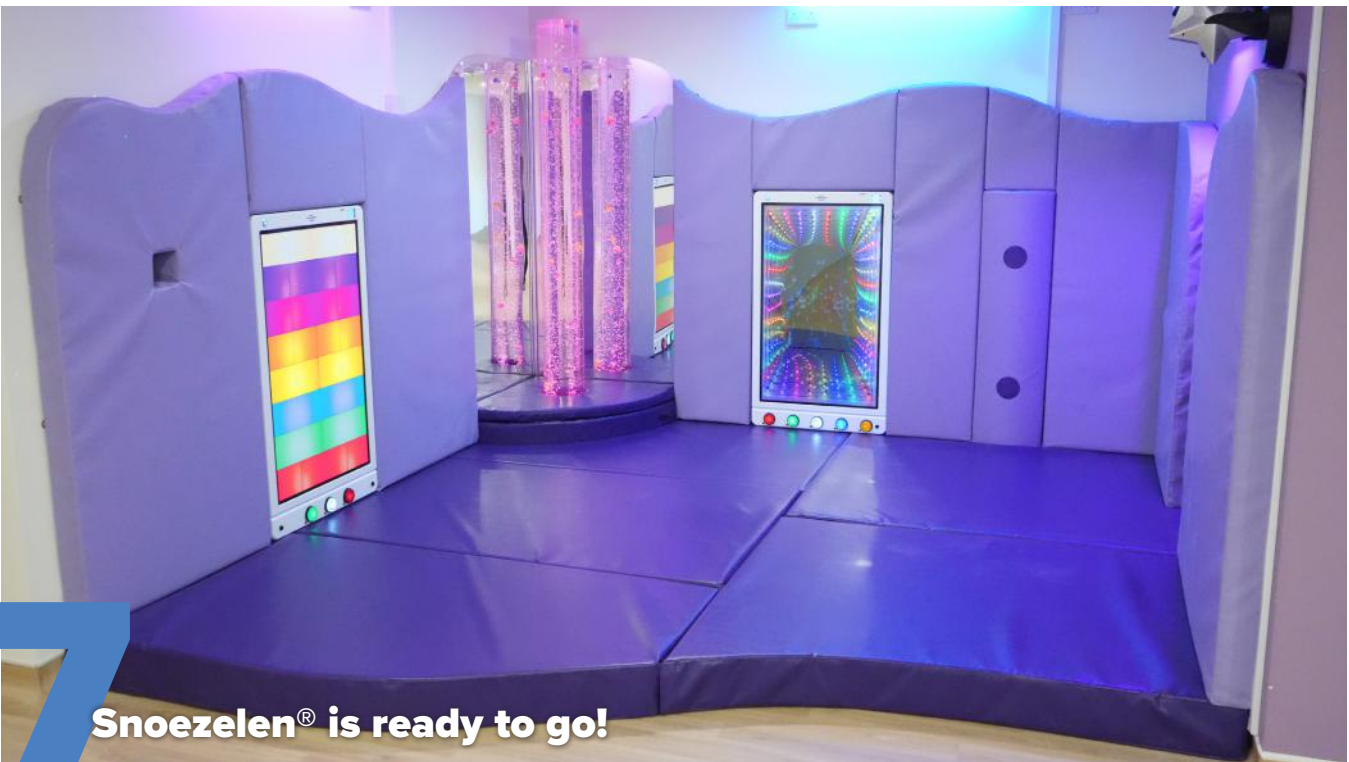

Order early to secure the best deals! Current prices always available online at www.rompa.com

5

Manufacture...

6

Install...

7

Snoezelen® is ready to go!

Posture is an important aspect of daily life for able-bodied and disabled people alike. Posture habits formed during the years of growth and development.

Furniture, seating and positioning

The Chatsworth Range

The Chatsworth range includes individual pieces of furniture as well as settees and corner units that can be placed together to maximise the space available. These modular pieces can be used in a variety of combinations and are perfect for waiting areas.