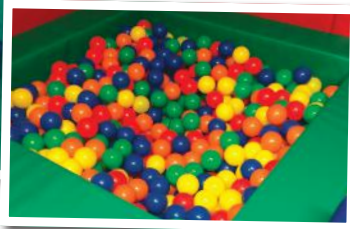

Illuminated Ballpool by Rompa®

Watch the colour of the balls change as you lie in the ballpool. Colours change through the clear balls creating a fascinating, relaxing experience. Supplied with a 240v isolating transformer to 12v. The Illuminated ballpool is only suitable for use in a darkened room. It has a wooden frame and can be tailor made to your requirements. The walls are 20cm thick. PVC - please specify colour when ordering. Supplied flat for self assembly. Price inclusive of 3 boxes of 7.5cm Clear Balls.

R618407	145 x 145 x 72.5cmH	VAT Relief	£1780.00