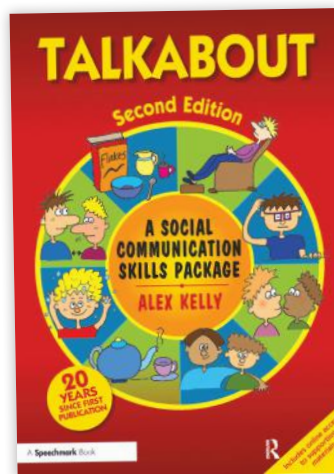

Talkabout: A Social Communication Skills Package - 2nd Edition - Book

Created for adolescents or adults with special needs, this book is packed with practical, structured activities for developing social competence. Includes: 60+ activities to develop body language, communication and assertiveness; over a years' worth of work to develop social skills; assessment and planning sheets for intervention; group cohesion activity ideas; evaluation sheets and downloadable activities. This product does not incur VAT.

R656791		£39.95