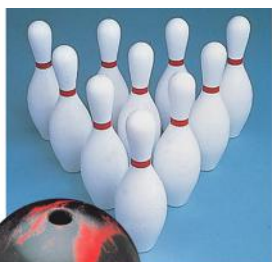

Bowling Ball Ramp

With the ramp in position, the bowler only needs to give the slightest push to roll the ball forward. Can be used standing or seated. Chrome plated steel pipe frame with rubber feet.

R614675 109L x 62.5H cm VAT Relief **£97.95**

Ten Pin Bowling

Enjoy the fun and excitement of bowling, indoors and out. Set of 10 lightweight, unbreakable pins, regulation size 37.5cm high, 170g (6oz) each. One 1.8kg (4lb) rubber bowling ball, set up pattern sheet and score pad.

R614674 Pins: 37.5H cm **£97.95**

“Excellent set of skittles and bowling ball. Just the right weight.”
Jacqui M., Verified Buyer, Isle of Barra