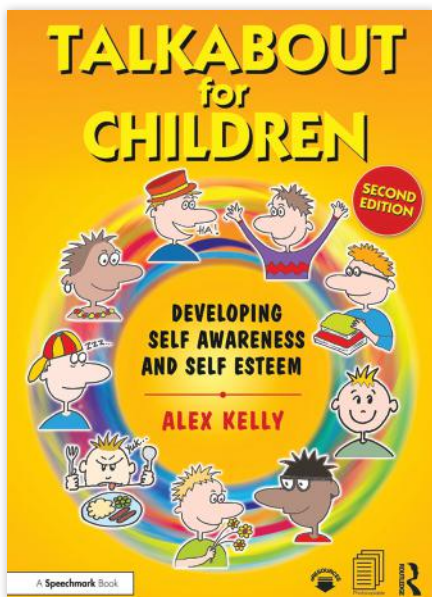

Talkabout for Children Series - 2nd Edition - Book

Talkabout for Children 1 (Developing Self Awareness and Self Esteem): Designed for primary school aged children or older children with special needs. Provides the foundation of the Talkabout hierarchy. Includes 40+ self-awareness/self-esteem activities that are key to developing effective social skills. Includes: a year's teaching plan to incorporate sessions into a school curriculum, a short assessment, forms and evaluation sheets. For 4yrs+.

Talkabout for Children 2 (Developing Social Skills): Designed specifically for young children or children with special needs to develop social competence and skills using body language, conversations and assertiveness. A practical resource with 60+ social skill activities and games. Includes a two year teaching plan to incorporate these groups into a school curriculum, an assessment of social skills and intervention planning sheet. Piloted across the UK and abroad and popular with teachers, therapists and children. For 4yrs+.

Talkabout for Children 3 (Developing Friendship Skills): The final level of the Talkabout hierarchy with 25+ structured activity sessions focused on developing assertiveness and developing friendship skills. With a three-term intervention plan for schools. This product does not incur VAT.

R656763	Talkabout 1	£39.95
R656764	Talkabout 2	£39.95
R656765	Talkabout 3	£39.95

Talkabout Card Games