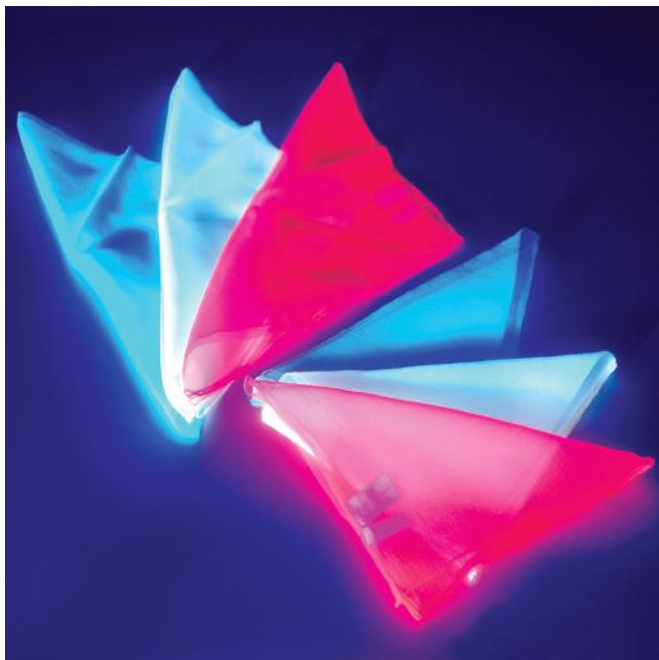

R620278 182cm x 91cm **£341.95**

UV Scarves - Set of 3

Provides additional visual appeal to juggling, dancing, throwing and catching. Light enough for the frailest hands. Watch them float gracefully down. Colours may vary. Nylon.