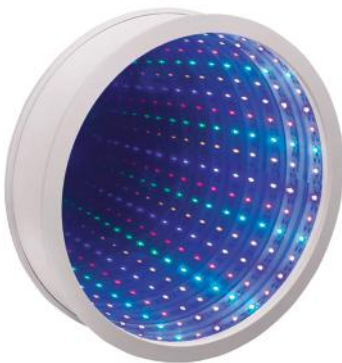

Wooden Mirror Tray

Our solid beechwood mirror tray is ideal for children to learn about reflection and mirror effects, to closely inspect interesting objects, for use in imaginative play and to create small world environments. The solid construction provides a stable base for the 2mm acrylic mirrored base, providing a sharp clear bright reflection. Supports the following areas of learning:

- Understanding the World - observation
- Personal Development - self-awareness

R624209 50 x 43.5 x 5 cm

£42.95

Colour Acrylic Mirrors – Set of 6

Double the visual appeal – reflective and colourful. Makes exploration and discovery even more engaging.

R620510 15 x 15 x 0.15cmD

£7.95

Acrylic Splash Mirror

Make a splash without splashing out! Dramatic looking mirror that really is worth another look! Weight: 1kg. Size: 60 x 60 x 0.3cm (loose splashes approx 14 x 8 x 0.3cm).

R620511

£35.95

Infinity Lights Mirror

Creates the illusion of coloured lights beyond the depth of the mirror. Functions as a mirror when switched off. Economical yet extremely visually effective. Requires 3 AA batteries (separately) or can be powered through the included USB cable. With a keyhole in the back for wall-mounting. Not a toy – for decorative purposes only. Weight: 400g.

R623114 22.5cm diameter x 4.6cmD

£14.95

3D Infinity Cube

Experience Brilliance. Our Mirror Finish LED Cube transforms into a captivating tunnel of LED lights. With a sound control function and a feature packed remote control. This fully spinnable 360-degree cube offers a magical array of colours. Has several modes, Colours and brightness settings to choose from. The infinite effect adds the perfect ambience to any sensory room or environment. Ideal for adding depth to a sensory room and to encourage visual stimulation.