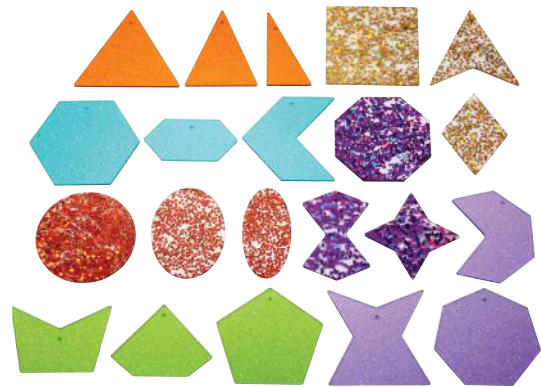

Rainbow Glitter Sorting Shapes

Sparkling colour glitter shapes in 7 colours. Each colour includes 3 versions of a polygon: irregular and regular, ideal for understanding simple geometry principles. The shapes are made from 3mm acrylic and can be used on a light panel and each one comes with a 2.5mm hole at the top balance point so they can be strung up against a window or outdoors to create fascinating colour shape shadows. Ideal for building understanding of shapes and colours, whilst building motor skills.

R624195	£27.95