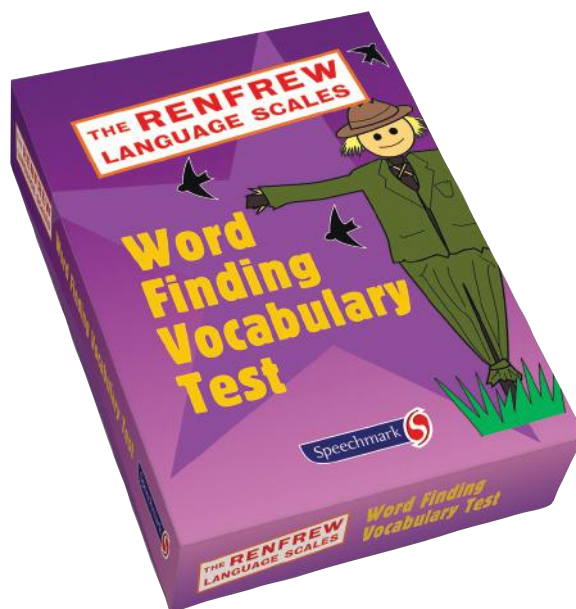

Word Finding Vocabulary Test Revised Edition

Assessment to ascertain the extent to which pictures of objects (arranged in order of difficulty), can be named correctly. Most objects included have no alternative name, so the responses of children with difficulties can be quickly measured. 50 line-drawn pictures, manual and photocopiable scoring forms.

R652412 **£52.95**

Renfrew Language Scales Set

Purchase all three of the assessment tools in this Renfrew Language Scales series - the Action Picture Test, Bus Story Test and Word Finding Vocabulary Test. Save against individual purchases.

R657202 **£136.95**