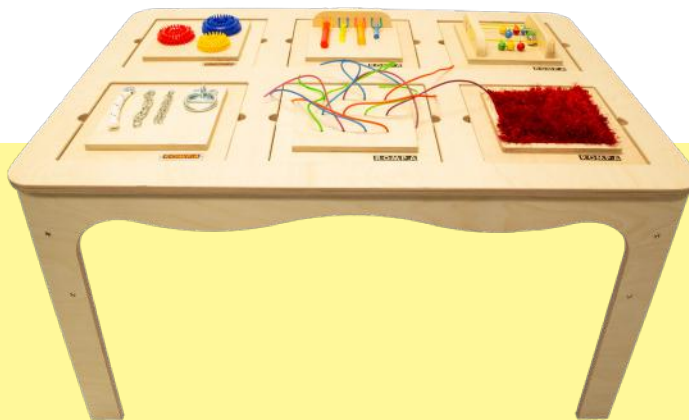

Tacti-Tabletop

Our Tacti-tabletop is all about fun and discovery, a table for our Tactile Squares, with various tactile wooden squares in different shapes, sizes, and textures to explore. Tactile Squares to be purchased separately

R623655

£446.95