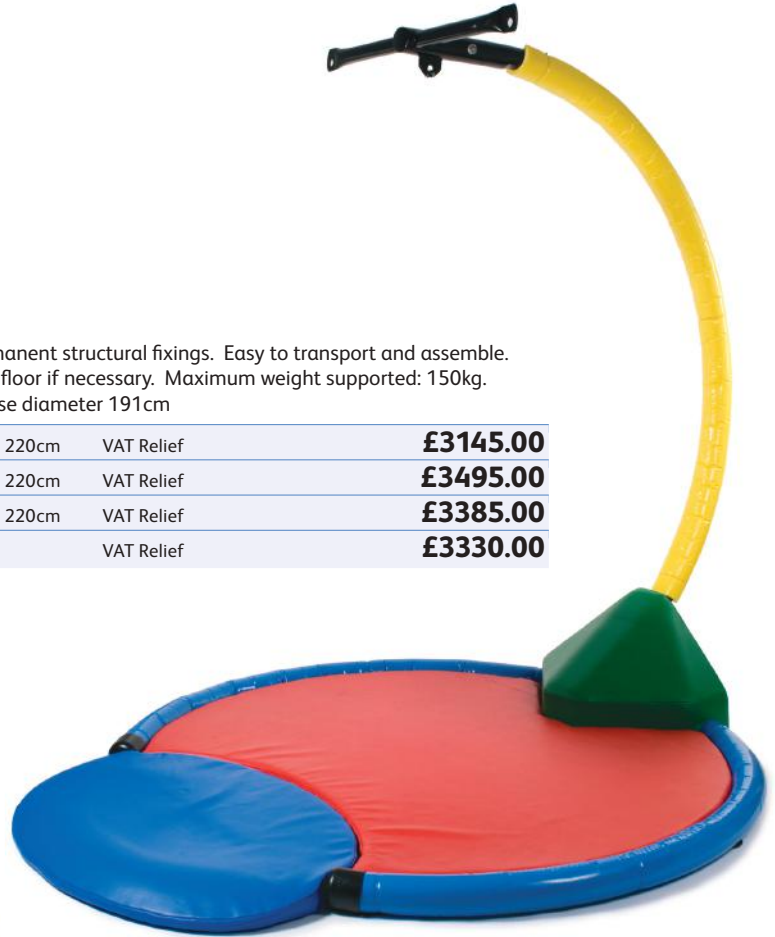

C Frame

Free standing suspension system that eliminates the need for permanent structural fixings. Easy to transport and assemble. Made from tubular steel with foam padding. Could be fixed to the floor if necessary. Maximum weight supported: 150kg. Latex- and phthalate-free. Colour as available. Size: 223.2cmH; Base diameter 191cm

R620781	With single point head, without mats	H: 220cm Dia: 220cm	VAT Relief	£3145.00
R622617	With single point head and mats	H: 220cm Dia: 220cm	VAT Relief	£3495.00
R622619	With triple point head, without mats	H: 220cm Dia: 220cm	VAT Relief	£3385.00
R622618	With triple point head and mats		VAT Relief	£3330.00