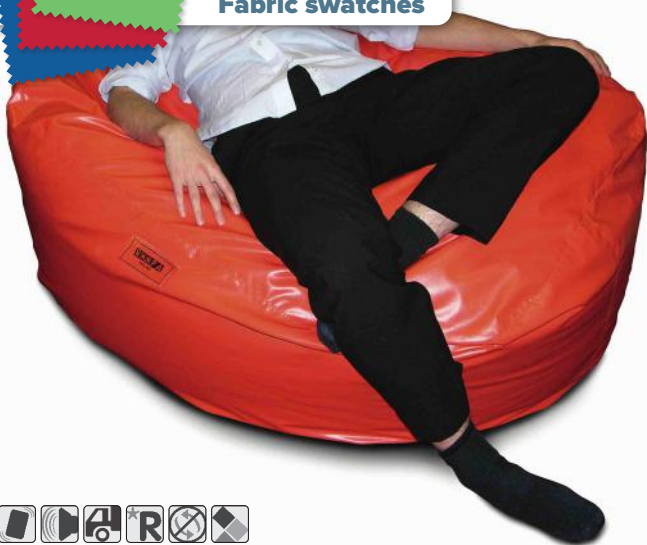

Vibrating Floor by Rompa®

This cushioned wooden floor vibrates automatically or in response to music or vocal stimuli. It is particularly suitable for those with mild or total sight/hearing loss as it provides valuable tactile stimulation. Also used for those with autism.

- Provides three methods of vibratory stimulation:
- Built in oscillator to vary frequency and extent of vibrations.
- Musical stimulation.
- Amplifier and leads supplied for ease of connection to any music centre or radio.

Used with the microphone provided it can help to stimulate vocalisation. PVC- please specify colour required when ordering.

R614925   2m x 1m x 35cmH   VAT Relief   **£1570.00**

Page 238
See our full range of
Fabric swatches

Musical Positioning Cushion by Rompa®

Gives tactile and aural stimulation whilst providing comfortable support. The bean bag envelopes the user so the vibrations and the music from the special integral speakers can be felt in the body for a truly profound sensory experience. Requires music system with provision for external speakers with a minimum output of 50w per channel. Available in PVC, Polyester or Faux Suede - please specify fabric and colour when ordering. This product has a zip for manufacturing purposes only. 1350mmW x 950mmD x 600mmH.

R615781	145x100x60	PVC	VAT Relief	£599.00
R617781	145x100x60	Faux Suede	VAT Relief	£708.95