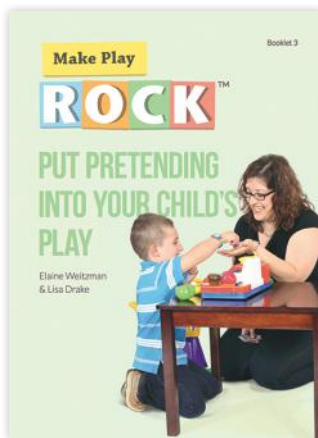

Plan for People Play - Book

Book 1 focuses on learning how to create the best possible play situations, encourage participation, communication and develop social interaction skills in a purposeful supportive way - all based on current research on what helps children learn best. "People Games" rely on engagement with others instead of focusing on toys and whilst playing, children learn the key social skills that create the foundations for building successful relationships with others. This product does not incur VAT.

R655713 **£14.95**

R655711 **£14.95**