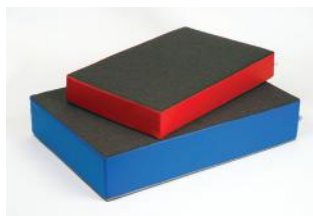

Hip Hop Jumping Mat

Children can safely let off steam by jumping on the mat, then rest and relax on it afterwards. Fun and encourages movement and balance skills. Great as part of a sensory circuit, or for a Soft Play environment. The suspension system is completely integrated inside (no exposed springs nor hard frame) whilst a non-slip base provides stability. The sides are made of easy-to-clean synthetic leather (polychloride, polyester and cotton mix). The top has a dark grey woven fabric (acrylic, polychloride and polyester mix) which can be steam-cleaned or cleaned with an upholstery cleaner.

R623336	Small | 107L x 70W x 17cmH	£288.95
R623285	Large | 130L x 90W x 25cmH	£598.95

Worm

The unique shape of this balance roll allows more movement possibilities and can encourage imaginative play. Suited to younger children. For 12 months and over. Supplied inflated. Colours may vary.

R621471	105 Length 15cm dia	£84.95

Trampoline by Rompa®

Useful for alerting activities as part of sensory circuits in schools at the start of the day - helps awaken some children and helps others to use some energy to help them better focus on learning later in the classroom. Can support weight up to 60kg. For indoor use only. Size: 120 x 120 x 33cmH; handrail 61cmH (floor to top).

R613233	VAT Relief	£576.95

Balance Board