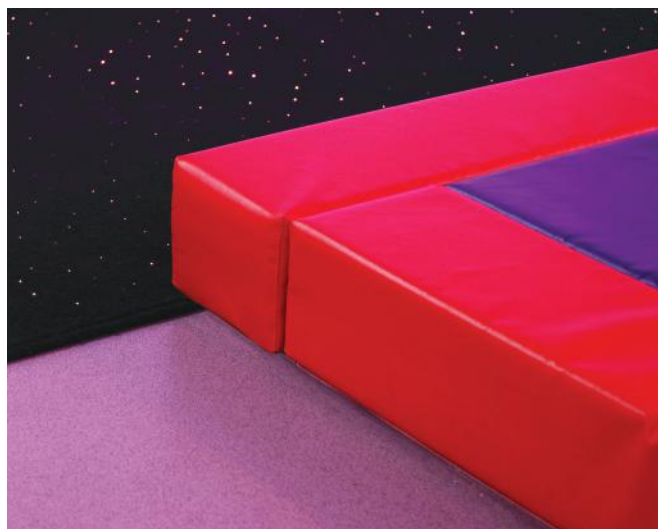

R619707	145 x 145 x 15cm	VAT Relief	£288.95
R619708	145 x 145 x 10cm	VAT Relief	£225.95

Edge Blocks by Rompa®

A firm but soft edging system for open sides of Rompa® Soft Play areas. They present an easily defined line between soft cushions and normal floor as well as retaining all the products firmly in position. Wooden base is incorporated into edge block. PVC.