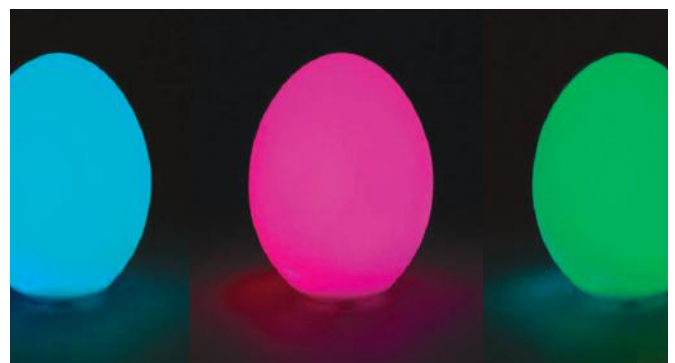

Colour Changing Egg

Slowly and passively changes colour in sequence. Colour-lock button allows you to keep your favourite colour on all the time instead of fading effect. Includes 3 x button cell (AG13) batteries.

R620149   9.5cmH   **£4.95**