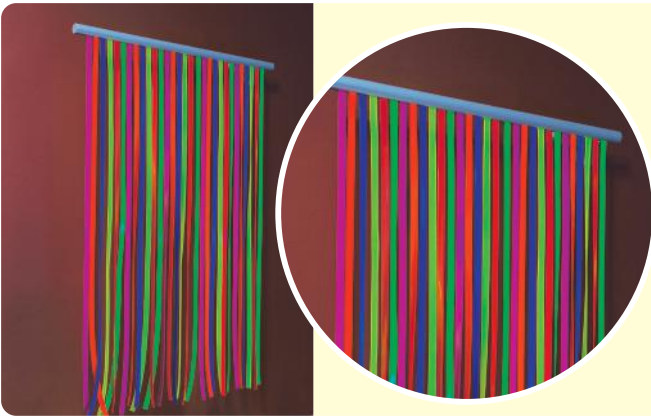

R623394 Red | 25L x 25W x 8cmH **£33.95**

R623395 Blue | 52L x 32W x 10cmH **£35.95**

Ultraviolet Waterfall

Visual and tactile, this curtain of UV-responsive, latex-free and phthalate-free PVC strips stimulates the senses and provides a glowing focal point in a darkened room. To be wall-mounted using the incorporated cantilever bracket (additional appropriate fixtures may need to be purchased separately). Radiant in daylight, but we recommend the use a UV Light to best appreciate the neon effect (not included). Not intended to be pulled, swung on or vigorously handled. Weight: 3.9kg.