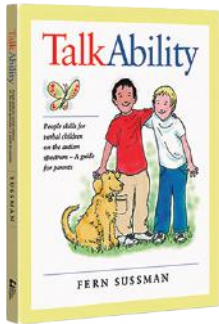

TalkAbility™

A hugely valuable resource for parents and professionals supporting verbal children on the Autism spectrum. This book contains a wealth of practical strategies that can be built into daily conversations and activities. By applying these strategies, parents and professionals help children learn to take appropriate turns in a conversation, wait for others to take theirs, tune into what people say without words in a conversation, understand how others feel, respond appropriately, learn how to play with other children and make friends. This product does not incur VAT.

R653495 **£48.95**