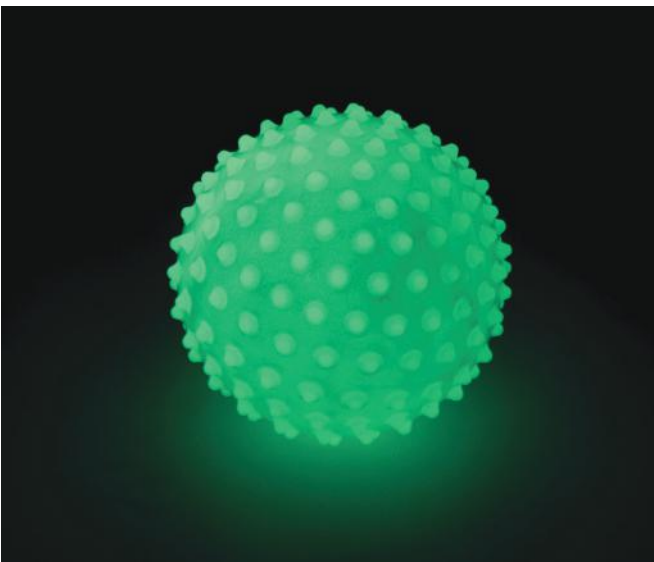

R623447 **£199.95**

LineLite Door Panel

Brighten up your doorway with this tactile LineLite door panel! Install in a darkened environment with an Ultraviolet light nearby to make the strands glow most vividly and a black door mount to blend into the UV environment. With positionable bells for auditory appeal. Wooden door mount: XYZ. Strands: Approx. 140cm and 0.4cm diameter.

R623448 **£177.95**

Glow in the Dark Sensory Ball

Tactile, visual and inviting. Soft with a bumpy surface. Supplied inflated. For 6 months and over.

R622132 18cm diameter **£15.95**

Glow Koosh Ball

Tactile and visual – it glows when exposed to UV light. Great to explore in darkened environments, and a lovely fidget. Rubber. For 3 years and over. Each. Weight: approx. 135g