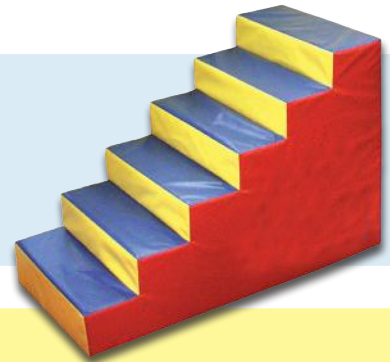

Low Steps by Rompa®

Combine with the Cube Tube, Low Wedge or Platform or use as entrance steps to the ballpool. Made from solid foam. PVC - please specify colour choice when ordering. This product has a zip for manufacturing purposes only.

R612636 72.5H x 145 x 72.5 cm **£397.95**