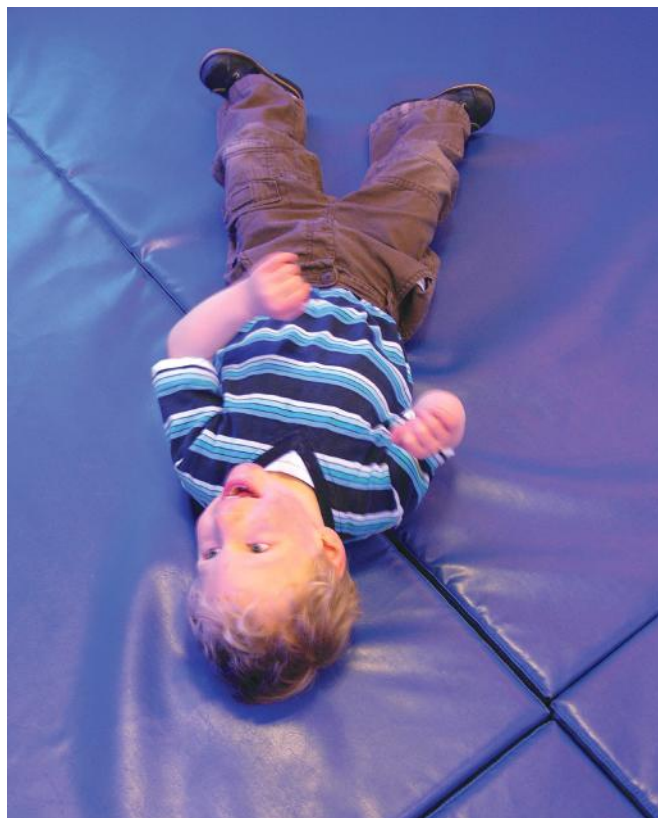

Floor Mats by Rompa®

Available in a wide selection of sizes for use as landing pads or as play spaces. We can make mats to your specification. PVC. This product has a zip for manufacturing purposes only.

R619707	145 x 145 x 15cm	VAT Relief	£288.95
R619708	145 x 145 x 10cm	VAT Relief	£225.95