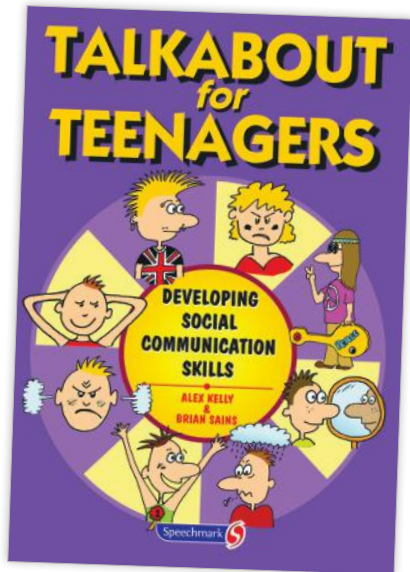

Talkabout for Teenagers - 2nd Edition - Book

A group work resource for teaching social and relationships skills to young adults. Ideal teenagers with social, emotional or behavioural difficulties. Includes a short assessment to direct facilitators to relevant specific skillsets within particular modules. Five hierarchical modules cover Self-Awareness & Self-Esteem; Body Language; Conversational Skills; Friendship Skills; Assertiveness. Includes a teaching plan with worksheets, photocopiable resources and a guide to running successful groups (establishing rules, developing cohesion, setting up role-plays etc.). This product does not incur VAT.

R656766

£39.95

Talkabout: Sex & Relationships - 2nd Edition - Book

For professionals who deliver sex education to people with special needs. Covers body awareness, consent, sexual health and guidelines for a healthy sexual relationship. Practical activities are designed to open up discussion around sensitive issues in a fun, informative and non-judgemental way. Guidance on preparation and delivery. Intended primarily for groups but activities can be easily adapted to suit individuals with varying abilities. This product does not incur VAT.

R657116

£41.95