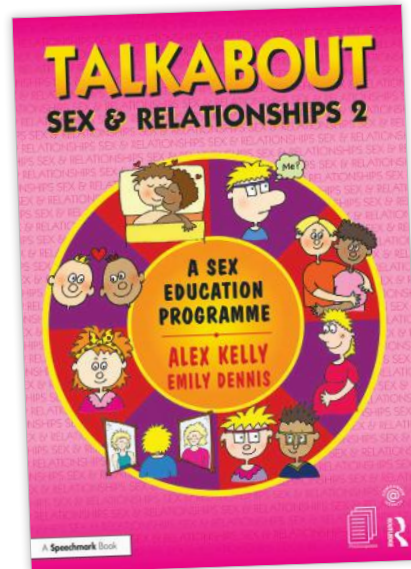

Talkabout for Teenagers - 2nd Edition - Book

A group work resource for teaching social and relationships skills to young adults. Ideal teenagers with social, emotional or behavioural difficulties. Includes a short assessment to direct facilitators to relevant specific skillsets within particular modules. Five hierarchical modules cover Self-Awareness & Self-Esteem; Body Language; Conversational Skills; Friendship Skills; Assertiveness. Includes a teaching plan with worksheets, photocopiable resources and a guide to running successful groups (establishing rules, developing cohesion, setting up role-plays etc.). This product does not incur VAT.

R656766

£39.95

Talkabout: Sex & Relationships - 2nd Edition - Book

For professionals who deliver sex education to people with special needs. Covers body awareness, consent, sexual health and guidelines for a healthy sexual relationship. Practical activities are designed to open up discussion around sensitive issues in a fun, informative and non-judgemental way. Guidance on preparation and delivery. Intended primarily for groups but activities can be easily adapted to suit individuals with varying abilities. This product does not incur VAT.

R657116

£41.95