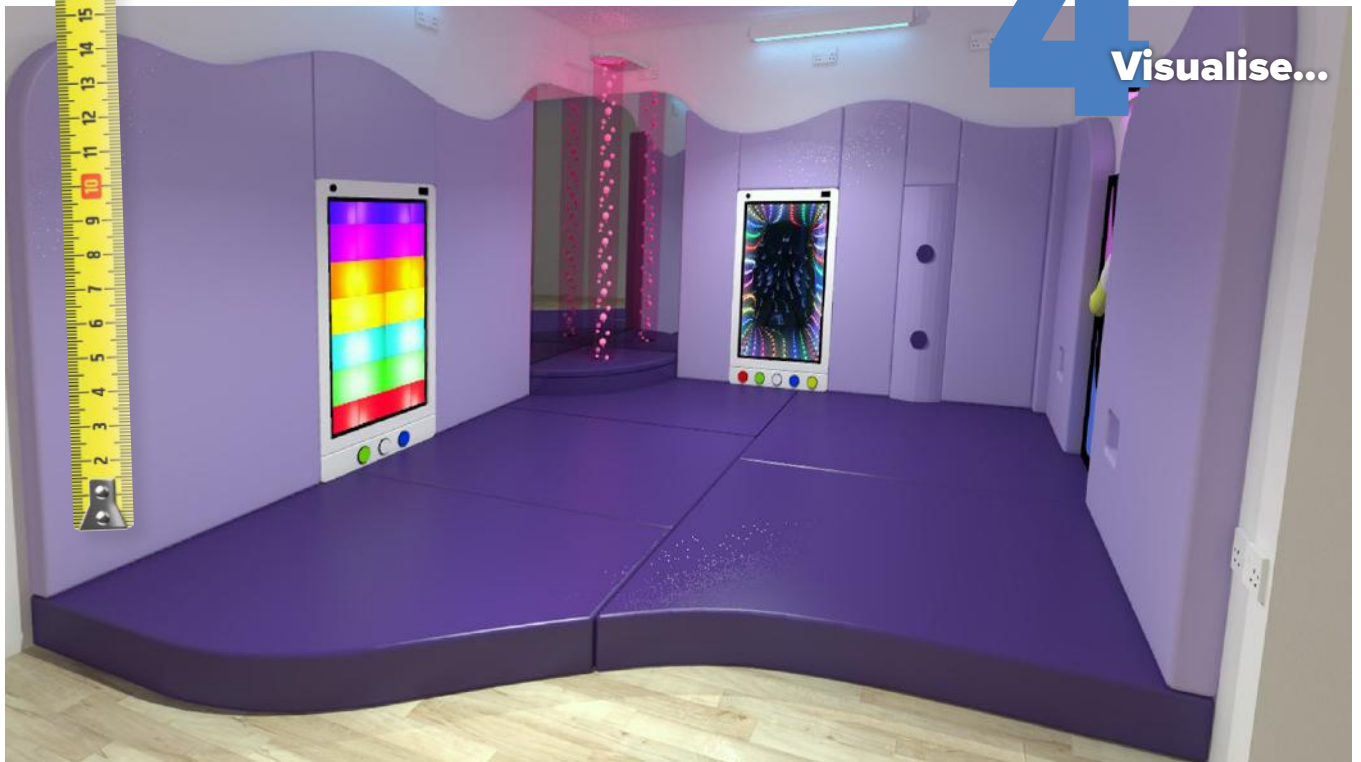

Ideal for homes, schools, and care facilities, Therapy PODS offer a spacious, accessible sanctuary that supports relaxation, reflection, and even light exercise. Easy to set up and move, they provide a flexible, portable alternative to traditional sensory rooms.

Addressing the challenges faced when traditional sensory rooms are occupied or difficult to access, the Therapy POD offers a solution. Its portability allows it to be easily transported from room to room on all floors of a building, ensuring accessibility and convenience for users.

Order early to secure the best deals! Current prices always available online at www.rompa.com

5

Manufacture...

6

Install...

7

Snoezelen® is ready to go!

Posture is an important aspect of daily life for able-bodied and disabled people alike. Posture habits formed during the years of growth and development.

Furniture, seating and positioning

The Chatsworth Range

The Chatsworth range includes individual pieces of furniture as well as settees and corner units that can be placed together to maximise the space available. These modular pieces can be used in a variety of combinations and are perfect for waiting areas.