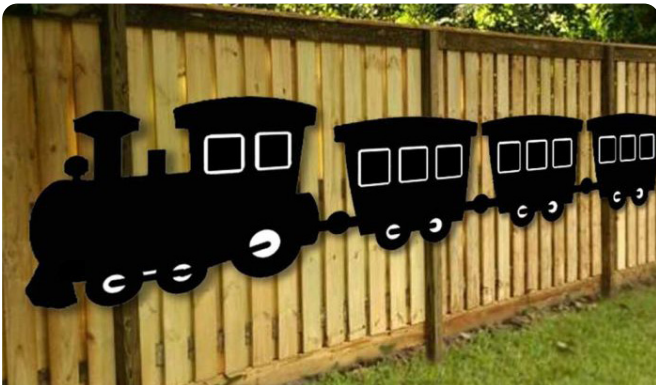

R623660

£294.95

Giant Outdoor Train Chalkboard

This high quality sturdy outdoor chalkboard range is supplied with pre-drilled holes for easy hanging (fixings not supplied). Waterproof and suitable for group activities, these versatile boards will delight and encourage children in their creativity.