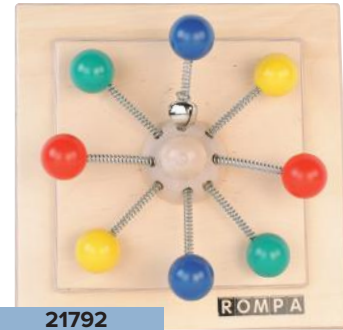

R624279	Sealife	£5.95
R624405	Penguin	£3.95

Tactile Squares

Lovely wooden and textured resources that can be used on your lap, table top or slotted into one of three wall-mounted frames. All the same size, these can be quickly interchanged in the frames to instantly change and update a sensory wall. Many also feature sound, colour and movement. They encourage reach, exploration and use of different grips, fine motor skills and hand-eye co-ordination whilst providing opportunity for repetitive, soothing motions and texture discrimination. Practical - most can be used any way up. An extensive range from the very simple to multi-coloured, moving designs. To be used with care, under supervision. Colours and styles may vary subject to availability. Size: 29.6 x 29.6cm