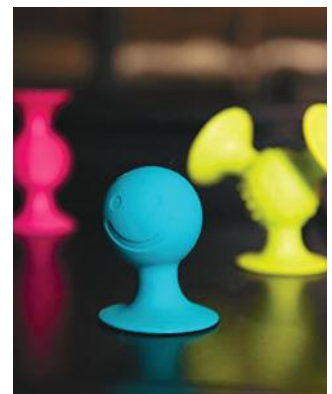

Rainbow Emotion Push Poppers

A person builds social-emotional learning and sensory skills every time they fidget with the Rainbow Emotion Fidget Poppers. Made from soft silicone, these colourful fidget poppers come with an added surprise - each one sports one of 5 emoji-style faces that help identify for a person to talk about their feelings. The fidget poppers also stack for added fine motor fidget fun. 3+ years

R623563   **£6.95**