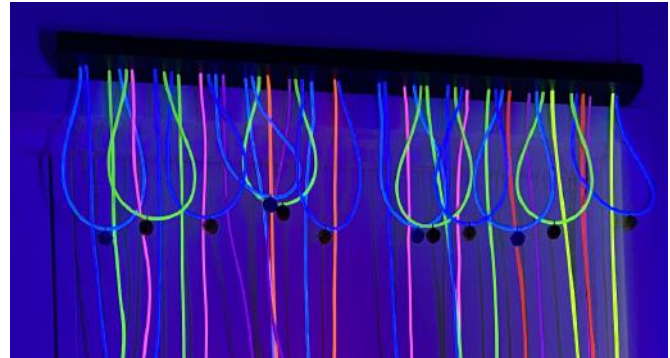

LineLite Door Panel

Brighten up your doorway with this tactile LineLite door panel! Install in a darkened environment with an Ultraviolet light nearby to make the strands glow most vividly and a black door mount to blend into the UV environment. With positionable bells for auditory appeal. Wooden door mount: XYZ. Strands: Approx. 140cm and 0.4cm diameter.

R623448 **£177.95**