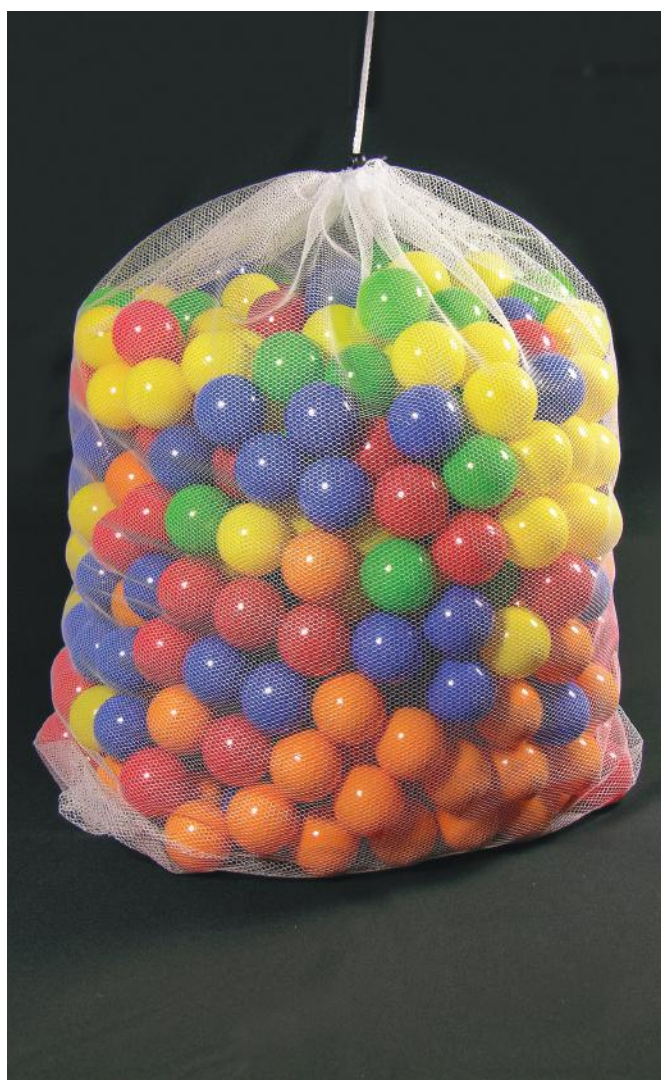

50cm Depth	72cm Depth	90cm Depth
145cm² Area	3 boxes	4 boxes	5 boxes
217cm² Area	7 boxes	11 boxes	14 boxes
290cm² Area	14 boxes	22 boxes	29 boxes

This table shows the number of boxes of balls required for standard sized free-standing ballpools. For all non-standard sized ballpools, contact Rompa® for advice before ordering.

Net Washing Bag

Net bags for washing ball pool balls.

R624222	93 x 81cm	£3.95