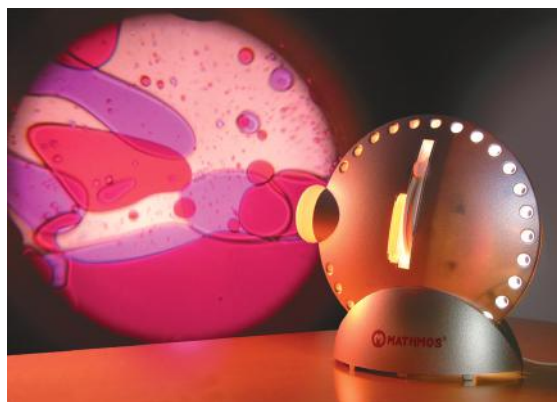

Space Projector

A slim-line projector to suit smaller sensory areas, including the home. Especially suitable for a child's bedroom. With an LED and so does not emit heat. Includes one easy-to-change Space Liquid Wheel. Ideal for modest budgets. A set of four different coloured wheels and Effect Wheels now also available. Silver-coloured.

R623209	25cm L x 24cm H	£103.95
R619743	Saver Pack - Space Projector + 4 Space Liquid Wheels.	£185.95
R617461	Set of four Space Liquid Wheels only	£89.95