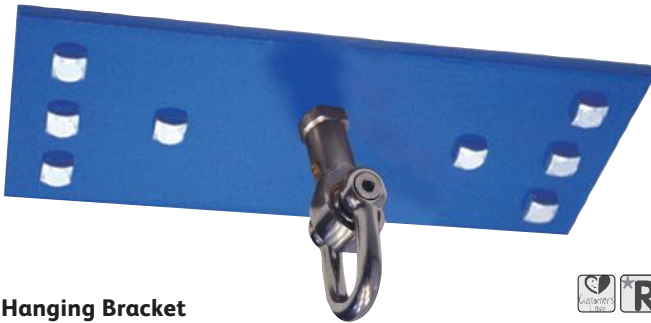

Safety Rotational Device

Provides a connection to a single suspension point using the included Safety Snap, allowing for smooth and safe rotation of equipment in a clockwise or anticlockwise direction. Strong aluminium body with steel roller bearing and forged eye ring. Weight capacity: 725kg (1600 lbs)

All single point suspended swings should always be used with a Safety Rotational Device.

R621559

VAT Relief

EPOA

Hanging Bracket

Purpose made bracket designed for fixing to timber or metal. Fixings not included. Note: Please ensure you ascertain from the appropriate authorities that the fixing point is suitable and will hold up to 450kg. Size: 13 x 30.5 x 10cmH

R621928

13 x 30.5 x 10cmH VAT Relief

£167.95

Height Adjustment System

The best way to vertically adjust equipment for every individual's needs. A critical piece of equipment providing flexibility and versatility for any therapy program. Includes Safety Rotational Device (21559), 3m Therapy Rope (21607), Safety Snap (23011), Vertical ascension device and a locking carabiner (more than simply 21607 and 21546). An additional Safety Snap (23011) is needed to secure the system to the end point of suspension and should be purchased separately. Exact product may vary, but the function and specification will be the same. Working load: 225kg (500 lbs)

R621548

VAT Relief

£246.95