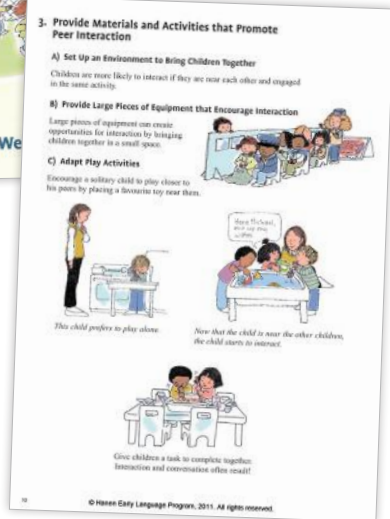

Fostering Peer Interaction in Early Childhood Settings - Workbook

Outlines how to create an early childhood environment that encourages children over the age of 3 to socialise and interact effectively with one another. Colourful illustrations and easy to use, practical techniques. This product does not incur VAT.

R652735		£16.95