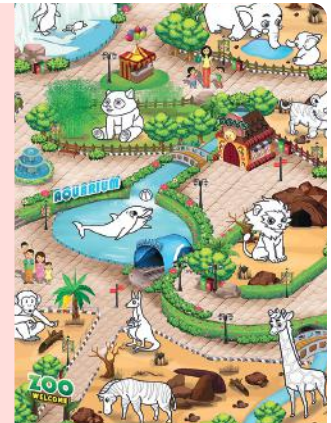

R630850

10H x 51W x 56cmL 8° incline VAT Relief

£366.95

Extra Large Play Mat

These extra large play mats are exceptionally eye-catching and designed to stimulate play across all ages. Featuring a cushioned backing for comfort, these wipe clean play mats have been designed with safety, durability and quality in mind. Totally portable so can be rolled up and secured with the attached ribbon. Available in 4 designs: Zoo, City, Construction or Farm.

R624395	Zoo 200 x 120 cm	£28.95
R624394	City 200 x 120 cm	£28.95
R624392	Construction 200 x 120 cm	£28.95
R624393	Farm 200 x 120 cm	£28.95

Colour and Wipe Mat

These wipe clean, anti-smudge play mats give children a creative outlet to colour in and bring their imagination to life. Featuring a padded base for comfort, these mats have been designed with safety, durability and quality in mind. Totally portable so once wiped clean, can be rolled up and secured with the attached ribbon.