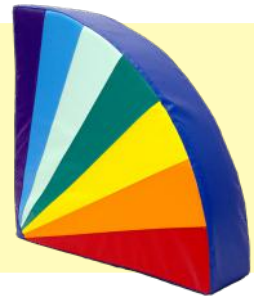

Rainbow Infinity Corner Cushion

Enjoy a squishy, high-density foam slice of rainbow magic wrapped in a colorful PVC cover! When placed between two mirrors, it creates an endless rainbow illusion—pure delight! With its smooth surface, you can glide effortlessly, ensuring nonstop fun without discomfort. It's a rainbow ride that never ends!

R623656

£204.95