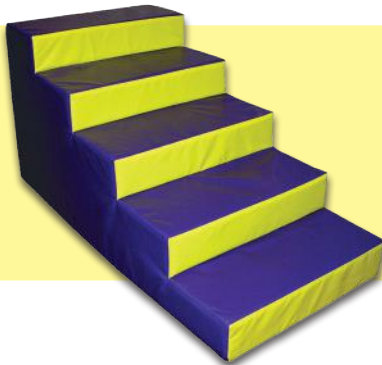

R612619 145 x 72.5 x 109cmH **£628.95**

Low Steps by Rompa®

Combine with the Cube Tube, Low Wedge or Platform or use as entrance steps to the ballpool. Made from solid foam. PVC - please specify colour choice when ordering. This product has a zip for manufacturing purposes only.