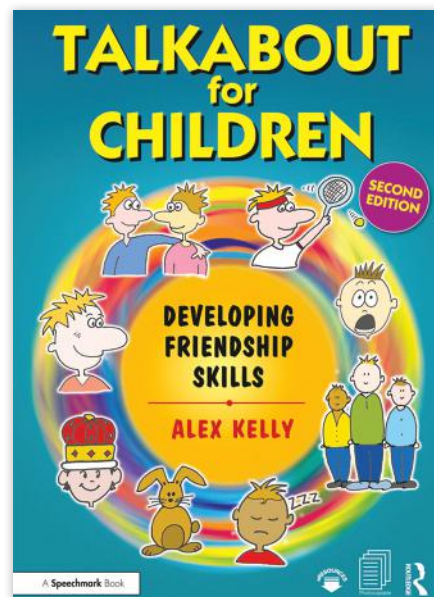

Talkabout for Children Series - 2nd Edition - Book

Talkabout for Children 1 (Developing Self Awareness and Self Esteem): Designed for primary school aged children or older children with special needs. Provides the foundation of the Talkabout hierarchy. Includes 40+ self-awareness/self-esteem activities that are key to developing effective social skills. Includes: a year's teaching plan to incorporate sessions into a school curriculum, a short assessment, forms and evaluation sheets. For 4yrs+.

Talkabout for Children 2 (Developing Social Skills): Designed specifically for young children or children with special needs to develop social competence and skills using body language, conversations and assertiveness. A practical resource with 60+ social skill activities and games. Includes a two year teaching plan to incorporate these groups into a school curriculum, an assessment of social skills and intervention planning sheet. Piloted across the UK and abroad and popular with teachers, therapists and children. For 4yrs+.

Talkabout for Children 3 (Developing Friendship Skills): The final level of the Talkabout hierarchy with 25+ structured activity sessions focused on developing assertiveness and developing friendship skills. With a three-term intervention plan for schools. This product does not incur VAT.

R656763	Talkabout 1	£39.95
R656764	Talkabout 2	£39.95
R656765	Talkabout 3	£39.95

Talkabout Card Games