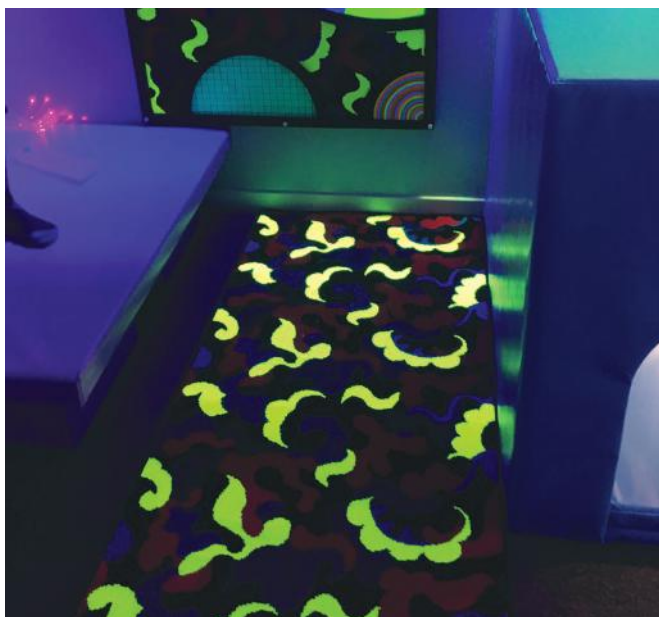

UV Carpet Mat

This colourful high quality carpet mat glows in vivid fluorescent colours when under ultra violet lights. Lay the carpet on existing floor/cushioning or attach to a wall. Light sources 19210 and 21452 not required.

R620278 182cm x 91cm **£341.95**