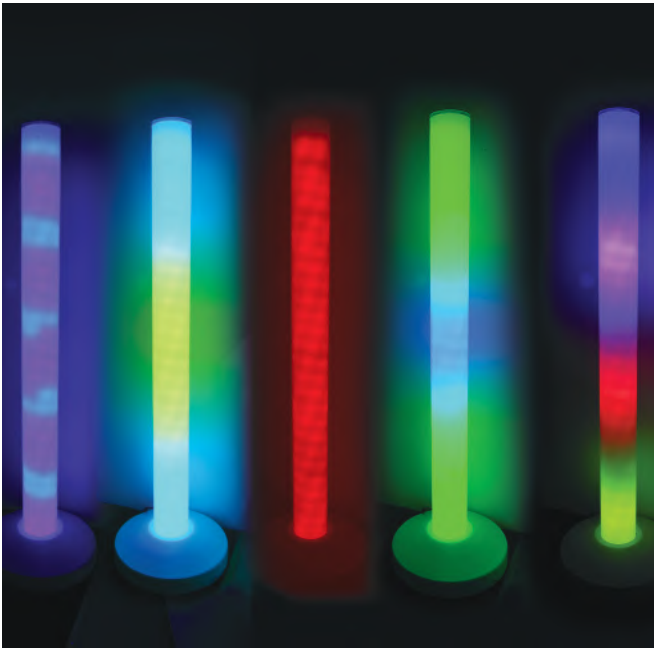

Rompa® Waterless Rainbow Tube

Compatible with our Rompa® wireless controllers. Includes a remote control to change the effect. Perfect for customers who love bubble tubes but need a water-free alternative, these Waterless Tubes have a humming sound to replicate the effect of water bubble tubes. Ideal for environments where infection control is of paramount importance. Visual, vibrating and with a gentle sound and opaque tube. With more than 20 light effects to choose from, including static primary colours and moving light patterns. Some effects are calming whilst others are stimulating. Adjustable effect speed. Compatible with our wireless controllers for interactive, wireless control. Size: 15cm diameter tube.