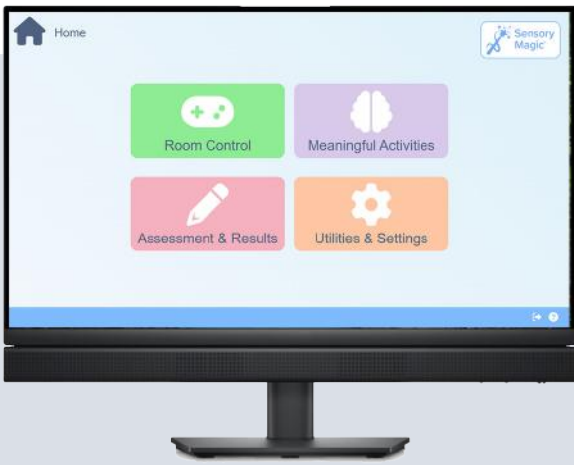

Perfect for schools, care settings, therapy rooms, or even at home, it brings powerful multisensory experiences to everyone at the touch of a button.

Easily control your sensory experience

Upload your favourite pictures

Intuitive navigation you don't need to learn

Name that tune and sing it!
Plenty of songs to choose from

Personalise your experience with new themes, wallpapers and media

Sensory Magic® 3 Compact

The Rompa® Sensory Magic® Compact is our entry model featuring pre-installed Sensory Magic® 3 software. It includes a touch screen, keyboard, and mouse, along with a two-year free* Rompa+ subscription. Additional Rompa® Snoezelen® products are needed to get the full Sensory Magic® experience.