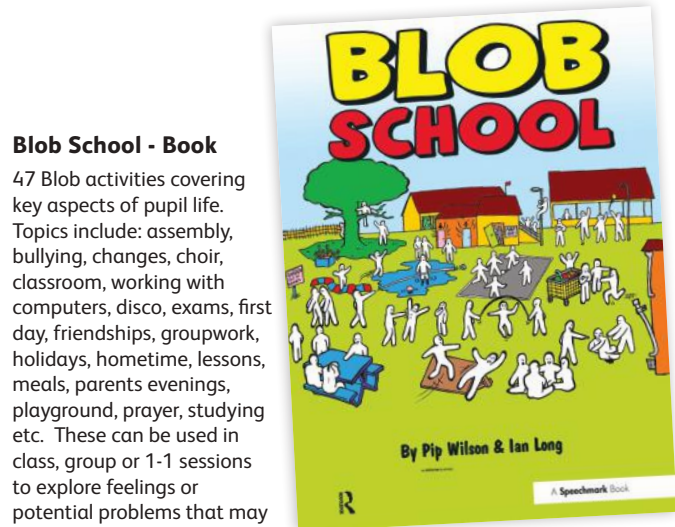

Blob School - Book

47 Blob activities covering key aspects of pupil life. Topics include: assembly, bullying, changes, choir, classroom, working with computers, disco, exams, first day, friendships, groupwork, holidays, hometime, lessons, meals, parents evenings, playground, prayer, studying etc. These can be used in class, group or 1-1 sessions to explore feelings or potential problems that may require support or guidance. Photocopiable. This product does not incur VAT.

R656482 **£34.95**