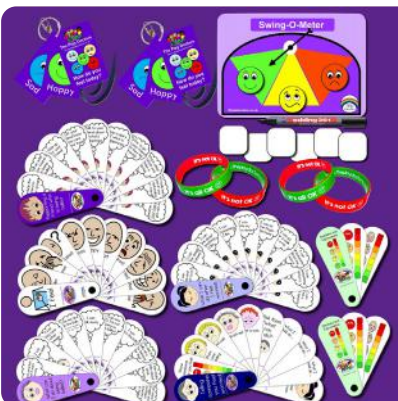

Dyslexia Kit in a Bag

Dyslexia affects 20% of the population and due to it being often mistaken as a condition affecting a person's academic ability, is sometimes left undiagnosed resulting in difficulties. Those individuals, both diagnosed and undiagnosed, find it hard to keep up with others, struggle with self-esteem and confidence and may find it hard to talk about their difficulties. This kit in a bag supports children and young people who have dyslexia diagnosed or undiagnosed in the classroom. Within this set there are resources to:

- help young people talk about their difficulties and what helps
- to support self organisation
- to help raise self esteem and confidence
- to help a child let you know if they are worried or upset
- help give the child a voice and tell you what they may need

R657321

£73.95