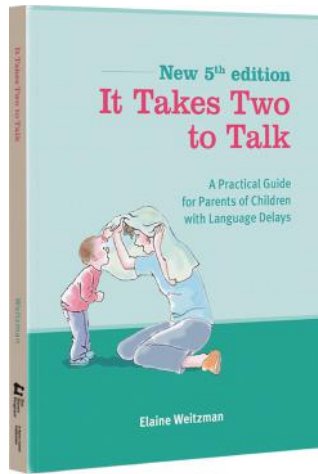

It Takes Two To Talk®

This updated 5th edition guidebook is valuable for parents, SLT's and others who work with, or care for, young children with language delays. It shows via beautiful colour illustrations how to help children communicate and learn language throughout the day, at meal, bath and play times. Interventions are suitable for children still at the very earliest stages of communication as well as those who have begun to talk in short sentences. This product does not incur VAT.

R656445 **£41.95**