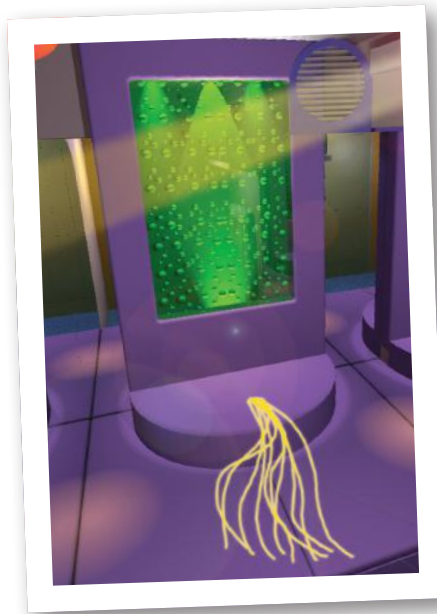

This product requires a **Rapid Water Change Pump** (20601-SPECIAL - see page 31)

When filled, this panel weighs 30kg.
It must be mounted to solid walls only.

Bespoke Bubble Water Walls

Rompa® can design, manufacture and install a bespoke bubble wall feature to meet your needs. Beautiful and elegant yet robust and durable. Wireless and Sensory Magic® compatible. As this product requires installation in an appropriate location by a suitably experienced and qualified person, this product should be installed only by Rompa® personnel. Contact us for further information. To be installed on a solid wall.