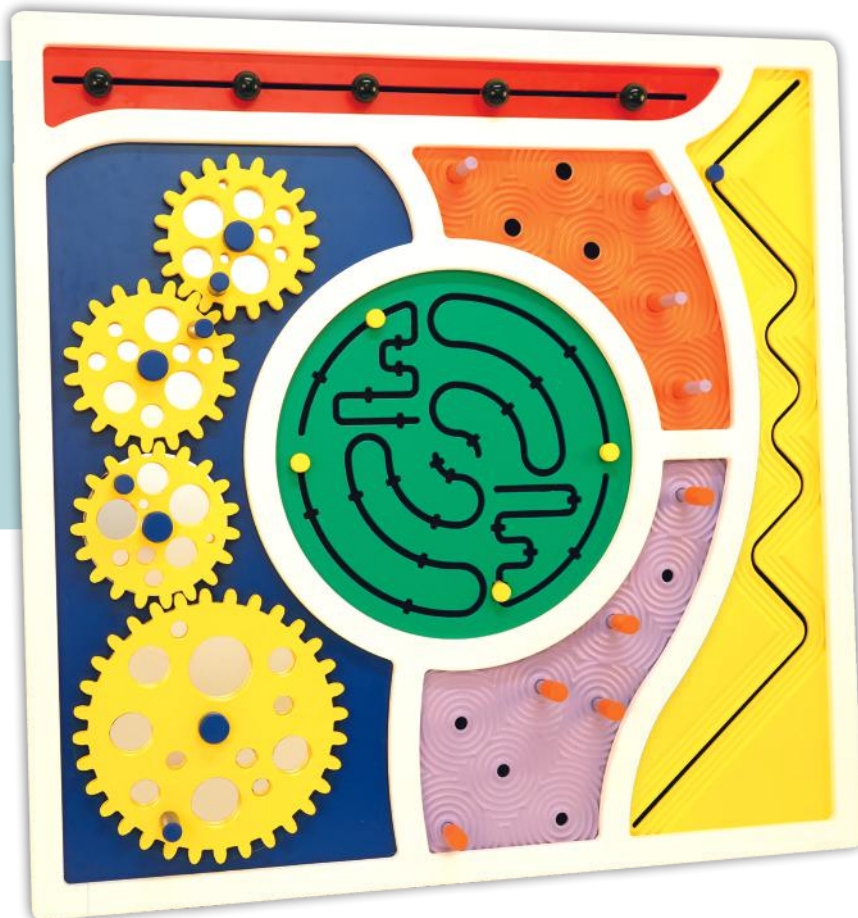

Tracker Panel

Marvellous for motor skills and a range of movements, this wall mounted panel is purposeful, engaging and colourful. With chunky double-ended pegs designed to aid colour association by putting them in the correct holes and matching the colours. The panel utilises thick handles on the gears for ease of use and a variety of shapes and lines to encourage visual and auditory tracking, reasoning, hand-eye co-ordination and an understanding of early STEM. Dimensions: 1150x1150x128mm. Weight: 25kg.

R623450	£712.95