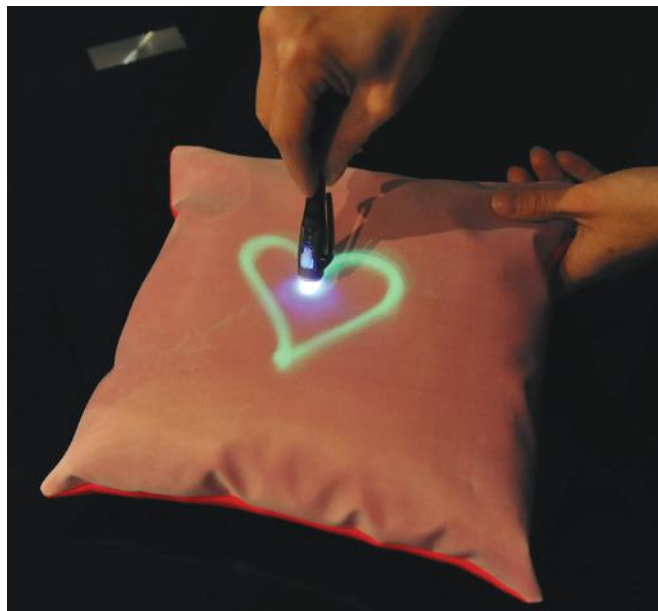

Glow Cushion

Soft, brushed nylon cushion with a trim that glows in darkened environments. The safe glow effect is recharged by exposure to light/sun. The red cushion offers auditory as well as visual and tactile stimulation. Includes light pen (mini torch). Each.

R623394 Red | 25L x 25W x 8cmH **£33.95**

R623395 Blue | 52L x 32W x 10cmH **£35.95**