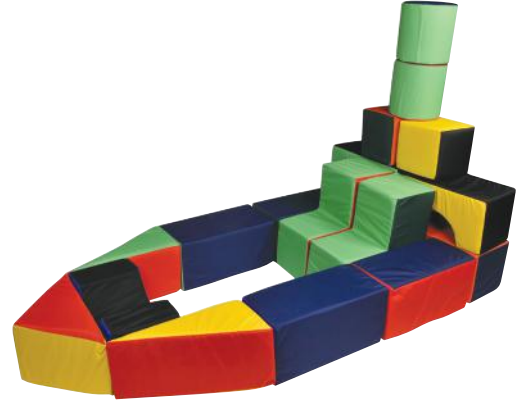

Puzzle Block by Rompa® - 24 Pieces

Unzip this lightweight vinyl bag to find a wonderland of Polyester geometric shapes. They are packed in two layers which, unpacked, lie side by side to form a 150cm long block. Crawl on, climb over or use the individual shapes to form your own design. The zip up bag is provided for ease of storage and transportation. A pattern is supplied with the bag - just in case you can't fit your puzzle together again! This product has a zip for manufacturing purposes only.

R616018 50H x 150L x 75cmW

£1155.00