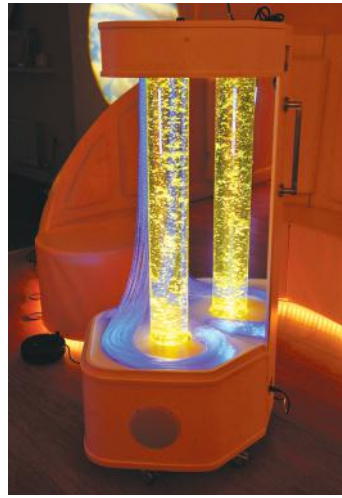

Manhattan II

Our ever-popular Manhattan mobile unit has evolved into a modern, sleek, multi-sensory masterpiece! Movable from room to room, the Manhattan II is practical, versatile, sturdy and aesthetically pleasing. With built-in speakers. Includes:

- 1.5m Maxi Bubble Tube (19773)
- Music system - CD compatible, CD's not included.
- Fibre optics (17905) and Light Source (19210)
- 8 Colour Wirefree Controller (21006)
- LED 100 Projector (22612) including Wheel Rotator (22614) and a Magnetic Tropical Fish Effect Wheel (22826)
- Microphone for karaoke use.
- Storage compartments
- Rapid Water Change Pump (20601)

White unless another colour is specified. Please note: the Manhattan is not intended to be sat or stood upon.

R620949 72W x 78.5D x 159cmH VAT Relief **£3999.00**