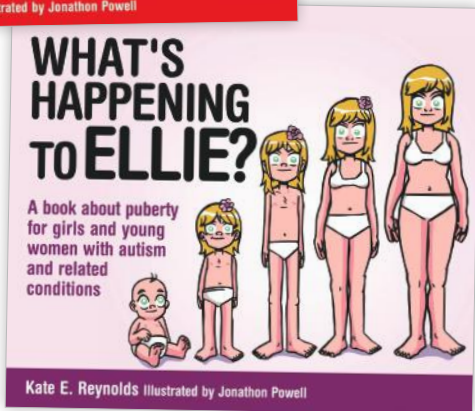

R655683 **£42.95**

Short Stories Series: Privacy, Puberty & Maturity

Accessible, positive short stories to help children and young adults with Autism or related conditions understand social rules regarding, physical changes that occur during puberty and new activities that are required as we mature such as shaving and using body spray. Simple, explicit, anatomically correct illustrations and unambiguous, sensitive text. Ideal to guide discussion towards sexuality and privacy. Written by a Clinical Nurse Specialist & Counsellor in HIV/Aids & Sexual Health. This product does not incur VAT.