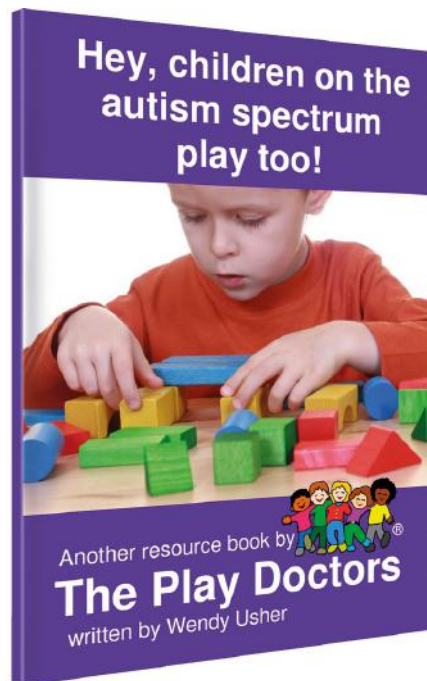

Children on the Spectrum Play Too

This book has been written to support those working or living with people on the autism spectrum and provides great ideas to encourage them to play and interact. The thoughts and resources in the book are designed to ensure they are offered the same chances and experiences as others.

R657315

£18.95