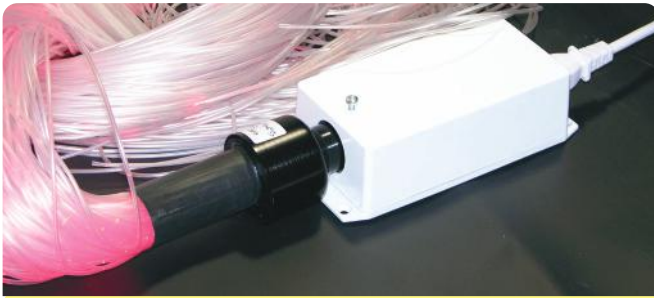

Light Source by Rompa®

With LED technology, this Wireless light source is cool-running and maintenance-free. Compatible with Sensory Magic® and an interactive device such as Snoezelen® Colour Command Centre™ wall panel, Talking Cubes or 8 Colour Wirefree Controller. Ideal for sensory stimulation, colour recognition, and developing the understanding of cause and effect. Compact and can be wall-mounted. Secures fibre optics into the unit via a top screw for safety and security.

R619210 18L x 8W x 5cmH VAT Relief **£204.95**