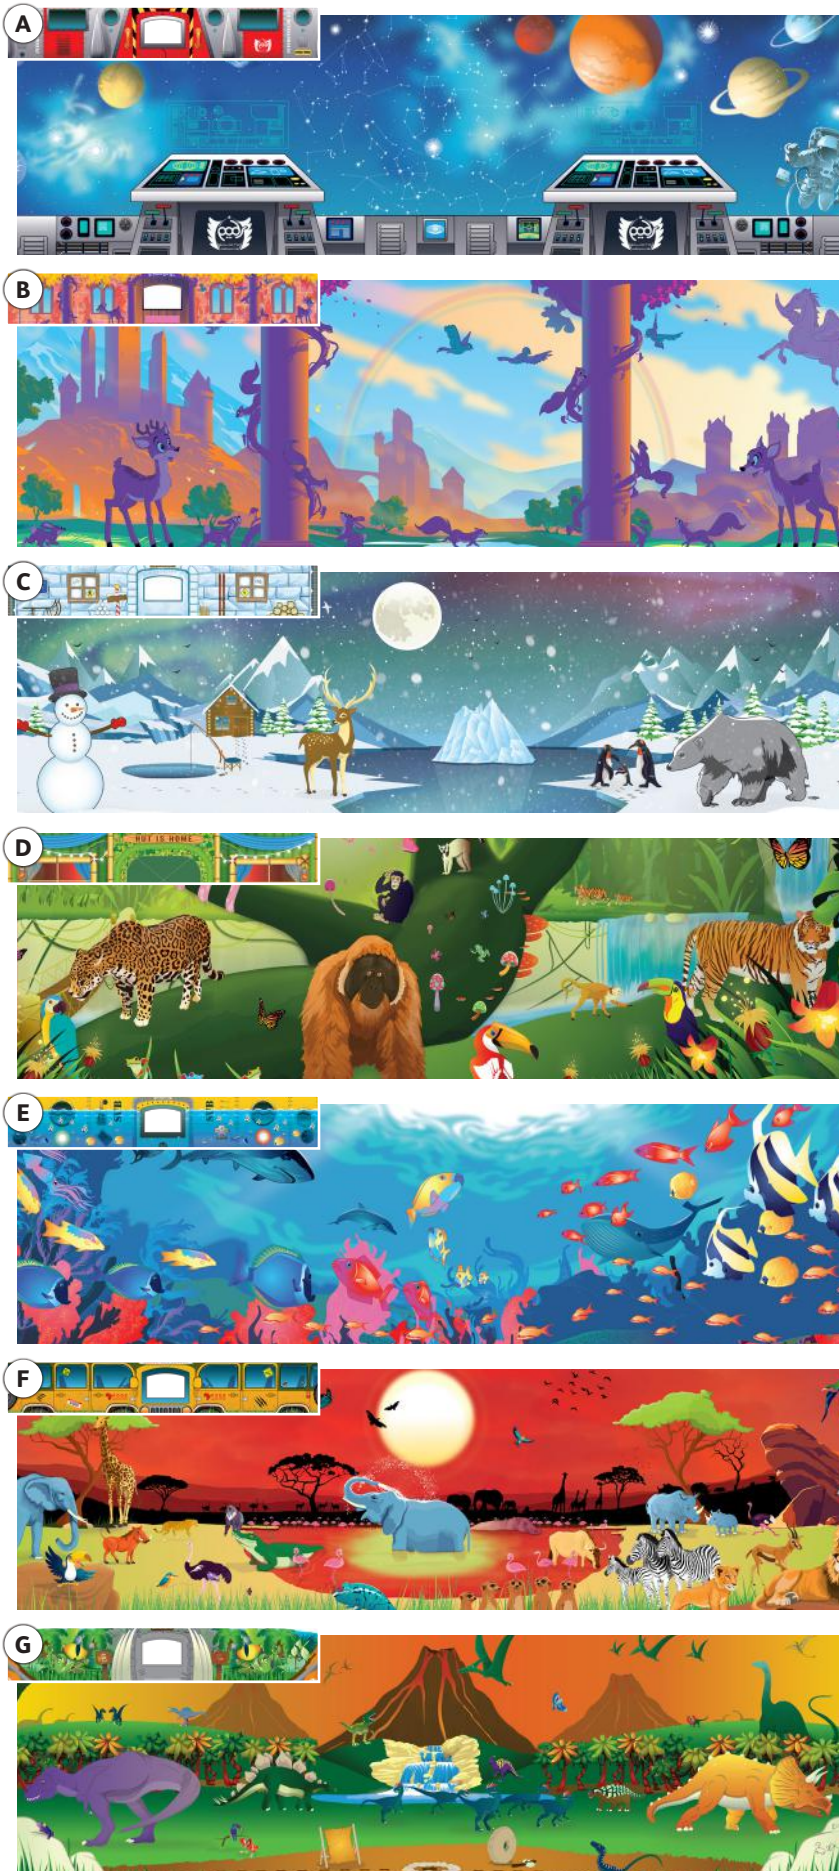

Features...

- 7 exciting removable theme options to choose from.
- Remote control sensory lighting.
- Matching audiobooks, ebooks & sound effects through the inclusive PODSPlay app.
- Bluetooth speaker to elevate the audio experience from the app.
- Memory foam mat for added comfort for both children & adults.
- Packing bag.
- 24v power supply including 24v fan to inflate and power PODS

Benefits...

- PODS is ideal for all rooms in the house (probably not the bathroom though). Perfect for classrooms or alternatives to costly sensory rooms.
- An affordable multisensory space.
- Incredibly portable, creating a familiar experience wherever your little adventurer travels.
- Quick, easy setup and pack away times. From 30 seconds.
- Lightweight yet incredibly strong.
- Easy to store - simply pack into the bag or store away.
- Suitable for indoor and outdoor use (weather permitting).
- Switch up the experience with interchangeable themes.
- Energy reduction - PODS requires minimal input power for the fan and lights. These are low voltage 24v and running costs are £0.03 per hour. (Based on current energy rates).

Uses...

- Imagination station for immersive role play
- Relaxation, decompression and self reflection space
- Sensory play space
- A child's/adult's very own safe space
- Reading space
- Portable sensory room

Users...

- For 1-3 children or 1 child & 1 adult.
- 3 years +.
- For all children who love imaginary play.
- Particularly beneficial with users with sensory & additional needs such as autism, anxiety, ADHD, hearing and visual impairments and physical disabilities.
- Used by families, schools, nurseries and childcare, creches and waiting rooms, healthcare and respite care organisations, charities, soft play and children's activity centres and anywhere that children feature.
- Partial sight - light tracking cortical impairments with visual stimulation
- Physical disabilities, designed with wheelchairs and floor-bound users in mind
- Autism and ADHD - soothing, relaxation for times of meltdown
- Children's anxiety - a calming space for children to be by themselves or with parents/care providers
- Multiple sensory benefits for all those with additional needs
- Ideal for care providers and healthcare professionals offering respite in the home
- A familiar safe space that can be taken anywhere
- A decompression zone when overwhelmed