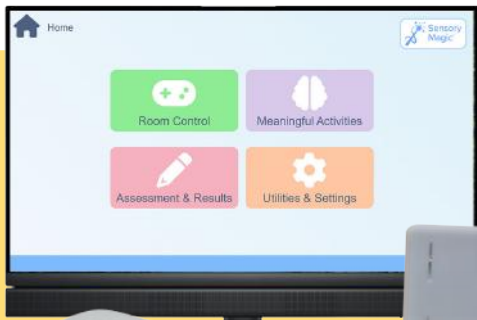

Sensory Magic® 3 Compact Plus

Sensory Magic® Compact, packaged with a Snoezelen® Aroma Panel, Heater, Fan, and Projector.

Provides intuitive control of your Snoezelen® environment with customisable software. It includes a touch screen, wireless keyboard and mouse, a digital projector, and stereo speakers. Including 2 years free* subscription to Rompa®+.

R623725

£5250.00

Tailor

Tailor sessions for relaxation, stimulation, learning, or therapy. Sensory Magic® 3 remembers preferences, making each experience unique and meaningful.

Create

Create fully interactive sensory experiences at the touch of a button. Instantly change lighting, sound, projection, and effects to suit any mood or goal.

Connect

Connect effortlessly with Snoezelen® products and multimedia devices. Simple menus and intuitive controls mean anyone can design a multisensory session in seconds.

The app taking Sensory Magic® to the next level

Rompa®+

Enjoy creative tools like drawing and painting, or explore interactive learning with apps such as Geography, Numbers, and Habitats. For a fun mind challenge, try Untangle!

Whether you're looking to stimulate imagination, support learning, or simply have fun, Rompa®+ opens up a whole new world of interaction.

Every Sensory Magic® system includes a full two year subscription to Rompa+.

*Paid subscriptions are available beyond this period.

Sensory Magic® Cabinet

For safety and protection of the Sensory Magic® unit, it can be hidden away in our specially designed Sensory Magic® Cabinet. Doors can be fully folded out to the side for maximum accessibility.

R623668

£288.95