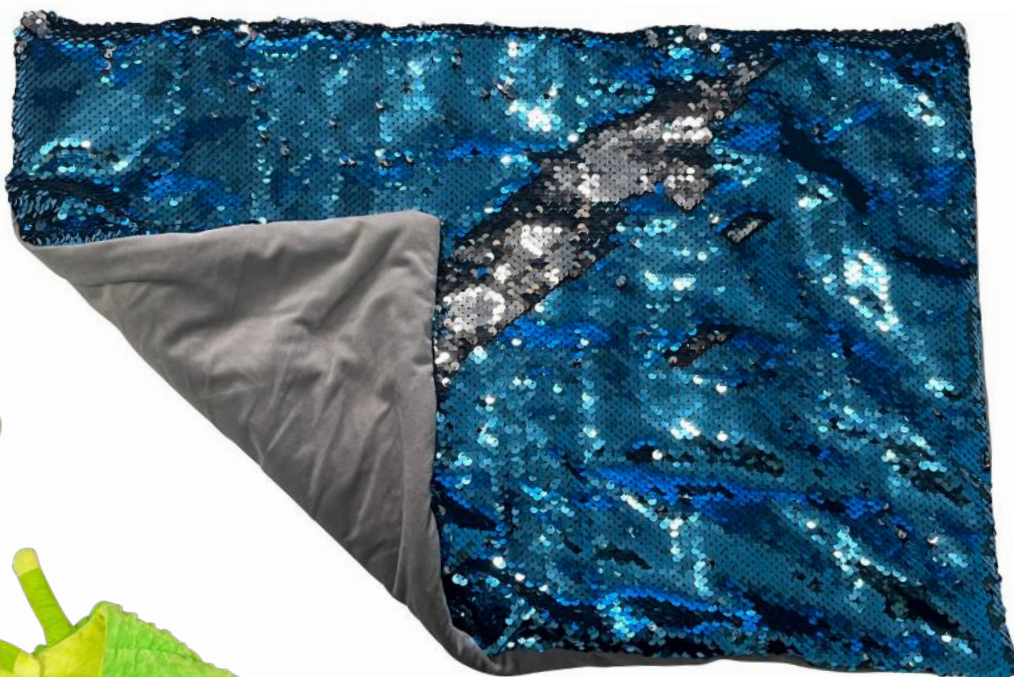

Weighted Caterpillar Lap Pad

Introducing our highly sought-after product, with a fresh, more cost-effective design. Enhancing proprioception and vestibular senses, aids in achieving a sense of calmness by alleviating anxiety and facilitating smooth transitions between activities. Size: 138cm x 46cm. One colour is provided.

R623571 **£39.95**