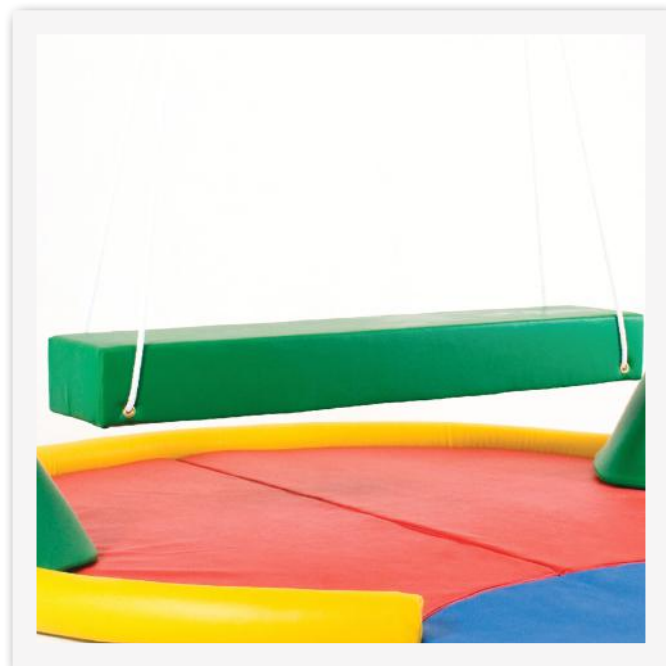

Activity Bolster

Designed to provide vestibular input, encourage good balance and improve weight-shifting and co-ordination. With a flat surface unlike most Bolsters. Requires two suspension points at a minimum height of 2.4m. Maximum working load: 136kg (300 lb). Includes safety snaps. Green unless specified otherwise (red or blue). Size: 31.5W x 17cmH.

R622951	93cmL	VAT Relief	£594.95
R622952	126.5cmL	VAT Relief	£729.95
R622953	157cmL	VAT Relief	£834.95