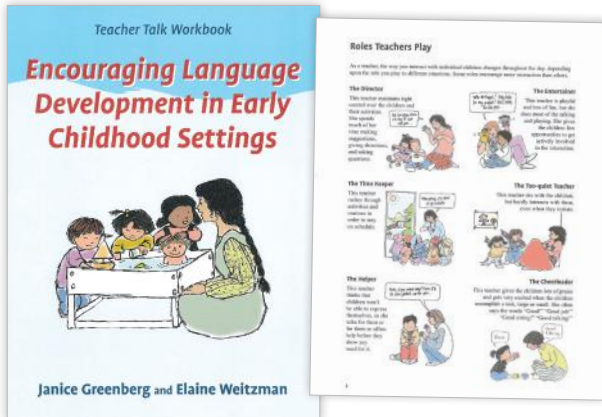

Encouraging Language Development in Early Childhood Settings - Workbook

A step-by-step approach to promoting language development in child care, preschool and other early childhood settings. Learn practical, interactive strategies to help all children (including those whose language is delayed or at risk) to interact and communicate effectively in everyday interactions. This product does not incur VAT.

R652734

£16.95