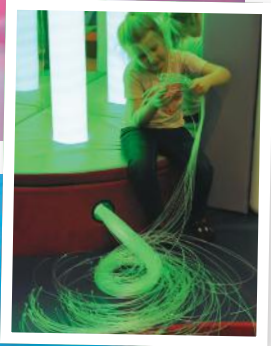

Super Safe Plastic Fibre Optics

These plastic tails are the safest fibre optic option available. Use of all fibre optic products should be supervised. Fibre optics should never be mouthed. Robust, strands are ultra-resistant to accidental damage. Equally bright as standard fibre optics. Durable and long-lasting.

R617903	1m x 100 strands without light source	VAT Relief	£120.95
R619869	1m x 150 strands without light source	VAT Relief	£135.95
R617905	2m x 100 strands without light source	VAT Relief	£146.95
R617907	2m x 150 strands without light source	VAT Relief	£194.95
R617908	2m x 200 strands without light source	VAT Relief	£236.95
R619870	3m x 150 strands without light source	VAT Relief	£241.95
R619871	3m x 200 strands without light source	VAT Relief	£283.95