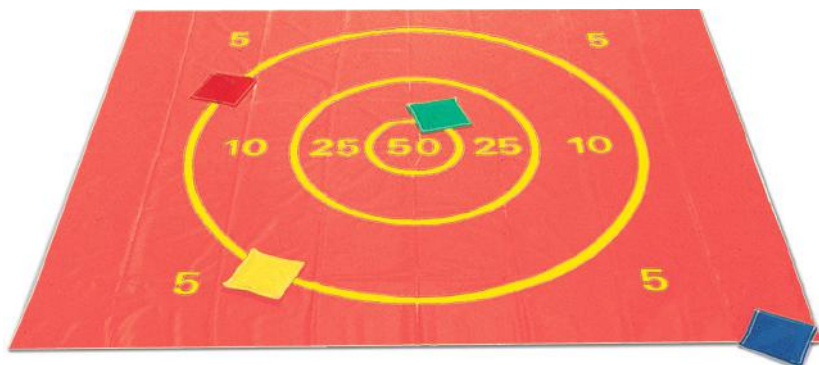

Floor Target

A large floor mat with a multiple score target. Supplied with 4 Bean Bags. Size: 167 x 124cm.

R614443 **£34.95**