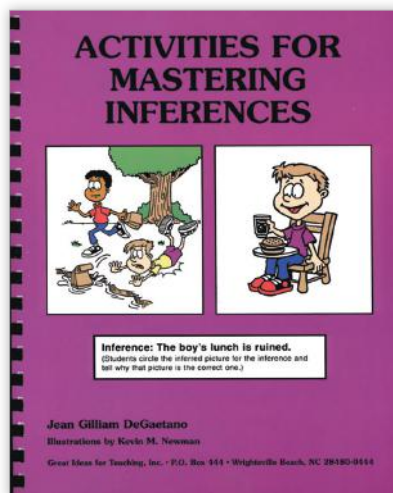

Frenchay Eye-Com™ Boards

These low-tech, practical and effective tools aid those with communication difficulties but who have enough cognitive ability, controlled eye movements and basic spelling skills to indicate meaning, answers and intent. A conversation partner sits opposite and understands what is to be conveyed by following eye movements. Widely used on stroke wards, brain injury units etc and aids assessment of cognitive functioning. Both resources have a window so the sender and receiver can maintain direct eye contact and provides a “home” position for the sender to look to indicate he/she is either ready to begin or end a sentence which is very important during the communication process. Eye-Com™ Board is a clear acrylic board with a sturdy wooden base. Personalise by attaching images, illustrations, drawings, photos or letters/numbers etc directly onto the board. The non-speaking person indicates what they wish to say by looking towards specific pictures, photographs, words or letters mounted on the board.

R651437

£93.95

Lacing Letters Sets

Practice letter recognition, patterns, sorting, word formation, hand-eye coordination and motor skills with these colourful letters. Each set includes 260 letters, 15 laces and a storage bucket. Winner of a Practical Pre-School Award. For 3yrs+, small parts.

R655731

Lowercase

£21.95

Semantic Workbooks - Set of 6