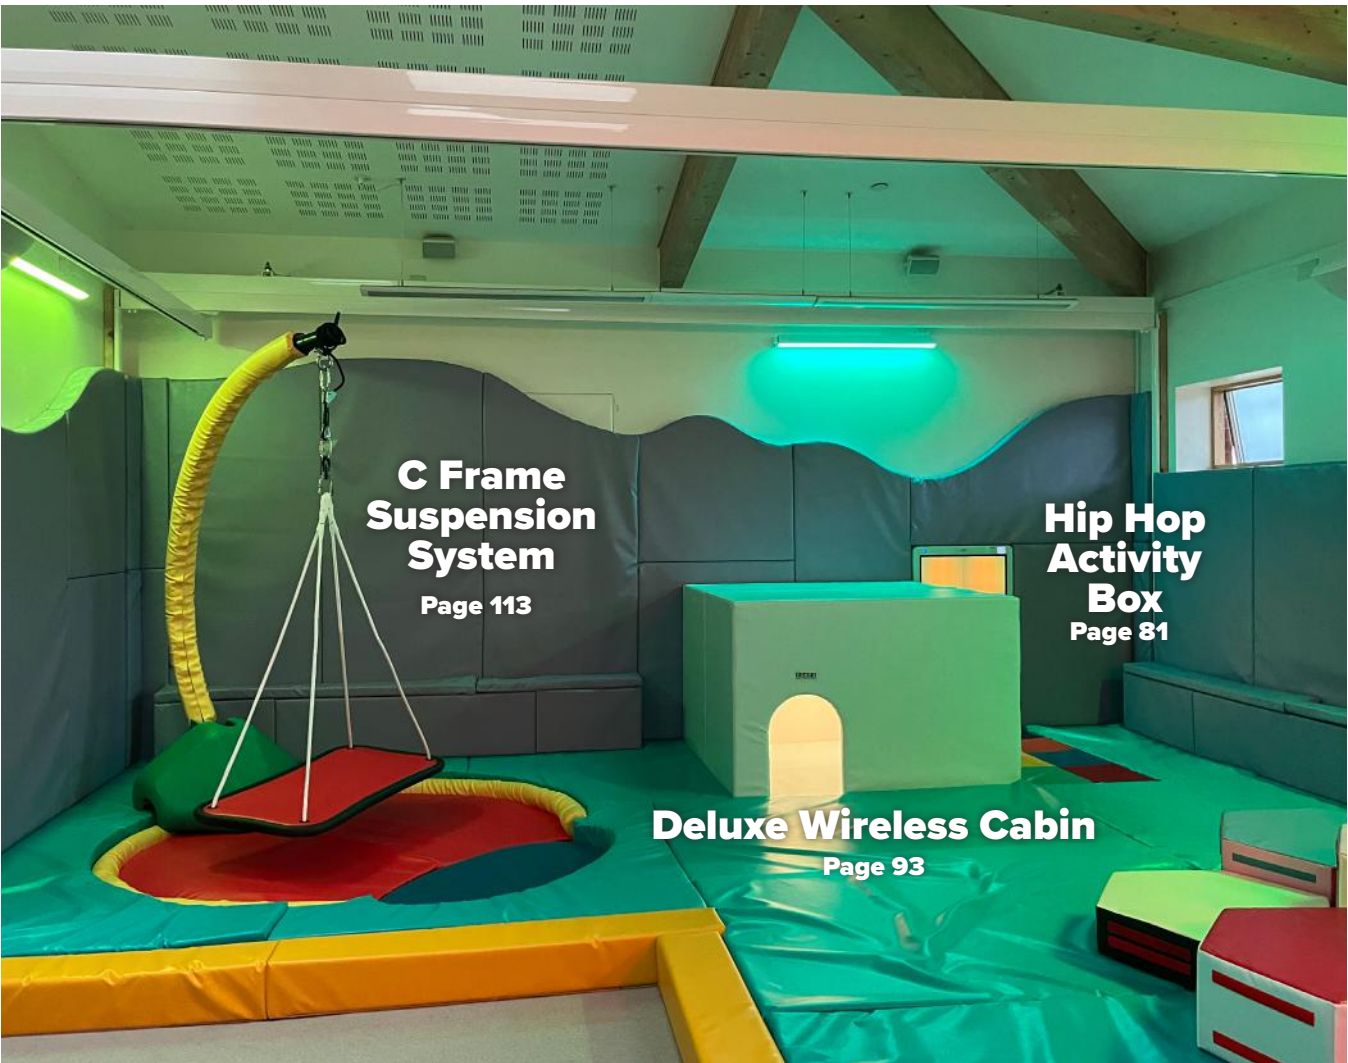

**C Frame
Suspension
System**

Page 113

**Hip Hop
Activity
Box**

Page 81

Deluxe Wireless Cabin

Page 93