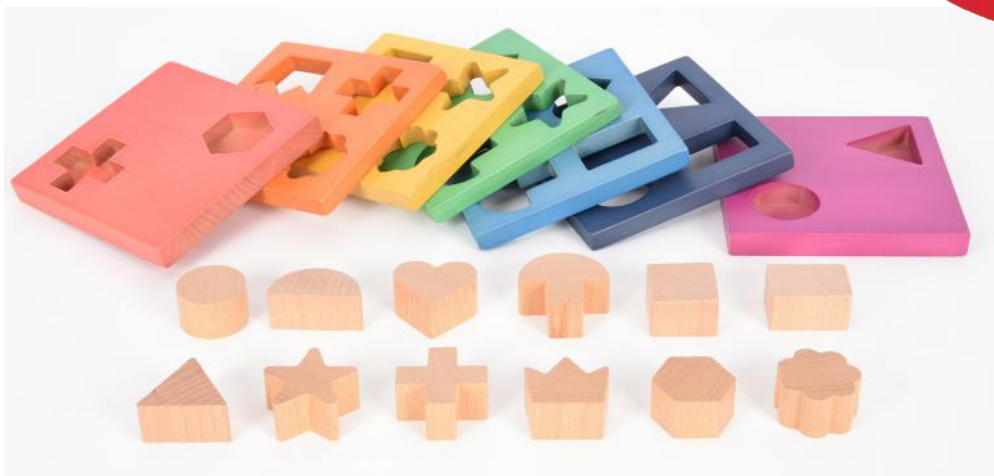

Spin 'n' Stare

Double-sided, boldly-coloured circular panel for optical illusions and visual marvels! Quickly and easily reversed. Minimal strength required to rotate the panel. For wall-mounting - fixtures included. Well made from 12mm thick MDF. Perfect for corridors to amuse passers-by of all ages. Size: 63cm diameter

R618297	Blue Spiral/Red Flower	£131.95
R623050	Blue Rounded Squares/Red Concentric Circles	£131.95