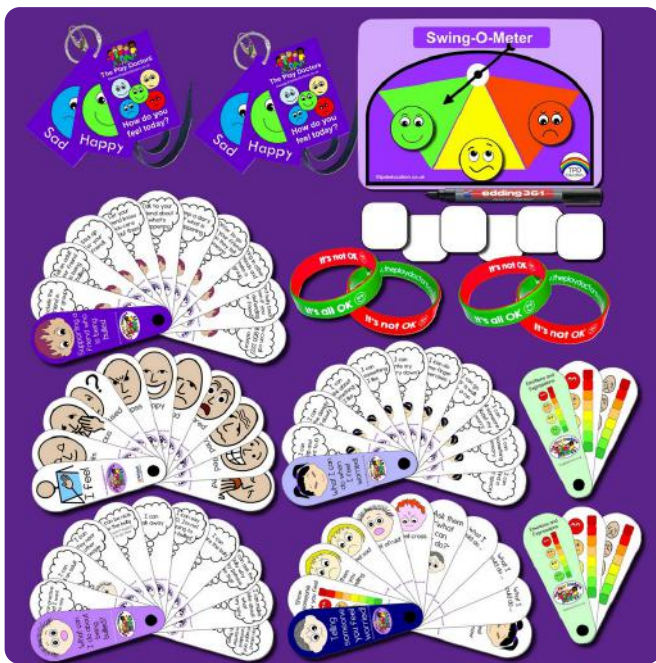

Making The Right Choices Kit

Younger individuals and people on the spectrum struggle to make sense of the world around them especially when they are upset, embarrassed, feel confused, are worried or anxious or when someone has made them angry or cross. This set provides a wide range of practical resources to support emotional understanding and empathy with individuals or group work. Use to support children/ young people to make the right choice – allow them to use the resources to tell you how they are feeling, if they have enjoyed an activity or if they are confused about instructions.

R657324

£58.95