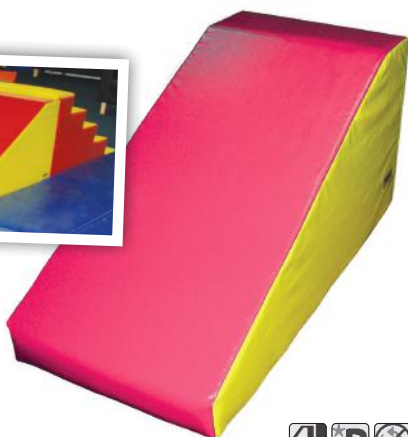

R623454 **£1050.00**

Page 238

See our full range of **Fabric swatches**

Waves by Rompa®

Create hills and valleys to clamber over and roll down. One wave is very comfortable to sit and lie in or as a support. Made from dense foam. PVC - please specify colour choice when ordering. This product has a zip for manufacturing purposes only.

R612623 72.5cmH x 145 x 72.5. Sold individually. **£498.95**

Low Wedge by Rompa®

Wedges made from solid foam to ensure that they are stable for climbing and running up, sliding, rolling, tumbling and somersaulting down. PVC - please specify colour choice when ordering. This product has a zip for manufacturing purposes only.