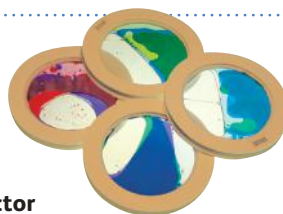

Space Projector

A slim-line projector to suit smaller sensory areas, including the home. Especially suitable for a child's bedroom. With an LED and so does not emit heat. Includes one easy-to-change Space Liquid Wheel. Ideal for modest budgets. A set of four different coloured wheels and Effect Wheels now also available. Silver-coloured.

R623209	25cm L x 24cm H	£103.95
R619743	Saver Pack - Space Projector + 4 Space Liquid Wheels.	£185.95
R617461	Set of four Space Liquid Wheels only	£89.95