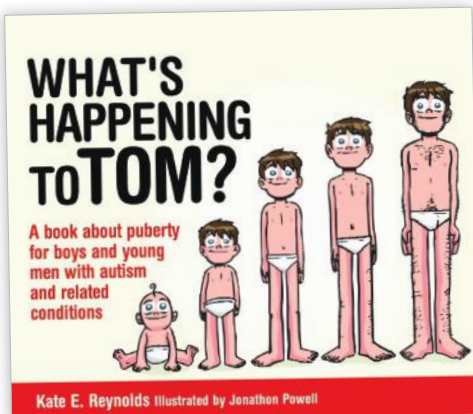

R655683 **£42.95**

Short Stories Series: Privacy, Puberty & Maturity

Accessible, positive short stories to help children and young adults with Autism or related conditions understand social rules regarding, physical changes that occur during puberty and new activities that are required as we mature such as shaving and using body spray. Simple, explicit, anatomically correct illustrations and unambiguous, sensitive text. Ideal to guide discussion towards sexuality and privacy. Written by a Clinical Nurse Specialist & Counsellor in HIV/Aids & Sexual Health. This product does not incur VAT.