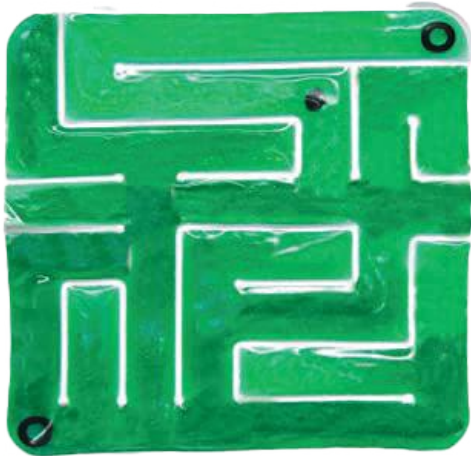

R620149 9.5cmH **£4.95**

Gel Maze Activity Pad

Add some fun to any therapy session with this gel-filled maze. Enhance hand-eye co-ordination and finger strength as you guide the ball around the pad; increases tactile and visual stimulation.