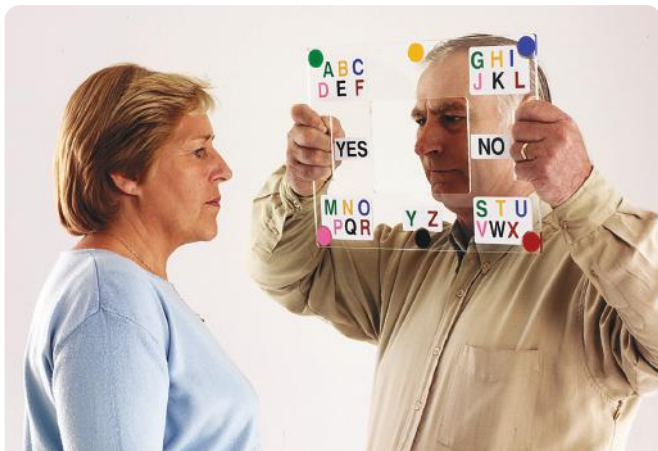

R657321

£73.95

Frenchay Eye-Com™ Boards

These low-tech, practical and effective tools aid those with communication difficulties but who have enough cognitive ability, controlled eye movements and basic spelling skills to indicate meaning, answers and intent. A conversation partner sits opposite and understands what is to be conveyed by following eye movements. Widely used on stroke wards, brain injury units etc and aids assessment of cognitive functioning. Both resources have a window so the sender and receiver can maintain direct eye contact and provides a “home” position for the sender to look to indicate he/she is either ready to begin or end a sentence which is very important during the communication process. Eye-Com™ Board is a clear acrylic board with a sturdy wooden base. Personalise by attaching images, illustrations, drawings, photos or letters/numbers etc directly onto the board. The non-speaking person indicates what they wish to say by looking towards specific pictures, photographs, words or letters mounted on the board.