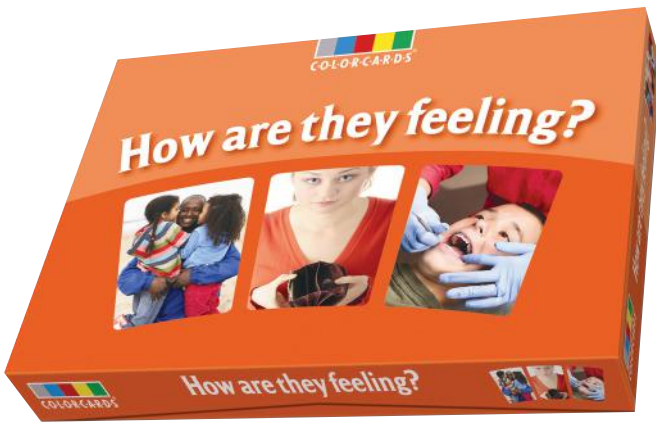

ColorCards®: How Are They Feeling? – 30 Cards & CD

Examines and helps understand hopes and fears. Everyday scenarios, experiences and activities are presented which can have a great impact on how individuals feel. Ideal starting point for therapeutic interventions and discussions with individuals or groups. Includes guidance booklet and a CD of worksheets for each card.

R655683 **£42.95**

Short Stories Series: Privacy, Puberty & Maturity

Accessible, positive short stories to help children and young adults with Autism or related conditions understand social rules regarding, physical changes that occur during puberty and new activities that are required as we mature such as shaving and using body spray. Simple, explicit, anatomically correct illustrations and unambiguous, sensitive text. Ideal to guide discussion towards sexuality and privacy. Written by a Clinical Nurse Specialist & Counsellor in HIV/Aids & Sexual Health. This product does not incur VAT.

R656501 Tom **£12.95**
R656502 Ellie **£12.95**

Pip and the Bag of Buddies

Explore happiness, sadness, anger, anxiety, fear, jealousy, excitement and calm with this wonderful Bag of Buddies and Book Kit! A full set of emotions Buddies keep children company as they join Pip on their big adventure - life! Through the magic of rhyme and the delightful, humorous and insightful illustrations of the incredibly talented Bec Barnes, eight emotions are brought to life. Includes: 2 Bags of Buddies (8 Buddies characters) and 1 picture book (32pp).

R657332 **£61.95**

ColorCards® Feelings - 48 Cards