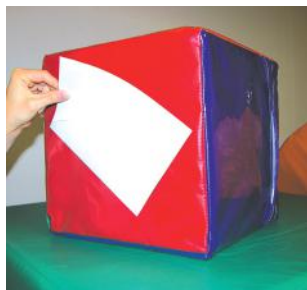

"Amazing product. Would highly recommend it. Works really well ... you can record your own voice over each side."
Perianne W., Verified Buyer, Southport.

Talking Cube by Rompa®

These wireless talking soft play cubes are multi-purpose and have endless educational applications. It enables the user to control the colours of the sensory environment - throw or drop the cube and change the room colours. Each of the 6 brightly coloured sides has a transparent pocket into which you can add your own pictures, symbols, words or photographs. You can easily customise each cube face with your own pre-recorded message, with your voice! To promote colour recognition, simply roll the cube and listen as the name of the uppermost colour is heard. Make the cube land on the colour blue and be rewarded with the sound "blue!" Throw a green and hear the word "green!" and so on. Ideal for developing the understanding of cause and effect, colour recognition, picture recognition, reminiscence, developing listening and motor skills, put dots in the pockets for use as a die ... the possibilities are endless! Includes cube, speaker and 9V battery.

- A highly popular product in our Wireless range
- Can change Bubble Tube, Panel, Wireless LED Spotlight, Wireless Colour Wall Controller, and Fibre Optic colours
- No PC or programming required
- Audible and visual!
- Easily personalised with your own recordings and images

R618870	Talking Cube	30 x 30 x 30 cm	VAT Relief	£393.95
R620402	Mini Talking Cube	15 x 15 x 15 cm	VAT Relief	£367.95