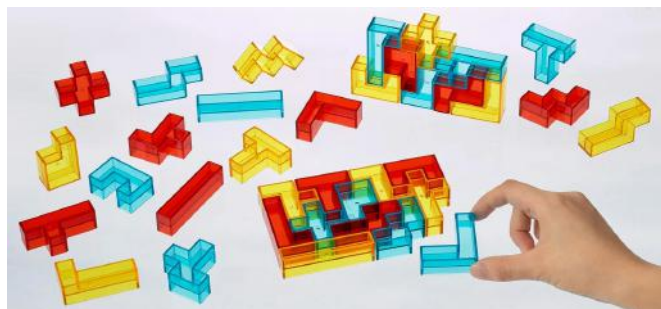

3D Pentominoes Puzzle

A fun and engaging set designed to challenge young learners' problem-solving and creative thinking. With 24 colourful 3D pentomino pieces and a reusable storage tray, children can explore endless building possibilities.

R623837 **£19.95**