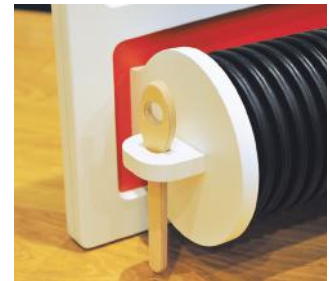

Musical Abstract Tactile Panel

Redesigned for 2026. Visual, tactile – and especially audible. Stimulating sounds, engaging activity and inviting textures. Lovely for exploring, comparing, learning and enjoying. Promotes social skills (conversation, listening skills and turn-taking) as well as imaginative and creative interaction. Colours and features may vary. To be wall-mounted in the orientation shown. Available in a standard (1150x1150x105mm) or midi (1150x575x36mm) size to suit room specifications.

R622959	Standard	VAT Relief	£968.95
R623452	Midi	VAT Relief	£551.95