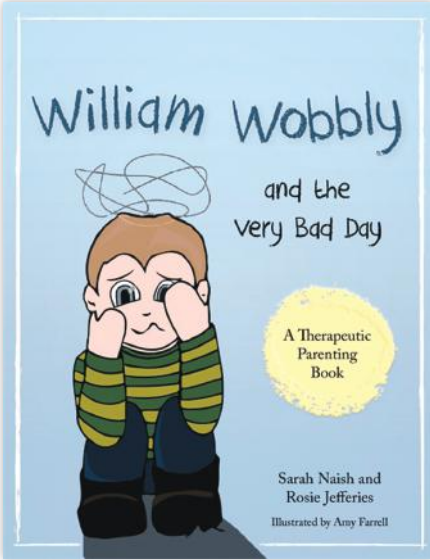

Therapeutic Story Collection - Set of 9 books

These therapeutic story books have been written to help parents/carers, social workers and other professionals heal traumatised children. Each story has lovely illustrations and engaging and meaningful content. To the back there are notes explaining the reasoning behind the story, providing strategies and supportive techniques that could be tried/ the authors are an adoptive parent and Director of Fostering Attachments Ltd, which delivers training on therapeutic parenting, and her daughter who is a trainer at the same establishment. For 3-10yrs.

The full therapeutic story book collection! each focuses on a specific need, targeting different fears and worries. They are full of supportive strategies for parents, carers and other professionals to help children heal. This product does not incur VAT.

R657114 **£88.95**