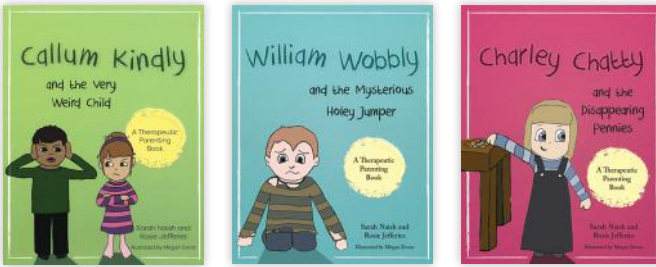

Therapeutic Story Collection - Set of 9 books

These therapeutic story books have been written to help parents/carers, social workers and other professionals heal traumatised children. Each story has lovely illustrations and engaging and meaningful content. To the back there are notes explaining the reasoning behind the story, providing strategies and supportive techniques that could be tried/ the authors are an adoptive parent and Director of Fostering Attachments Ltd, which delivers training on therapeutic parenting, and her daughter who is a trainer at the same establishment. For 3-10yrs.

The full therapeutic story book collection! each focuses on a specific need, targeting different fears and worries. They are full of supportive strategies for parents, carers and other professionals to help children heal. This product does not incur VAT.

R657114 **£88.95**