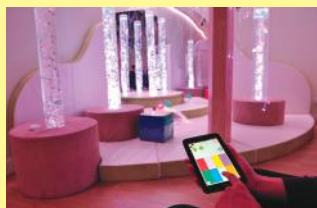

Snoezelen® Wireless Controllers for Choice and Independence

Rompa® Wireless App Control Box

Control the colours of your Snoezelen® MSE using this Android tablet! Tap a colour on screen and watch your favourite Rompa® Wireless sensory products change to the corresponding colour. Select one of eight colours at once. Individual Rompa® Wireless controllers can be paired with individual products to allow different groups in a room to use products independently of each other. Simple and intuitive to use. Includes tablet, App and Rompa® Wireless interface unit. Works on an Android platform only at present.

R621728	14.5L x 6.5cm x 4cmH	VAT Relief	£582.95