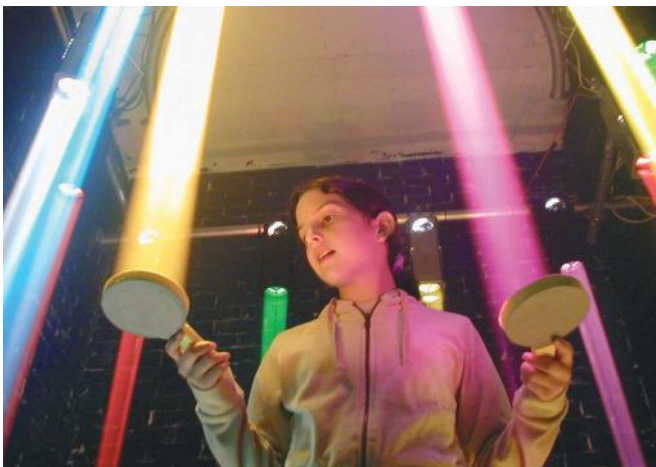

R621748 2mL x 1mW VAT Relief **£366.95**

Curved Fibre Optic Comb

Curved wooden 'comb' to hold up to 200 fibre optic strands. Use as a beautiful curtain to separate off a corner. To be wall-mounted on solid walls. Fixtures not included. Please order your fibre optics and light source separately. Approximate weight: 15kg

R619545 122cm x 122cm **£162.95**

Fibre Optic Comb

Allows your fibre optics to be spread out on the wall in a beautiful waterfall effect. Holds up to 200 strands. Please order fibre optics and light source separately.

R617164 120cmL **£89.95**

Rompa® Interactive Lighting System

Music through movement! A whole new meaning to air-guitar and pretend drums! Interact with beams of coloured light by passing a hand, foot or reflective bat through them. Trigger sounds at the wave of an arm ... Activate chords at the sweep of a bat ... Play interactive music games whilst setting off images, videos and graphics...

'Indestructible' beams act as powerful visual reference points for participants • Turn-key operation • Fits within the Curriculum • Recognisable rhymes, tunes and fun sound effects • Audio-visual effects in real-time • Pre-programmed yet easily updated • Space-saving • Safe, hygienic and effective – nothing to trip over or touch! • Multiple beams can be installed together • Helps understanding of cause and effect and stimulates hand-eye co-ordination, interaction as well as motor, musical and listening skills • Compatible with Sensory Magic®