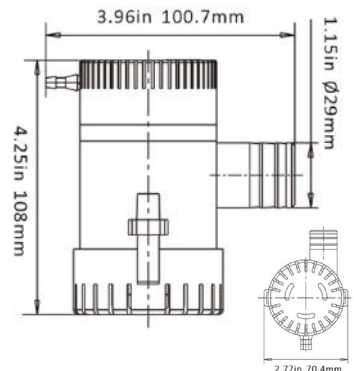

BOMBA DE PORÃO

ÁREAS APROPRIADAS PARA O USO: CONSTRUÇÃO NAVAL, PISCICULTURA, INDÚSTRIA, AGRICULTURA, MEDICINA, ECONOMIA DOMÉSTICA E OUTRAS ÁREAS.

SEARIVER
PNEUMÁTICOS E BOMBA

COD	REFERÊNCIA
241983	1100GPH 12V 3A