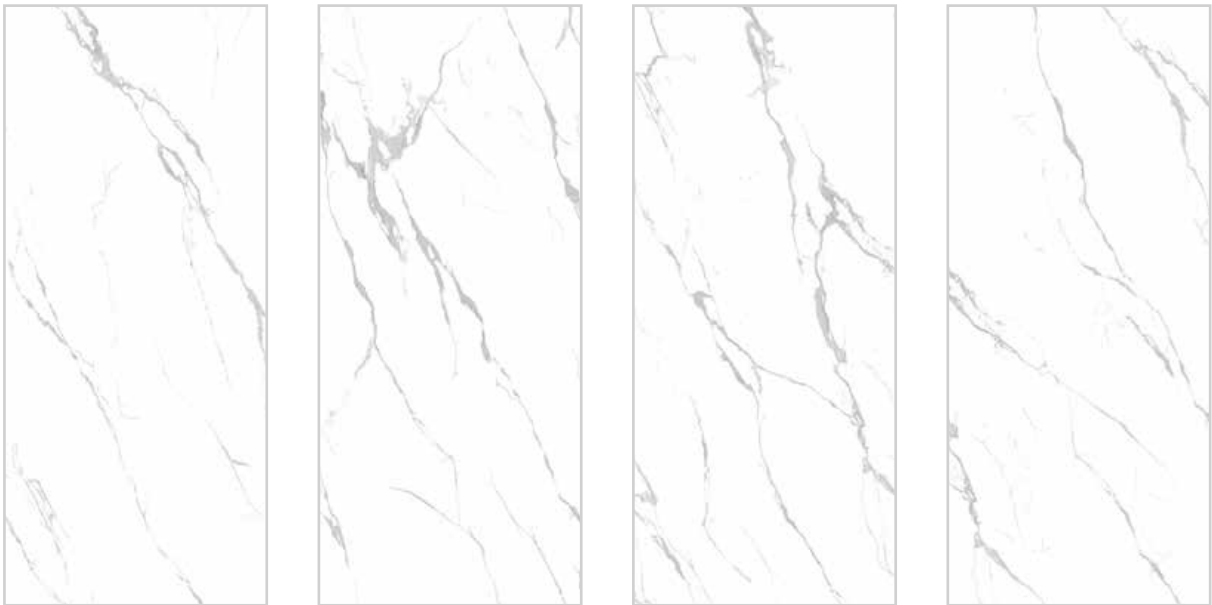

55018467RP | 120×280 SAGA POLISHED RECTIFIED 6MM