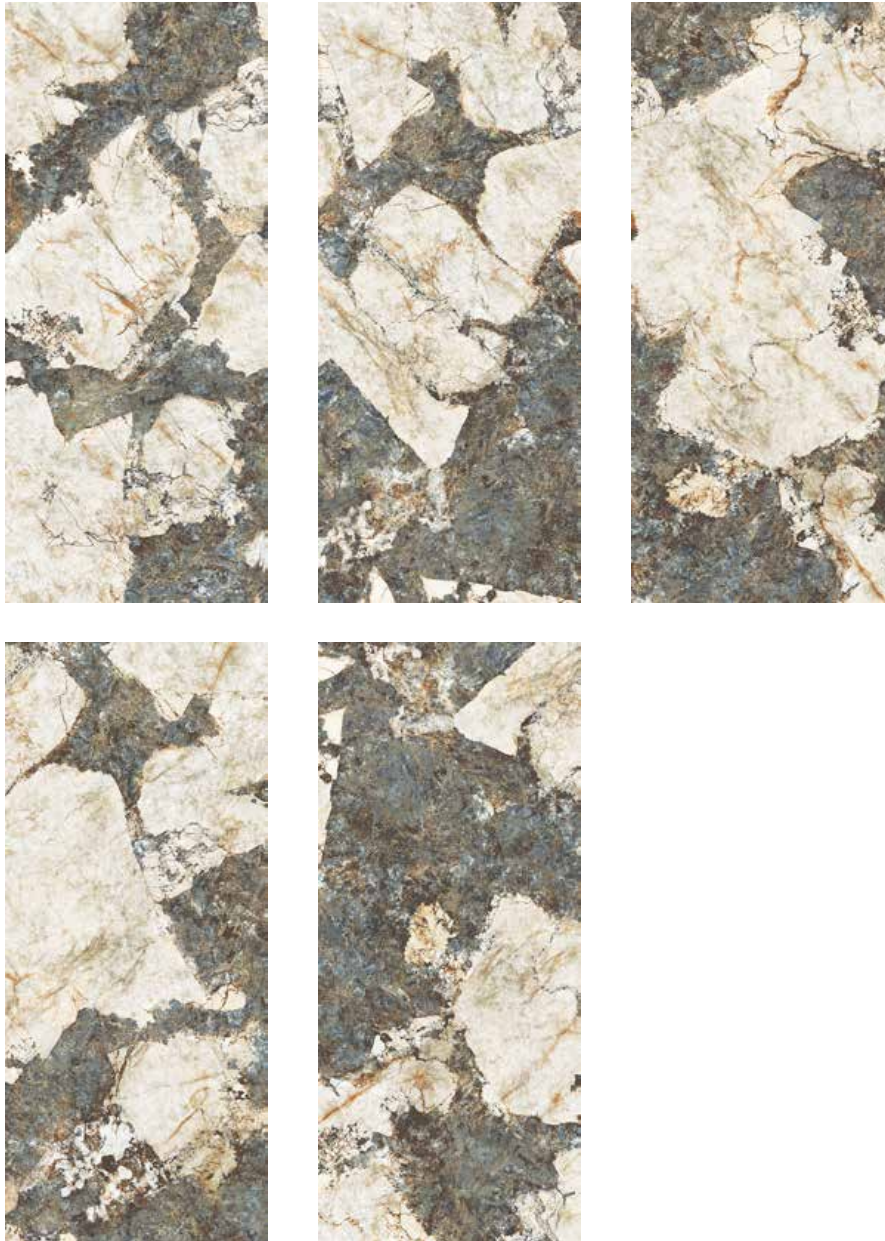

55018137RP | 120×280 PICASSO DM POLISHED RECTIFIED 6MM