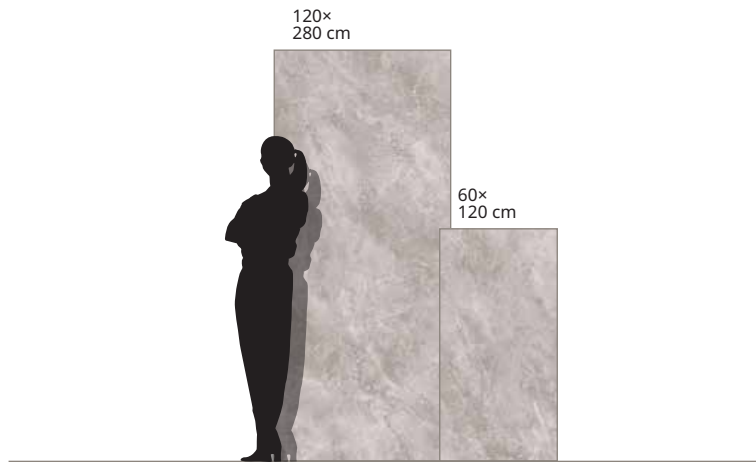

Size and Color Options

VEGA LIGHT GRAY	120x280	60x120	80x160	120x120
Crystal				
Lappato				
Matte				
Nano				
Polished				
Soft Matte	■	■