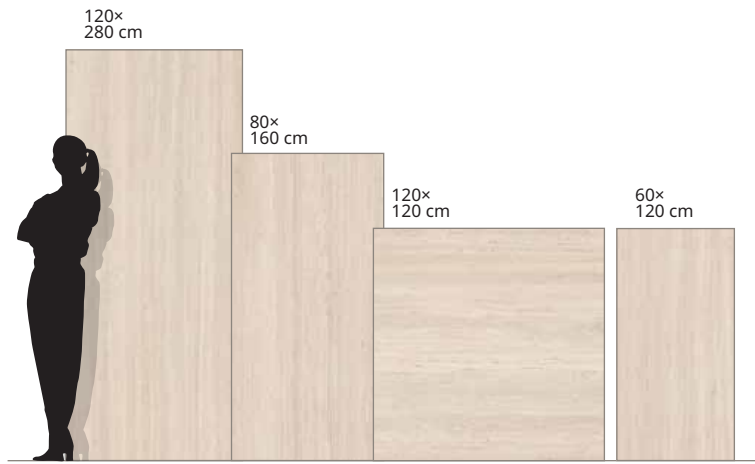

Travertine

120x
280x Matte | 6mm

55018178R | 120x280 TRAVERTINE IVORY RECTIFIED 6MM

TRAVERTINE IVORY	120x280	60x120	80x160	120x120
Crystal				
Lappato				
Matte	■	■	■	■
Nano				
Polished				
Soft Matte				