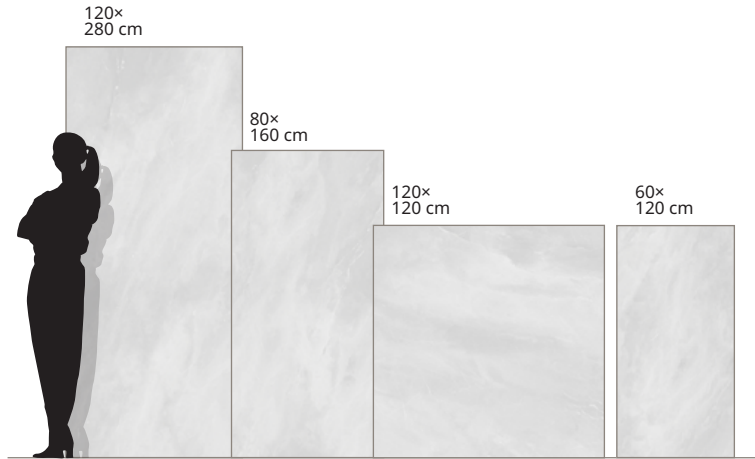

Size and Color Options

MESSINA LIGHT GRAY	120x280	60x120	80x160	120x120
Crystal				
Lappato				
Matte	■	■	■	■
Nano		■	■	■
Polished	■			
Soft Matte				
MESSINA BEIGE	120x280	60x120	80x160	120x120
Crystal				
Lappato				
Matte	■	■	■	■
Nano		■	■	■
Polished	■			
Soft Matte				
MESSINA WHITE	120x280	60x120	80x160	120x120
Crystal				
Lappato				
Matte	■	■	■	■
Nano		■	■	■
Polished	■			
Soft Matte