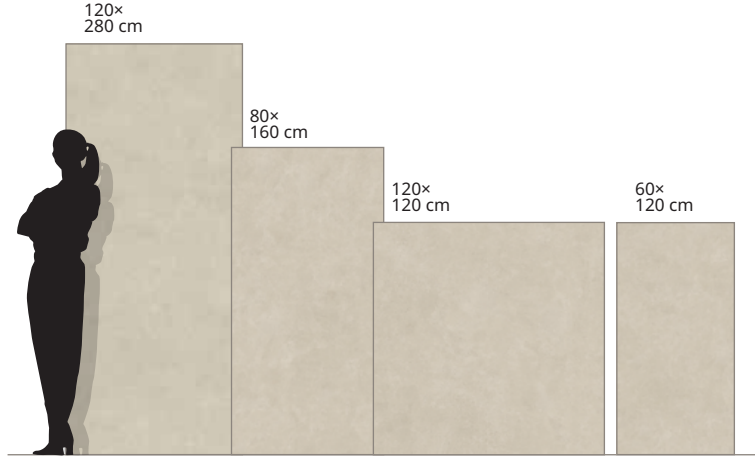

Size and Color Options

VISTA ANTHRACITE	120x280	60x120	80x160	120x120
Crystal				
Lappato				
Matte	■	■	■	■
Nano				
Polished				
Soft Matte				
VISTA BONE	120x280	60x120	80x160	120x120
Crystal				
Lappato				
Matte	■	■	■	■
Nano				
Polished				
Soft Matte				
VISTA LEAD GRAY	120x280	60x120	80x160	120x120
Crystal				
Lappato				
Matte	■	■	■	■
Nano				
Polished				
Soft Matte				
VISTA GRAY	120x280	60x120	80x160	120x120
Crystal				
Lappato				
Matte	■	■	■	■
Nano				
Polished				
Soft Matte