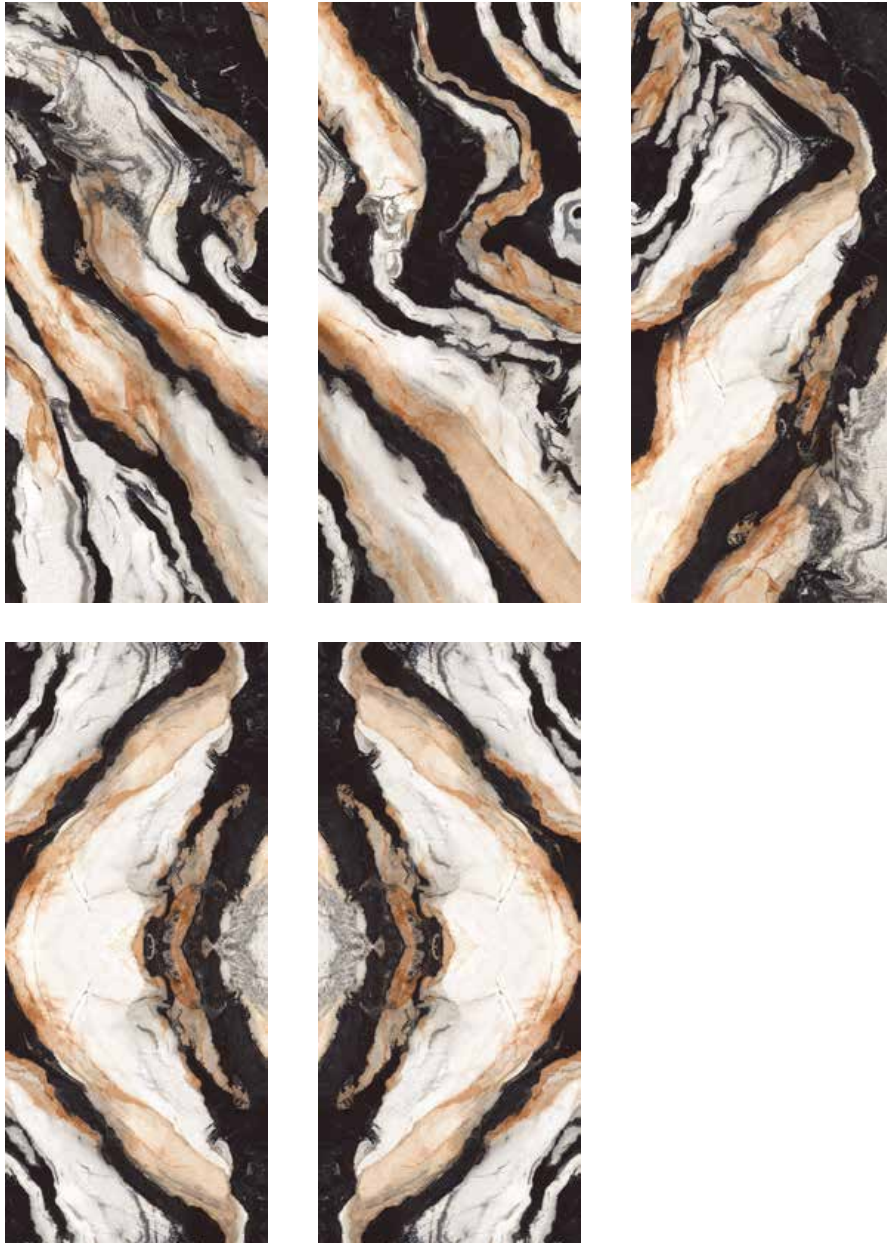

55018192RP | 120×280 ELECTRA DM POLISHED RECTIFIED 6MM
55018191RP | 120×280 ELECTRA DM BM POLISHED RECTIFIED 6MM