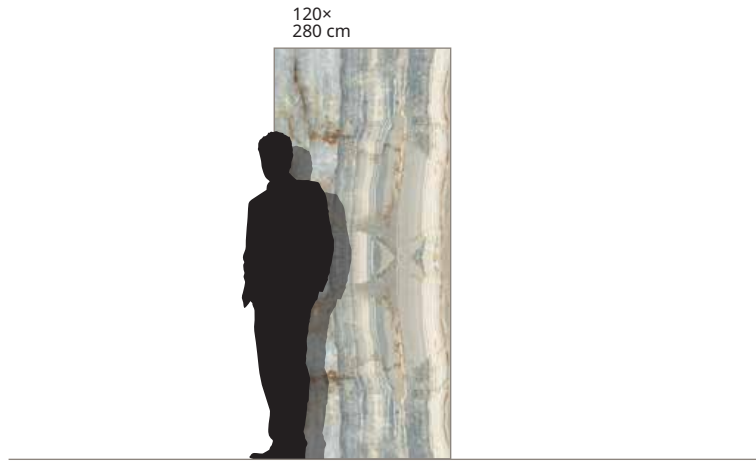

Blue Florit

120x
280x Polished | 6mm

55018196RP | 120×280 BLUE FLORIT BM POLISHED RECTIFIED 6MM

BLUE FLORIT BLUE	120×280	60×120	80×160	120×120
Crystal				
Lappato				
Matte				
Nano				
Polished	■			
Soft Matte				