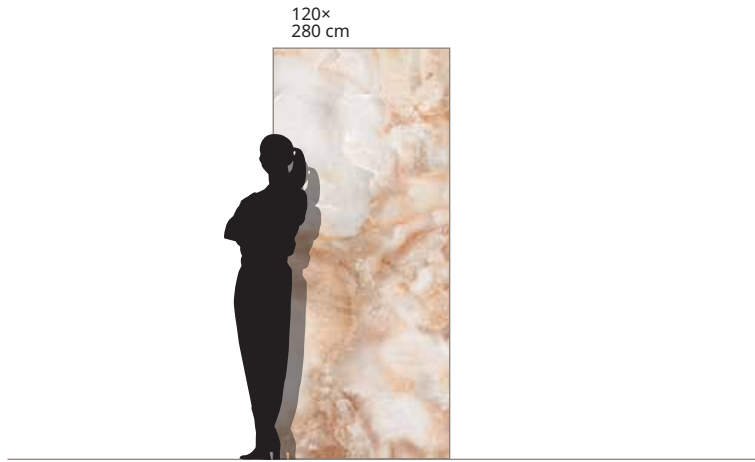

Desert Rose

120x
280x Polished | Soft Matte | 6mm

55018149RP | 120×280 DESERT ROSE POLISHED RECTIFIED 6MM
55018208R | 120×280 DESERT ROSE SOFT MATTE RECTIFIED 6MM

DESERT ROSE WHITE BROWN	120x280	60x120	80x160	120x120
Crystal				
Lappato				
Matte				
Nano				
Polished	■			
Soft Matte	■			