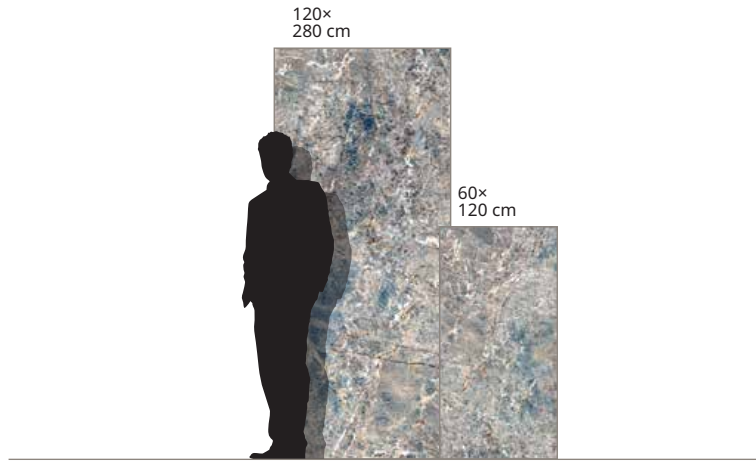

120^x
280^x

Amazonit

120x
280x Polished | 6mm

55018167RP | 120×280 AMAZONIT POLISHED RECTIFIED 6MM

Size and Color Options

AMAZONIT GREEN	120x280	60x120	80x160	120x120
Crystal				
Lappato				
Matte				
Nano		■		
Polished	■			
Soft Matte				