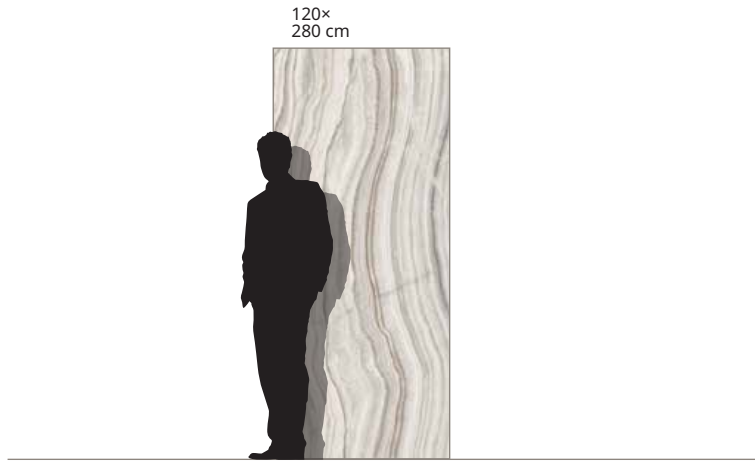

Onice Light

120x
280x Polished | 6mm

55018470RP | 120×280 ONICE LIGHT POLISHED RECTIFIED 6MM
55018429RP | 120×280 ONICE LIGHT BM POLISHED RECTIFIED 6MM

ONICE LIGHT WHITE LIGHT BEIGE	120×280	60×120	80×160	120×120
Crystal				
Lappato				
Matte				
Nano				
Polished	■			
Soft Matte				