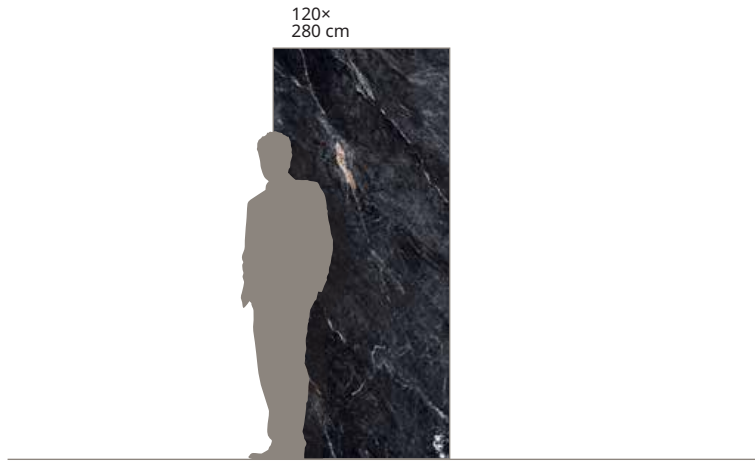

VELLETRY BLACK	120×280	60×120	80×160	120×120
Crystal				
Lappato				
Matte				
Nano				
Polished	■			
Soft Matte