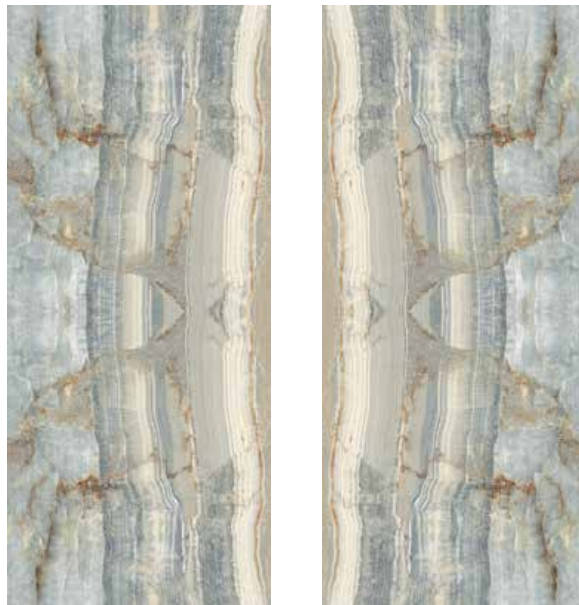

Blue Florit

120x
280x Polished | 6mm

55018196RP | 120×280 BLUE FLORIT BM POLISHED RECTIFIED 6MM

BLUE FLORIT BLUE	120×280	60×120	80×160	120×120
Crystal				
Lappato				
Matte				
Nano				
Polished	■			
Soft Matte				