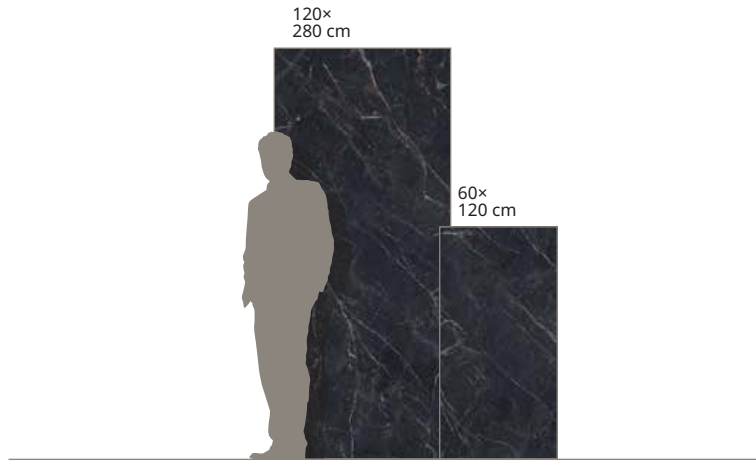

Cosmos

120x
280x Polished | 6mm

55018199RP | 120×280 COSMOS DM POLISHED RECTIFIED 6MM

Size and Color Options

COSMOS BLACK	120x280	60x120	80x160	120x120
Crystal		■		
Lappato				
Matte				
Nano				
Polished	■			
Soft Matte				