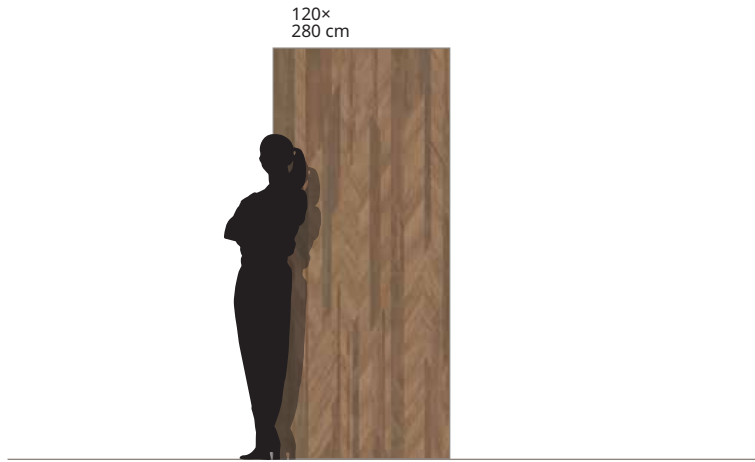

120x
280x Matte | 6mm

55018407R | 120x280 ICONNI WALNUT RECTIFIED 6MM

ICONNI WALNUT	120x280	60x120	80x160	120x120
Crystal				
Lappato				
Matte	■			
Nano				
Polished				
Soft Matte				

Messina

120x
280x Polished | Matte | 6mm