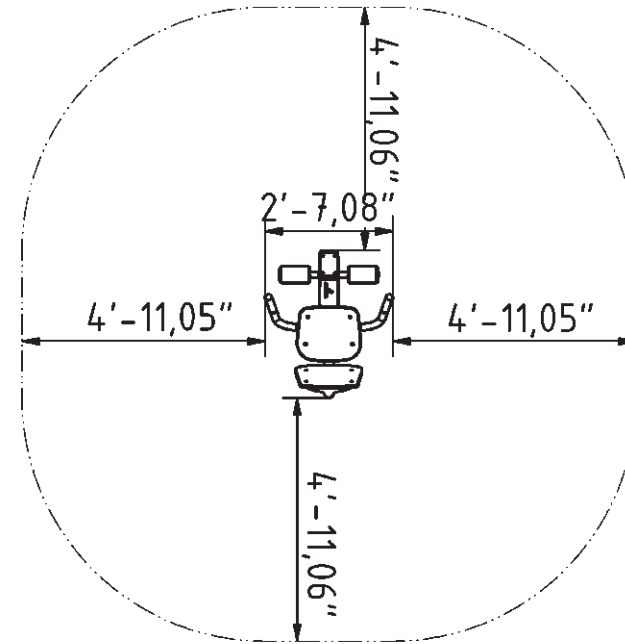

Muscle Groups Focus

Leg Curl

A very useful and straight forward device for strengthening your thighs, legs. Grasping the handles helps you stay fixed in your position while lifting the bottom bar.

Attributes

Product code	1-1-310
Certificate	EN 16630, ASTM F3101
Age group	14 + years
Capacity	1 person
Max. weight load	286.60 lbs
Type	Recreational
Difficulty level	Easy

Side View

Plan View

Installation information

Number of installers (concrete)	At least 2 people
Total installation time (concrete)	45-90 min.
Number of installers (equipment)	At least 2 people
Total installation time (equipment)	90-120 min.
Excavation volume	17.66 ft ³
Concrete volume	17.66 ft ³
Size of the base structure	31.5 x 31.5 x 31.5"
Anchoring options	In-ground or surface
<small>In combined structures, the volume of concrete required varies.</small>	

Technical specification

Safety surface area	Around 4.92 ft radius
Net weight	126 lbs
Material	S235
Critic fall height	18.9"
Color options	
<small>For more color options, discuss with your sales representative.</small>	