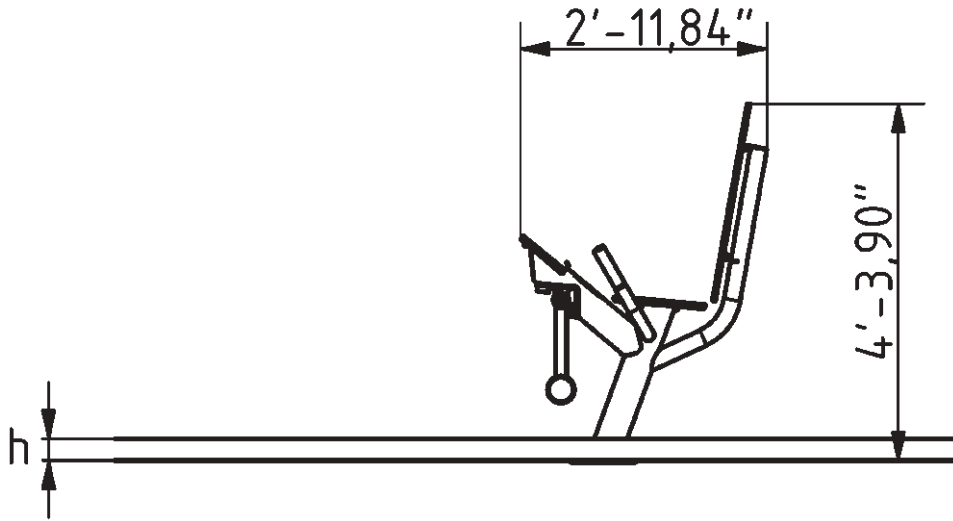

Muscle Groups Focus

Leg Curl

A very useful and straight forward device for strengthening your thighs, legs. Grasping the handles helps you stay fixed in your position while lifting the bottom bar.

Attributes

Product code	1-1-310
Certificate	EN 16630, ASTM F3101
Age group	14 + years
Capacity	1 person
Max. weight load	286.60 lbs
Type	Recreational
Difficulty level	Easy

Side View

Plan View

Installation information

Number of installers (concrete)	At least 2 people
Total installation time (concrete)	45-90 min.
Number of installers (equipment)	At least 2 people
Total installation time (equipment)	90-120 min.
Excavation volume	17.66 ft ³
Concrete volume	17.66 ft ³
Size of the base structure	31.5 x 31.5 x 31.5"
Anchoring options	In-ground or surface
<small>In combined structures, the volume of concrete required varies.</small>	

Technical specification

Safety surface area	Around 4.92 ft radius
Net weight	126 lbs
Material	S235
Critic fall height	18.9"
Color options	
<small>For more color options, discuss with your sales representative.</small>	