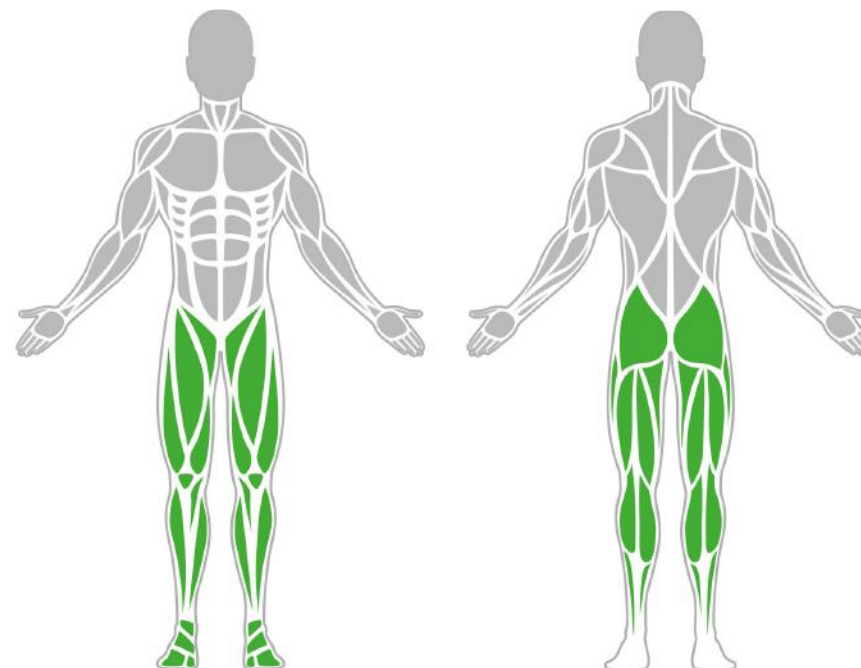

Muscle Groups Focus

Leg Curl

A very useful and straight forward device for strengthening your thighs, legs. Grasping the handles helps you stay fixed in your position while lifting the bottom bar.

Attributes

Product code	1-1-310
Certificate	EN 16630, ASTM F3101
Age group	14 + years
Capacity	1 person
Max. weight load	286.60 lbs
Type	Recreational
Difficulty level	Easy

Side View

Plan View

Installation information

Number of installers (concrete)	At least 2 people
Total installation time (concrete)	45-90 min.
Number of installers (equipment)	At least 2 people
Total installation time (equipment)	90-120 min.
Excavation volume	17.66 ft ³
Concrete volume	17.66 ft ³
Size of the base structure	31.5 x 31.5 x 31.5"
Anchoring options	In-ground or surface
<small>In combined structures, the volume of concrete required varies.</small>	

Technical specification

Safety surface area	Around 4.92 ft radius
Net weight	126 lbs
Material	S235
Critic fall height	18.9"
Color options	
<small>For more color options, discuss with your sales representative.</small>	