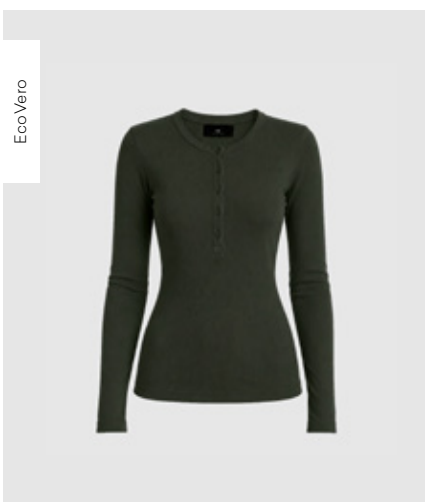

WBLULLU LS HENLEY TEE
Dark Green
63% Cotton, 28% Acrylic, 9% Elastane
RRP 49,99 EUR | WHS 17,85 EUR