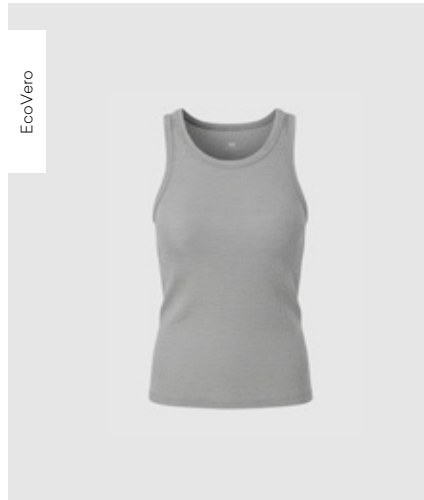

WBLDORDI TANK
Grey Melange | 48% Cotton,
48% ECOVERO™ Modal, 4% Elastane
RRP 29,99 EUR | WHS 10,71 EUR