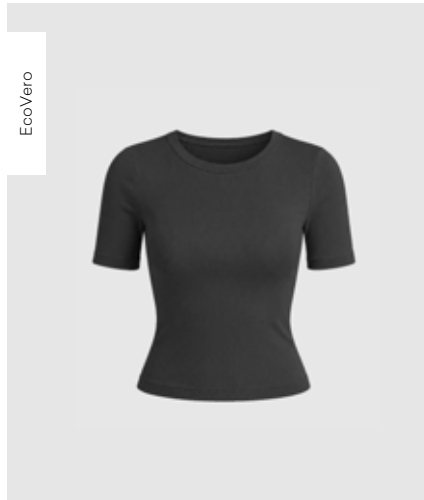

WBLULLU SS TEE
Dark Grey
63% Cotton, 28% Acrylic, 9% Elastane
RRP 39,99 EUR | WHS 14,28 EUR