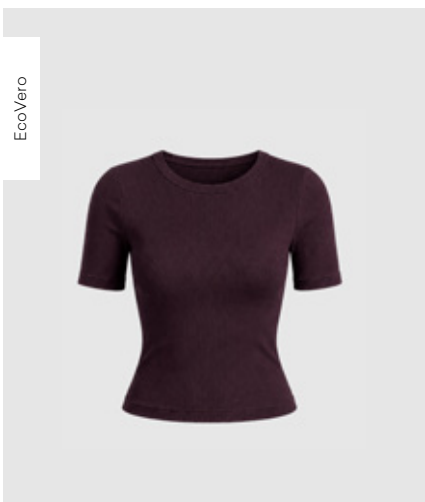

WBLULLU SS TEE
Dark Aubergine
63% Cotton, 28% Acrylic, 9% Elastane
RRP 39,99 EUR | WHS 14,28 EUR