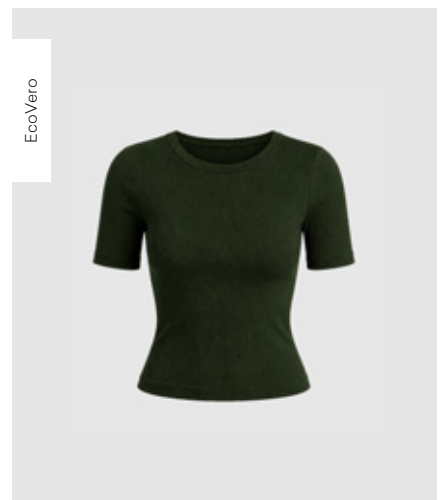

EcoVero

WBLULLU SS TEE

Dark Green

63% Cotton, 28% Acrylic, 9% Elastane
RRP 39,99 EUR | WHS 14,28 EUR