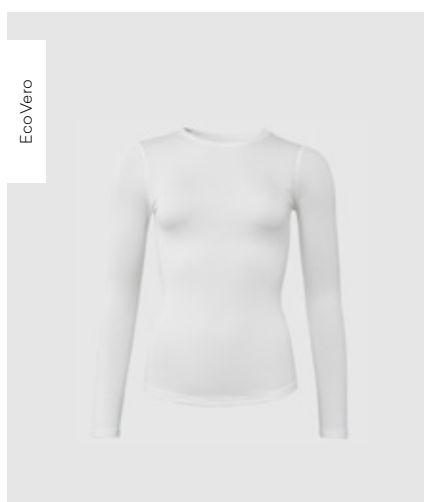

WBLLOLA LS TEE
Cloud White
96% ECOVERO™ Viscose, 4% Elastane
RRP 34,99 EUR | WHS 12,50 EUR