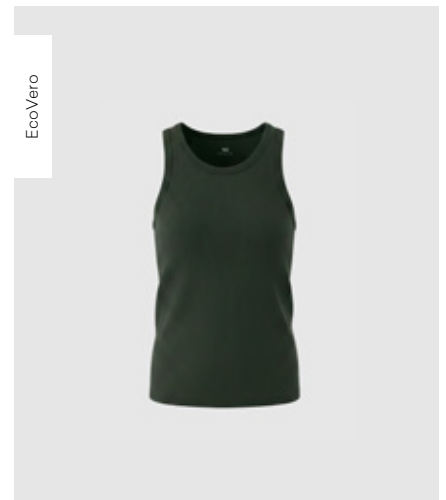

WBLDORDI TANK
Dark Green | 48% Cotton,
48% ECOVERO™ Modal, 4% Elastane
RRP 29,99 EUR | WHS 10,71 EUR