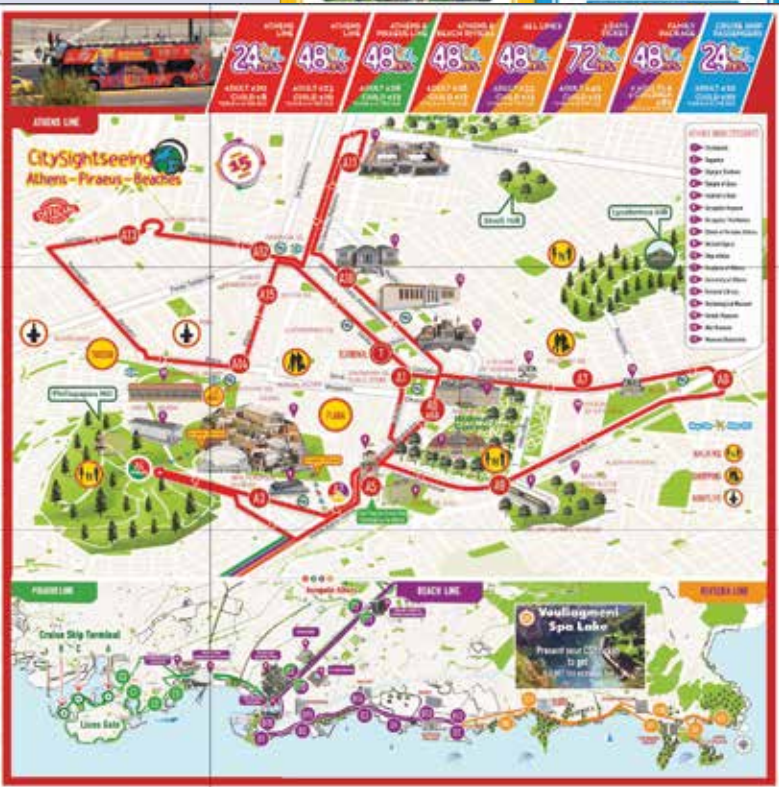

DAY TRIP TO METEORA
*Athens Line 24 Hop On Hop Off

EPIDAUROS & MYCENAE FULL DAY TOUR
*Athens Line 24 Hop On Hop Off

The World's Largest
City Sightseeing Bus

24/48/72 Hour Ticket

Official City Sightseeing Athens - Piraeus - Beaches

Find Your Bus

QR Code

Track Your Bus

11 Lines
4 Languages
44 Bus Stops

CitySightseeing Athens - Piraeus - Beaches HOP ON HOP OFF

We Show You Athens!

ATHENS LINE	Start	End	Start	End
SYNTAGMA SQUARE	08:00	14:00	17:00	23:00
ACROPOLIS / PLAZA	08:30	14:30	17:30	23:30
ACROPOLIS MUSEUM	09:00	15:00	18:00	24:00
ACROPOLIS / PARADEISOS	09:30	15:30	18:30	24:30
PEOPLE OF 2015	10:00	16:00	19:00	25:00
PLAZA SYNTAGMA / NATIONAL GARDENS	10:30	16:30	19:30	25:30
TOUR & MUSEUMS	11:00	17:00	20:00	26:00
NATIONAL GALLERY / CASABEL HOTEL	11:30	17:30	20:30	26:30
ARCHEOLOGICAL MUSEUM	12:00	18:00	21:00	27:00
PARADEISOS / NATIONAL GARDENS	12:30	18:30	21:30	27:30
NATIONAL LIBRARY	13:00	19:00	22:00	28:00
NATIONAL ANTHROPOLOGICAL MUSEUM	13:30	19:30	22:30	28:30
OPHITHEATRON	14:00	20:00	23:00	29:00
MARKET SQUARE	14:30	20:30	23:30	29:30
PROTECTORATE	15:00	21:00	24:00	30:00
BOTANICAL GARDEN	15:30	21:30	24:30	30:30
SYNTAGMA	16:00	22:00	25:00	31:00