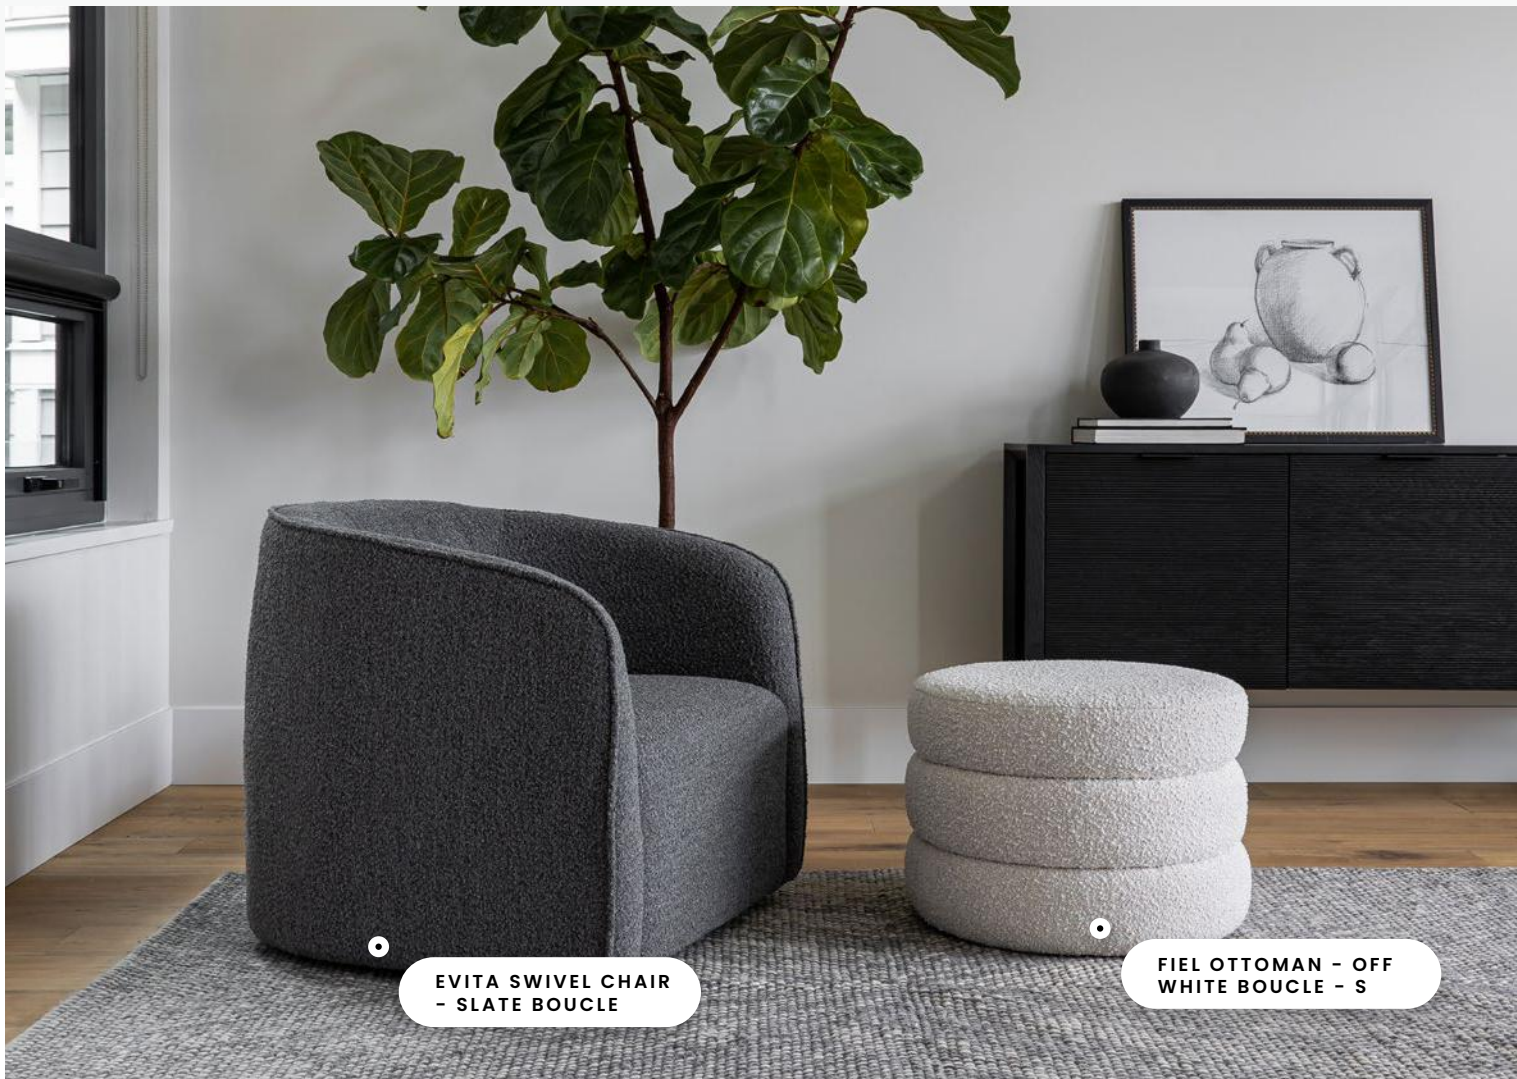

NEW

EVITA SWIVEL CHAIR - SLATE BOUCLE

EVI-018

Get your comfy and luxury seat on! Our low profile and stylish Evita Swivel Chair works well in the corner of a bedroom, in a cozy reading nook or paired up to finish off seating in a living room.

Crafted in Europe, this barrel chair features a hidden swivel base for sneaky swirls around the room. Each Evita Swivel Chair is upholstered in a luxe, boucle fabric that is OEKO-TEX® STANDARD 100 Certified. Fabrics that are certified by STANDARD 100 by OEKO-TEX®.

- MADE IN EUROPE
- OEKO-TEX® STANDARD 100 CERTIFIED
- HIDDEN SWIVEL BASE

ALSO AVAILABLE IN...

WOVEN TAN

CREAM BOUCLE

WOVEN GREIGE

EVITA SWIVEL CHAIR
- SLATE BOUCLE

FIEL OTTOMAN - OFF
WHITE BOUCLE - S

EVITA SWIVEL CHAIR - SLATE BOUCLE
EVI-018

WWW.STYLEINFORM.COM