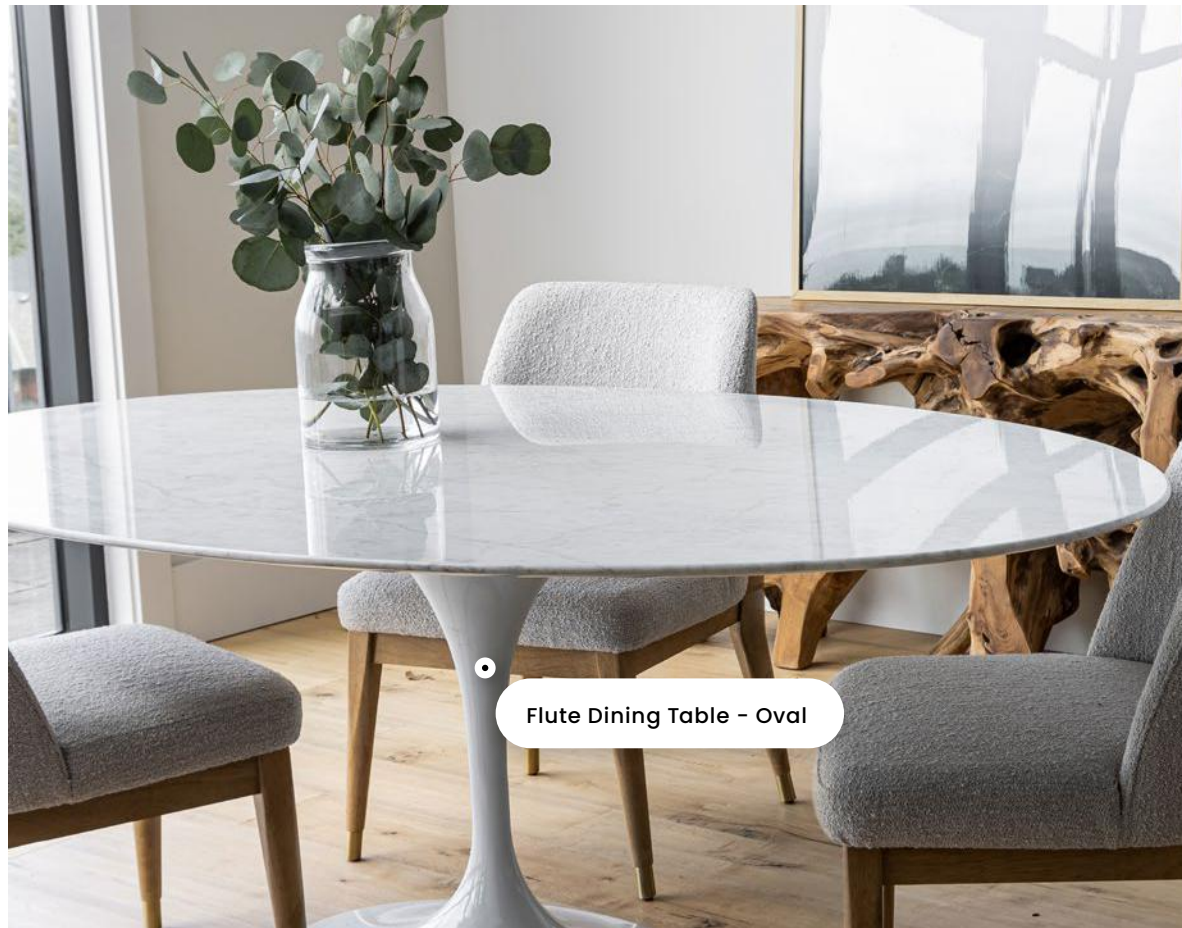

Flute Dining Table - Oval