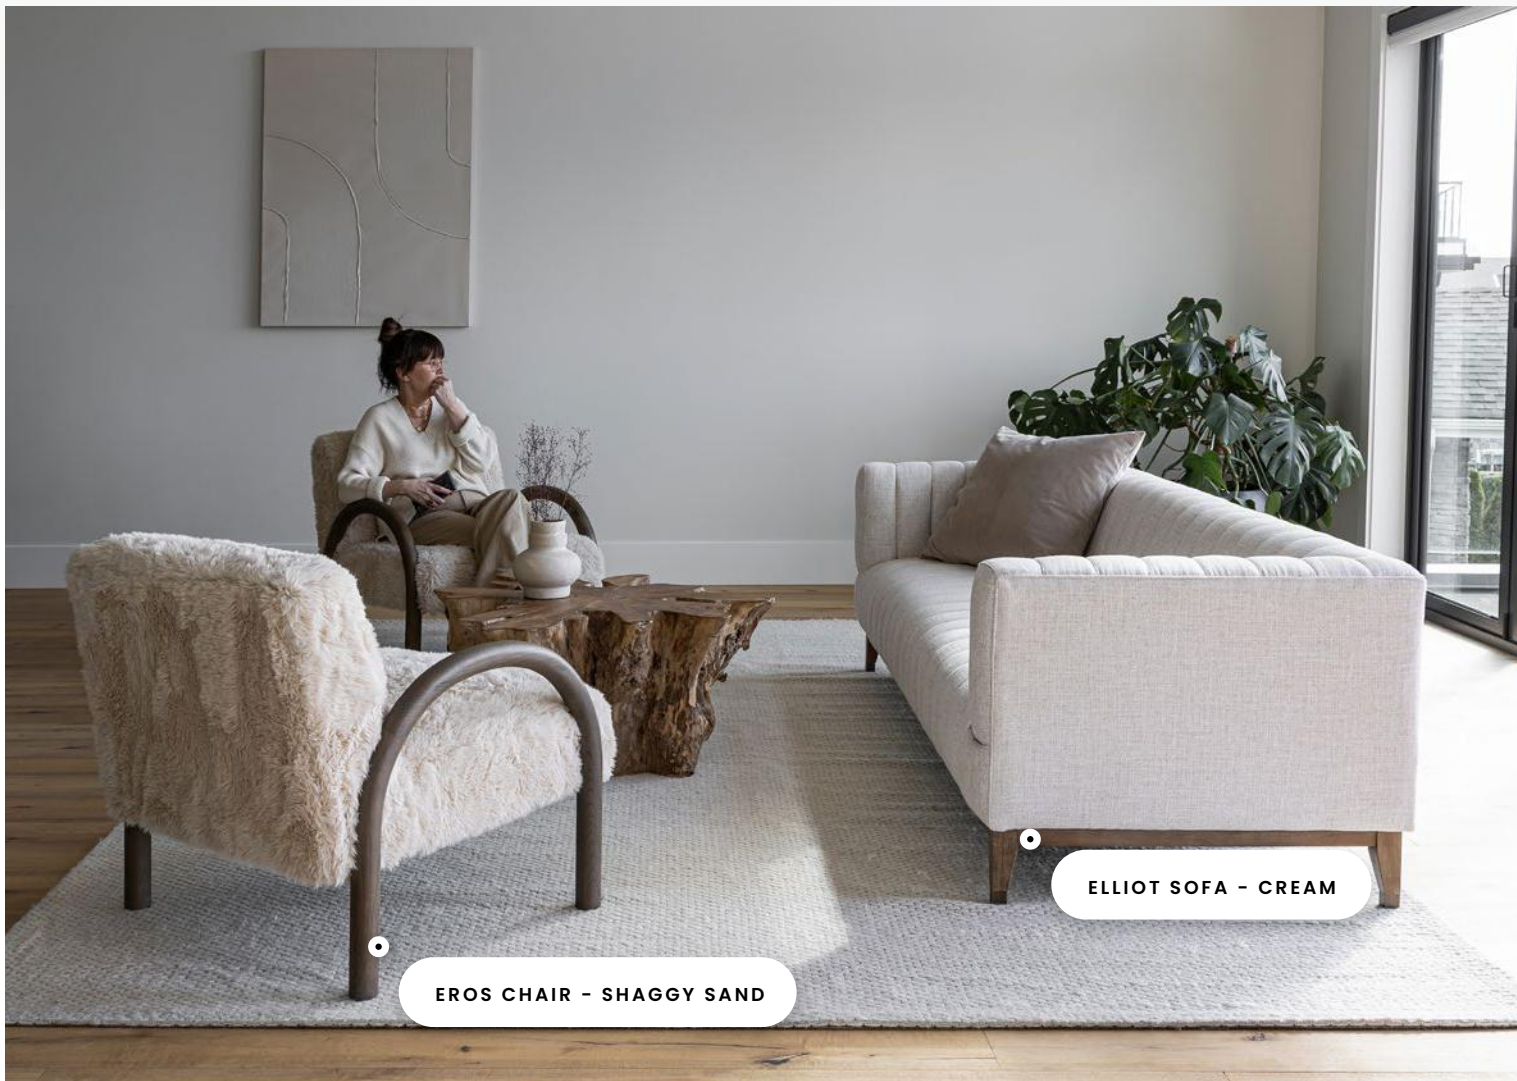

ELLIOT SOFA - CREAM

ELL-012

Our Elliot Sofa is a true show-stopper. You can't help but be drawn to its bold yet refined look. It's not just a sofa – it's furniture with attitude! Upholstered in a performance cream fabric, it's perfect for busy households with lots of traffic, pets or parties. The deep channels give its sleek profile added dimension while the driftwood base and gold foot detail gives this sofa an opulent finish.

- 17% POLYESTER, 71% VISCOSE, 12% LINEN FABRIC
- DRIFTWOOD BASE
- CHANNEL-TUFTED DESIGN
- GOLD FOOT DETAIL
- PERFORMANCE FABRIC

ALSO AVAILABLE IN...

- SMOKE GREY
- STONE
- CONDO SIZE
- JUNIPER GREEN
- COFFEE

EROS CHAIR - SHAGGY SAND

ELLIOT SOFA - CREAM

ELLIOT SOFA - CREAM
ELL-012