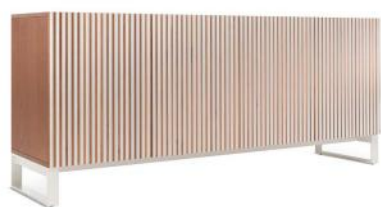

ASSEMBLY AND
WARRANTY

FINISHES