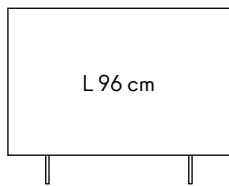

17,8 60,4 17,8
7" 23,8" 7"