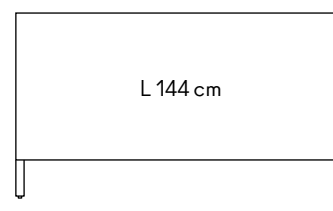

L 240 cm

23,5 193 23,5
9,2" 38,2" 9,2"

Basamenti per le madie / Metal bases for the sideboards

ENG
01-04-2026

ASSEMBLY AND
WARRANTY

FINISHES

MINIMAL DESIGN

H 16 cm

H 32 cm

		H 16 cm		H 32 cm	
		Nero Black Noir Schwarz Negro RAL 9011	Bianco White Blanc Weiß Blanco RAL 9016	Nero Black Noir Schwarz Negro RAL 9011	Bianco White Blanc Weiß Blanco RAL 9016
CARLOS / LE JARDIN / LEON / TORII	96 cm	IB51ZZ-096	IB51BB-096	IB52ZZ-096	IB52BB-096
ANISH / COMRÎ	128 cm	IB51ZZ1	IB51BB1	IB52ZZ1	IB52BB1
CARLOS / LE JARDIN / LEON	144 cm	IB51ZZ	IB51BB	IB52ZZ	IB52BB
ANISH / CARLOS / COMRÎ / LE JARDIN LEON / NOT RIDDLED / TIDE BUFFET & COMO' / TORII	192 cm	IB71ZZ	IB71BB	IB72ZZ	IB72BB
CARLOS / LE JARDIN / LEON	240 cm	IB81ZZ	IB81BB	IB82ZZ	IB82BB

L 96 cm

96
37.8"

L 128 cm

128
50.4"

L 144 cm

144
56.7"

L 192 cm

192
75.6"

L 240 cm

240
94.5"

Prezzo Consigliato al Pubblico = Prezzo Minimo Pubblicizzabile
2026/2027 Incoterms: Ex-Works Italy IVA esclusa

MSRP-Manufacturer's Suggested Retail Price = MAP-Minimum Advertised Price
VAT excluded Hors taxes Ohne MwSt IVA a parte