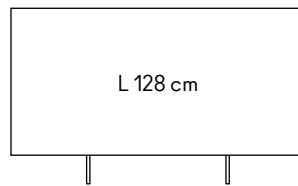

25,8 76,4 25,8
10,1" 30,1" 10,1"