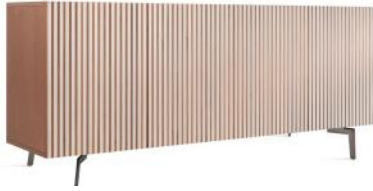

ASSEMBLY AND
WARRANTY

FINISHES

MID-CENTURY

H 16 cm

Metallo brunito vintage
Vintage burnished metal
Métal bruni vintage
Vintage brüniertes Metall
Metal bruñido vintage

CARLOS / LE JARDIN / LEON / TORII	96 cm	BMCM096BV
ANISH / COMRÎ	128 cm	BMCM128BV
CARLOS / LE JARDIN / LEON / TORII	144 cm	BMCM144BV
ANISH / CARLOS / COMRÎ / LE JARDIN LEON / NOT RIDDLED / TIDE BUFFET & COMO' / TORII	192 cm	BMCM192BV
CARLOS / LE JARDIN / LEON	240 cm	BMCM240BV