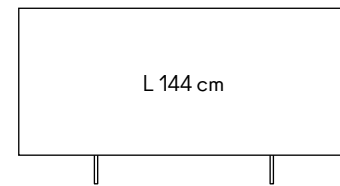

33,8 76,4 33,8
13,3" 30" 13,3"