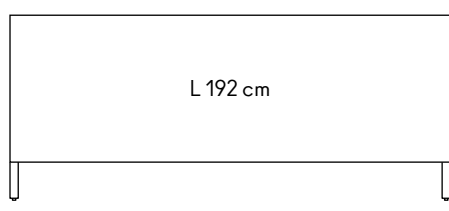

L 96 cm

96
37.8"

L 128 cm

128
50.4"

L 144 cm

144
56.7"

L 192 cm

192
75.6"

L 240 cm

240
94.5"

Prezzo Consigliato al Pubblico = Prezzo Minimo Pubblicizzabile
2026/2027 Incoterms: Ex-Works Italy IVA esclusa

MSRP-Manufacturer's Suggested Retail Price = MAP-Minimum Advertised Price
VAT excluded Hors taxes Ohne MwSt IVA a parte