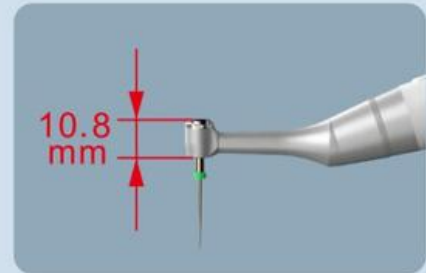

**5** N·cm  
Max Torque

**Technical:**

Adaptor working voltage	AC100-240V 50/60HZ;
Adjustable torque, range	0.6-5.0 N.cm
Rotation speed range:	100-2500rpm
Volume(mm)	78X74X225

**Multifunctional**

Apex locator and Endo motor in one. Forward angle after reaching the set torque.

**Adjustable angle**

Reciprocating rotation angle adjustable every 10°.

**Mini head**

The head height is only 10.8mm. The head can rotate 360°.

**4 modes**

**Endo Motor**

Thorough Cleaning, Comprehensive Protection.

**Ledge Removal**

Smooth Transition, Seamless Restoration.

**Tooth Polish**

Polishing and cleaning of tooth surface.

**Endo Activate**

Deeply sterilizes the inner wall of the canal.

Optional

**Contra-angle**

Speed ratio 6:1, mini head tilt angle 108°, handle bending angle 18°.