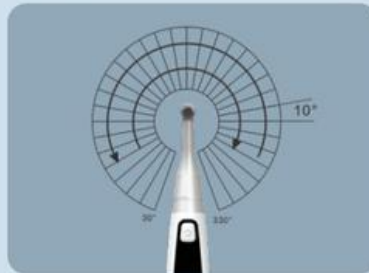

**5** N·cm  
Max Torque

**Technical:**

Adaptor working voltage	AC100-240V 50/60HZ;
Adjustable torque, range	0.6-5.0 N.cm
Rotation speed range:	100-2500rpm
Volume(mm)	78X74X225

**Multifunctional**

Apex locator and Endo motor in one. Forward angle after reaching the set torque.

**Adjustable angle**

Reciprocating rotation angle adjustable every 10°.

**Mini head**

The head height is only 10.8mm. The head can rotate 360°.

**4 modes**

**Endo Motor**

Thorough Cleaning, Comprehensive Protection.

Speed ratio 6:1, mini head tilt angle 108°, handle bending angle 18°.