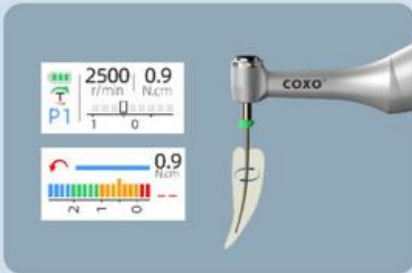

# EndoNova-X

Advanced Brushless Endomotor with Built-in Apex Locator

Endo Motor

Ledge Removal

Endo Activate

Tooth Polish

**Brushless  
motor**

**2500** rpm  
Max speed

**5** N·cm  
Max Torque

**Technical:**

Adaptor working voltage	AC100-240V 50/60HZ;
Adjustable torque, range	0.6-5.0 N.cm
Rotation speed range:	100-2500rpm
Volume(mm)	78X74X225

**Multifunctional**

Apex locator and Endo motor in one. Forward angle after reaching the set torque.

**Adjustable angle**

Reciprocating rotation angle adjustable every 10°.

**Mini head**

The head height is only 10.8mm. The head can rotate 360°.

**4 modes**

**Endo Motor**

Thorough Cleaning, Comprehensive Protection.

**Ledge Removal**

Smooth Transition, Seamless Restoration.

**Tooth Polish**

Polishing and cleaning of tooth surface.

**Endo Activate**

Deeply sterilizes the inner wall of the canal.

Optional

**Contra-angle**