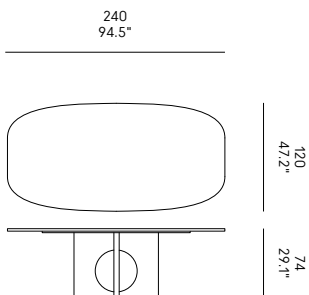

VIEW FINISHES

CAD MODELS

ASSEMBLY AND WARRANTY

Back Office Commerciale / Sales Back Office			
Italia	0434 1979 102	ordini@horm.it	https://wa.me/3904341979102
World	+39 0434 1979 101	orders@horm.it	https://wa.me/3904341979101

IT – Gambe in MDF verniciato come da finiture indicate nella tabella prezzi. Il top è disponibile in marmo.

EN – Lacquered MDF legs, as specified in the price list finishes. The top is available in marble.

FR – Pieds en MDF laqué, selon les finitions indiquées dans le tableau des prix. Le plateau est disponible en marbre.

DE – Beine aus lackiertem MDF gemäß den in der Preistabelle angegebenen Ausführungen. Die Tischplatte ist in Marmor.

ES – Patas de MDF lacado, según los acabados indicados en la tabla de precios. El sobre está disponible en mármol.

Lazy Susan in Fenix nero.

Lazy Susan in black Fenix.

Lazy Susan en Fenix noir.

Lazy Susan in schwarzem Fenix.

Lazy Susan en Fenix negro

B

Ø cm 90 x 3H Ø 35.4" x 1.2"H LAZY SUSAN	BAVA160FN