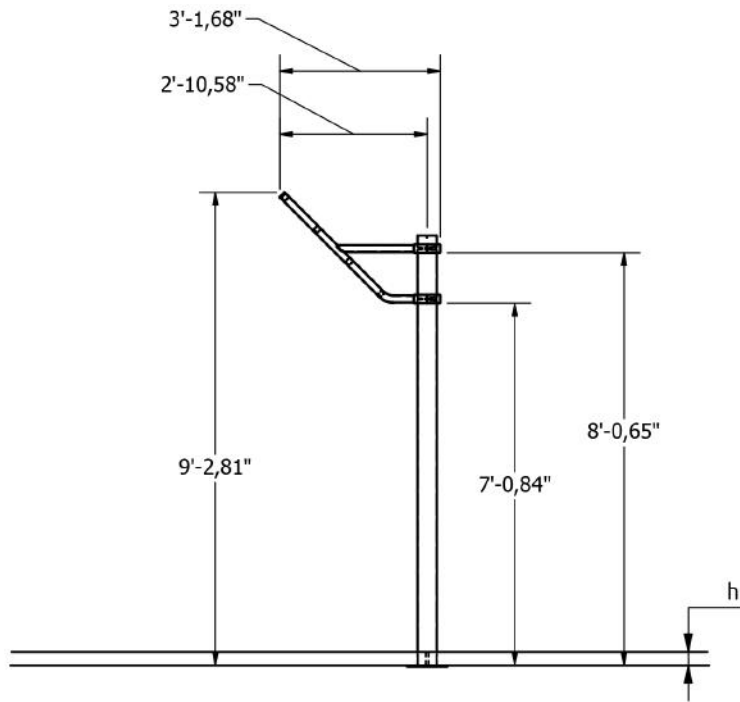

Muscle Groups Focus

Monkey Rack

The monkey ladder is an essential element in a Fitness Park as it makes dynamic hanging possible which is a basic workout exercise and has multiple variations of different levels of difficulty. These exercises can be completed on a simple bar as well, however, the monkey ladder provides larger room for the combination of different elements making training more enjoyable and varied.

Attributes

Product code	1-1-049
Certificate	EN 16630, ASTM F3101
Age group	14 + years
Capacity	1 person
Max. weight load	218.26 lbs
Type	Calisthenics
Difficulty level	Hard

Side View

Plan View

Installation information

Number of installers (concrete)	At least 2 people
Total installation time (concrete)	45-90 min.
Number of installers (equipment)	At least 2 people
Total installation time (equipment)	20-30 min.
Excavation volume	14,13 ft ³
Concrete volume	14,13 ft ³
Size of the base structure	2pc 19.69 x 19.69 x 31.5 „
Anchoring options	In-ground or surface
In combined structures, the volume of concrete required varies.	

Technical specification

Safety surface area	Around 5.25 ft radius
Net weight	72.75 lbs
Material	S235
Critic fall height	64.96"
Color options	
For more color options, discuss with your sales representative.	