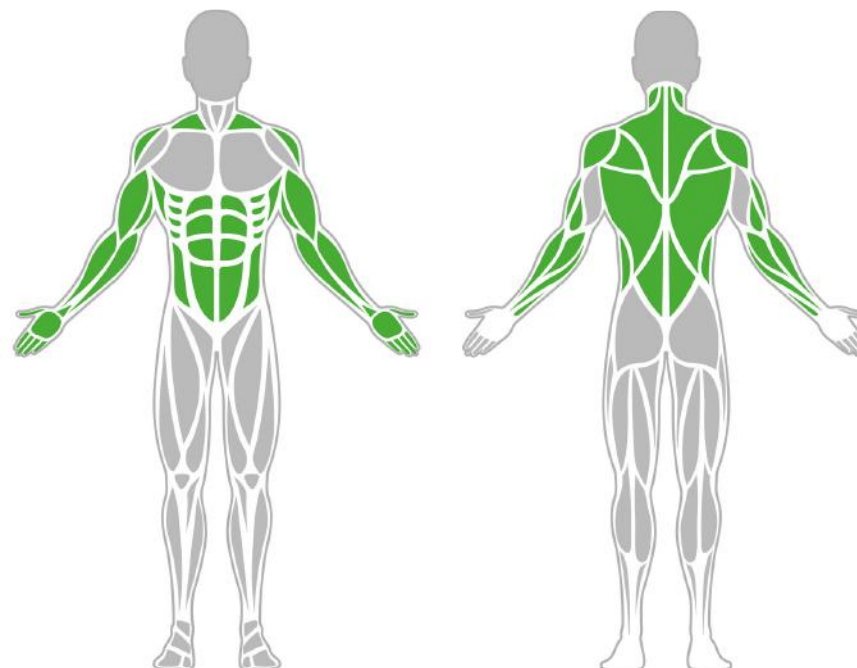

Muscle Groups Focus

Monkey Rack

The monkey ladder is an essential element in a Fitness Park as it makes dynamic hanging possible which is a basic workout exercise and has multiple variations of different levels of difficulty. These exercises can be completed on a simple bar as well, however, the monkey ladder provides larger room for the combination of different elements making training more enjoyable and varied.

Attributes

Product code	1-1-049
Certificate	EN 16630, ASTM F3101
Age group	14 + years
Capacity	1 person
Max. weight load	218.26 lbs
Type	Calisthenics
Difficulty level	Hard

Side View

Plan View

Installation information

Technical specification

Safety surface area	Around 5.25 ft radius
Net weight	72.75 lbs
Material	S235
Critic fall height	64.96"
Color options	
For more color options, discuss with your sales representative.	