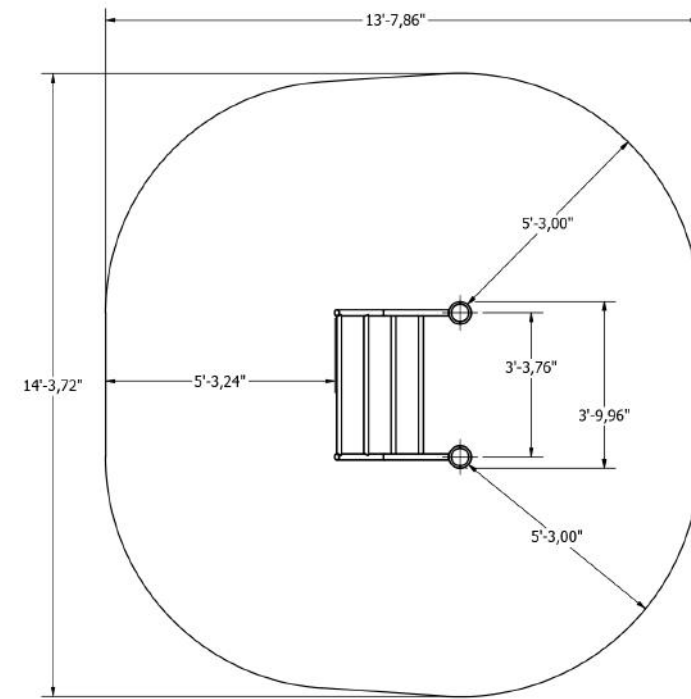

Muscle Groups Focus

Monkey Rack

The monkey ladder is an essential element in a Fitness Park as it makes dynamic hanging possible which is a basic workout exercise and has multiple variations of different levels of difficulty. These exercises can be completed on a simple bar as well, however, the monkey ladder provides larger room for the combination of different elements making training more enjoyable and varied.

Attributes

Product code	1-1-049
Certificate	EN 16630, ASTM F3101
Age group	14 + years
Capacity	1 person
Max. weight load	218.26 lbs
Type	Calisthenics
Difficulty level	Hard

Side View

Plan View

Installation information

Number of installers (concrete)	At least 2 people
Total installation time (concrete)	45-90 min.
Number of installers (equipment)	At least 2 people
Total installation time (equipment)	20-30 min.
Excavation volume	14,13 ft ³
Concrete volume	14,13 ft ³
Size of the base structure	2pc 19.69 x 19.69 x 31.5 „
Anchoring options	In-ground or surface
In combined structures, the volume of concrete required varies.	

Technical specification

Safety surface area	Around 5.25 ft radius
Net weight	72.75 lbs
Material	S235
Critic fall height	64.96"
Color options	
For more color options, discuss with your sales representative.	