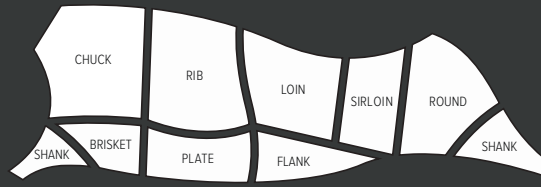

BEEF

IT'S WHAT'S FOR DINNER.®

BEEF CUTS

AND RECOMMENDED COOKING METHODS

CHUCK		RIB		LOIN		SIRLOIN		ROUND		INGREDIENT CUTS		
Arm Chuck Roast 	Cross Rib Chuck Roast 	Ribeye Roast, Bone-In 	Porterhouse Steak 	Top Sirloin Steak 	Top Round Roast* 	Kabobs* 						
Arm Chuck Steak 	Shoulder Roast 	Ribeye Steak, Bone-In 	T-Bone Steak 	Top Sirloin Petite Roast 	Top Round Steak* 	Stew Meat 						
Blade Chuck Roast 	Shoulder Steak* 	Back Ribs 	Strip Steak, Bone-In 	Top Sirloin Filet 	Bottom Round Roast 	Strips 						
Blade Chuck Steak* 	Ranch Steak 	Ribeye Roast, Boneless 	Strip Steak, Boneless 	Coulotte Roast 	Bottom Round Steak* 	Cubed Steak 						
7-Bone Chuck Roast 	Flat Iron Steak 	Ribeye Steak, Boneless 	Strip Petite Roast 	Coulotte Steak 	Bottom Round Rump Roast 	Ground Beef and Ground Beef Patties 						
Chuck Center Roast 	Top Blade Steak 	Ribeye Cap Steak 	Strip Filet 	Tri-Tip Roast 	Eye of Round Roast 	Shank Cross-Cut 						
Denver Steak 	Shoulder Petite Tender 	Ribeye Petite Roast 	Tenderloin Roast 	Tri-Tip Steak 	Eye of Round Steak* 							
Chuck Eye Roast 	Shoulder Petite Tender Medallions 	Ribeye Filet 	Tenderloin Steak (Filet Mignon) 	Petite Sirloin Steak 	Brisket Flat 	Skirt Steak* 						
Chuck Eye Steak 	Short Ribs, Bone-In 	KEY TO RECOMMENDED COOKING METHODS 		Sirloin Bavette Steak 	Brisket Point 	Flank Steak* 						
Country-Style Ribs 	Short Ribs, Bone-In* 											

Find recipes for these cuts at **CHUCK KNOWSBEEF.COM**

Funded by Beef Farmers and Ranchers