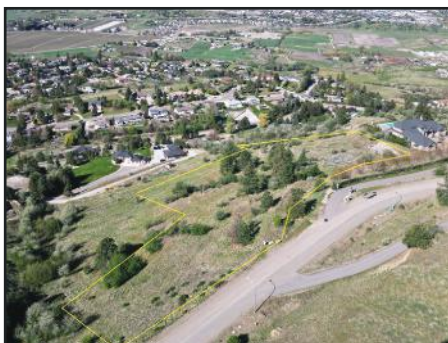

Online Timed Real Estate Auction

Bidding Opens: **10AM - Jul 7 (PDT)**

Bidding Starts Closing: **10AM - Jul 9 (PDT)**

5± ACRE VACANT RESIDENTIAL PARCEL WITH LAKEVIEW'S