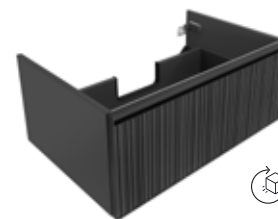

BDF-MEZ-V085-MB	850 x 500 x 360 mm	£1458.00
BDF-MEZ-V120-MB	1200 x 500 x 360 mm	£1814.00

FURNITURE &
SANITARYWARE

Wall Mounted Wash Basin
No Tap Hole
without Overflow
with Waste
with Fixing Kit
Stainless Steel Grade 304
500 x 378 x 380 mm