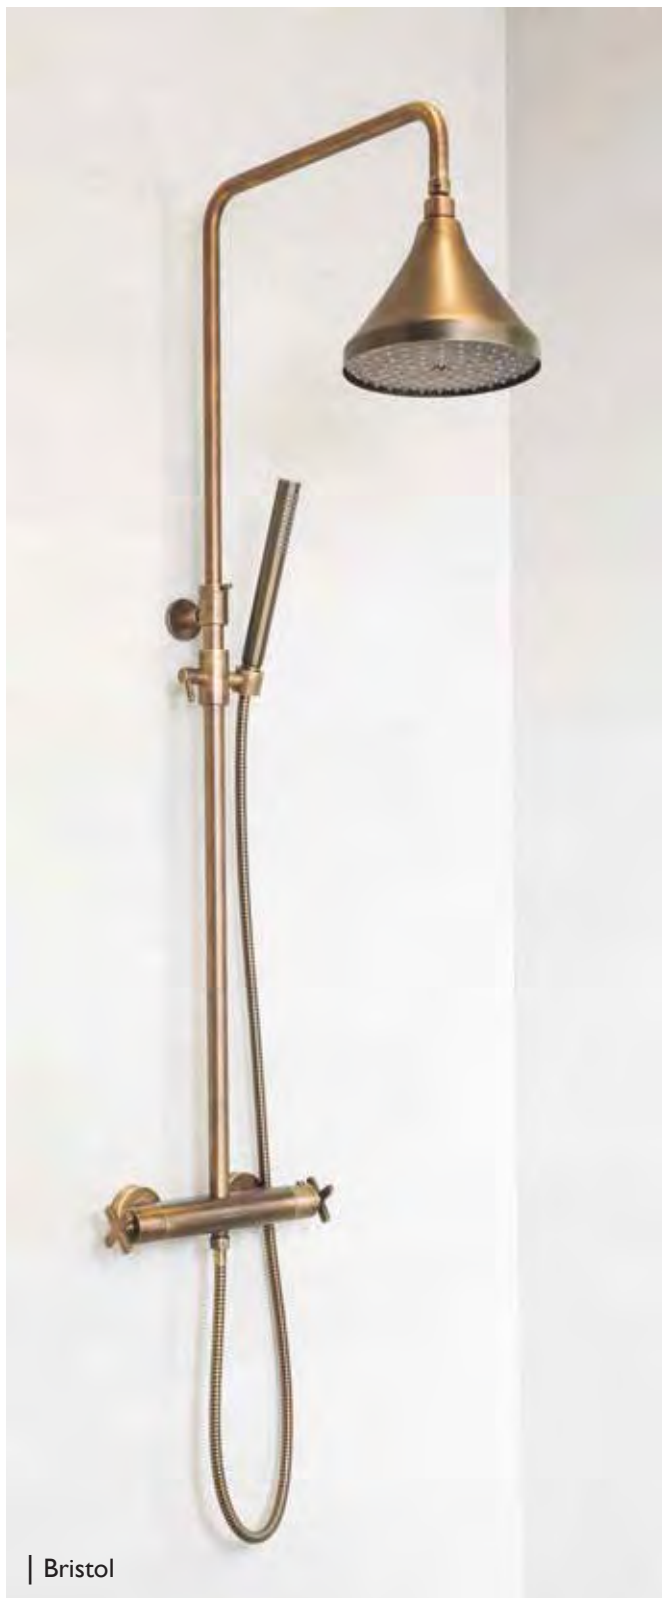

SHOWER COLUMNS

| Bristol

Bristol

Shower Column
with Single Function Hand Shower
with PVC Hose 1500 mm
without Shower Head
with Exposed **Thermostatic**
Shower Mixer
Min. Operating Pressure 1.5 bar MP

(For Shower Heads see pages
129-131)