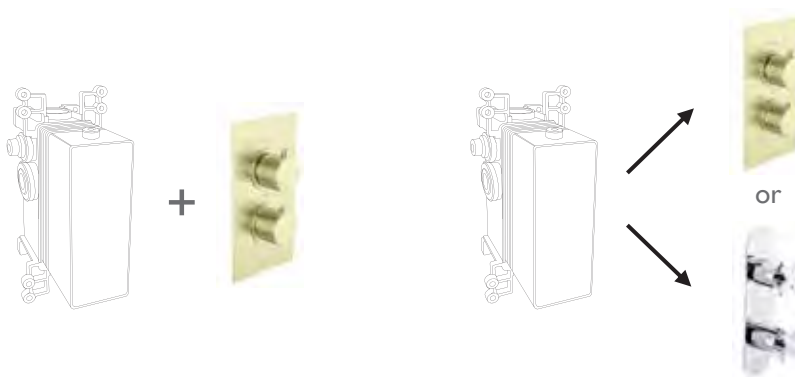

Concealed and Trim Parts are stocked separately, meaning concealed parts can be sent to the customer or project prior to the trim parts.

The Universal concealed parts are compatible with all finishes and in some cases, multiple ranges.

Benefit: Avoids plates getting lost or damaged whilst waiting for installation.