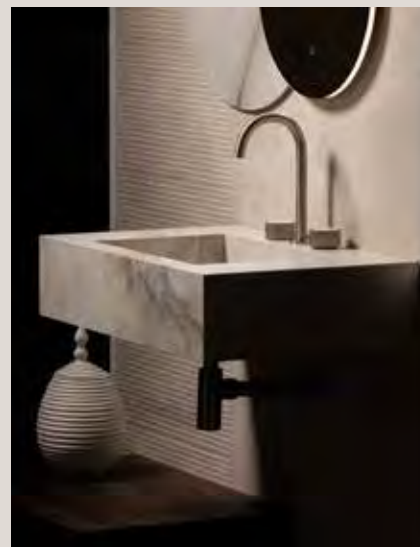

GET THE LATEST LOOK

PERSONALISATION IN THE BATHROOM

One-of-a-kind pieces continue to hold sway as personalisation emerges as a trend for 2025.

Choose the size, shape and even surface of your desired bathroom solution. Our configurable Alpine basin and countertop collection is produced in-house by skilled artisans at our Slab Fabrication facility using 6mm porcelain slabs. With 19 slab finishes and over 50 product options, designs can match or contrast with wall and floor tiles. For a truly personalised touch, we also offer a bespoke design service to meet any design requirement. With the ability to cut custom designed surfaces for the floor or wall, you can ensure your bathroom is one-of-a-kind.

For the finer details, the Chiasso mixer range compliments the Alpine collection with a choice of 48 design combinations. Select your porcelain accent handle and brassware finish for a refreshingly unique look.