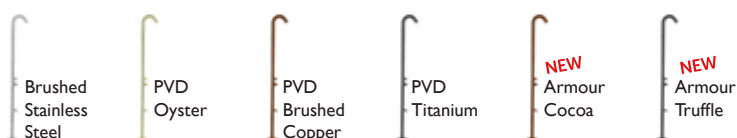

Recessed Shower Head
with 2 Functions
Rainfall & Laminar
Stainless Steel Grade 316
Dia. 300 mm
Min. Operating Pressure 1.0 bar MP

BDD-BCH-513-BS	Brushed Stainless Steel	£994.00
BDD-BCH-513-OYS	PVD Oyster	£1565.00

Recessed Shower Head
with 2 Functions
Rainfall & Laminar
Stainless Steel Grade 316
Dia. 400 mm
Min. Operating Pressure 1.0 bar MP

BDD-BCH-514-BS	Brushed Stainless Steel	£1455.00
BDD-BCH-514-OYS	PVD Oyster	£2085.00

Round Slimline Shower Head
with 1/2" Connection
Stainless Steel Grade 316
Dia. 250 mm
Min. Operating Pressure 0.5 bar LP

BDD-BCH-510-BS	Brushed Stainless Steel	£114.00
BDD-BCH-510-OYS	PVD Oyster	£201.00

Wall Shower Arm
with 1/2" Connection
Stainless Steel Grade 316
350 mm

BDD-BCH-550-BS	Brushed Stainless Steel	£87.00
BDD-BCH-550-OYS	PVD Oyster	£174.00

Wall Mounted Shower Column
with Diverter
with Single Function Hand Shower
& Hose
with Fixing Kit
Stainless Steel Grade 316
1790 mm Height
Min. Operating Pressure 1.5 bar MP

Floor Mounted Shower Column
with Diverter
with Foot Spout
Stainless Steel Grade 316
180 x 250 x 2289 mm
Min. Operating Pressure 1.5 bar MP

BDD-BCH-505-BS	Brushed Stainless Steel	£990.00
BDD-BCH-505-OYS	PVD Oyster	£1465.00
BDD-BCH-505-PBC	PVD Brushed Copper	£1166.00
BDD-BCH-505-TI	PVD Titanium	£1166.00
BDD-BCH-505-CO-C	Armour Cocoa	£1242.00
BDD-BCH-505-TF-C	Armour Truffle	£1242.00

BDD-BCH-501-BS	Brushed Stainless Steel	£1785.00
BDD-BCH-501-OYS	PVD Oyster	£2095.00
BDD-BCH-501-PBC	PVD Brushed Copper	£1310.00
BDD-BCH-501-TI	PVD Titanium	£1310.00
BDD-BCH-501-CO-C	Armour Cocoa	£1547.00
BDD-BCH-501-TF-C	Armour Truffle	£1547.00

For Showering Accessories see pages 124-149.

FINISHES: