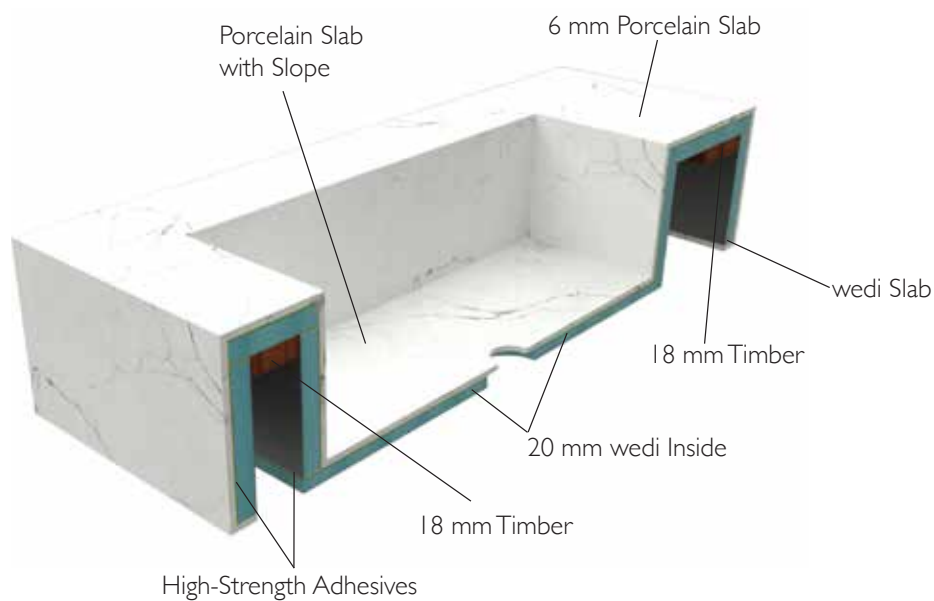

SECTIONAL DETAILS

Wedi Core
Porcelain Slab Surface
without Overflow

| Bristol

BASINS

Bristol
Countertop Wash Basin
No Tap Hole
without Overflow
Dia. 420 x 120 mm

BDS-BIS-704-TWH	Terrazzo White	£329.00
BDS-BIS-704-TBK	Black Terrazzo	£329.00
BDS-BIS-704-TER	Terracotta	£329.00
BDS-BIS-704-CO	Concrete	£271.00