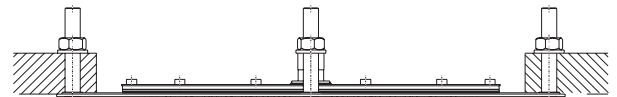

Zephyr

Recessed Shower Head
with Rounded Edges
with Rainfall Function
with 1/2" Connection
400 x 400 x 70 mm
Min. Operating Pressure 1.0 bar MP

(Can be disassembled for cleaning)

BDD-URB-510-CP	Chrome	£975.00
BDD-URB-510-NB	Brushed Nickel	£1140.00
BDD-URB-510-MB	Matt Black	£1195.00
BDD-URB-510-MW	Matt White	£1195.00
BDD-URB-510-AN	Anthracite	£1345.00
BDD-URB-510-OYS	PVD Oyster	£1345.00