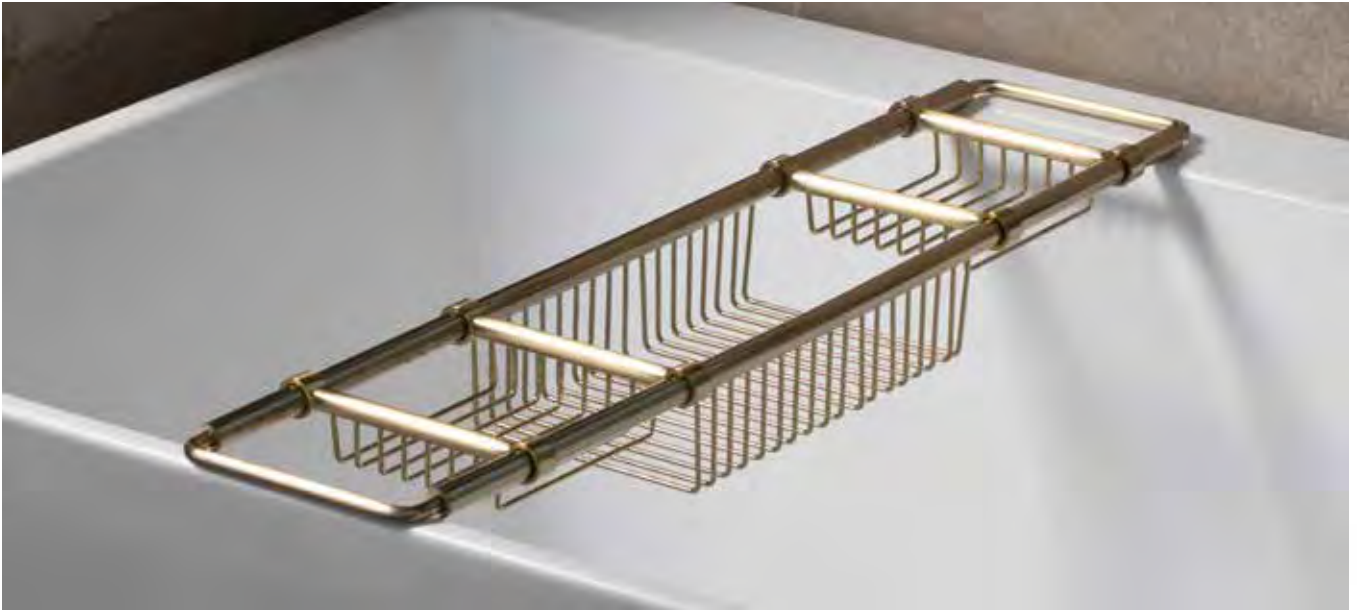

Wall Mounted Soap Basket
126 x 144 x 50 mm