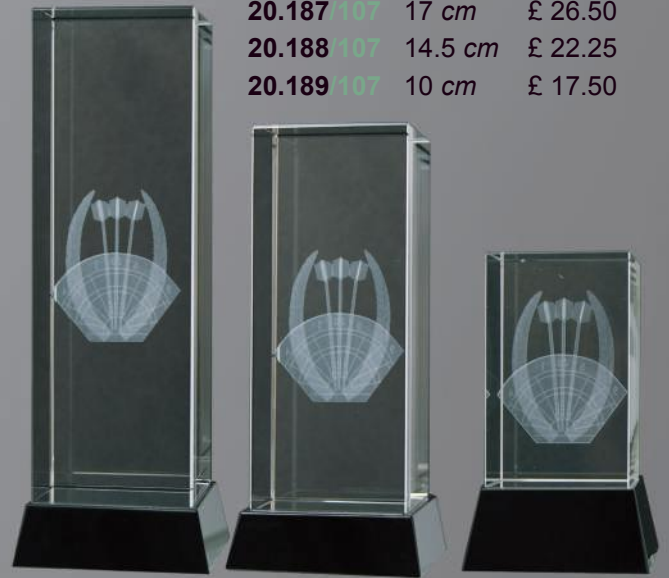

ALL 23 cm £ 13.50

GOLD 05.864.230.K TG/104

SILVER 05.864.230.K TS/104

GOLD 05.864.230.K RG/104

SILVER 05.864.230.K RS/104

MULTISPORT AWARDS

21.51.210.M + SPORT/106 21 cm £ 9.50
21.51.180.M + SPORT/106 18 cm £ 8.99
21.51.160.M + SPORT/106 16 cm £ 8.50

Basketball

3D GLASS AWARDS

20.15/107 17 cm £ 26.50
 20.16/107 14.5 cm £ 22.25
 20.17/107 10 cm £ 17.50

20.187/107 17 cm £ 26.50
 20.188/107 14.5 cm £ 22.25
 20.189/107 10 cm £ 17.50

20.165/107 17 cm £ 26.50
 20.166/107 14.5 cm £ 22.25
 20.167/107 10 cm £ 17.50

21.21.170.X/107 17 cm £ 26.50
 21.21.145.X/107 14.5 cm £ 22.25
 21.21.110.X/107 10 cm £ 17.50

20.190/107 17 cm £ 26.50
 20.191/107 14.5 cm £ 22.25
 20.192/107 10 cm £ 17.50

20.184/107 17 cm £ 26.50
 20.185/107 14.5 cm £ 22.25
 20.186/107 10 cm £ 17.50