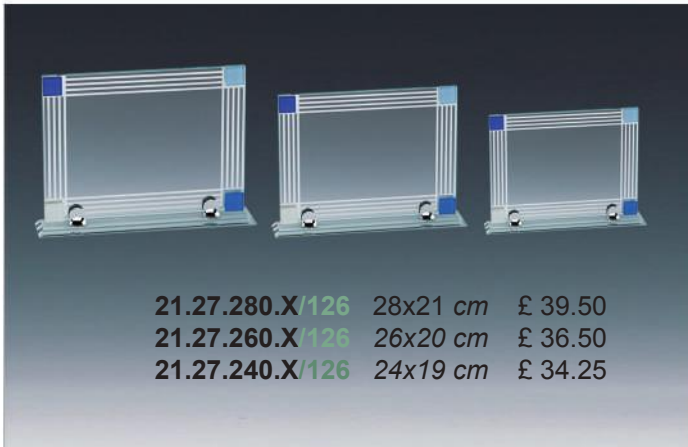

10 mm thick

GLASS AWARDS

- 21.33.175.X/126 17.5 cm £ 13.25
- 21.33.160.X/126 16 cm £ 11.99
- 21.33.135.X/126 13.5 cm £ 10.50

10 mm thick

- 21.27.280.X/126 28x21 cm £ 39.50
- 21.27.260.X/126 26x20 cm £ 36.50
- 21.27.240.X/126 24x19 cm £ 34.25

10 mm thick

- 21.45.210.X/126 21 cm £ 17.75
- 21.45.180.X/126 18 cm £ 15.25

Personalise
in full colour

GLASS AWARDS

20 mm thick

Personalise
in full colour

- 21.18.150.X/127 16.5 cm £ 19.50
- 21.18.125.X/127 14 cm £ 16.50
- 21.18.100.X/127 12 cm £ 14.75