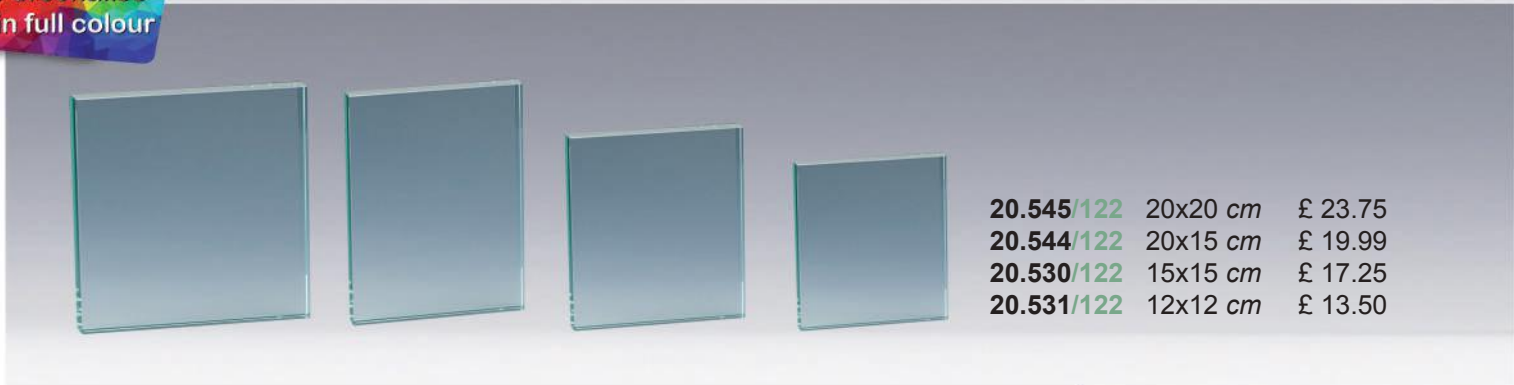

All trophies on this page can be personalised by blasting or printed in full colour

20 mm thick

Personalise in full colour

20.545/122	20x20 cm	£ 23.75
20.544/122	20x15 cm	£ 19.99
20.530/122	15x15 cm	£ 17.25
20.531/122	12x12 cm	£ 13.50