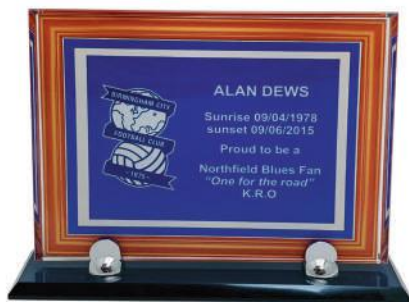

SUBLIMATION GLASS AWARDS

- 21.26.220.X/129 22x17 cm £ 18.25
- 21.26.200.X/129 20x15 cm £ 15.75
- 21.26.180.X/129 18x13 cm £ 13.99

Samples of sublimated awards for reference only

SUBLIMATION TROPHIES

- 21.28.290.X/129 29x23 cm £ 39.50
- 21.28.270.X/129 27x21 cm £ 36.25
- 21.28.250.X/129 25x20 cm £ 32.99