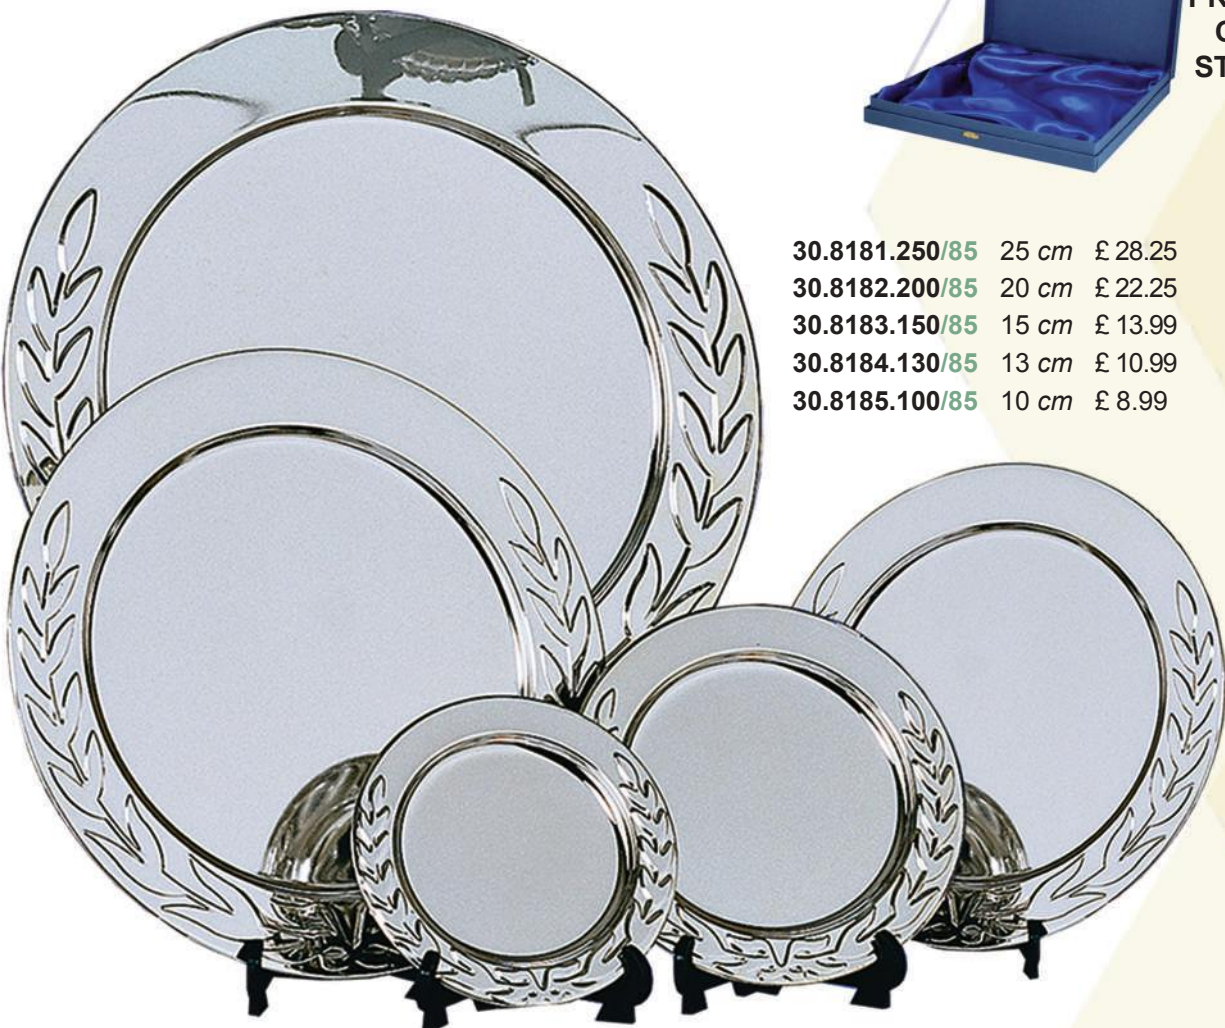

SALVERS

30.0316.200/85	20 cm	£ 27.25
30.0317.150/85	15 cm	£ 17.99
30.0318.130/85	12.5 cm	£ 14.50
30.0319.100/85	10 cm	£ 10.50

USE
PRESENTATION
CASES AND
STANDS FROM
PAGE 84

30.8181.250/85	25 cm	£ 28.25
30.8182.200/85	20 cm	£ 22.25
30.8183.150/85	15 cm	£ 13.99
30.8184.130/85	13 cm	£ 10.99
30.8185.100/85	10 cm	£ 8.99