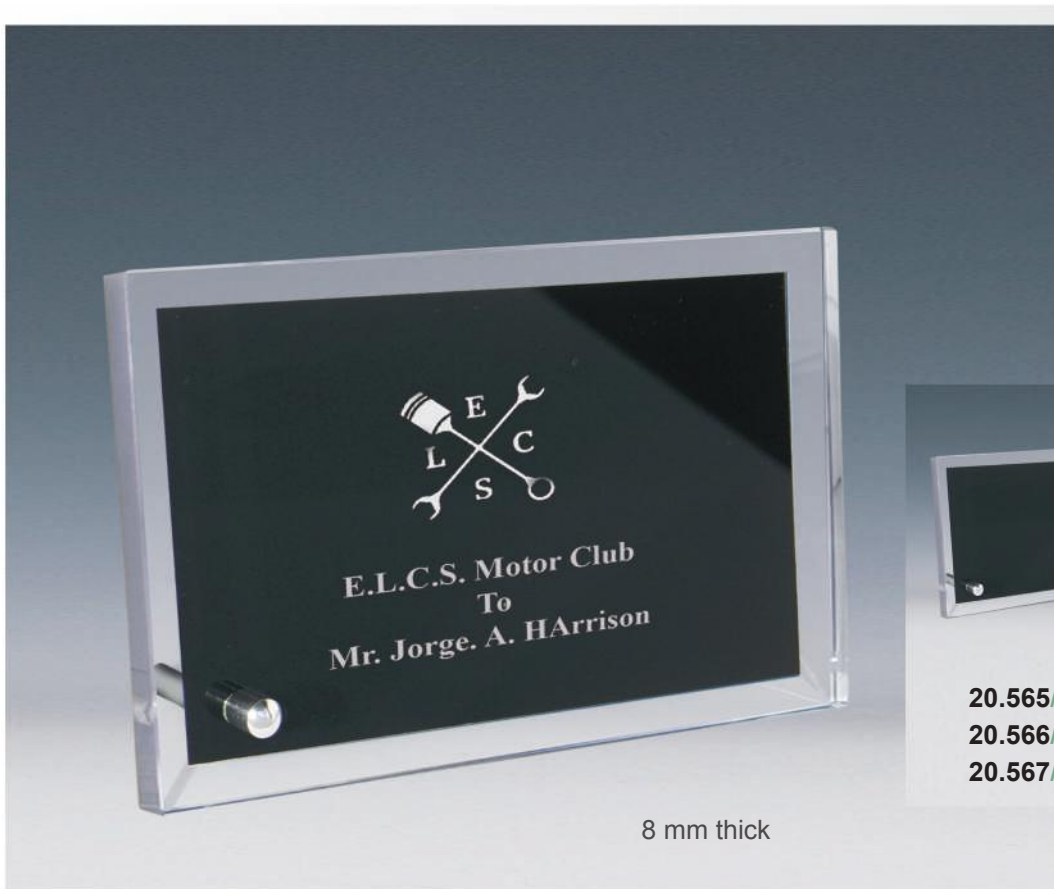

10 mm thick

- 21.45.210.X/126 21 cm £ 17.75
- 21.45.180.X/126 18 cm £ 15.25

Personalise
in full colour

GLASS AWARDS

20 mm thick

Personalise
in full colour

- 21.18.150.X/127 16.5 cm £ 19.50
- 21.18.125.X/127 14 cm £ 16.50
- 21.18.100.X/127 12 cm £ 14.75