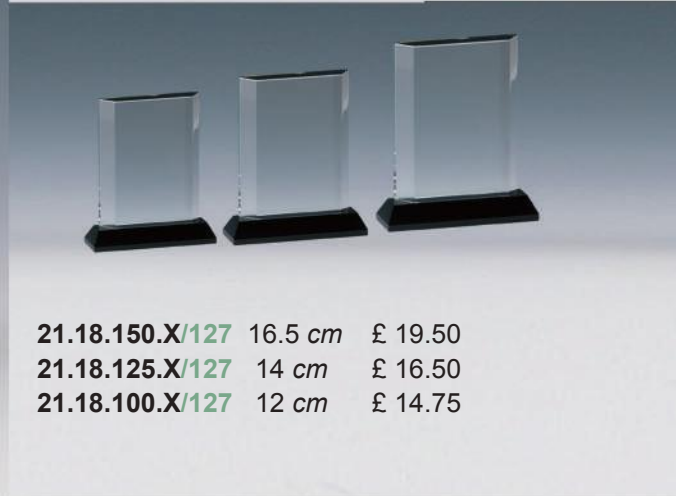

10 mm thick

GLASS AWARDS

- 21.33.175.X/126 17.5 cm £ 13.25
- 21.33.160.X/126 16 cm £ 11.99
- 21.33.135.X/126 13.5 cm £ 10.50

10 mm thick

- 21.27.280.X/126 28x21 cm £ 39.50
- 21.27.260.X/126 26x20 cm £ 36.50
- 21.27.240.X/126 24x19 cm £ 34.25

10 mm thick

- 21.45.210.X/126 21 cm £ 17.75
- 21.45.180.X/126 18 cm £ 15.25

Personalise
in full colour

GLASS AWARDS

20 mm thick

Personalise
in full colour

- 21.18.150.X/127 16.5 cm £ 19.50
- 21.18.125.X/127 14 cm £ 16.50
- 21.18.100.X/127 12 cm £ 14.75