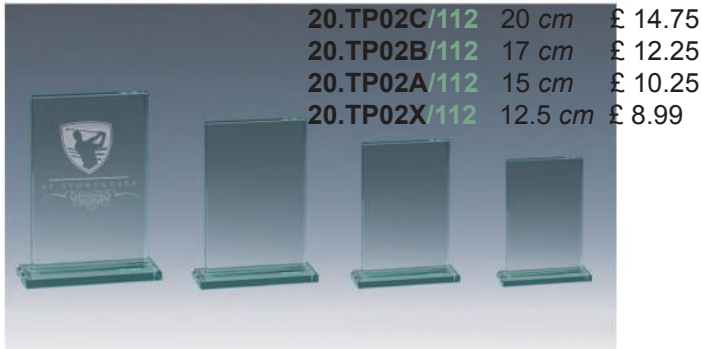

PREMIUM JADE AWARDS

- 21.8.240.X/111 24 cm £ 34.50
- 21.8.220.X/111 22 cm £ 28.99
- 21.8.200.X/111 20 cm £ 22.75

15 mm thick

- 21.60.170.X/111 17 cm £ 42.25
- 21.60.160.X/111 16 cm £ 38.99
- 21.60.135.X/111 13.5 cm £ 35.50

10 mm thick

15 mm thick

- 21.38.360.X/111 36 cm £ 87.25
- 21.38.300.X/111 30 cm £ 50.50
- 21.38.220.X/111 22 cm £ 35.50
- 21.38.180.X/111 18 cm £ 25.00

ENGRAVABLE JADE AWARDS

Can be personalised by blasting or printing in full color.