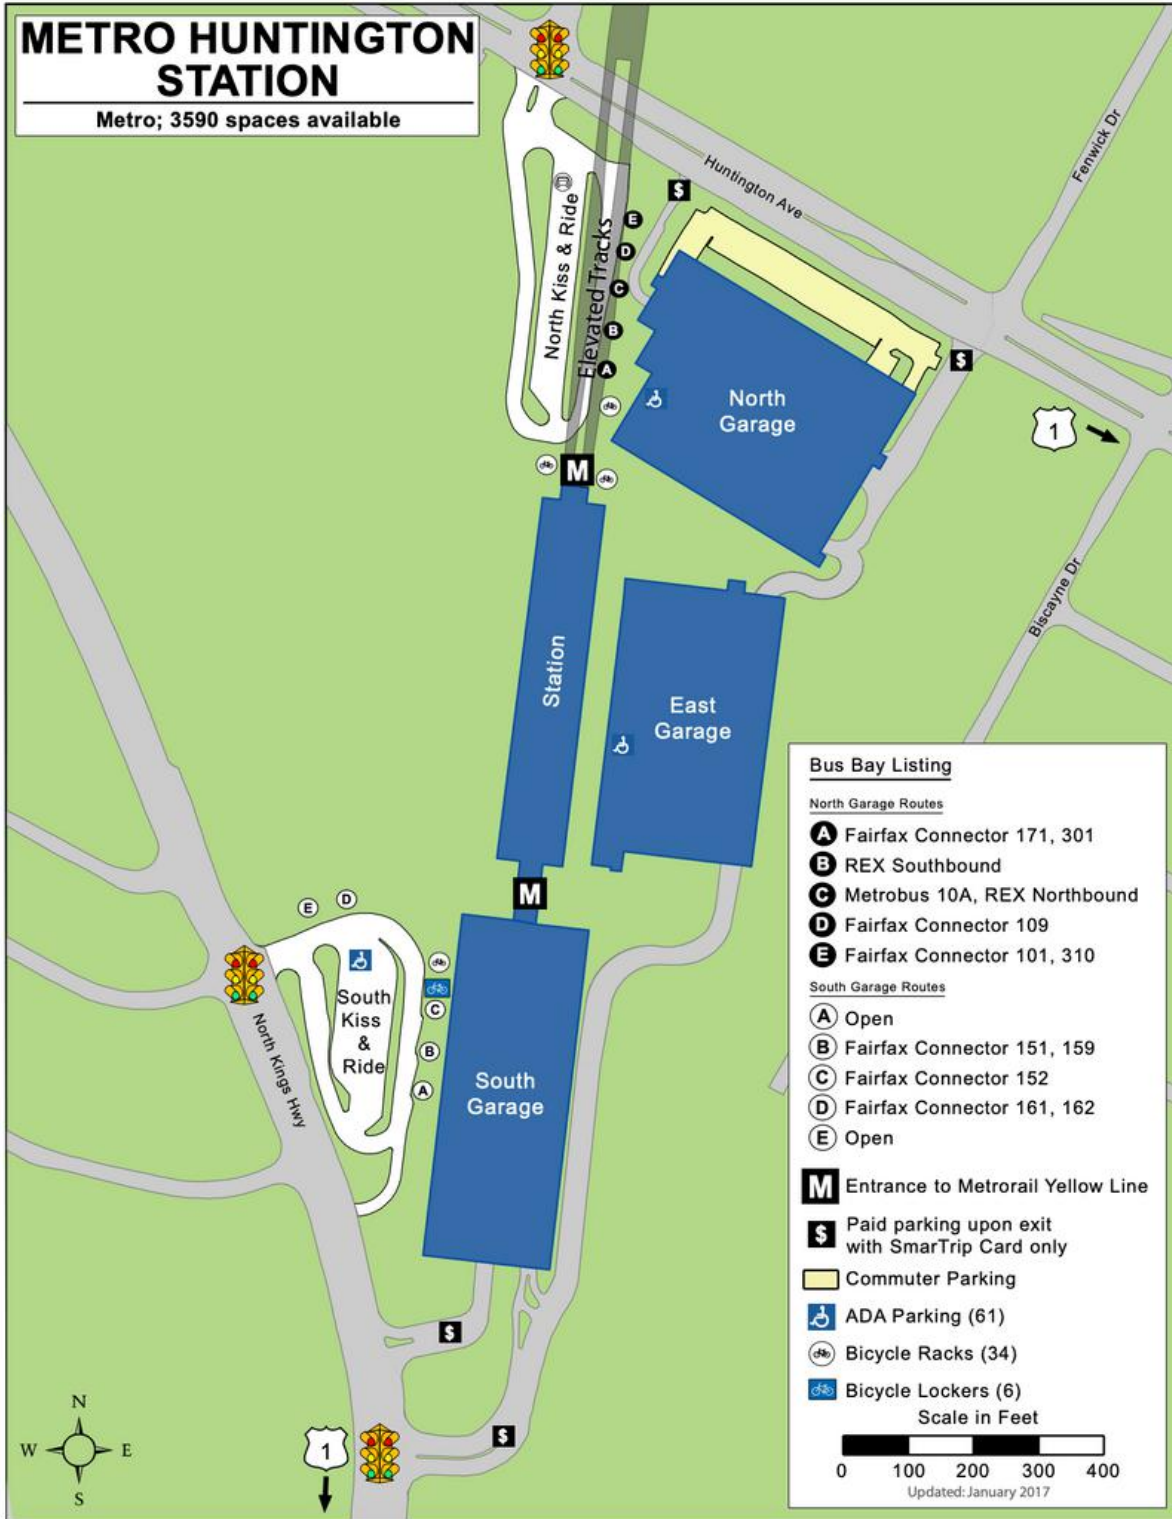

PARK AND RIDE STATION

2701 Huntington Avenue, Alexandria, VA