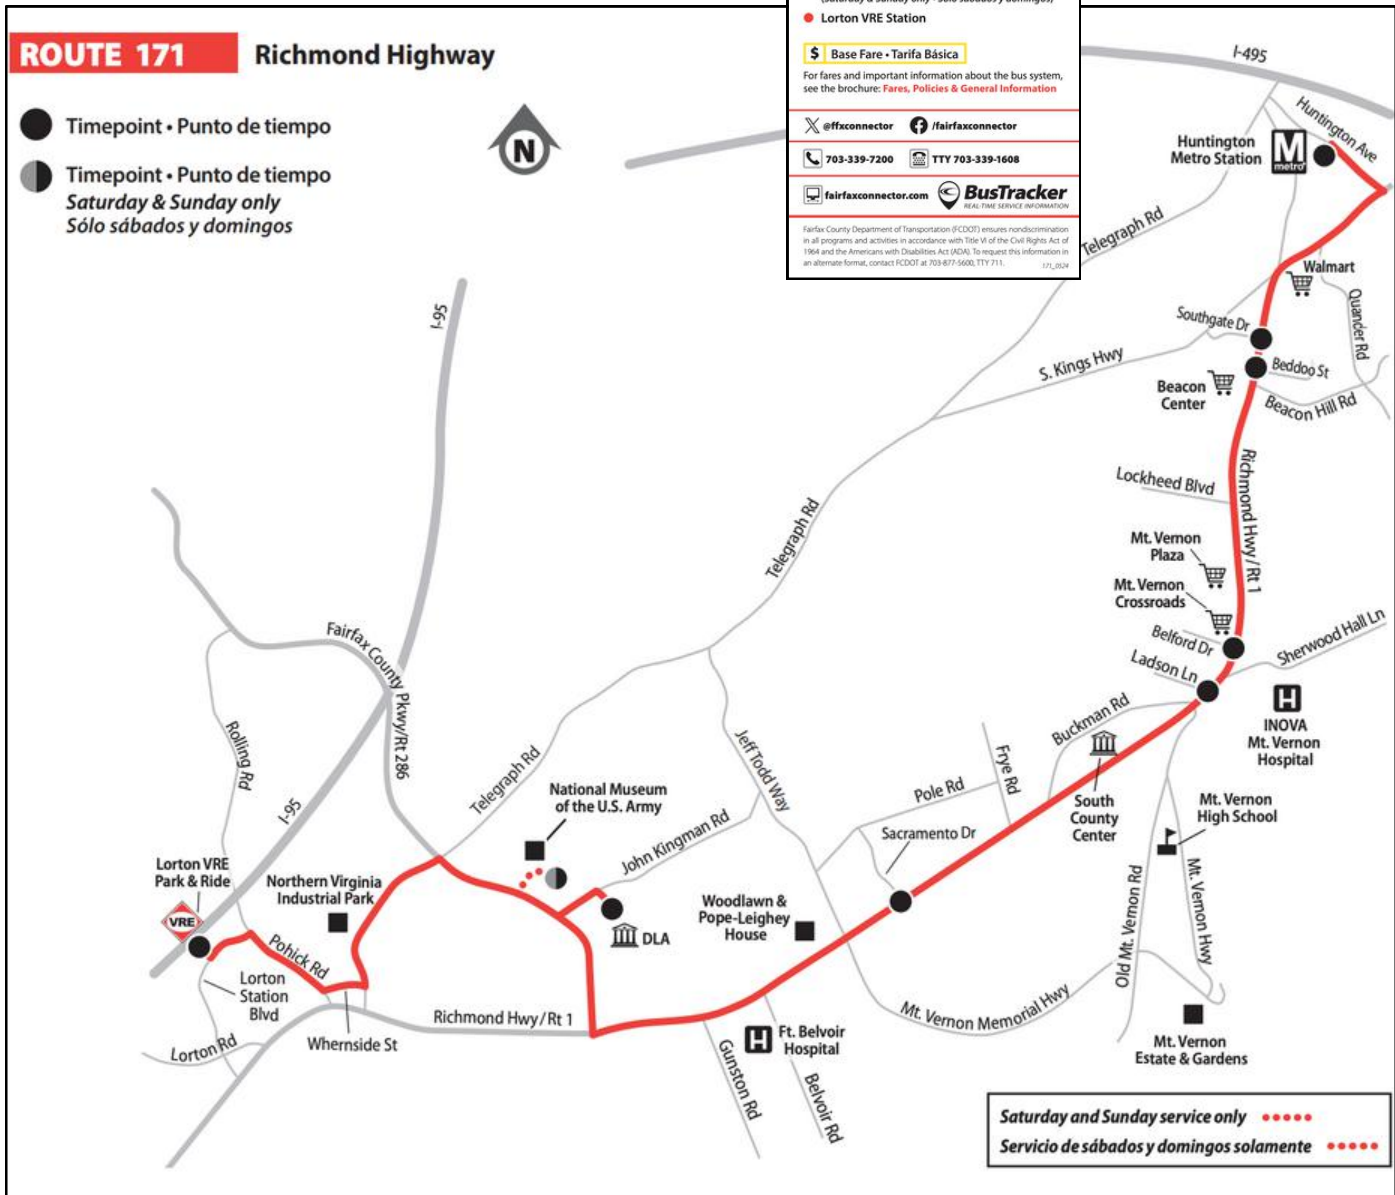

FAIRFAX CONNECTOR

ROUTE 171

171

Effective Summer 2024
A partir del verano de 2024

Richmond Highway

Weekday, Saturday & Sunday Service
Servicio entre semana, sábados y domingos

Serves these locations:
Proporciona servicio a estas ubicaciones:

- Huntington Metro Station
- Richmond Highway
- Groveton
- Hybla Valley
- Woodlawn
- Fort Belvoir
- National Museum of the U. S. Army
  (Saturday & Sunday only - Sólo sábados y domingos)
- Lorton VRE Station

$ Base Fare - Tarifa Básica

For fares and important information about the bus system, see the brochure: [Fares, Policies & General Information](#)

@ffxconnector
 /fairfaxconnector

703-339-7200
 TTY 703-339-1608

fairfaxconnector.com
 BusTracker
REAL TIME SERVICE INFORMATION

Fairfax County Department of Transportation (CDOT) ensures nondiscrimination in all programs and activities in accordance with Title VI of the Civil Rights Act of 1964 and the Americans with Disabilities Act (ADA). To request this information in an alternate format, contact CDOT at 703-877-5600, TTY 711.

Learn more about this route and schedules
<https://www.fairfaxcounty.gov/connector/routes>