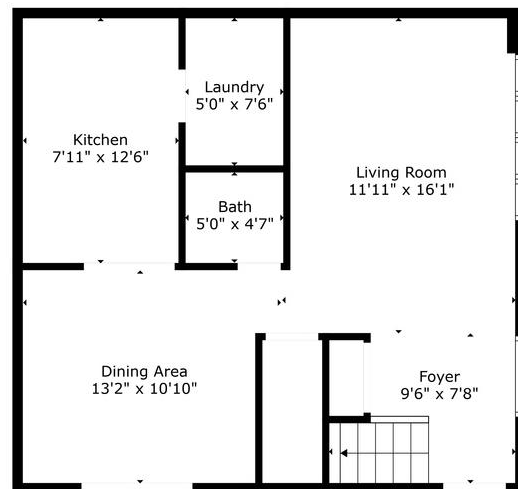

FLOORPLAN - [CLICK HERE](#)