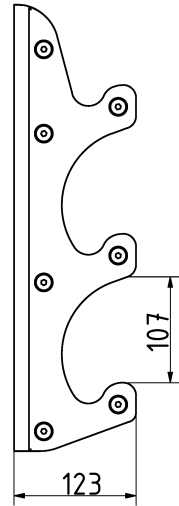

BESTRONG

[bestrongworld](#) [bestrongworld](#) [global.bestrong.com](#) info@bestrong.com