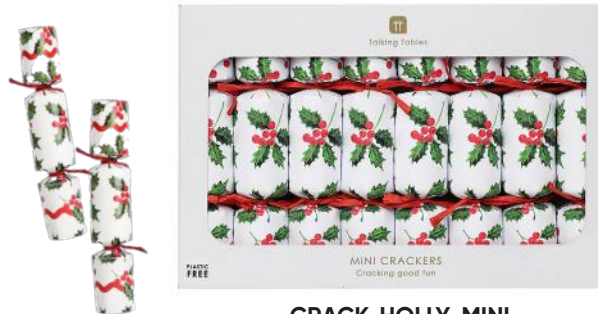

CRACK-HOLLY-MINI

Mini crackers 8pk, 15cm Inner 12