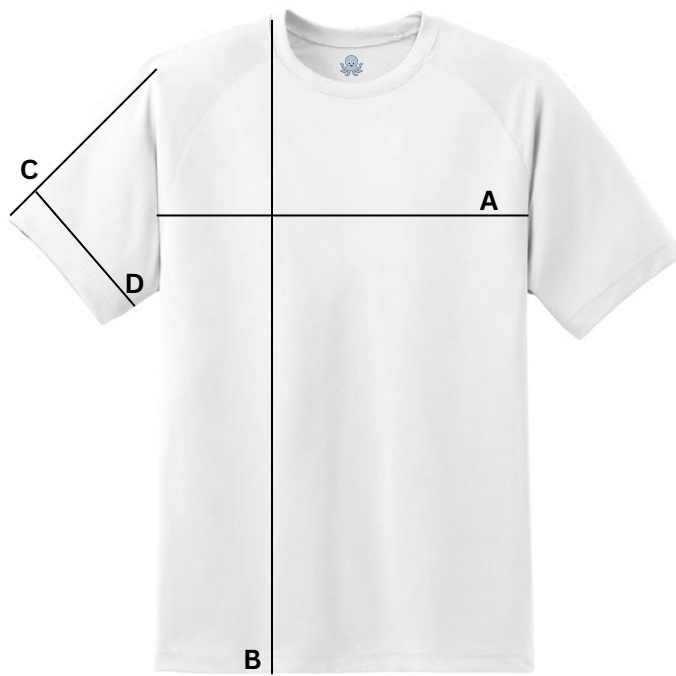

Dreamscape

The Night Suit Collection

Size Chart

Shirts / Tshirts

| Age (In Years) | A - Chest (In.) | B - Front Length (In.) | C - Sleeve Length (In.) | D - Arm Width (In.) |
|-----------------|-----------------|------------------------|-------------------------|---------------------|
| 3 | 14.2 | 16.3 | 4.5 | 5.3 |
| 4 | 14.6 | 17.1 | 4.9 | 5.5 |
| 5 | 15 | 17.9 | 5.3 | 5.7 |
| 6 | 15.4 | 18.7 | 5.7 | 5.9 |
| 7 | 17.5 | 19.7 | 5.9 | 6.5 |
| 8 | 17.9 | 20.9 | 6.1 | 6.9 |
| 9 | 18.3 | 22 | 6.3 | 7.3 |
| 10 | 18.7 | 23.2 | 6.5 | 7.7 |
| 11 - 12 | 19.1 | 24.4 | 6.7 | 8.1 |
| 13 - 14 | 19.5 | 25.6 | 6.9 | 8.5 |

Size Chart

Pants

| Age (In Years) | A - Waist (In.) | B - Hip (In.) | C - Front Length (In.) | D - Front Rise (In.) |
|-----------------|-----------------|---------------|------------------------|----------------------|
| 3 | 8.5 | 14.4 | 21.1 | 8.1 |
| 4 | 8.9 | 14.8 | 22.6 | 8.5 |
| 5 | 9.3 | 15.2 | 24.2 | 8.9 |
| 6 | 9.6 | 15.6 | 25.8 | 9.3 |
| 7 | 10.6 | 15.2 | 26.2 | 10.4 |
| 8 | 11.2 | 15.9 | 29.5 | 10.8 |
| 9 | 11.8 | 16.7 | 32.9 | 11.2 |
| 10 | 12.4 | 17.5 | 36.2 | 11.6 |
| 11 - 12 | 13 | 18.3 | 39.6 | 12 |
| 13 - 14 | 13.6 | 19.1 | 42.9 | 12.4 |

Size Chart

Shorts

| Age (In Years) | A - Waist (In.) | B - Hip (In.) | C - Front Length (In.) | D - Front Rise (In.) |
|-----------------|-----------------|---------------|------------------------|----------------------|
| 3 | 8.9 | 13.6 | 10.4 | 8.5 |
| 4 | 9.3 | 14.2 | 10.8 | 8.9 |
| 5 | 9.6 | 14.8 | 11.2 | 9.3 |
| 6 | 10 | 15.4 | 11.6 | 9.6 |
| 7 | 9.4 | 15.4 | 12 | 9.6 |
| 8 | 9.8 | 16.1 | 13.4 | 10 |
| 9 | 10.2 | 16.9 | 14.8 | 10.4 |
| 10 | 10.6 | 17.7 | 16.1 | 10.8 |
| 11 - 12 | 11 | 18.5 | 17.5 | 11.2 |
| 13 - 14 | 11.4 | 19.3 | 18.9 | 11.6 |