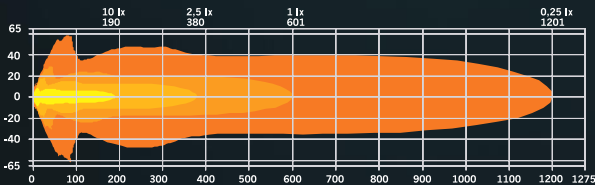

E-MODE

XPERIENCE MODE

BIG ENERGY 2.0 7"

This is the Big Energy 2.0, with improved output and range. It has a 600-meter range with 9100 actual lumens in Xperience mode. It also has an E-approved mode, which is approved R148/149 with reference number 20. To resist water and dirt, it is IP-rated IP69K. Additionally, it is covered by Strands' unique 3-year warranty. Big Energy 2.0 is easy to connect with a DT4 connector, and it has white and amber position lights. This 7" driving light is a good fit for both cars, LCVs, and heavier vehicles.