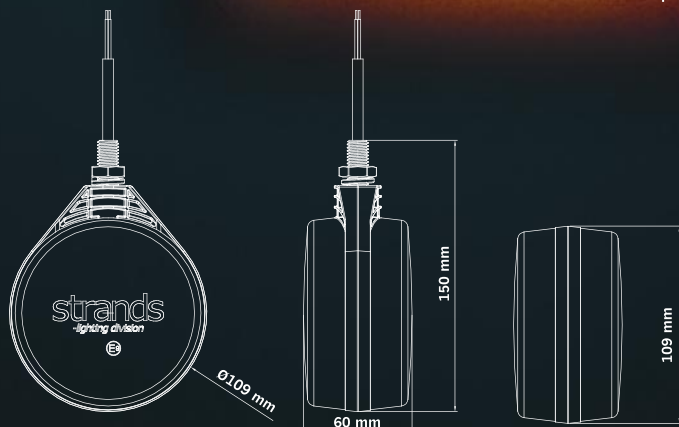

AMBER SPANISH LIGHT A&A

Part No. 2607903007

€ 69,00 excl. VAT / € 83,49 incl. VAT

CONSUMPTION 4W

IP-CLASS IP67

Use the QR code to check out the products.

strands[®]
 -lighting division

BIG ENERGY 2.0