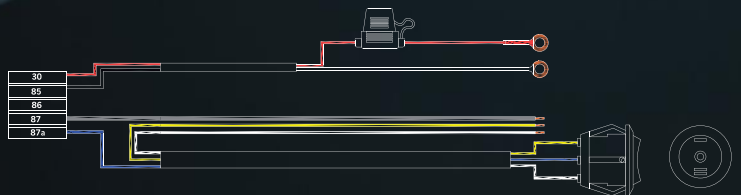

STRANDS PRO

CABLE HARNESS

- ✓ RELIABLE POWER DELIVERY
- ✓ BUILT FOR PERFORMANCE
- ✓ MADE FOR STRANDS LIGHTS
- ✓ 3-YEAR WARRANTY

DT-4 PIN TO 2X DT-4 PLUG SPLIT
Part No. 2607907001
€ 16,00 excl. VAT / € 19,36 incl. VAT

Use the QR code to check out the product.

DT-SPLITTER

This cable has a DT-4 pin that splits into 2 DT-4 plugs. Input max is 150W, and split max consumption is 75W per plug.

XBB POWERUNIT

The Strands Pro wiring harness enables quick connection of your lighting to XBB with plug-and-play functionality. The signal is integrated into Output 1, while the position light is connected through Output 2, providing a fast and precise installation. Designed for LED bars with a built-in relay or loads up to 15 A / 180 W, the harness includes a pre-installed switch for the position lights, mounted in the engine compartment for easy change/on/off control. The cable measures 700 mm and is delivered with three DuraSeal heat-shrink sleeves.

Use the QR code to check out the product.

XBB POWERUNIT
Part No. 2607907003
€ 17,00 excl. VAT / € 20,57 incl. VAT