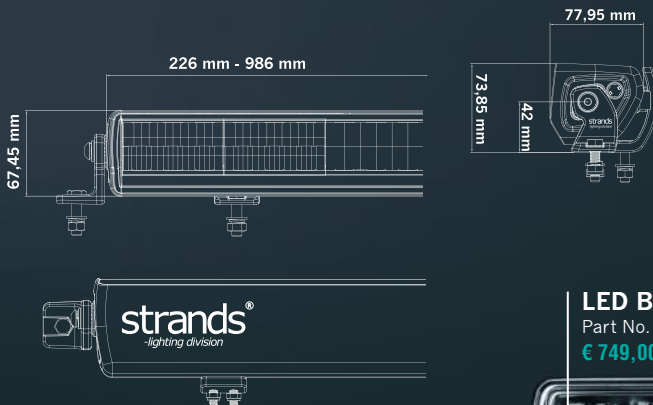

LED BAR

ONE LED BAR, 2X20 REFERENCE NUMBER

By combining clever design and innovative technology, we have integrated a dual light source into a single LED bar. This means that in the E-approved E-mode (R148/149), the 20"-40" Skylords have a reference number of 2x20. The 10" version has reference number 20. In many European countries, a dual light source is a requirement for road-legal lighting. This solution allows the Skylord LED bar to deliver more actual lumens while remaining approved in E-mode.

LED BAR 10"
Part No. 2607902000
€ 349,00 excl. VAT
€ 422,29 incl. VAT

LED BAR 20"
Part No. 2607902001
€ 499,00 excl. VAT / € 603,79 incl. VAT

LED BAR 30"
Part No. 2607902002
€ 749,00 excl. VAT / € 906,29 incl. VAT

LED BAR 40"
Part No. 2607902003
€ 899,00 excl. VAT / € 1087,79 incl. VAT

E-MODE 1 lx
281m - 781m

XPERIENCE MODE 1 lx
517m - 1090m

Use the QR code to check out the products.

strands
-lighting division