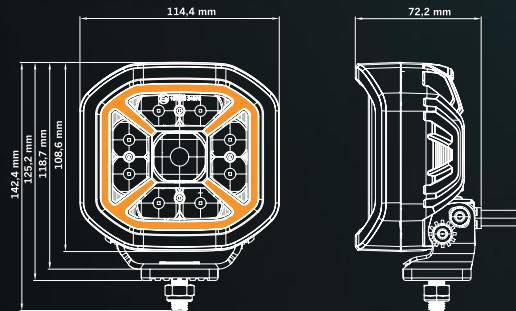

Follow us
on Instagram

SIBERIA X

WORK LIGHT 4"

Part No. 2607270978

€ 146,90 excl. VAT / € 177,75 incl. VAT

- ✓ 70W
- ✓ 1 LUX @ 102 METERS
- ✓ HELLO FUNCTION
- ✓ 5600 ACTUAL LUMEN

HELLO FUNCTION

Its modern design features an X-shaped dual-color position light in white and amber, which also glows through the back of the housing, creating a striking effect from any angle. The Hello function, exclusive to the Siberia XP series, allows signaling with the position lights.