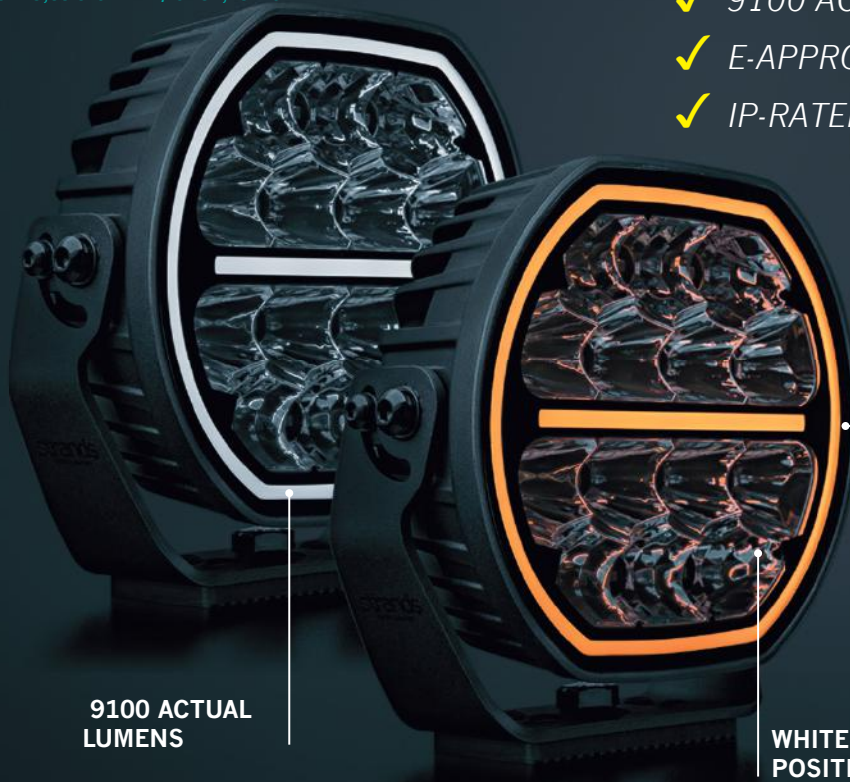

BIG ENERGY 2.0

DRIVING LIGHT

Part No. 2607901031

€ 125,00 excl. VAT / € 151,25 incl. VAT

- ✓ DT-4 CONNECTOR
- ✓ 9100 ACTUAL LUMENS
- ✓ E-APPROVED R148/149
- ✓ IP-RATED IP69K

BIG ENERGY 2.0 7"

9100 ACTUAL LUMENS

WHITE AND AMBER POSITION LIGHT