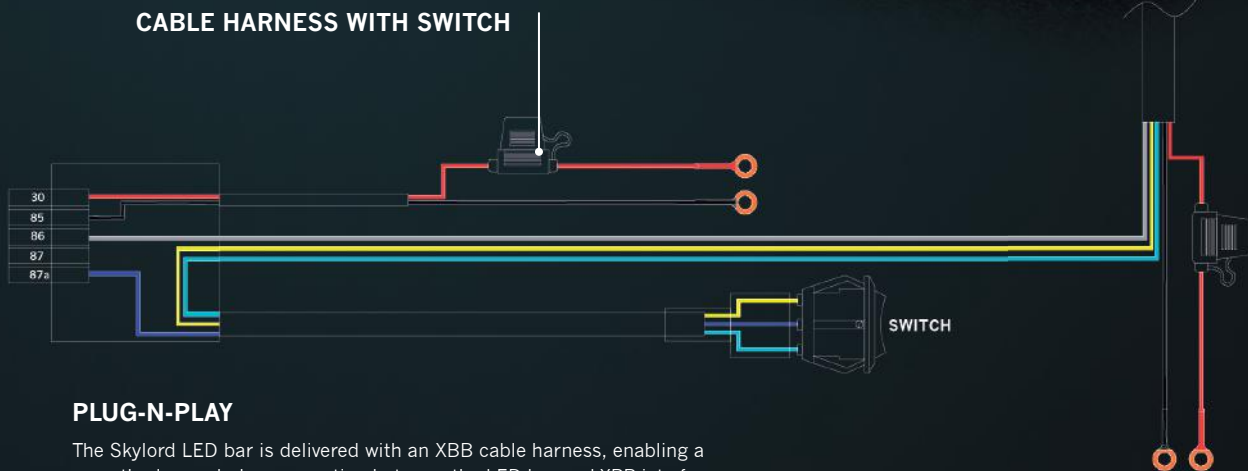

HELLO FUNCTION

All Siberia LED bars over 20" have the eye-catching Hello function for the position lights. Just flash your high beam twice within two seconds, and the position lights activate their dynamic Hello to greet your fellow drivers.

30 000 LUMEN

strands[®]
-lighting division

PASSION DRIVES

SKYLORD LED BAR

EVOLUTION

30 000 LUMEN

CABLE HARNESS WITH SWITCH

PLUG-N-PLAY

The Skylord LED bar is delivered with an XBB cable harness, enabling a smooth plug-and-play connection between the LED bar and XBB interface. The signal cable is already integrated into Output 1, and the position light into Output 2, ensuring fast and accurate setup. It features a pre-mounted switch for the position lights, located in the engine compartment, allowing you to easily switch them on or off with a simple press.

Use the QR code to check out the product.

DT-SPLITTER

This cable has a DT-4 pin that splits into 2 DT-4 plugs. Input max is 150W, and split max consumption is 75W per plug.

XBB POWERUNIT

The Strands Pro wiring harness enables quick connection of your lighting to XBB with plug-and-play functionality. The signal is integrated into Output 1, while the position light is connected through Output 2, providing a fast and precise installation. Designed for LED bars with a built-in relay or loads up to 15 A / 180 W, the harness includes a pre-installed switch for the position lights, mounted in the engine compartment for easy change/on/off control. The cable measures 700 mm and is delivered with three DuraSeal heat-shrink sleeves.