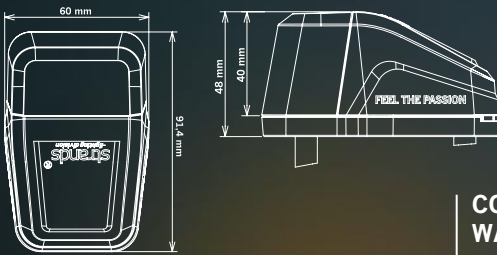

E-MODE

XPERIENCE MODE

strands[®]
 -lighting division

IZE LED ROOF LIGHT

DUO FUNCTION

- ✓ IP69K
- ✓ WARNING LIGHT FUNCTION
- ✓ 19 PATTERNS
- ✓ DARK LENS

**CONSUMPTION
 WARNING LIGHT 4W**

**ANGLE MOUNTING
 BRACKET, LEFT/RIGHT**
 Part No. 2607903022
 € 9,00 excl. VAT / € 10,89 incl. VAT