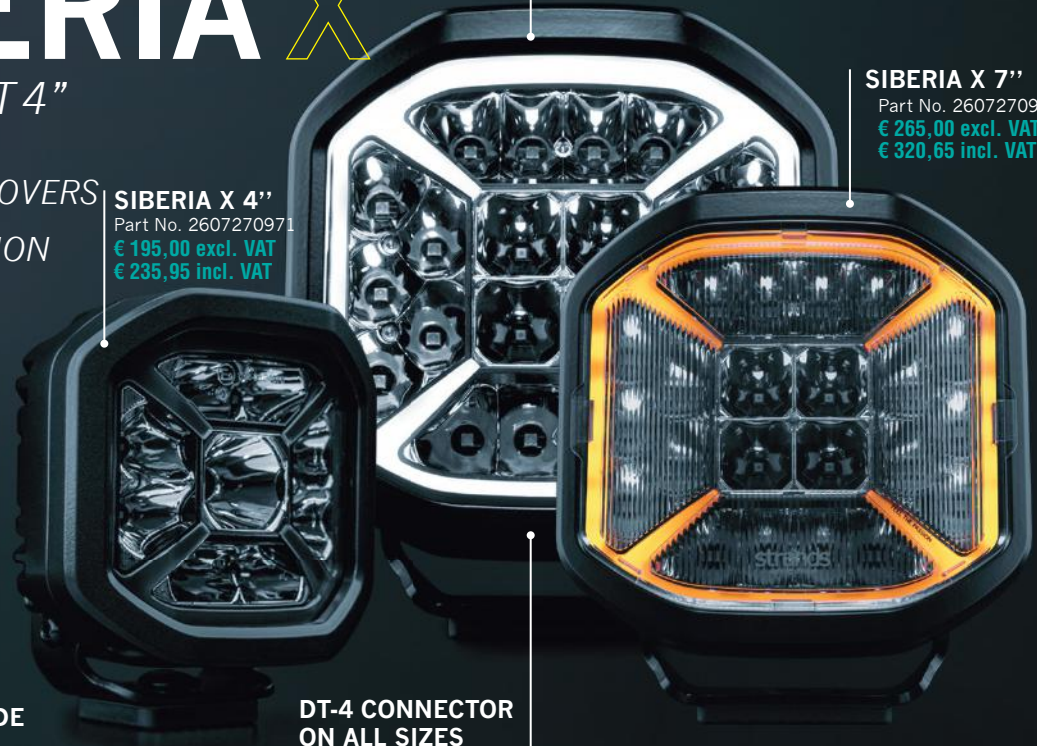

Follow us
on Instagram

SIBERIA X

WORK LIGHT 4"

Part No. 2607270978

€ 146,90 excl. VAT / € 177,75 incl. VAT

- ✓ 70W
- ✓ 1 LUX @ 102 METERS
- ✓ HELLO FUNCTION
- ✓ 5600 ACTUAL LUMEN

HELLO FUNCTION

Its modern design features an X-shaped dual-color position light in white and amber, which also glows through the back of the housing, creating a striking effect from any angle. The Hello function, exclusive to the Siberia XP series, allows signaling with the position lights.

DT-4 CONNECTOR

Use the QR code to check out the products.

DURABLE AND VIBRATION-RESISTANT

Siberia X is built for demanding use. All components are tested for durability, from the internal electronics to the aluminum housing. The lamp is resistant to impacts and vibrations. The powder-coated surface protects against dirt, salt, water, and harsh conditions. Rated IP68/IP69K. The package includes bracket, screws, bolts, and rubber pad.

strands
 -lighting division

SIBERIA X

DRIVING LIGHT 4"

- ✓ THREE LENS COVERS
- ✓ HELLO FUNCTION
- ✓ UP TO 13 350 ACTUAL LUMENS

SIBERIA X 4"
Part No. 2607270971
€ 195,00 excl. VAT
€ 235,95 incl. VAT

SIBERIA X 9"
Part No. 2607270961
€ 305,00 excl. VAT / € 369,05 incl. VAT

SIBERIA X 7"
Part No. 2607270960
€ 265,00 excl. VAT
€ 320,65 incl. VAT

XPERIENCE AND E-MODE

Xperience mode delivers extreme performance, with the Siberia X Driving Light producing up to 13 350 actual lumens and a beam range exceeding 800 meters. With a color temperature of 5700 K, the light is clear, crisp, and bright.