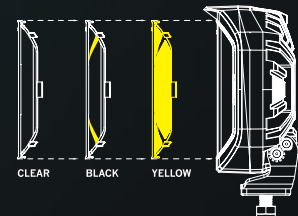

Use the QR code to check out the products.

strands
-lighting division