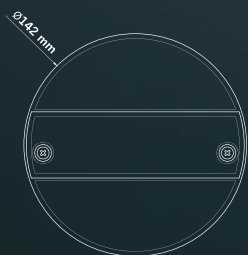

Use the QR code to check out the products.

**CONSUMPTION
 AMBER 1W**

IZE LED OG HAMBURGER

TAIL LIGHT

Part No. 2607900016

€ 49,00 excl. VAT / € 59,29 incl. VAT

- ✓ 12-24V
- ✓ 3 FUNCTIONS
- ✓ IP6K9K
- ✓ E- AND D-APPROVED