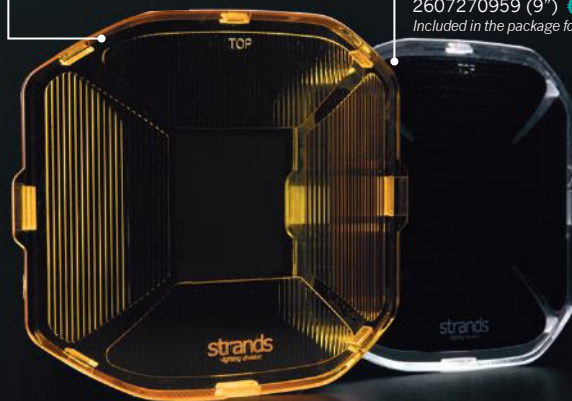

Use the QR code to check out the products.

strands
-lighting division