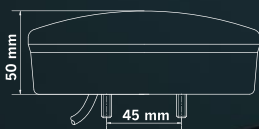

IZE LED OG HAMBURGER

TAIL LIGHT

Part No. 2607900016

€ 49,00 excl. VAT / € 59,29 incl. VAT

- ✓ 12-24V
- ✓ 3 FUNCTIONS
- ✓ IP6K9K
- ✓ E- AND D-APPROVED

DURABLE

This tail light is IP-rated IP6K9K, manufactured in Europe and designed for easy installation. It has a diameter of 142 mm with 45 mm CC. Operating voltage is 12-24 V with a power consumption of 2.5 W.