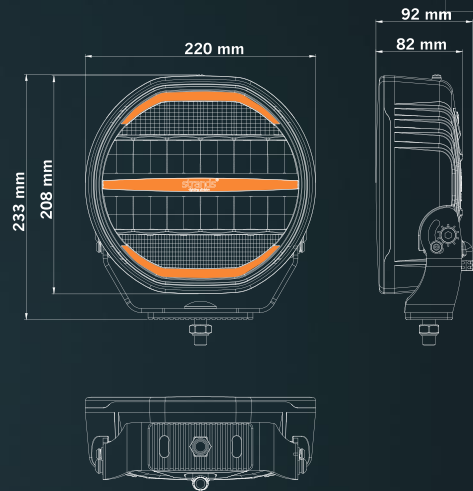

NEW DUAL-COLOR POSITION LIGHT

The position light diodes are built into the reflector, dark and invisible when not in use, and emit a deep, vibrant color when on. The reflector produces a mirror-like effect on the position lights, giving a smooth, lively impression.

MADE FOR DURABILITY

From the inner components and material to the finish of the coating, the D-Line driving light is designed to withstand harsh weather and exposure to the elements. It is IP-rated IP69K, giving it supreme protection against dirt and water. The coating is made to withstand the rigors of the road, with salt, ice, dirt, and temperature changes.