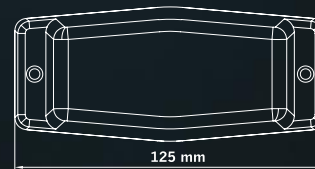

AMBER LENS

CORROSION-FREE

The housing is made of corrosion-resistant polycarbonate and rated IP69K. The IZE LED Double Burner is E-approved (R148) and EMC-certified (ECE R10). It measures 125 x 52 x 32 mm with 109 mm CC and is supplied with a 1000 mm cable.