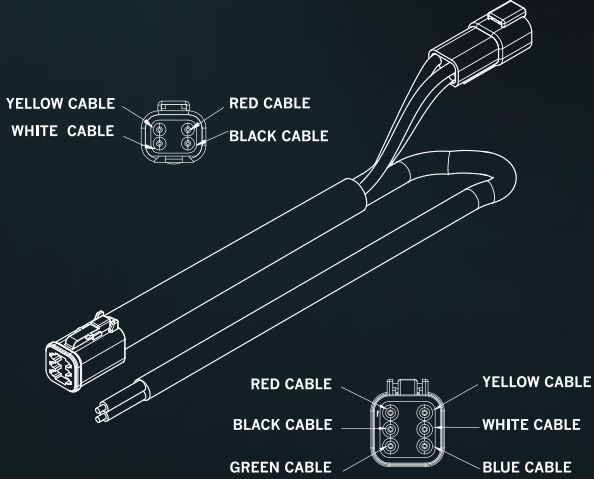

Use the QR code to check out the product.

strands®
-lighting division