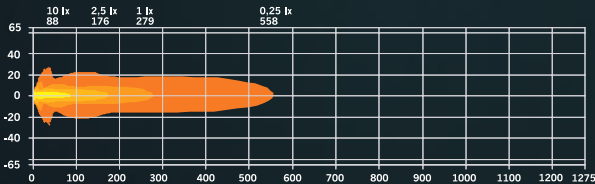

E-MODE

XPERIENCE MODE

BIG ENERGY 2.0 7"

This is the Big Energy 2.0, with improved output and range. It has a 600-meter range with 9100 actual lumens in Xperience mode. It also has an E-approved mode, which is approved R148/149 with reference number 20. To resist water and dirt, it is IP-rated IP69K. Additionally, it is covered by Strands' unique 3-year warranty. Big Energy 2.0 is easy to connect with a DT4 connector, and it has white and amber position lights. This 7" driving light is a good fit for both cars, LCVs, and heavier vehicles.