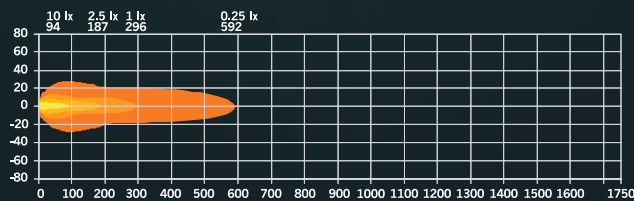

NEW DUAL-COLOR POSITION LIGHT

The position light diodes are built into the reflector, dark and invisible when not in use, and emit a deep, vibrant color when on. The reflector produces a mirror-like effect on the position lights, giving a smooth, lively impression.

MADE FOR DURABILITY

From the inner components and material to the finish of the coating, the D-Line driving light is designed to withstand harsh weather and exposure to the elements. It is IP-rated IP69K, giving it supreme protection against dirt and water. The coating is made to withstand the rigors of the road, with salt, ice, dirt, and temperature changes.

E-MODE

XPERIENCE MODE

strands®
-lighting division