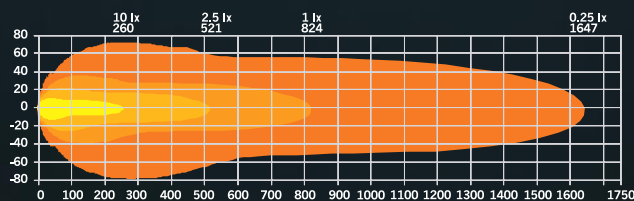

XPERIENCE MODE

strands®
-lighting division