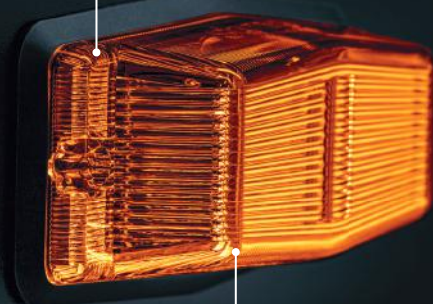

AMBER DOUBLE BURNER

Part No. 2607850458A

€ 27,50 excl. VAT / € 33,28 incl. VAT

AMBER LENS