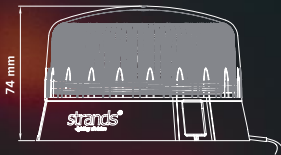

BLACK RAVEN PHAROS

Part No. 2607905000
 € 47,85 excl. VAT / € 57,90 incl. VAT

SIMPLE TO INSTALL

This surface-mounted beacon is simple to install with a 2,5 m cable and a 117 mm diameter, with 108 mm CC measurements. Screws, washers, nuts, and an EVA pad are included in the package.