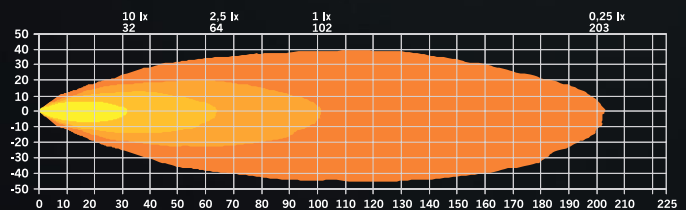

strands
-lighting division