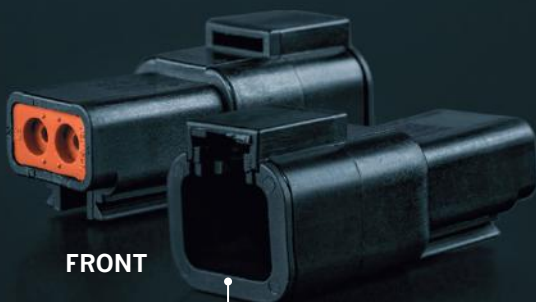

FRONT

BACK

DT-6 PIN

Part No. 2607907027

€ 18,90 excl. VAT / € 22,87 incl. VAT

MALE AND FEMALE DEUTSCH CONNECTORS VERSIONS

Strands Pro connector set are sold in units of 5. The connector includes both housing, pins, and a wedge lock.