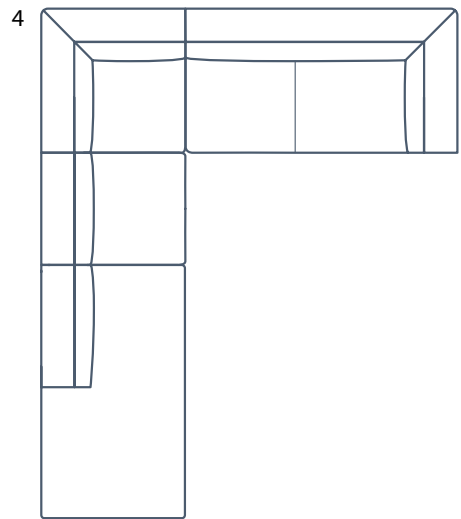

Favourite 3

W266 D310 H71
2-seater left armrest
Corner
1-seater
Rest module right