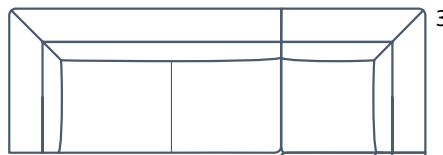

2-seater left armrest
W174 D92 H71

2-seater right armrest
W174 D92 H71

Chaise longue left
W104 D164 H71

Chaise longue right
W104 D164 H71

Rest module left
W144 D92 H71

Rest module right
W144 D92 H71

Make it your own

Design or re-design your sofa from time to time by assembling the modules in a new way.
Or just choose one of our predefined set-ups.

Favourite 1

3-seater
W282 D92 H71
1-seater left armrest
1-seater
1-seater right armrest

Favourite 2

2-seater
W208 D92 H71
1-seater left armrest
1-seater right armrest

Favourite 3

W266 D310 H71
2-seater left armrest
Corner
1-seater
Rest module right

Favourite 4

W266 D310 H71
Rest module left
1-seater
Corner
2-seater right armrest