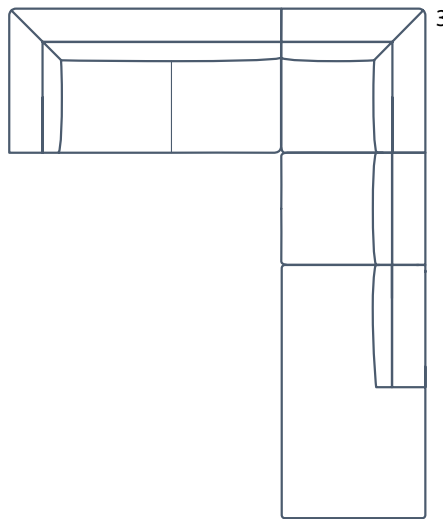

2-seater left armrest
W174 D92 H71

2-seater right armrest
W174 D92 H71

Chaise longue left
W104 D164 H71

Chaise longue right
W104 D164 H71

Rest module left
W144 D92 H71

Rest module right
W144 D92 H71

Make it your own

Design or re-design your sofa from time to time by assembling the modules in a new way.
Or just choose one of our predefined set-ups.

Favourite 1

3-seater
W282 D92 H71
1-seater left armrest
1-seater
1-seater right armrest

Favourite 2

2-seater
W208 D92 H71
1-seater left armrest
1-seater right armrest

Favourite 3

W266 D310 H71
2-seater left armrest
Corner
1-seater
Rest module right

Favourite 4

W266 D310 H71
Rest module left
1-seater
Corner
2-seater right armrest