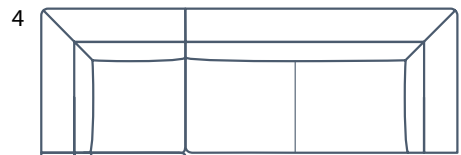

2-seater left armrest
W174 D92 H71

2-seater right armrest
W174 D92 H71

Chaise longue left
W104 D164 H71

Chaise longue right
W104 D164 H71

Rest module left
W144 D92 H71

Rest module right
W144 D92 H71

Make it your own

Design or re-design your sofa from time to time by assembling the modules in a new way.
Or just choose one of our predefined set-ups.

Favourite 1

3-seater
W282 D92 H71
1-seater left armrest
1-seater
1-seater right armrest

Favourite 2

2-seater
W208 D92 H71
1-seater left armrest
1-seater right armrest

Favourite 3

W266 D310 H71
2-seater left armrest
Corner
1-seater
Rest module right

Favourite 4

W266 D310 H71
Rest module left
1-seater
Corner
2-seater right armrest