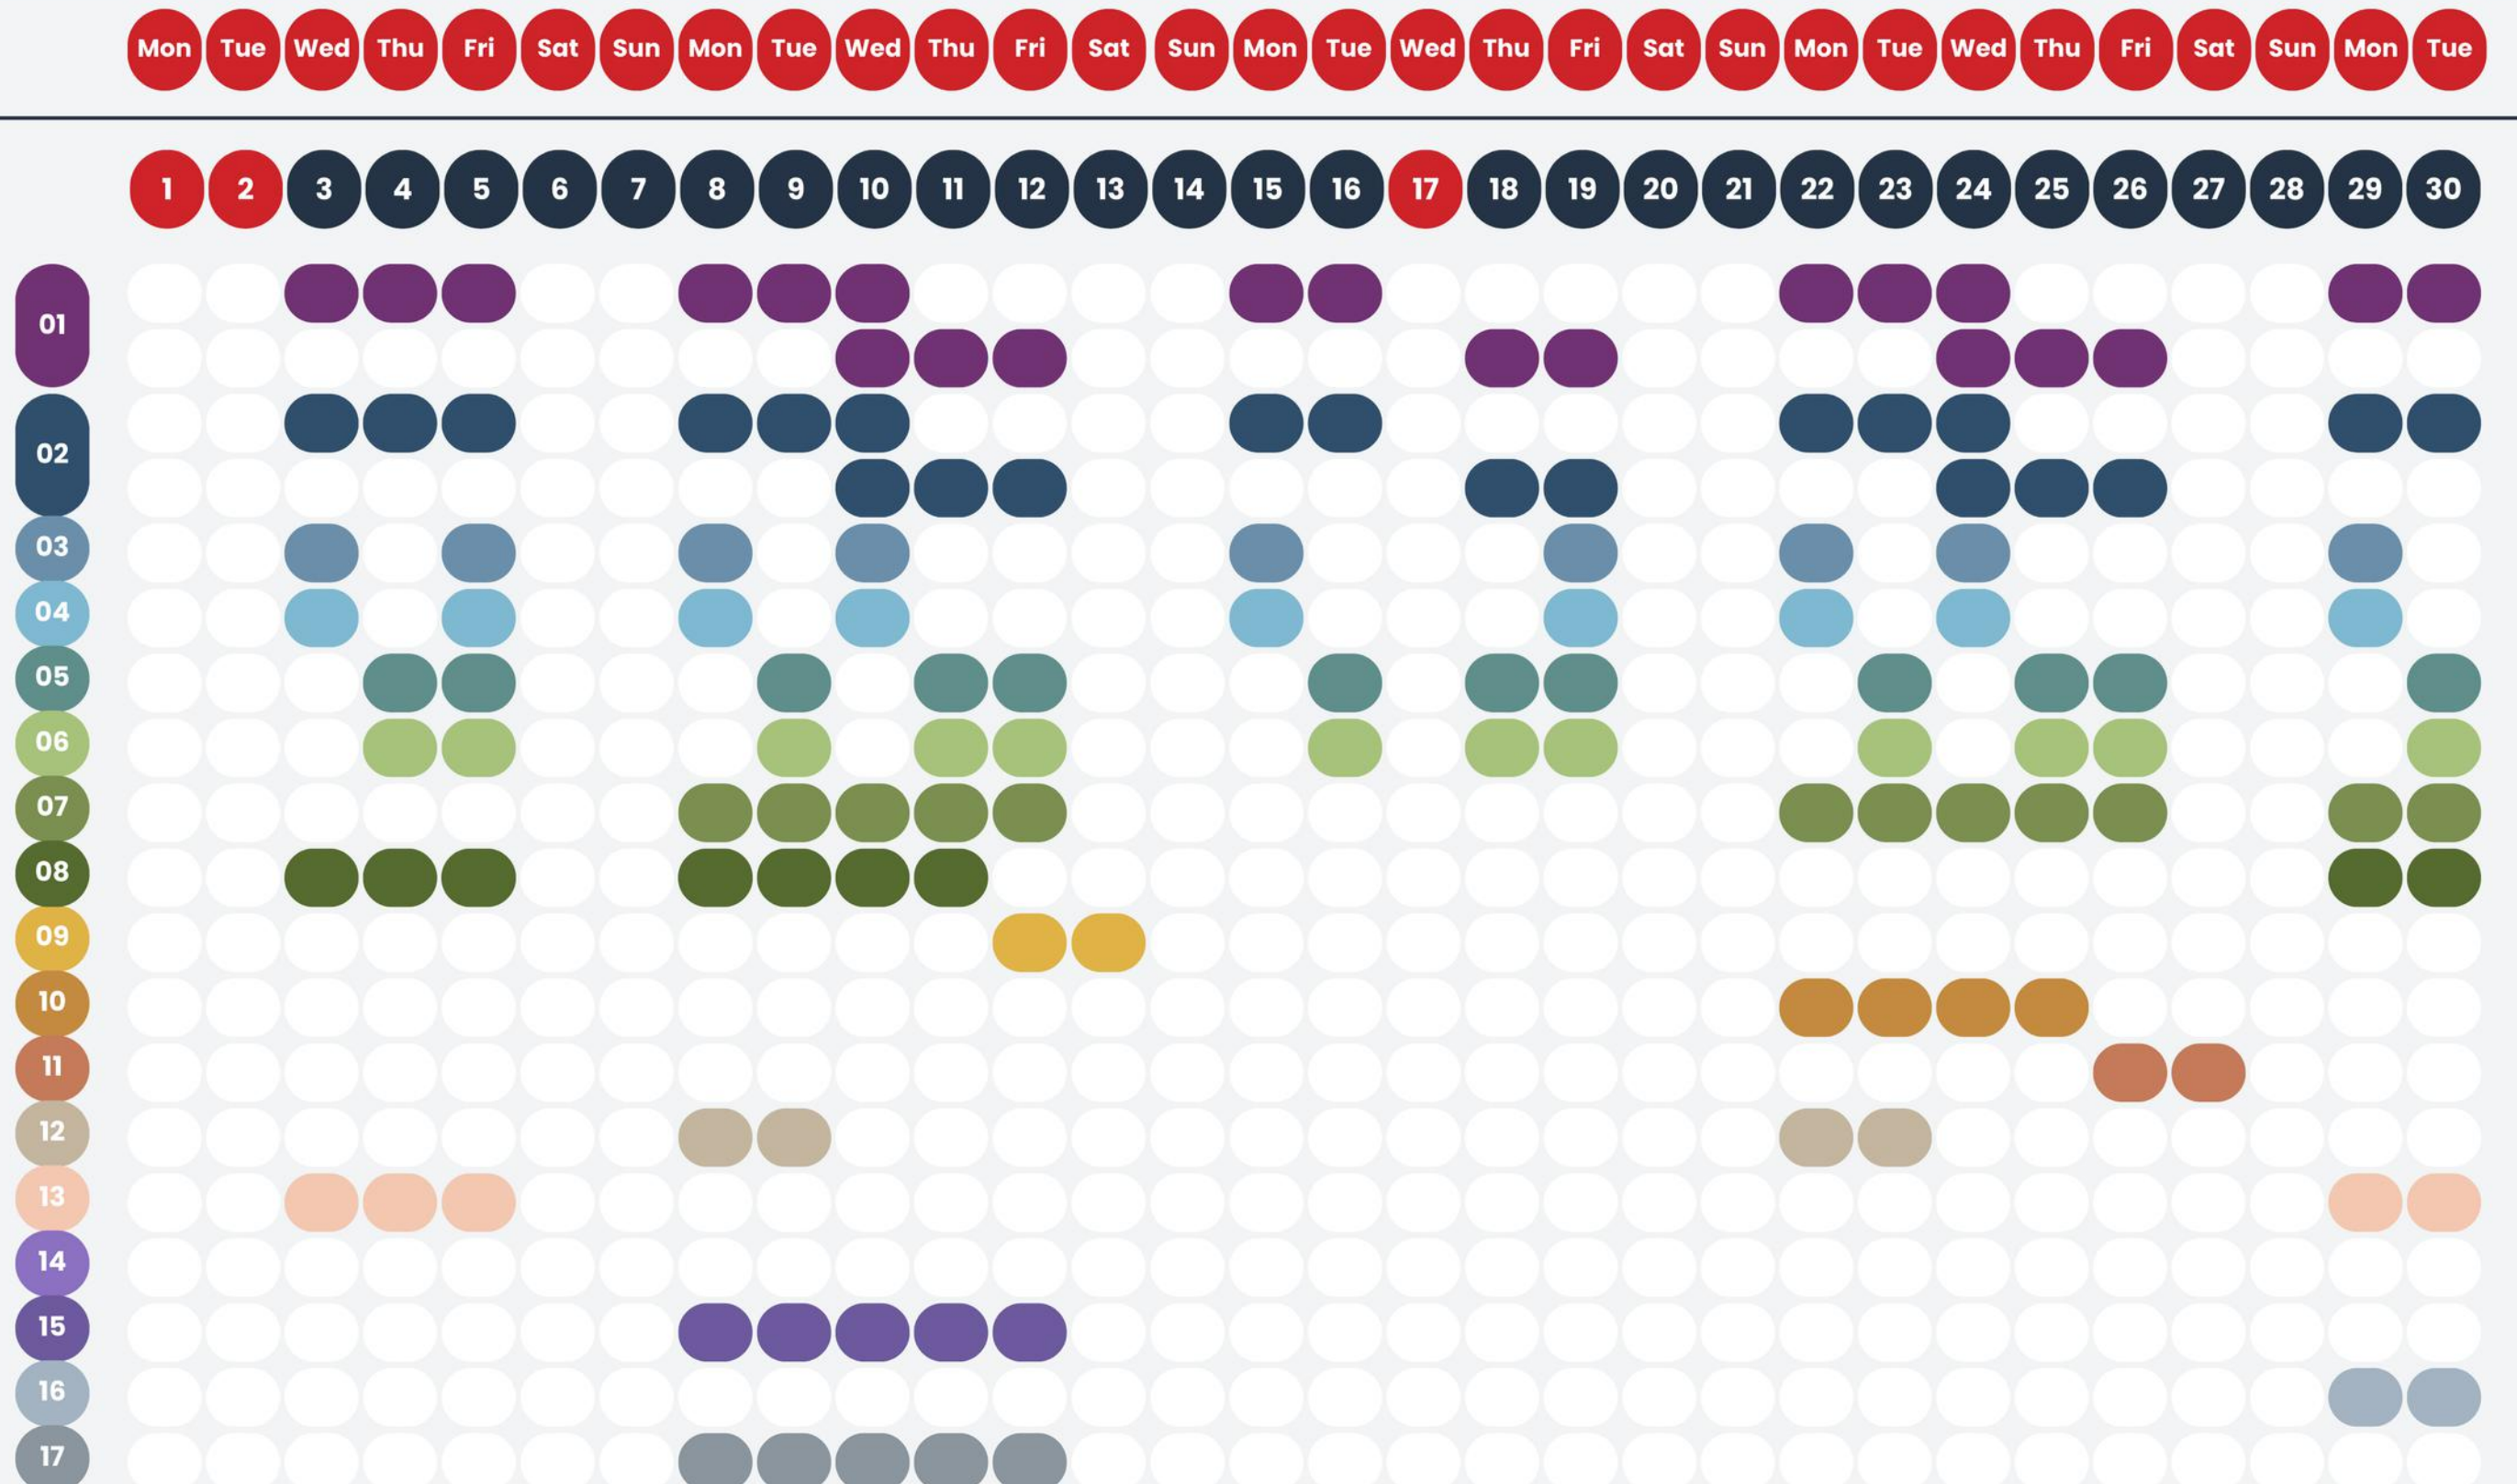

Courses

01 T-BOSIET + CAEBS + TSbB

02 BOSIET + CAEBS + TSbB

03 T-FOET + CAEBS + TSbB

04 FOET + CAEBS + TSbB

05 Basic H2S Training

06 Mercury Awareness

07 GWO Basic Safety Training

08 MEMIR

09 OIM CE

10 Plant Manager / ICIR

11 CRO

12 HSC

13 HLO

14 HERT

15 IWCF Well Intervention

16 IWCF Drilling Well

17 IECEX

20
26

Monthly Training Course Calendar

June

01 Jun - Agong's Birthday (Replacement wesak Day) | 02 Jun - Replacement Holiday (Agong's Birthday) | 17 Jun - Awal Muharram