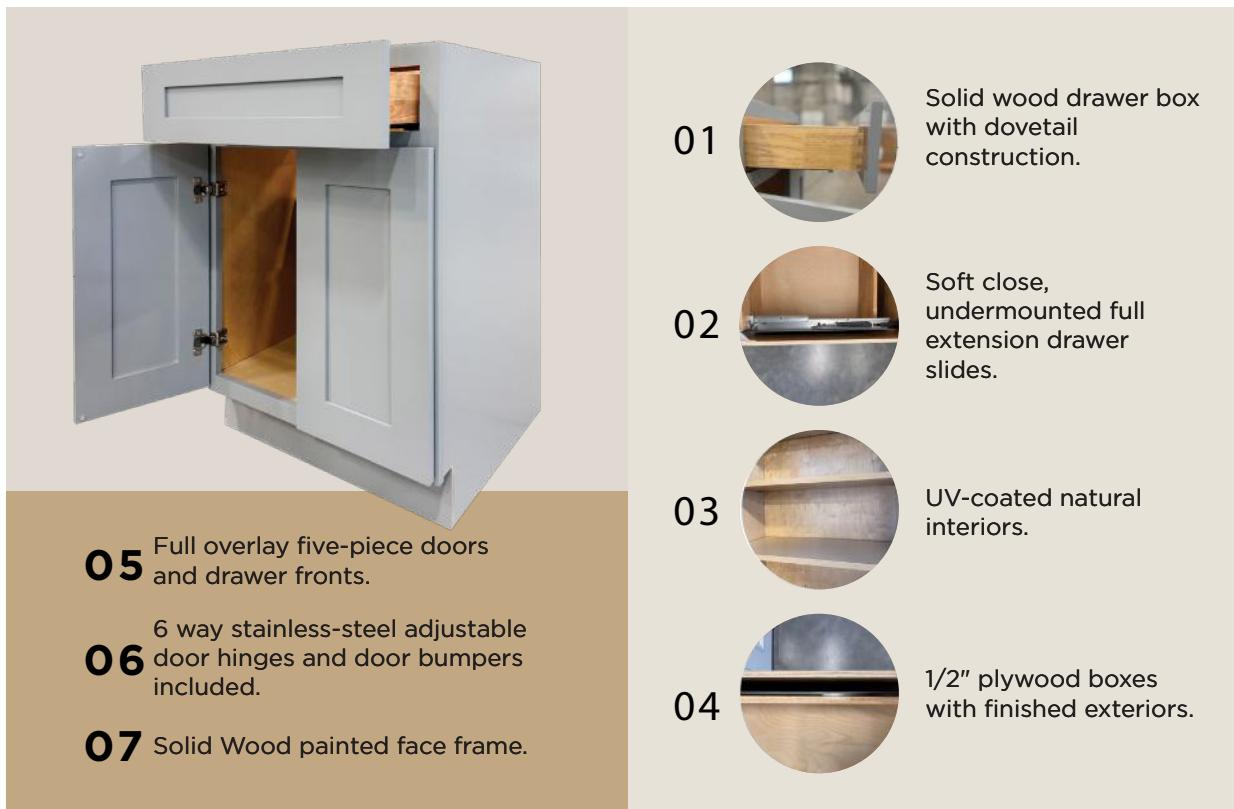

Cabinet Construction Premium Grade

- Essential
- Classic

05 Full overlay five-piece doors and drawer fronts.

06 6 way stainless-steel adjustable door hinges and door bumpers included.

07 Solid Wood painted face frame.

01

Solid wood drawer box with dovetail construction.

02

Soft close, undermounted full extension drawer slides.

03

UV-coated natural interiors.

04

1/2" plywood boxes with finished exteriors.

A

Door & Drawer Front: Full overlay, 5-pieces door & drawer, solid wood with MDF center panel.

B

Face Frame: 3/4" solid wood frame

C

Cabinet Box: 1/2" cabinet grade plywood box.

D

Drawer Box: Solid wood, dovertail construction, 2 1/2 depth

E

Drawer Glides: Concealed undermount full extension glides with soft-close feature.

F

Hinges: 6-way adjustable with soft-close feature

G

Exterior Finish: Matching color exterior.

H

Interior Finish: Clear UV coated natural plywood.

I

Shelves: 3/4" thick plywood with front edge banding.

J

Accessories: Door bumper, metal shelf pin, metal clips, L bracket for base cabinet.

K

Package: One box per cabinet.

L

Certification: TSCA VI, KCMA, CARB2, NGBS Green.