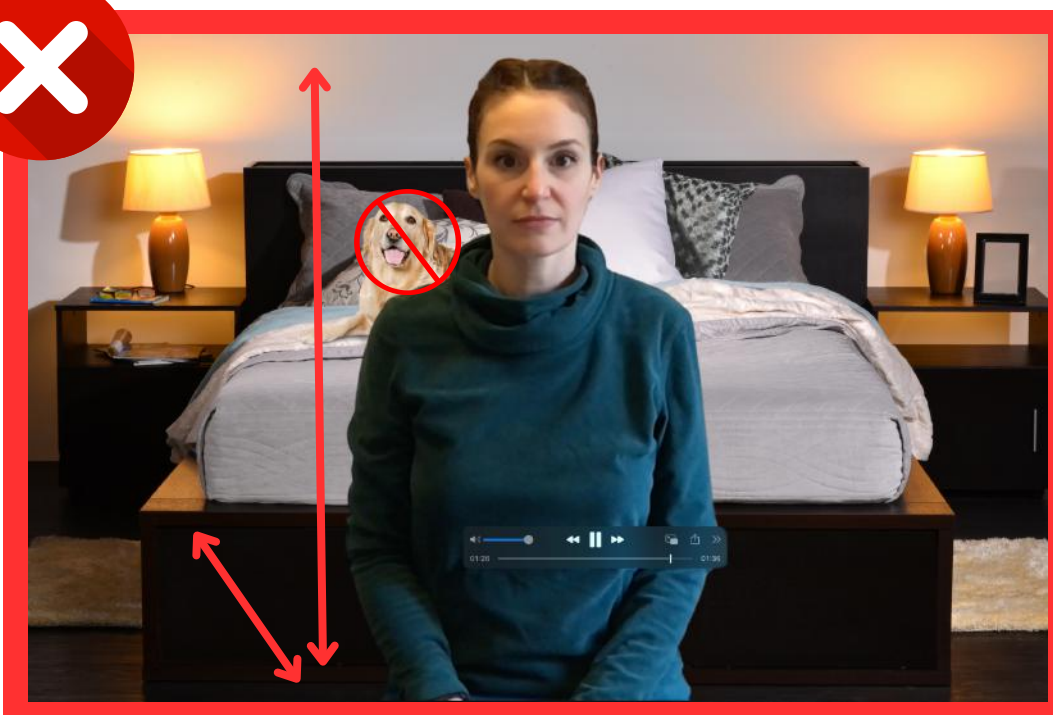

- ✗ Learner cannot be seen from head to toe.
- ✗ The room is not clear of pets.
- ✗ There isn't sufficient space for the learner to exercise standing.