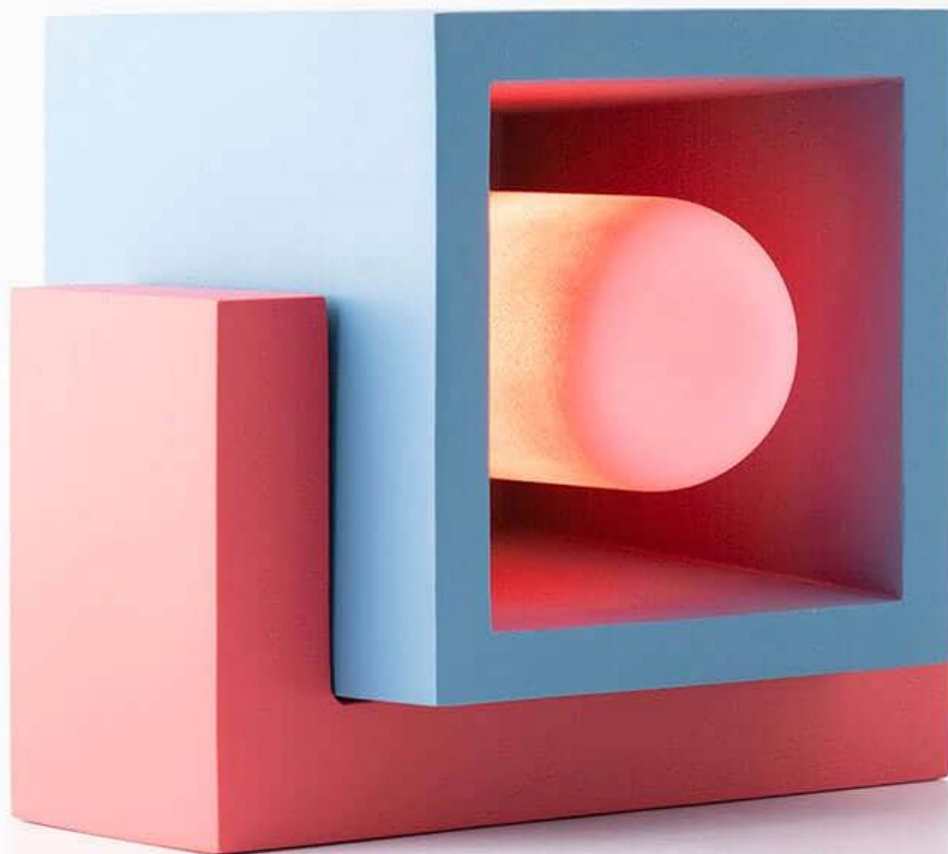

ons 14 x 17 cm
5 x 12.5 cm
Concrete
ource 40W LED