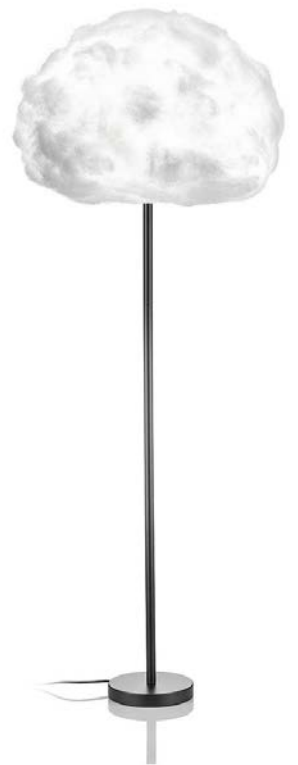

Frenchbulldog

Frenchbull

Spec

dog

ifications

Dimensions W 65, D 35, H 58 cm

Material Metal Sheet

Light Source LED

It is specially produced in the desired color.

The desired colors and light colors can be switched on with RGB LED control.

|

Clouds Collection

Floor Lamps

Color
Options

Floor Lamps

Specifications