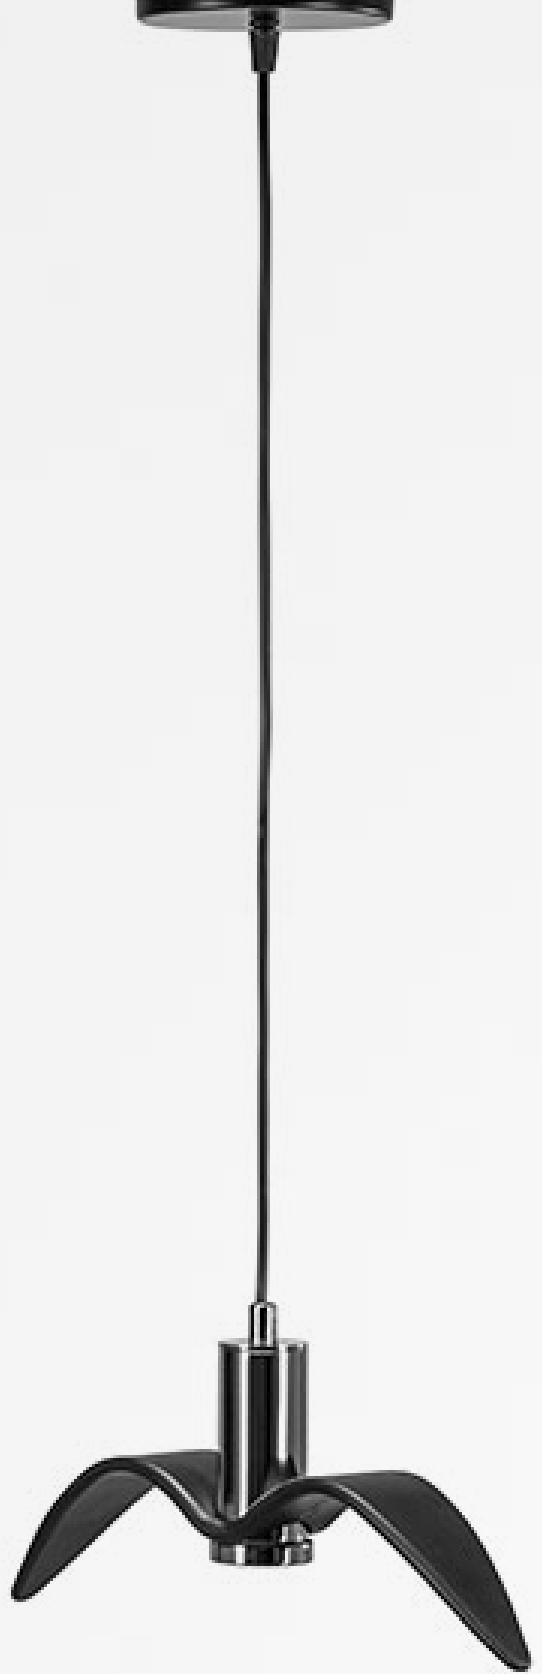

Ely
Ely

Color
Options