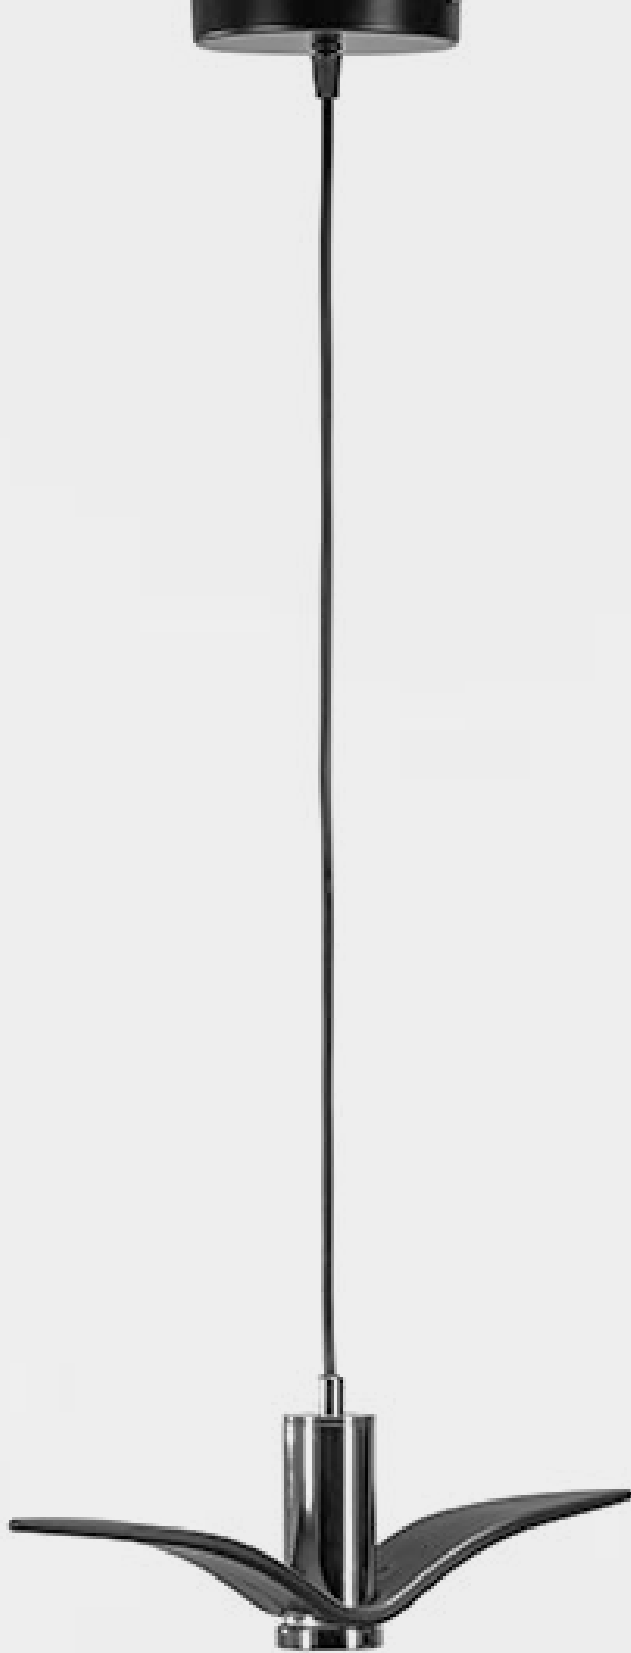

Table Lamps

Specifications

Dimensions	W 65, D 35, H 30 cm
Material	Hypoallergenic Poly Metal Profile Pipe Plexi
Light Source	OSRAM LED

m
vester

Birds Collection

Air

Color
Options

P
R

Light Source

3W SPOT

FLY

Dimensions

Material

Light Source

Birds Collection

Specifications