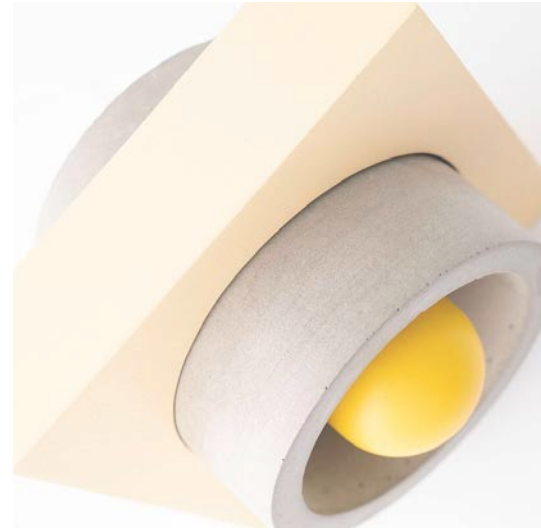

Specifications

Dimensi

Material

Light So

ons 14 x 17 cm
5 x 12.5 cm
Concrete
ource 40W LED

Donut

Donut

Do