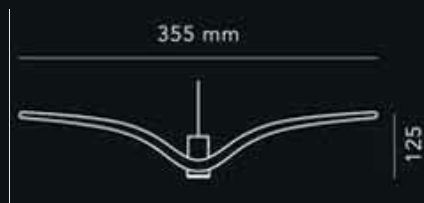

Table Lamps

Specifications

Dimensions	W 65, D 35, H 30 cm
Material	Hypoallergenic Poly Metal Profile Pipe Plexi
Light Source	OSRAM LED

m
vester

Birds Collection

Air

Color
Options

P
R

Ely
Ely

Color
Options

Zone

Color
Options

AIR

Dimensions

Material

Polycarbonate