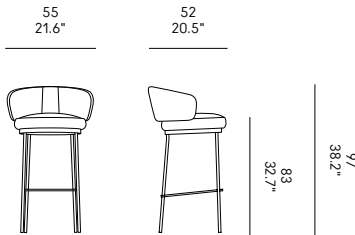

STRUTTURA STRUCTURE STRUCTURE STUHLGESTELL ESTRUCTURA ↓	C.O.M. Client's Own Material	Ecopelle Faux leather Simili cuir Kunstleder Ecopiel	Tessuto Fabric Tissu Stoff Tejido				Metraggio Metreage Métrage Stoffbedarf Metraje (roll H 140cm)	Pelle Leather Cuir Leder Piel Major	Metraggio Metreage Métrage Stoffbedarf Metraje (m²)
			Basic	Superior	Top	Exclusive			
Bronzo Plaza Bronze Plaza Bronze Plaza Bronze Plaza Bronze Plaza CP0033	VESG- VBTCL	VESG- VBECF	VESG- VBT0	VESG- VBT1	VESG- VBT2	VESG- VBT3	m 1,5	VESG- VBP1	m² 2,7
Nero RAL 7021 Black RAL 7021 Noir RAL 7021 Negro RAL 7021 Schwarz RAL 7021 CP0035	VESG- MVNTCL	VESG- MVNECF	VESG- MVNT0	VESG- MVNT1	VESG- MVNT2	VE- SG-MVNT3	m 1,5	VESG- MVNP1	m² 2,7
Oro Champagne Champagne Gold Or Champagne Champagnergold Oro Champán CP0036	VESG- MVOTCL	VESG- MVOECP	VESG- MVOT0	VESG- MVOT1	VESG- MVOT2	VESG- MVOT3	m 1,5	VESG- MVOP1	m² 2,7